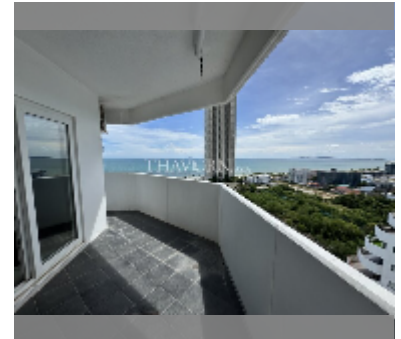

Condo for sale 4 bedroom 273 m² in Jomtien Beach Paradise, Pattaya

฿ 12,490,000

UNIT PARAMETERS:

UID	FS-242263
quota	foreign quota
type	4 bedroom
size	273m²
floor	14
view	sea view
quality	good
equipment: furniture, air conditioner, television, washing-machine, refrigerator	

PROJECT PARAMETERS:

district	Jomtien
buildings	1
floors	29
built in	1997
maintenance	฿ 98,280/year

FACILITIES:

General information: highrise, meters to beach: 300, open parking, covered parking.

Swimming pool: swimming pool, kids pool, jacuzzi.

Chill zone: garden.

Health zone: gym.

Other: reception, meeting room, CCTV, security, minimart, laundry.