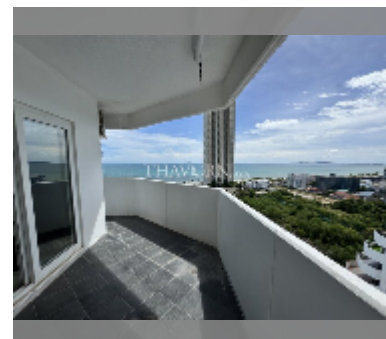

Condo for sale 4 bedroom 273 m² in Jomtien Beach Paradise, Pattaya

฿ 12,490,000

UNIT PARAMETERS:

UID	FS-242263
quota	foreign quota
type	4 bedroom
size	273m²
floor	14
view	sea view
quality	good
equipment: furniture, air conditioner, television, washing-machine, refrigerator	

PROJECT PARAMETERS:

district	Jomtien
buildings	1
floors	29
built in	1997
maintenance	฿ 98,280/year

FACILITIES:

General information: highrise, meters to beach: 300, open parking, covered parking.

Swimming pool: swimming pool, kids pool, jacuzzi.

Chill zone: garden.

Health zone: gym.

Other: reception, meeting room, CCTV, security, minimart, laundry.