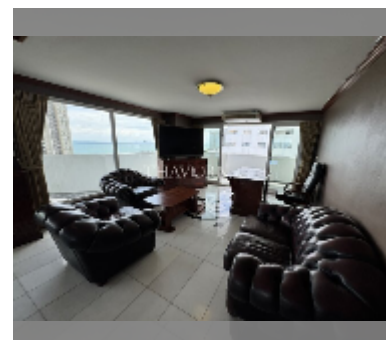

Condo for sale 4 bedroom 273 m² in Jomtien Beach Paradise, Pattaya

฿ 12,490,000

UNIT PARAMETERS:

UID	FS-242263
quota	foreign quota
type	4 bedroom
size	273m²
floor	14
view	sea view
quality	good
equipment: furniture, air conditioner, television, washing-machine, refrigerator	

PROJECT PARAMETERS:

district	Jomtien
buildings	1
floors	29
built in	1997
maintenance	฿ 98,280/year

FACILITIES:

General information: highrise, meters to beach: 300, open parking, covered parking.

Swimming pool: swimming pool, kids pool, jacuzzi.

Chill zone: garden.

Health zone: gym.

Other: reception, meeting room, CCTV, security, minimart, laundry.