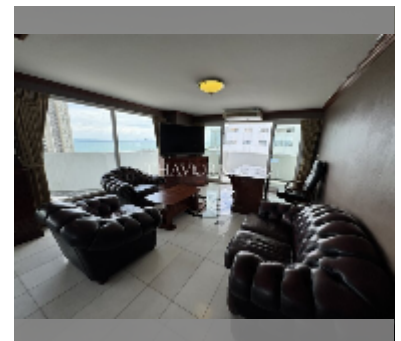

Condo for sale 4 bedroom 273 m² in Jomtien Beach Paradise, Pattaya

฿ 12,490,000

UNIT PARAMETERS:

UID	FS-242263
quota	foreign quota
type	4 bedroom
size	273m²
floor	14
view	sea view
quality	good
equipment: furniture, air conditioner, television, washing-machine, refrigerator	

PROJECT PARAMETERS:

district	Jomtien
buildings	1
floors	29
built in	1997
maintenance	฿ 98,280/year

FACILITIES:

General information: highrise, meters to beach: 300, open parking, covered parking.

Swimming pool: swimming pool, kids pool, jacuzzi.

Chill zone: garden.

Health zone: gym.

Other: reception, meeting room, CCTV, security, minimart, laundry.