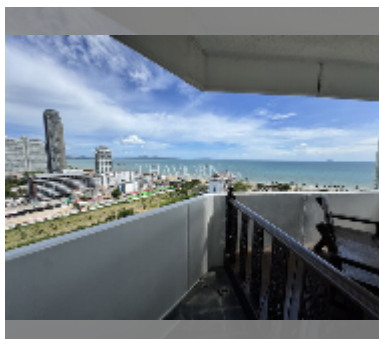

Condo for sale 4 bedroom 273 m² in Jomtien Beach Paradise, Pattaya

฿ 12,490,000

UNIT PARAMETERS:

UID	FS-242263
quota	foreign quota
type	4 bedroom
size	273m²
floor	14
view	sea view
quality	good
equipment: furniture, air conditioner, television, washing-machine, refrigerator	

PROJECT PARAMETERS:

district	Jomtien
buildings	1
floors	29
built in	1997
maintenance	฿ 98,280/year

FACILITIES:

General information: highrise, meters to beach: 300, open parking, covered parking.

Swimming pool: swimming pool, kids pool, jacuzzi.

Chill zone: garden.

Health zone: gym.

Other: reception, meeting room, CCTV, security, minimart, laundry.