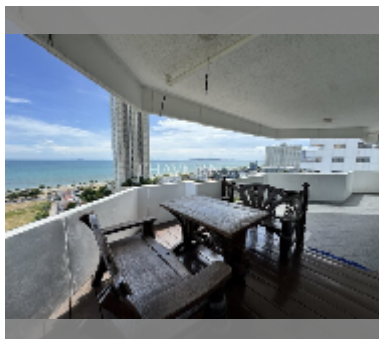

Condo for sale 4 bedroom 273 m² in Jomtien Beach Paradise, Pattaya

฿ 12,490,000

UNIT PARAMETERS:

UID	FS-242263
quota	foreign quota
type	4 bedroom
size	273m²
floor	14
view	sea view
quality	good
equipment: furniture, air conditioner, television, washing-machine, refrigerator	

PROJECT PARAMETERS:

district	Jomtien
buildings	1
floors	29
built in	1997
maintenance	฿ 98,280/year

FACILITIES:

General information: highrise, meters to beach: 300, open parking, covered parking.

Swimming pool: swimming pool, kids pool, jacuzzi.

Chill zone: garden.

Health zone: gym.

Other: reception, meeting room, CCTV, security, minimart, laundry.