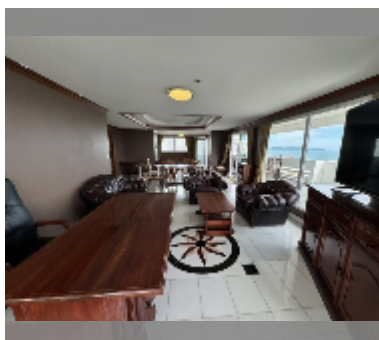

## Condo for sale 4 bedroom 273 m<sup>2</sup> in Jomtien Beach Paradise, Pattaya

**฿ 12,490,000**

**UNIT PARAMETERS:**

UID	FS-242263
quota	foreign quota
type	4 bedroom
size	273m <sup>2</sup>
floor	14
view	sea view
quality	good
equipment: furniture, air conditioner, television, washing-machine, refrigerator	

Chill zone: garden.

Health zone: gym.

Other: reception, meeting room, CCTV, security, minimart, laundry.

details