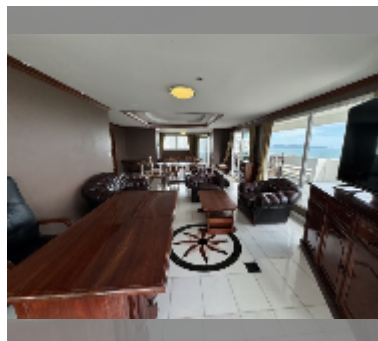

## Condo for sale 4 bedroom 273 m<sup>2</sup> in Jomtien Beach Paradise, Pattaya

**฿ 12,490,000**

**UNIT PARAMETERS:**

UID	FS-242263
quota	foreign quota
type	4 bedroom
size	273m <sup>2</sup>
floor	14
view	sea view
quality	good
equipment: furniture, air conditioner, television, washing-machine, refrigerator	

Chill zone: garden.

Health zone: gym.

Other: reception, meeting room, CCTV, security, minimart, laundry.

details