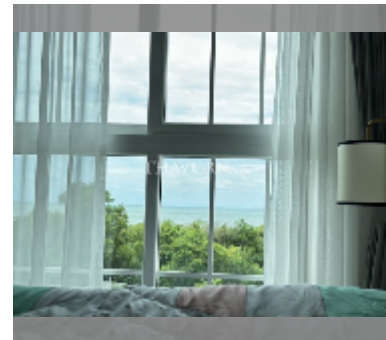

Condo for sale 1 bedroom 36 m² in Grand Florida Beachfront Condo Resort Pattaya, Pattaya

฿ 4,730,000

UNIT PARAMETERS:

UID	FS-242255
quota	thai quota
type	1 bedroom
size	36m²
floor	5
view	sea view
quality	good
equipment: furniture, air conditioner, television, refrigerator	

PROJECT PARAMETERS:

district	Na Jomtien
buildings	8
floors	7
built in	2020
maintenance	฿ 25,920/year

FACILITIES:

General information: resort, beach front, underground parking, open parking.

Swimming pool: swimming pool, kids pool, water slides, waterfall, jacuzzi, sunbathing area.

Chill zone: chill zone, garden, barbeque areas.

Health zone: gym, sauna, steam.

Other: reception, lobby, clubhouse, games room, kids playgarden, CCTV, security, minimart.