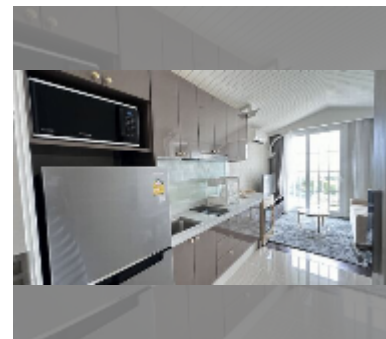

Condo for sale 1 bedroom 36 m² in Grand Florida Beachfront Condo Resort Pattaya, Pattaya

฿ 4,730,000

UNIT PARAMETERS:

UID	FS-242255
quota	thai quota
type	1 bedroom
size	36m²
floor	5
view	sea view
quality	good
equipment: furniture, air conditioner, television, refrigerator	

PROJECT PARAMETERS:

district	Na Jomtien
buildings	8
floors	7
built in	2020
maintenance	฿ 25,920/year

FACILITIES:

General information: resort, beach front, underground parking, open parking.

Swimming pool: swimming pool, kids pool, water slides, waterfall, jacuzzi, sunbathing area.

Chill zone: chill zone, garden, barbeque areas.

Health zone: gym, sauna, steam.

Other: reception, lobby, clubhouse, games room, kids playgarden, CCTV, security, minimart.