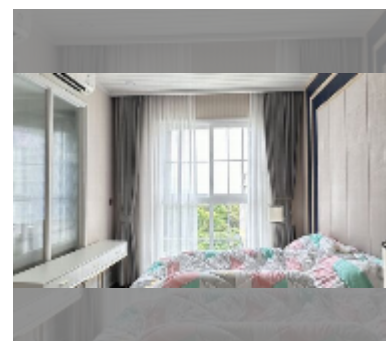

Condo for sale 1 bedroom 36 m² in Grand Florida Beachfront Condo Resort Pattaya, Pattaya

฿ 4,730,000

UNIT PARAMETERS:

UID	FS-242255
quota	thai quota
type	1 bedroom
size	36m²
floor	5
view	sea view
quality	good
equipment: furniture, air conditioner, television, refrigerator	

PROJECT PARAMETERS:

district	Na Jomtien
buildings	8
floors	7
built in	2020
maintenance	฿ 25,920/year

FACILITIES:

General information: resort, beach front, underground parking, open parking.

Swimming pool: swimming pool, kids pool, water slides, waterfall, jacuzzi, sunbathing area.

Chill zone: chill zone, garden, barbeque areas.

Health zone: gym, sauna, steam.

Other: reception, lobby, clubhouse, games room, kids playgarden, CCTV, security, minimart.