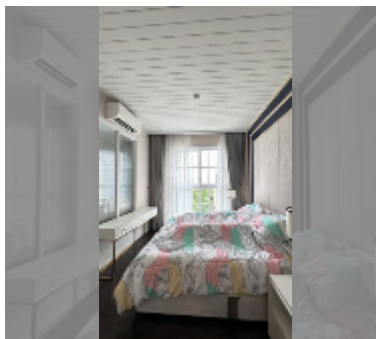

Condo for sale 1 bedroom 36 m² in Grand Florida Beachfront Condo Resort Pattaya, Pattaya

฿ 4,730,000

UNIT PARAMETERS:

UID	FS-242255
quota	thai quota
type	1 bedroom
size	36m²
floor	5
view	sea view
quality	good
equipment: furniture, air conditioner, television, refrigerator	

PROJECT PARAMETERS:

district	Na Jomtien
buildings	8
floors	7
built in	2020
maintenance	฿ 25,920/year

FACILITIES:

General information: resort, beach front, underground parking, open parking.

Swimming pool: swimming pool, kids pool, water slides, waterfall, jacuzzi, sunbathing area.

Chill zone: chill zone, garden, barbeque areas.

Health zone: gym, sauna, steam.

Other: reception, lobby, clubhouse, games room, kids playgarden, CCTV, security, minimart.