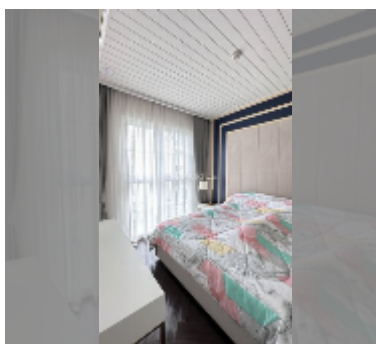

Condo for sale 1 bedroom 36 m² in Grand Florida Beachfront Condo Resort Pattaya, Pattaya

฿ 4,730,000

UNIT PARAMETERS:

UID	FS-242255
quota	thai quota
type	1 bedroom
size	36m²
floor	5
view	sea view
quality	good
equipment: furniture, air conditioner, television, refrigerator	

PROJECT PARAMETERS:

district	Na Jomtien
buildings	8
floors	7
built in	2020
maintenance	฿ 25,920/year

FACILITIES:

General information: resort, beach front, underground parking, open parking.

Swimming pool: swimming pool, kids pool, water slides, waterfall, jacuzzi, sunbathing area.

Chill zone: chill zone, garden, barbeque areas.

Health zone: gym, sauna, steam.

Other: reception, lobby, clubhouse, games room, kids playgarden, CCTV, security, minimart.