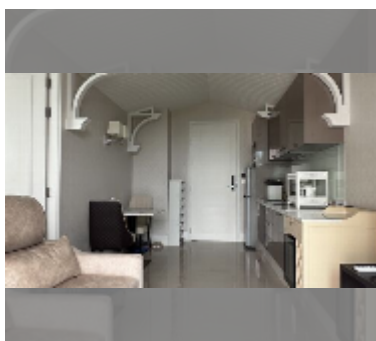

Condo for sale 1 bedroom 36 m² in Grand Florida Beachfront Condo Resort Pattaya, Pattaya

฿ 4,730,000

UNIT PARAMETERS:

UID	FS-242255
quota	thai quota
type	1 bedroom
size	36m²
floor	5
view	sea view
quality	good
equipment: furniture, air conditioner, television, refrigerator	

PROJECT PARAMETERS:

district	Na Jomtien
buildings	8
floors	7
built in	2020
maintenance	฿ 25,920/year

FACILITIES:

General information: resort, beach front, underground parking, open parking.

Swimming pool: swimming pool, kids pool, water slides, waterfall, jacuzzi, sunbathing area.

Chill zone: chill zone, garden, barbeque areas.

Health zone: gym, sauna, steam.

Other: reception, lobby, clubhouse, games room, kids playgarden, CCTV, security, minimart.