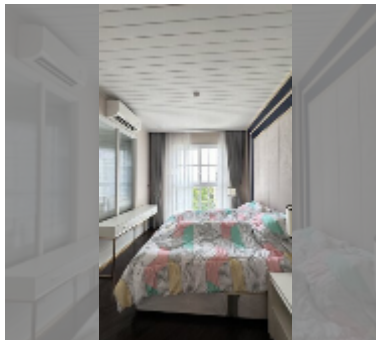

Condo for sale 1 bedroom 36 m² in Grand Florida Beachfront Condo Resort Pattaya, Pattaya

฿ 4,730,000

UNIT PARAMETERS:

UID	FS-242255
quota	thai quota
type	1 bedroom
size	36m²
floor	5
view	sea view
quality	good
equipment: furniture, air conditioner, television, refrigerator	

PROJECT PARAMETERS:

district	Na Jomtien
buildings	8
floors	7
built in	2020
maintenance	฿ 25,920/year

FACILITIES:

General information: resort, beach front, underground parking, open parking.

Swimming pool: swimming pool, kids pool, water slides, waterfall, jacuzzi, sunbathing area.

Chill zone: chill zone, garden, barbeque areas.

Health zone: gym, sauna, steam.

Other: reception, lobby, clubhouse, games room, kids playgarden, CCTV, security, minimart.