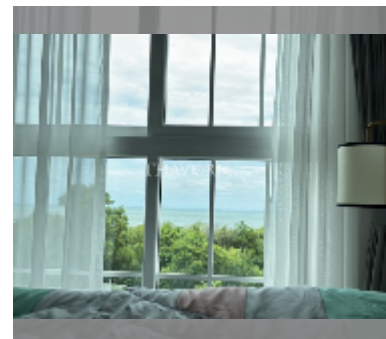

Condo for sale 1 bedroom 36 m² in Grand Florida Beachfront Condo Resort Pattaya, Pattaya

฿ 4,730,000

UNIT PARAMETERS:

UID	FS-242255
quota	thai quota
type	1 bedroom
size	36m²
floor	5
view	sea view
quality	good
equipment: furniture, air conditioner, television, refrigerator	

PROJECT PARAMETERS:

district	Na Jomtien
buildings	8
floors	7
built in	2020
maintenance	฿ 25,920/year

FACILITIES:

General information: resort, beach front, underground parking, open parking.

Swimming pool: swimming pool, kids pool, water slides, waterfall, jacuzzi, sunbathing area.

Chill zone: chill zone, garden, barbeque areas.

Health zone: gym, sauna, steam.

Other: reception, lobby, clubhouse, games room, kids playgarden, CCTV, security, minimart.