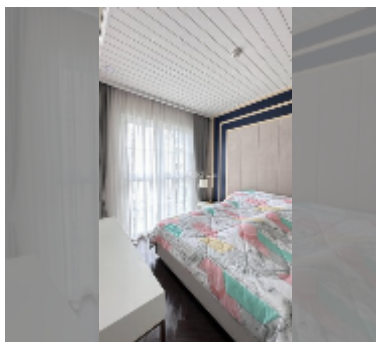

Condo for sale 1 bedroom 36 m² in Grand Florida Beachfront Condo Resort Pattaya, Pattaya

฿ 4,730,000

UNIT PARAMETERS:

UID	FS-242255
quota	thai quota
type	1 bedroom
size	36m²
floor	5
view	sea view
quality	good
equipment: furniture, air conditioner, television, refrigerator	

PROJECT PARAMETERS:

district	Na Jomtien
buildings	8
floors	7
built in	2020
maintenance	฿ 25,920/year

FACILITIES:

General information: resort, beach front, underground parking, open parking.

Swimming pool: swimming pool, kids pool, water slides, waterfall, jacuzzi, sunbathing area.

Chill zone: chill zone, garden, barbeque areas.

Health zone: gym, sauna, steam.

Other: reception, lobby, clubhouse, games room, kids playgarden, CCTV, security, minimart.