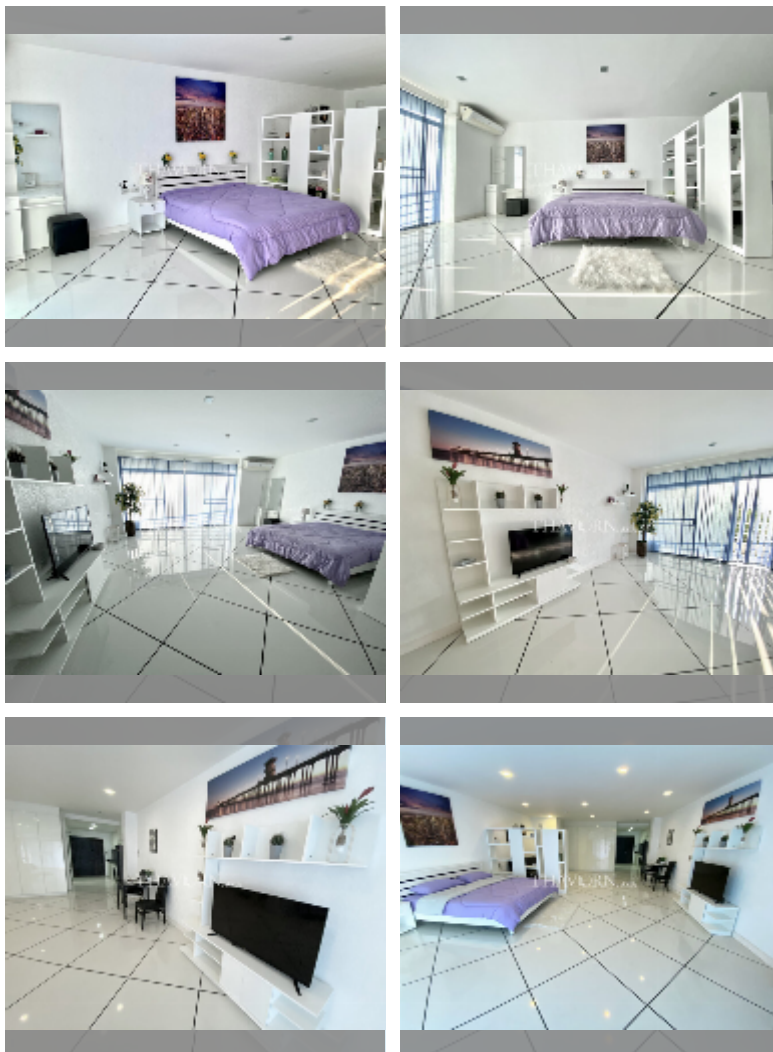

Condo for sale studio 80 m² in Executive Residence 4, Pattaya

฿ 3,450,000

UNIT PARAMETERS:

UID	FS-242253
quota	foreign quota
type	studio
size	80m²
floor	3
view	garden view
quality	good
equipment: furniture, air conditioner, television	

PROJECT PARAMETERS:

district	Pratumnak
buildings	1
floors	7
built in	2010

FACILITIES:

- General information: lowrise, underground parking.
- Swimming pool: swimming pool, kids pool, jacuzzi.
- Chill zone: chill zone, garden.
- Health zone: gym.
- Other: reception, lobby, CCTV, security.