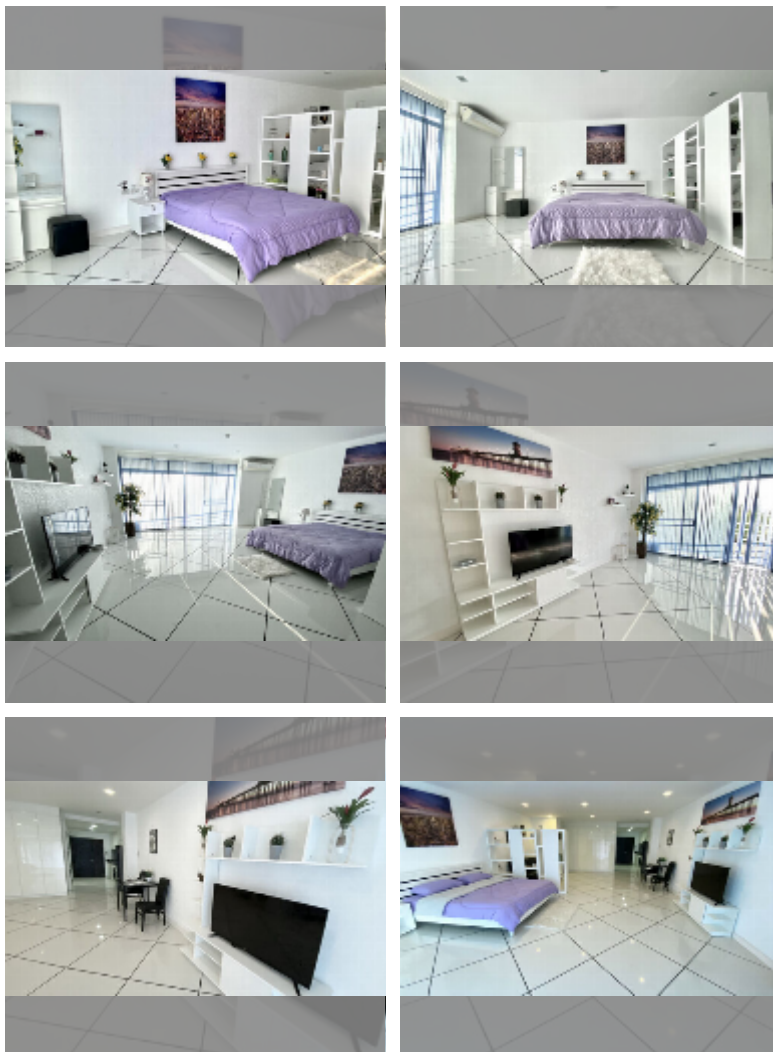

Condo for sale studio 80 m² in Executive Residence 4, Pattaya

฿ 3,450,000

UNIT PARAMETERS:

UID	FS-242253
quota	foreign quota
type	studio
size	80m ²
floor	3
view	garden view
quality	good
equipment: furniture, air conditioner, television	

Health zone: gym.

Other: reception, lobby, CCTV, security.

details