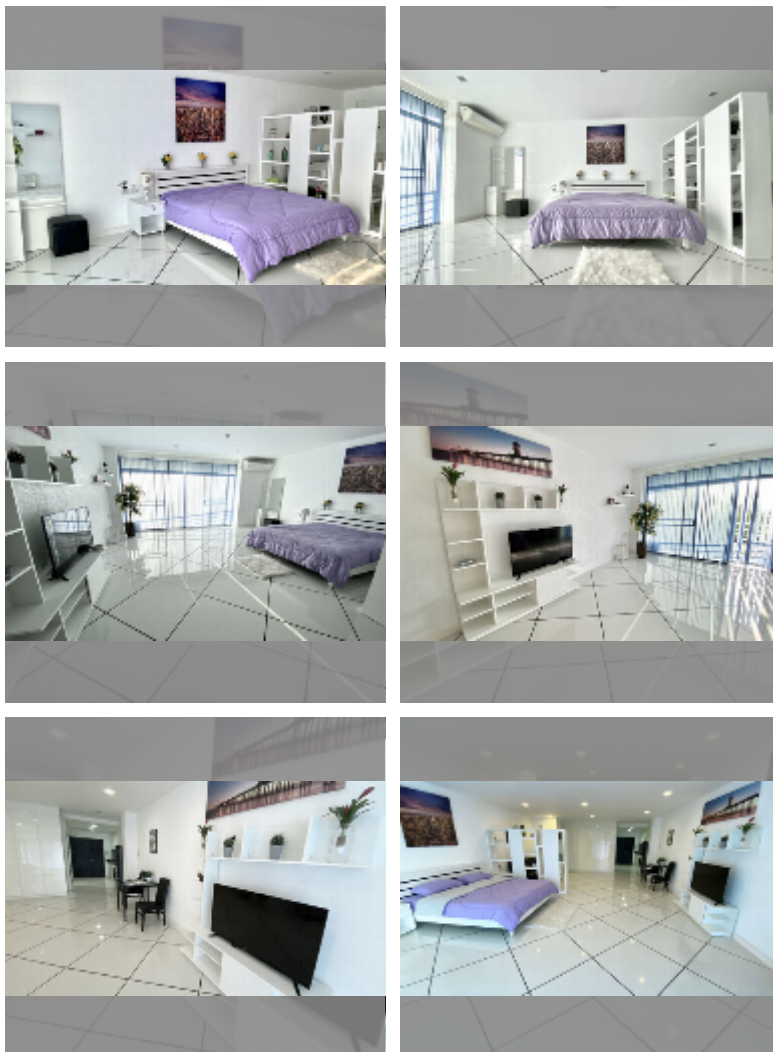

## Condo for sale studio 72 m<sup>2</sup> in Executive Residence 4, Pattaya

**฿ 3,450,000**

**UNIT PARAMETERS:**

UID	FS-242253
quota	foreign quota
type	studio
size	72m <sup>2</sup>
floor	3
view	garden view
quality	good
equipment: furniture, air conditioner, television	

**PROJECT PARAMETERS:**

district	Pratumnak
buildings	1
floors	7
built in	2010

**FACILITIES:**

- General information: lowrise, underground parking.
- Swimming pool: swimming pool, kids pool, jacuzzi.
- Chill zone: chill zone, garden.
- Health zone: gym.
- Other: reception, lobby, CCTV, security.