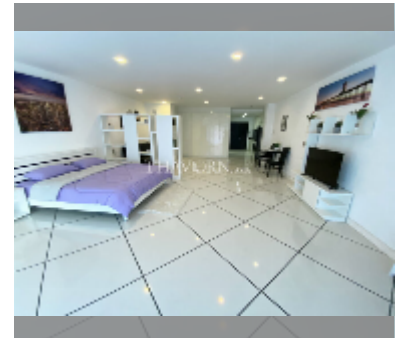

Condo for sale studio 80 m² in Executive Residence 4, Pattaya

฿ 3,450,000

UNIT PARAMETERS:

UID	FS-242253
quota	foreign quota
type	studio
size	80m²
floor	3
view	garden view
quality	good
equipment: furniture, air conditioner, television	

PROJECT PARAMETERS:

district	Pratumnak
buildings	1
floors	7
built in	2010

FACILITIES:

General information: lowrise, underground parking.

Swimming pool: swimming pool, kids pool, jacuzzi.

Chill zone: chill zone, garden.

Health zone: gym.

Other: reception, lobby, CCTV, security.