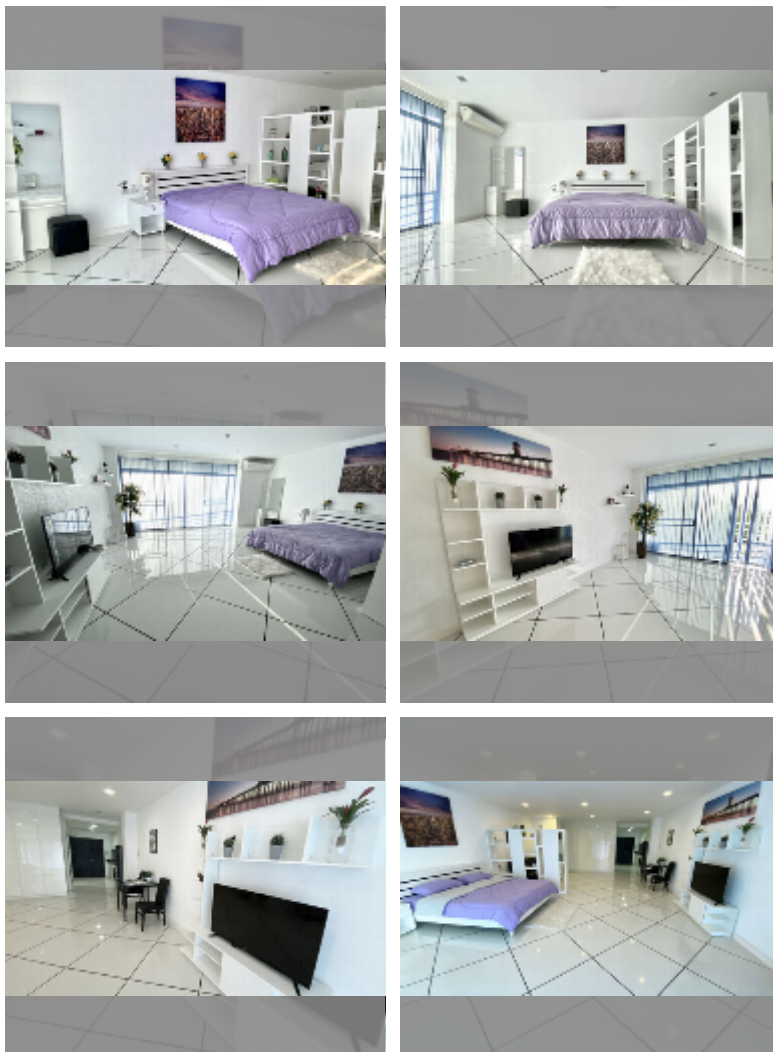

Condo for sale studio 80 m² in Executive Residence 4, Pattaya

฿ 3,450,000

UNIT PARAMETERS:

UID	FS-242253
quota	foreign quota
type	studio
size	80m ²
floor	3
view	garden view
quality	good
equipment: furniture, air conditioner, television	

PROJECT PARAMETERS:

district	Pratumnak
buildings	1
floors	7
built in	2010

FACILITIES:

- General information: lowrise, underground parking.
- Swimming pool: swimming pool, kids pool, jacuzzi.
- Chill zone: chill zone, garden.
- Health zone: gym.
- Other: reception, lobby, CCTV, security.