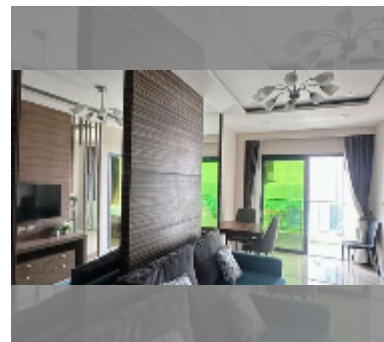

Condo for sale 2 bedroom 54 m² in Dusit Grand Condo View, Pattaya

฿ 3,890,000

UNIT PARAMETERS:

UID	FS-242252
quota	thai quota
type	2 bedroom
size	54m²
floor	17
view	sea view
quality	good
equipment: furniture, air conditioner, television, washing-machine, refrigerator	

PROJECT PARAMETERS:

district	Jomtien
buildings	1
floors	36
built in	2016
maintenance	฿ 25,920/year

FACILITIES:

General information: highrise, meters to beach: 300, underground parking, open parking.

Swimming pool: swimming pool, kids pool, waterfall, jacuzzi.

Health zone: gym.

Other: reception, CCTV, security, minimart, laundry.