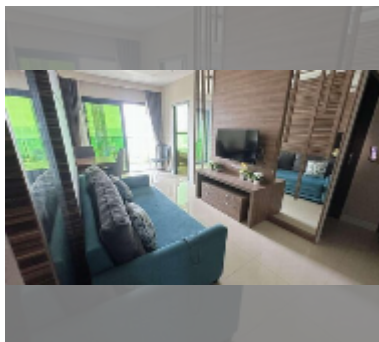

Condo for sale 2 bedroom 54 m² in Dusit Grand Condo View, Pattaya

฿ 3,890,000

UNIT PARAMETERS:

UID	FS-242252
quota	thai quota
type	2 bedroom
size	54m²
floor	17
view	sea view
quality	good
equipment: furniture, air conditioner, television, washing-machine, refrigerator	

PROJECT PARAMETERS:

district	Jomtien
buildings	1
floors	36
built in	2016
maintenance	฿ 25,920/year

FACILITIES:

General information: highrise, meters to beach: 300, underground parking, open parking.

Swimming pool: swimming pool, kids pool, waterfall, jacuzzi.

Health zone: gym.

Other: reception, CCTV, security, minimart, laundry.