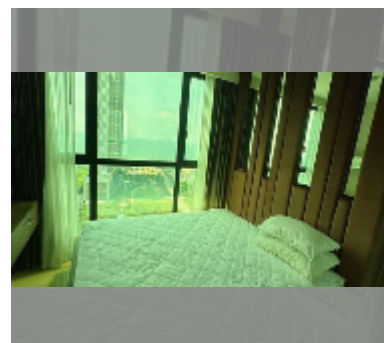

Condo for sale 2 bedroom 54 m² in Dusit Grand Condo View, Pattaya

฿ 3,890,000

UNIT PARAMETERS:

UID	FS-242252
quota	thai quota
type	2 bedroom
size	54m²
floor	17
view	sea view
quality	good
equipment: furniture, air conditioner, television, washing-machine, refrigerator	

PROJECT PARAMETERS:

district	Jomtien
buildings	1
floors	36
built in	2016
maintenance	฿ 25,920/year

FACILITIES:

General information: highrise, meters to beach: 300, underground parking, open parking.

Swimming pool: swimming pool, kids pool, waterfall, jacuzzi.

Health zone: gym.

Other: reception, CCTV, security, minimart, laundry.