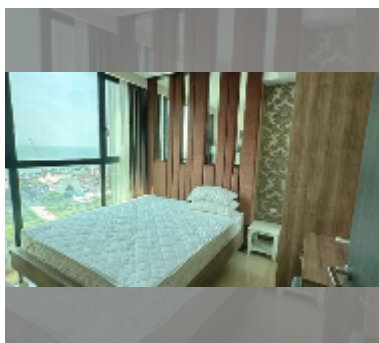

Condo for sale 2 bedroom 54 m² in Dusit Grand Condo View, Pattaya

฿ 3,890,000

UNIT PARAMETERS:

UID	FS-242252
quota	thai quota
type	2 bedroom
size	54m²
floor	17
view	sea view
quality	good
equipment: furniture, air conditioner, television, washing-machine, refrigerator	

PROJECT PARAMETERS:

district	Jomtien
buildings	1
floors	36
built in	2016
maintenance	฿ 25,920/year

FACILITIES:

General information: highrise, meters to beach: 300, underground parking, open parking.

Swimming pool: swimming pool, kids pool, waterfall, jacuzzi.

Health zone: gym.

Other: reception, CCTV, security, minimart, laundry.