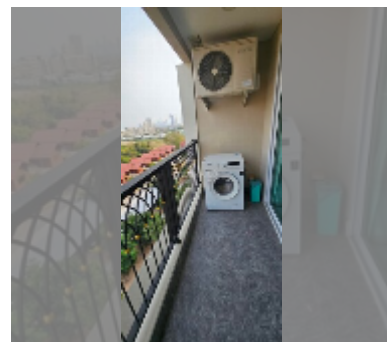

Condo for sale 2 bedroom 62 m² in Dusit Grand Park 2, Pattaya

฿ 4,730,000

UNIT PARAMETERS:

UID	FS-242251
quota	thai quota
type	2 bedroom
size	62m ²
floor	8
view	city view
quality	good
equipment: furniture, air conditioner, television, washing-machine, refrigerator	

PROJECT PARAMETERS:

district	Jomtien
buildings	5
floors	8
built in	2022

FACILITIES:

General information: boutique, underground parking.

Swimming pool: swimming pool, kids pool, jacuzzi.

Chill zone: chill zone, garden.

Health zone: gym.

Other: lobby, clubhouse, CCTV, security.

details