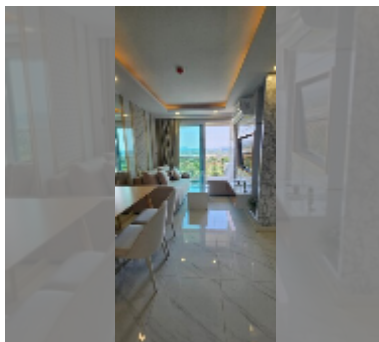

Condo for sale 2 bedroom 62 m² in Dusit Grand Park 2, Pattaya

฿ 4,730,000

UNIT PARAMETERS:

UID	FS-242251
quota	thai quota
type	2 bedroom
size	62m²
floor	8
view	city view
quality	good
equipment: furniture, air conditioner, television, washing-machine, refrigerator	

PROJECT PARAMETERS:

district	Jomtien
buildings	5
floors	8
built in	2022

FACILITIES:

General information: boutique, underground parking.

Swimming pool: swimming pool, kids pool, jacuzzi.

Chill zone: chill zone, garden.

Health zone: gym.

Other: lobby, clubhouse, CCTV, security.