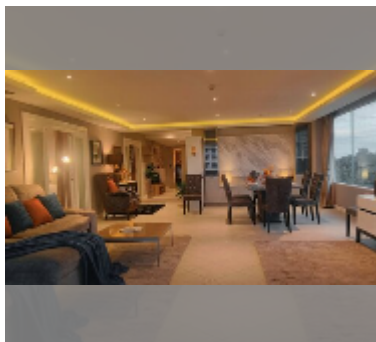

Condo for sale 3 bedroom 212 m² in Executive Residence 4, Pattaya

฿ 16,000,000

UNIT PARAMETERS:

UID	FS-242249
quota	thai quota
type	3 bedroom
size	212m²
floor	6
view	garden view
quality	good
equipment: furniture, air conditioner, television	

PROJECT PARAMETERS:

district	Pratumnak
buildings	1
floors	7
built in	2010

FACILITIES:

- General information: lowrise, underground parking.
- Swimming pool: swimming pool, kids pool, jacuzzi.
- Chill zone: chill zone, garden.
- Health zone: gym.
- Other: reception, lobby, CCTV, security.