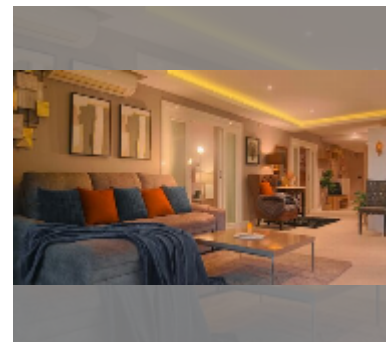

Condo for sale 3 bedroom 212 m² in Executive Residence 4, Pattaya

฿ 16,000,000

UNIT PARAMETERS:

UID	FS-242249
quota	thai quota
type	3 bedroom
size	212m²
floor	6
view	garden view
quality	good
equipment: furniture, air conditioner, television	

PROJECT PARAMETERS:

district	Pratumnak
buildings	1
floors	7
built in	2010

FACILITIES:

- General information: lowrise, underground parking.
- Swimming pool: swimming pool, kids pool, jacuzzi.
- Chill zone: chill zone, garden.
- Health zone: gym.
- Other: reception, lobby, CCTV, security.