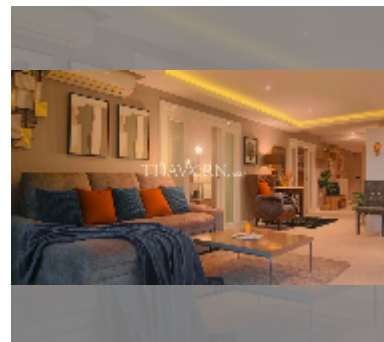

Condo for sale 3 bedroom 212 m² in Executive Residence 4, Pattaya

฿ 16,000,000

UNIT PARAMETERS:

UID	FS-242249
quota	thai quota
type	3 bedroom
size	212m²
floor	6
view	garden view
quality	good
equipment: furniture, air conditioner, television	

PROJECT PARAMETERS:

district	Pratumnak
buildings	1
floors	7
built in	2010

FACILITIES:

General information: lowrise, underground parking.

Swimming pool: swimming pool, kids pool, jacuzzi.

Chill zone: chill zone, garden.

Health zone: gym.

Other: reception, lobby, CCTV, security.