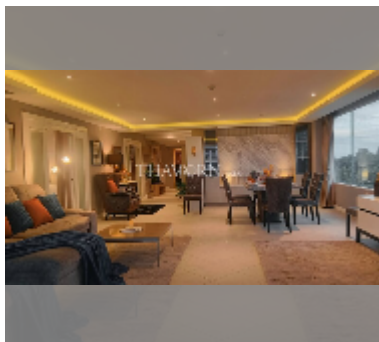

Condo for sale 3 bedroom 212 m² in Executive Residence 4, Pattaya

฿ 16,000,000

UNIT PARAMETERS:

UID	FS-242249
quota	thai quota
type	3 bedroom
size	212m²
floor	6
view	garden view
quality	good
equipment: furniture, air conditioner, television	

PROJECT PARAMETERS:

district	Pratumnak
buildings	1
floors	7
built in	2010

FACILITIES:

General information: lowrise, underground parking.

Swimming pool: swimming pool, kids pool, jacuzzi.

Chill zone: chill zone, garden.

Health zone: gym.

Other: reception, lobby, CCTV, security.