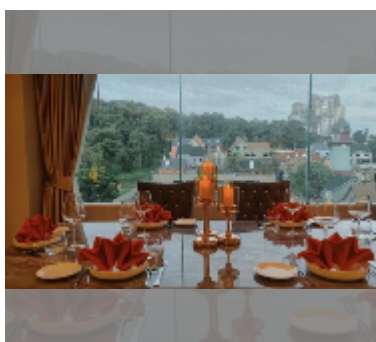

Condo for sale 3 bedroom 212 m² in Executive Residence 4, Pattaya

฿ 16,000,000

UNIT PARAMETERS:

UID	FS-242249
quota	thai quota
type	3 bedroom
size	212m²
floor	6
view	garden view
quality	good
equipment: furniture, air conditioner, television	

PROJECT PARAMETERS:

district	Pratumnak
buildings	1
floors	7
built in	2010

FACILITIES:

- General information: lowrise, underground parking.
- Swimming pool: swimming pool, kids pool, jacuzzi.
- Chill zone: chill zone, garden.
- Health zone: gym.
- Other: reception, lobby, CCTV, security.