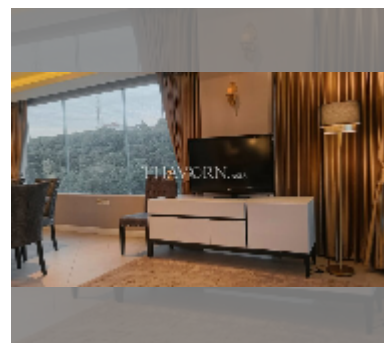

Condo for sale 3 bedroom 212 m² in Executive Residence 4, Pattaya

฿ 16,000,000

UNIT PARAMETERS:

UID	FS-242249
quota	thai quota
type	3 bedroom
size	212m²
floor	6
view	garden view
quality	good
equipment: furniture, air conditioner, television	

PROJECT PARAMETERS:

district	Pratumnak
buildings	1
floors	7
built in	2010

FACILITIES:

General information: lowrise, underground parking.

Swimming pool: swimming pool, kids pool, jacuzzi.

Chill zone: chill zone, garden.

Health zone: gym.

Other: reception, lobby, CCTV, security.