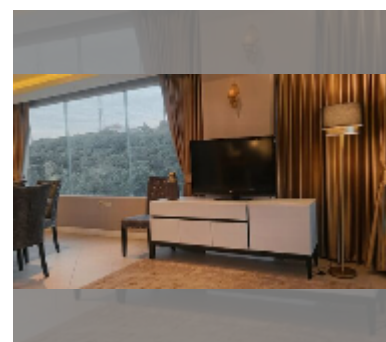

Condo for sale 3 bedroom 212 m² in Executive Residence 4, Pattaya

฿ 16,000,000

UNIT PARAMETERS:

UID	FS-242249
quota	thai quota
type	3 bedroom
size	212m²
floor	6
view	garden view
quality	good
equipment: furniture, air conditioner, television	

PROJECT PARAMETERS:

district	Pratumnak
buildings	1
floors	7
built in	2010

FACILITIES:

- General information: lowrise, underground parking.
- Swimming pool: swimming pool, kids pool, jacuzzi.
- Chill zone: chill zone, garden.
- Health zone: gym.
- Other: reception, lobby, CCTV, security.