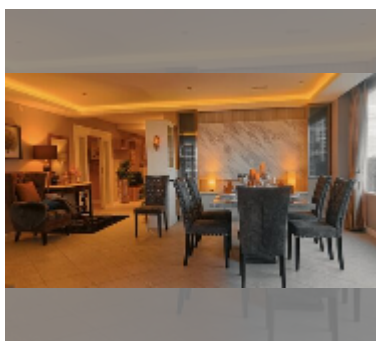

Condo for sale 3 bedroom 212 m² in Executive Residence 4, Pattaya

฿ 16,000,000

UNIT PARAMETERS:

UID	FS-242249
quota	thai quota
type	3 bedroom
size	212m²
floor	6
view	garden view
quality	good
equipment: furniture, air conditioner, television	

PROJECT PARAMETERS:

district	Pratumnak
buildings	1
floors	7
built in	2010

FACILITIES:

- General information: lowrise, underground parking.
- Swimming pool: swimming pool, kids pool, jacuzzi.
- Chill zone: chill zone, garden.
- Health zone: gym.
- Other: reception, lobby, CCTV, security.