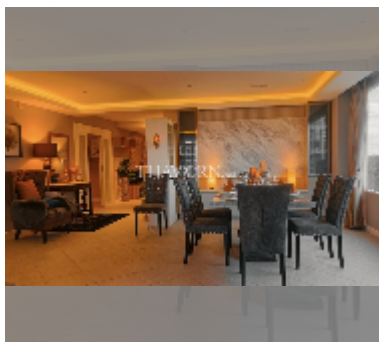

## Condo for sale 3 bedroom 212 m<sup>2</sup> in Executive Residence 4, Pattaya

**฿ 16,000,000**

**UNIT PARAMETERS:**

UID	FS-242249
quota	thai quota
type	3 bedroom
size	212m <sup>2</sup>
floor	6
view	garden view
quality	good
equipment: furniture, air conditioner, television	

Health zone: gym.

Other: reception, lobby, CCTV, security.

details