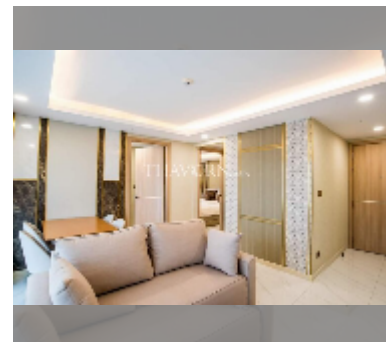

Condo for sale 2 bedroom 62 m² in Dusit Grand Park 2, Pattaya

฿ 5,570,000

UNIT PARAMETERS:

UID	FS-242248
quota	thai quota
type	2 bedroom
size	62m²
floor	8
view	city view
quality	good
equipment: furniture, air conditioner	

PROJECT PARAMETERS:

district	Jomtien
buildings	5
floors	8
built in	2022

FACILITIES:

General information: boutique, underground parking.

Swimming pool: swimming pool, kids pool, jacuzzi.

Chill zone: chill zone, garden.

Health zone: gym.

Other: lobby, clubhouse, CCTV, security.