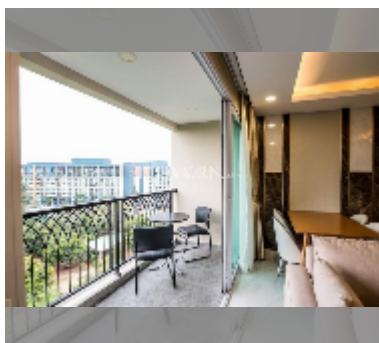

## Condo for sale 2 bedroom 62 m<sup>2</sup> in Dusit Grand Park 2, Pattaya

**฿ 5,570,000**

**UNIT PARAMETERS:**

UID	FS-242248
quota	thai quota
type	2 bedroom
size	62m <sup>2</sup>
floor	8
view	city view
quality	good
equipment: furniture, air conditioner	

**PROJECT PARAMETERS:**

district	Jomtien
buildings	5
floors	8
built in	2022

**FACILITIES:**

General information: boutique, underground parking.

Swimming pool: swimming pool, kids pool, jacuzzi.

Chill zone: chill zone, garden.

Health zone: gym.

Other: lobby, clubhouse, CCTV, security.

details