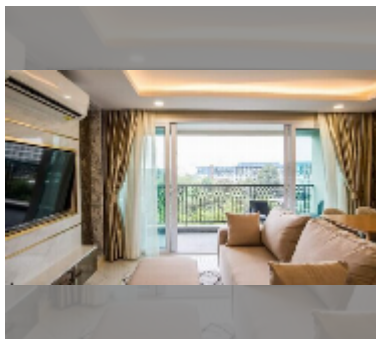

Condo for sale 2 bedroom 62 m² in Dusit Grand Park 2, Pattaya

฿ 5,430,000

UNIT PARAMETERS:

UID	FS-242248
quota	thai quota
type	2 bedroom
size	62m ²
floor	8
view	city view
quality	good
equipment: furniture, air conditioner	

PROJECT PARAMETERS:

district	Jomtien
buildings	5
floors	8
built in	2022

FACILITIES:

General information: boutique, underground parking.

Swimming pool: swimming pool, kids pool, jacuzzi.

Chill zone: chill zone, garden.

Health zone: gym.

Other: lobby, clubhouse, CCTV, security.

details