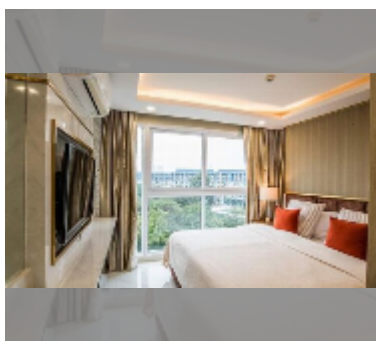

Condo for sale 2 bedroom 62 m² in Dusit Grand Park 2, Pattaya

฿ 5,430,000

UNIT PARAMETERS:

UID	FS-242248
quota	thai quota
type	2 bedroom
size	62m ²
floor	8
view	city view
quality	good
equipment: furniture, air conditioner	

PROJECT PARAMETERS:

district	Jomtien
buildings	5
floors	8
built in	2022

FACILITIES:

General information: boutique, underground parking.

Swimming pool: swimming pool, kids pool, jacuzzi.

Chill zone: chill zone, garden.

Health zone: gym.

Other: lobby, clubhouse, CCTV, security.

details