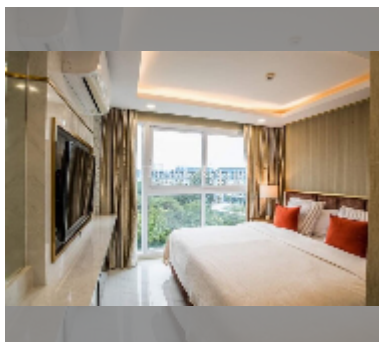

Condo for sale 2 bedroom 62 m² in Dusit Grand Park 2, Pattaya

฿ 5,570,000

UNIT PARAMETERS:

UID	FS-242248
quota	thai quota
type	2 bedroom
size	62m²
floor	8
view	city view
quality	good
equipment: furniture, air conditioner	

PROJECT PARAMETERS:

district	Jomtien
buildings	5
floors	8
built in	2022

FACILITIES:

General information: boutique, underground parking.

Swimming pool: swimming pool, kids pool, jacuzzi.

Chill zone: chill zone, garden.

Health zone: gym.

Other: lobby, clubhouse, CCTV, security.