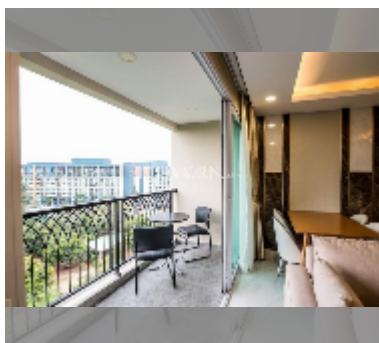

Condo for sale 2 bedroom 62 m² in Dusit Grand Park 2, Pattaya

฿ 5,570,000

UNIT PARAMETERS:

UID	FS-242248
quota	thai quota
type	2 bedroom
size	62m ²
floor	8
view	city view
quality	good
equipment: furniture, air conditioner	

PROJECT PARAMETERS:

district	Jomtien
buildings	5
floors	8
built in	2022

FACILITIES:

General information: boutique, underground parking.

Swimming pool: swimming pool, kids pool, jacuzzi.

Chill zone: chill zone, garden.

Health zone: gym.

Other: lobby, clubhouse, CCTV, security.

[details](#)