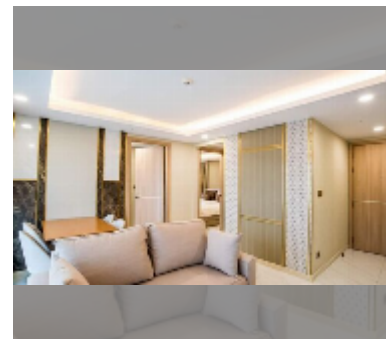

Condo for sale 2 bedroom 62 m² in Dusit Grand Park 2, Pattaya

฿ 5,430,000

UNIT PARAMETERS:

UID	FS-242248
quota	thai quota
type	2 bedroom
size	62m ²
floor	8
view	city view
quality	good
equipment: furniture, air conditioner	

PROJECT PARAMETERS:

district	Jomtien
buildings	5
floors	8
built in	2022

FACILITIES:

General information: boutique, underground parking.

Swimming pool: swimming pool, kids pool, jacuzzi.

Chill zone: chill zone, garden.

Health zone: gym.

Other: lobby, clubhouse, CCTV, security.

details