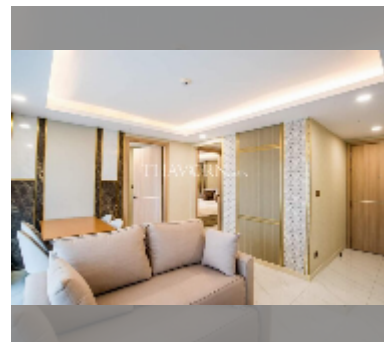

Condo for sale 2 bedroom 62 m² in Dusit Grand Park 2, Pattaya

฿ 5,570,000

UNIT PARAMETERS:

UID	FS-242248
quota	thai quota
type	2 bedroom
size	62m²
floor	8
view	city view
quality	good
equipment: furniture, air conditioner	

PROJECT PARAMETERS:

district	Jomtien
buildings	5
floors	8
built in	2022

FACILITIES:

General information: boutique, underground parking.

Swimming pool: swimming pool, kids pool, jacuzzi.

Chill zone: chill zone, garden.

Health zone: gym.

Other: lobby, clubhouse, CCTV, security.