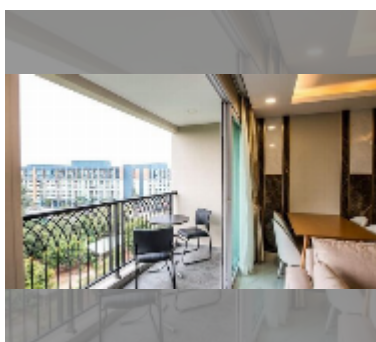

Condo for sale 2 bedroom 62 m² in Dusit Grand Park 2, Pattaya

฿ 5,430,000

UNIT PARAMETERS:

UID	FS-242248
quota	thai quota
type	2 bedroom
size	62m ²
floor	8
view	city view
quality	good
equipment: furniture, air conditioner	

PROJECT PARAMETERS:

district	Jomtien
buildings	5
floors	8
built in	2022

FACILITIES:

General information: boutique, underground parking.

Swimming pool: swimming pool, kids pool, jacuzzi.

Chill zone: chill zone, garden.

Health zone: gym.

Other: lobby, clubhouse, CCTV, security.

details