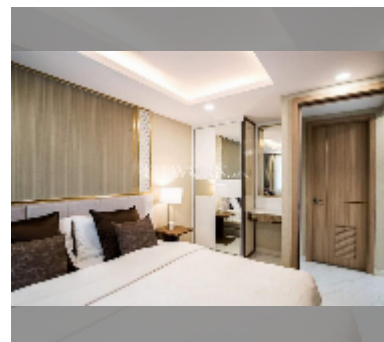

Condo for sale 2 bedroom 62 m² in Dusit Grand Park 2, Pattaya

฿ 5,570,000

UNIT PARAMETERS:

UID	FS-242248
quota	thai quota
type	2 bedroom
size	62m²
floor	8
view	city view
quality	good
equipment: furniture, air conditioner	

PROJECT PARAMETERS:

district	Jomtien
buildings	5
floors	8
built in	2022

FACILITIES:

General information: boutique, underground parking.

Swimming pool: swimming pool, kids pool, jacuzzi.

Chill zone: chill zone, garden.

Health zone: gym.

Other: lobby, clubhouse, CCTV, security.