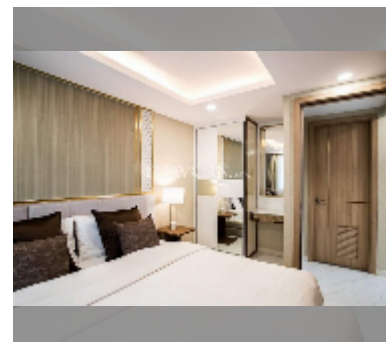

Condo for sale 2 bedroom 62 m² in Dusit Grand Park 2, Pattaya

฿ 5,570,000

UNIT PARAMETERS:

UID	FS-242248
quota	thai quota
type	2 bedroom
size	62m²
floor	8
view	city view
quality	good
equipment: furniture, air conditioner	

PROJECT PARAMETERS:

district	Jomtien
buildings	5
floors	8
built in	2022

FACILITIES:

General information: boutique, underground parking.

Swimming pool: swimming pool, kids pool, jacuzzi.

Chill zone: chill zone, garden.

Health zone: gym.

Other: lobby, clubhouse, CCTV, security.