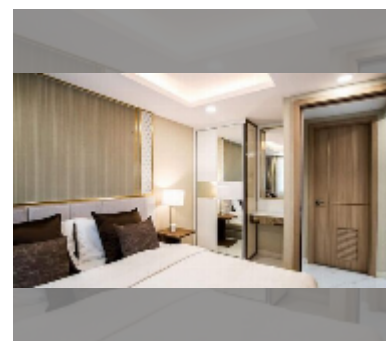

Condo for sale 2 bedroom 62 m² in Dusit Grand Park 2, Pattaya

฿ 5,430,000

UNIT PARAMETERS:

UID	FS-242248
quota	thai quota
type	2 bedroom
size	62m²
floor	8
view	city view
quality	good
equipment: furniture, air conditioner	

PROJECT PARAMETERS:

district	Jomtien
buildings	5
floors	8
built in	2022

FACILITIES:

General information: boutique, underground parking.

Swimming pool: swimming pool, kids pool, jacuzzi.

Chill zone: chill zone, garden.

Health zone: gym.

Other: lobby, clubhouse, CCTV, security.