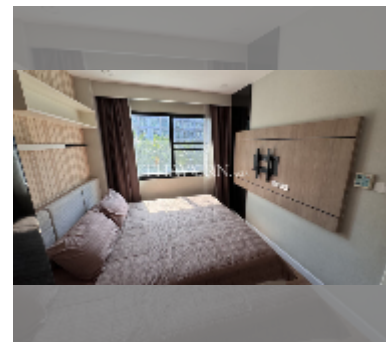

Condo for sale 1 bedroom 34.5 m² in Dusit Grand Park, Pattaya

฿ 2,500,000

UNIT PARAMETERS:

UID	FS-242246
quota	thai quota
type	1 bedroom
size	34.5m²
floor	3
view	pool view
quality	good
equipment: furniture, air conditioner, television, refrigerator	

PROJECT PARAMETERS:

district	Jomtien
buildings	6
floors	8
built in	2015
maintenance	฿ 14,490/year

FACILITIES:

General information: resort, meters to beach: 500, minutes to beach: 10, underground parking, open parking.

Swimming pool: swimming pool, kids pool, water slides, waterfall, jacuzzi.

Chill zone: chill zone, garden.

Health zone: gym, sauna.

Other: lobby, clubhouse, CCTV, security, room service.