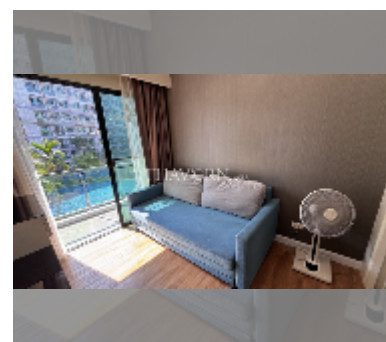

Продается квартира 1 спальня 34.5 м² в ЖК Dusit Grand Park, Паттайя

฿ 2 500 000

ПАРАМЕТРЫ ОБЪЕКТА:

UID	FS-242246
квота	тайская квота
тип	1 спальня
площадь	34.5м²
этаж	3
вид	вид на бассейн
состояние объекта	хорошее
комплектация:	мебель, кондиционер, телевизор, холодильник

О ЖИЛОМ КОМПЛЕКСЕ (ДОМЕ):

район	Джомтьен
зданий	6
этажность	8
год сдачи	2015
обслуживание	฿ 14 490/год

УДОБСТВА:

Общие сведения: резорт, метров до пляжа: 500, минут до пляжа: 10, подземная парковка, наземная парковка.

Бассейн: бассейн, детский бассейн, водные горки, водопад, джакузи.

Зона отдыха: зона отдыха, сад.

Секция здоровья: тренажерный зал, сауна.

Другое: лобби, клубный дом, видеонаблюдение, охрана, рум сервис.