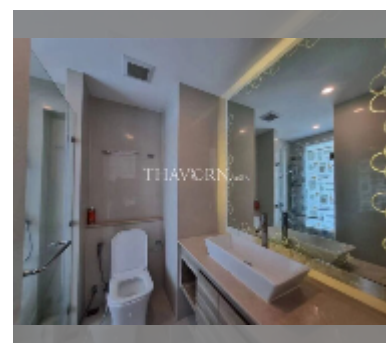

Condo for sale studio 25 m² in The Riviera Jomtien, Pattaya

฿ 2,990,000

UNIT PARAMETERS:

UID	FS-242244
quota	foreign quota
type	studio
size	25m²
floor	36
view	sea view
quality	good
equipment: furniture, air conditioner, television, washing-machine, refrigerator	

PROJECT PARAMETERS:

district	Jomtien
buildings	1
floors	46
built in	2019
maintenance	฿ 15,000/year

FACILITIES:

General information: highrise, pets are allowed, multy-level parking, covered parking.

Swimming pool: swimming pool, kids pool, rooftop pool, infinity view, waterfall, jacuzzi.

Chill zone: chill zone, garden, rooftop chillout.

Health zone: gym, sauna, hamam.

Other: reception, lobby, meeting room, games room, CCTV, security, laundry, room service.