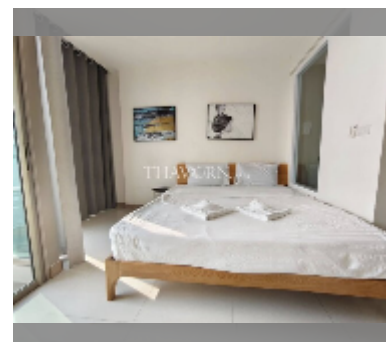

Condo for sale studio 25 m² in The Riviera Jomtien, Pattaya

฿ 2,990,000

UNIT PARAMETERS:

UID	FS-242244
quota	foreign quota
type	studio
size	25m²
floor	36
view	sea view
quality	good
equipment: furniture, air conditioner, television, washing-machine, refrigerator	

PROJECT PARAMETERS:

district	Jomtien
buildings	1
floors	46
built in	2019
maintenance	฿ 15,000/year

FACILITIES:

General information: highrise, pets are allowed, multy-level parking, covered parking.

Swimming pool: swimming pool, kids pool, rooftop pool, infinity view, waterfall, jacuzzi.

Chill zone: chill zone, garden, rooftop chillout.

Health zone: gym, sauna, hamam.

Other: reception, lobby, meeting room, games room, CCTV, security, laundry, room service.