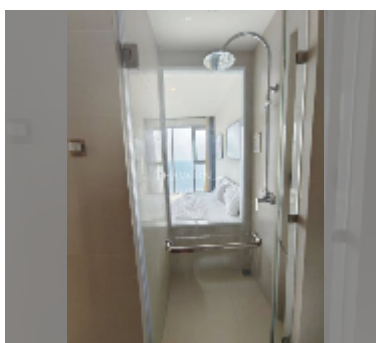

Condo for sale studio 25 m² in The Riviera Jomtien, Pattaya

฿ 2,990,000

UNIT PARAMETERS:

UID	FS-242244
quota	foreign quota
type	studio
size	25m ²
floor	36
view	sea view
quality	good
equipment: furniture, air conditioner, television, washing-machine, refrigerator	

PROJECT PARAMETERS:

district	Jomtien
buildings	1
floors	46
built in	2019
maintenance	฿ 15,000/year

FACILITIES:

General information: highrise, pets are allowed, multy-level parking, covered parking.

Swimming pool: swimming pool, kids pool, rooftop pool, infinity view, waterfall, jacuzzi.

Chill zone: chill zone, garden, rooftop chillout.

Health zone: gym, sauna, hamam.

Other: reception, lobby, meeting room, games room, CCTV, security, laundry, room service.

details