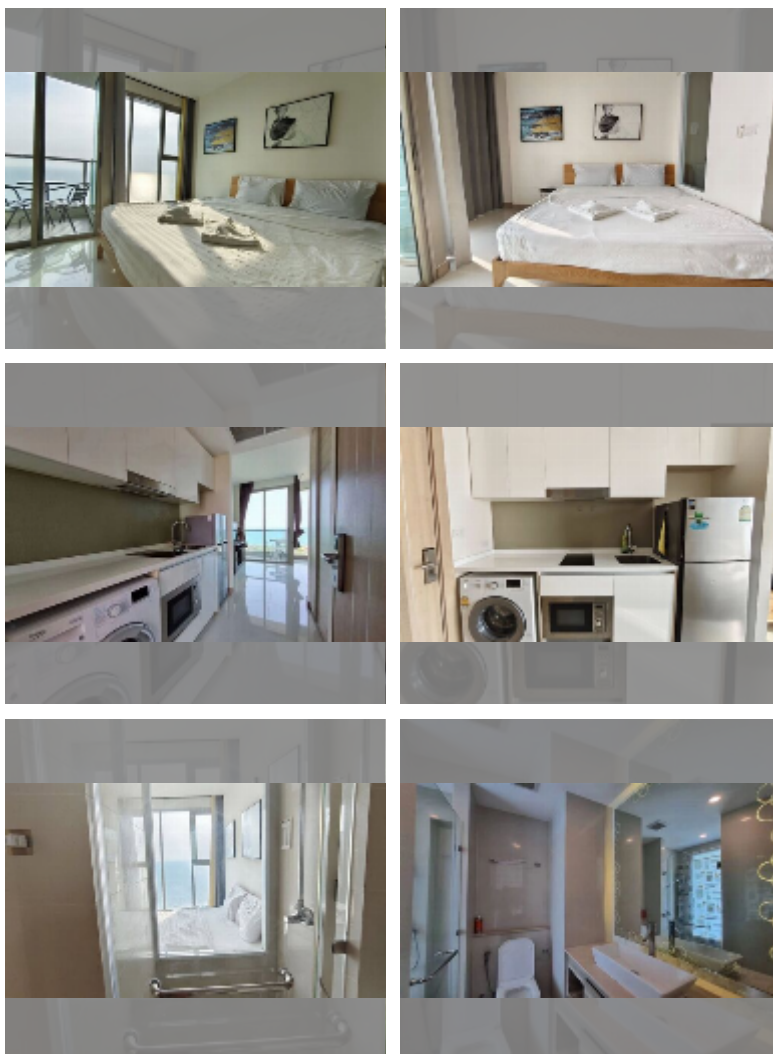

Condo for sale studio 25 m² in The Riviera Jomtien, Pattaya

฿ 2,990,000

UNIT PARAMETERS:

UID	FS-242244
quota	foreign quota
type	studio
size	25m²
floor	36
view	sea view
quality	good
equipment: furniture, air conditioner, television, washing-machine, refrigerator	

PROJECT PARAMETERS:

district	Jomtien
buildings	1
floors	46
built in	2019
maintenance	฿ 15,000/year

FACILITIES:

General information: highrise, pets are allowed, multy-level parking, covered parking.

Swimming pool: swimming pool, kids pool, rooftop pool, infinity view, waterfall, jacuzzi.

Chill zone: chill zone, garden, rooftop chillout.

Health zone: gym, sauna, hamam.

Other: reception, lobby, meeting room, games room, CCTV, security, laundry, room service.