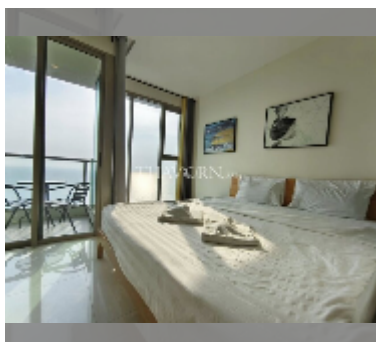

Condo for sale studio 25 m² in The Riviera Jomtien, Pattaya

฿ 2,990,000

UNIT PARAMETERS:

UID	FS-242244
quota	foreign quota
type	studio
size	25m ²
floor	36
view	sea view
quality	good
equipment: furniture, air conditioner, television, washing-machine, refrigerator	

PROJECT PARAMETERS:

district	Jomtien
buildings	1
floors	46
built in	2019
maintenance	฿ 15,000/year

FACILITIES:

General information: highrise, pets are allowed, multy-level parking, covered parking.

Swimming pool: swimming pool, kids pool, rooftop pool, infinity view, waterfall, jacuzzi.

Chill zone: chill zone, garden, rooftop chillout.

Health zone: gym, sauna, hamam.

Other: reception, lobby, meeting room, games room, CCTV, security, laundry, room service.

details