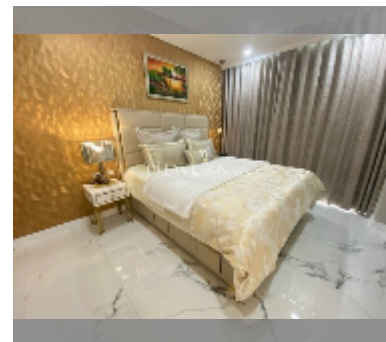

Condo for sale 1 bedroom 45 m² in Copacabana Beach Jomtien, Pattaya

฿ 10,045,000

UNIT PARAMETERS:

UID	FS-242241
quota	foreign quota
type	1 bedroom
size	45m²
floor	39
view	sea view
quality	good
equipment: furniture, air conditioner, television, washing-machine, refrigerator	

PROJECT PARAMETERS:

district	Jomtien
buildings	1
floors	59
built in	2022
maintenance	฿ 27,000/year

FACILITIES:

General information: highrise, meters to beach: 50, minutes to beach: 1, shuttle bus, beach front, open parking, multy-level parking.

Swimming pool: swimming pool, rooftop pool, infinity view, jacuzzi, pool bar , sunbathing area.

Chill zone: chill zone, garden, rooftop chillout.

Health zone: gym, sauna, hamam.

Other: lobby, meeting room, games room, kids playgarden, CCTV, security.