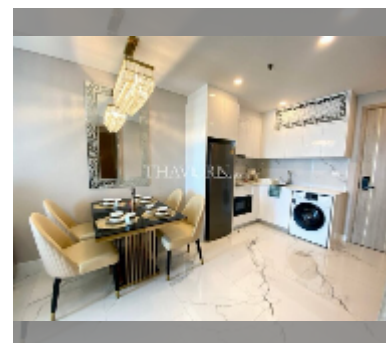

Condo for sale 1 bedroom 45 m² in Copacabana Beach Jomtien, Pattaya

฿ 10,045,000

UNIT PARAMETERS:

UID	FS-242241
quota	foreign quota
type	1 bedroom
size	45m²
floor	39
view	sea view
quality	good
equipment: furniture, air conditioner, television, washing-machine, refrigerator	

PROJECT PARAMETERS:

district	Jomtien
buildings	1
floors	59
built in	2022
maintenance	฿ 27,000/year

FACILITIES:

General information: highrise, meters to beach: 50, minutes to beach: 1, shuttle bus, beach front, open parking, multy-level parking.

Swimming pool: swimming pool, rooftop pool, infinity view, jacuzzi, pool bar , sunbathing area.

Chill zone: chill zone, garden, rooftop chillout.

Health zone: gym, sauna, hamam.

Other: lobby, meeting room, games room, kids playgarden, CCTV, security.