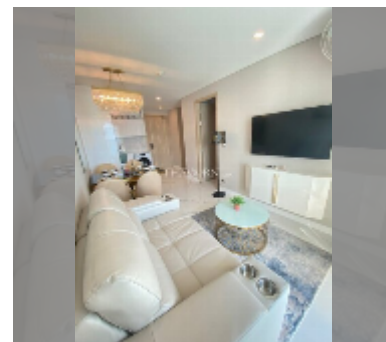

Condo for sale 1 bedroom 45 m² in Copacabana Beach Jomtien, Pattaya

฿ 10,045,000

UNIT PARAMETERS:

UID	FS-242241
quota	foreign quota
type	1 bedroom
size	45m ²
floor	39
view	sea view
quality	good
equipment: furniture, air conditioner, television, washing-machine, refrigerator	

Swimming pool: swimming pool, rooftop pool, infinity view, jacuzzi, pool bar , sunbathing area.

Chill zone: chill zone, garden, rooftop chillout.

Health zone: gym, sauna, hamam.

Other: lobby, meeting room, games room, kids playgarden, CCTV, security.