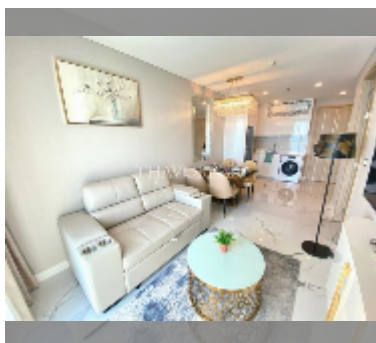

Condo for sale 1 bedroom 45 m² in Copacabana Beach Jomtien, Pattaya

฿ 10,045,000

UNIT PARAMETERS:

UID	FS-242241
quota	foreign quota
type	1 bedroom
size	45m²
floor	39
view	sea view
quality	good
equipment: furniture, air conditioner, television, washing-machine, refrigerator	

PROJECT PARAMETERS:

district	Jomtien
buildings	1
floors	59
built in	2022
maintenance	฿ 27,000/year

FACILITIES:

General information: highrise, meters to beach: 50, minutes to beach: 1, shuttle bus, beach front, open parking, multy-level parking.

Swimming pool: swimming pool, rooftop pool, infinity view, jacuzzi, pool bar , sunbathing area.

Chill zone: chill zone, garden, rooftop chillout.

Health zone: gym, sauna, hamam.

Other: lobby, meeting room, games room, kids playgarden, CCTV, security.