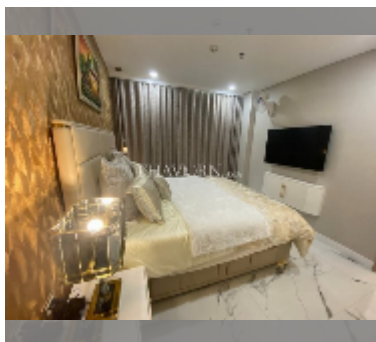

Condo for sale 1 bedroom 45 m² in Copacabana Beach Jomtien, Pattaya

฿ 10,045,000

UNIT PARAMETERS:

UID	FS-242241
quota	foreign quota
type	1 bedroom
size	45m²
floor	39
view	sea view
quality	good
equipment: furniture, air conditioner, television, washing-machine, refrigerator	

PROJECT PARAMETERS:

district	Jomtien
buildings	1
floors	59
built in	2022
maintenance	฿ 27,000/year

FACILITIES:

General information: highrise, meters to beach: 50, minutes to beach: 1, shuttle bus, beach front, open parking, multy-level parking.

Swimming pool: swimming pool, rooftop pool, infinity view, jacuzzi, pool bar , sunbathing area.

Chill zone: chill zone, garden, rooftop chillout.

Health zone: gym, sauna, hamam.

Other: lobby, meeting room, games room, kids playgarden, CCTV, security.