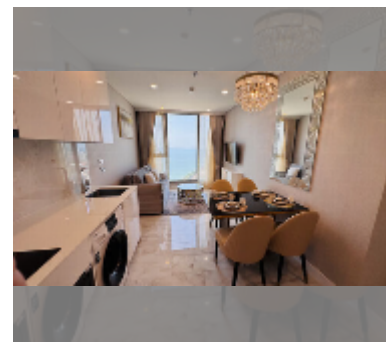

Condo for sale 1 bedroom 37 m² in Copacabana Beach Jomtien, Pattaya

฿ 6,870,000

UNIT PARAMETERS:

UID	FS-242240
quota	thai quota
type	1 bedroom
size	37m²
floor	42
view	sea view
quality	good
equipment: furniture, air conditioner, television, washing-machine, refrigerator	

PROJECT PARAMETERS:

district	Jomtien
buildings	1
floors	59
built in	2022
maintenance	฿ 22,200/year

FACILITIES:

General information: highrise, meters to beach: 50, minutes to beach: 1, shuttle bus, beach front, open parking, multy-level parking.

Swimming pool: swimming pool, rooftop pool, infinity view, jacuzzi, pool bar , sunbathing area.

Chill zone: chill zone, garden, rooftop chillout.

Health zone: gym, sauna, hamam.

Other: lobby, meeting room, games room, kids playgarden, CCTV, security.