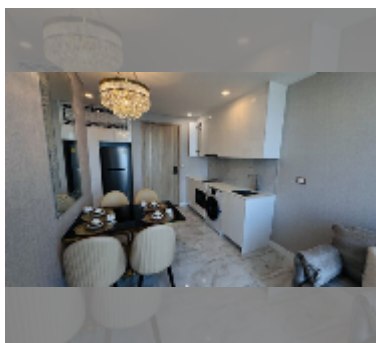

Condo for sale 1 bedroom 37 m² in Copacabana Beach Jomtien, Pattaya

฿ 6,870,000

UNIT PARAMETERS:

UID	FS-242240
quota	thai quota
type	1 bedroom
size	37m²
floor	42
view	sea view
quality	good
equipment: furniture, air conditioner, television, washing-machine, refrigerator	

PROJECT PARAMETERS:

district	Jomtien
buildings	1
floors	59
built in	2022
maintenance	฿ 22,200/year

FACILITIES:

General information: highrise, meters to beach: 50, minutes to beach: 1, shuttle bus, beach front, open parking, multy-level parking.

Swimming pool: swimming pool, rooftop pool, infinity view, jacuzzi, pool bar , sunbathing area.

Chill zone: chill zone, garden, rooftop chillout.

Health zone: gym, sauna, hamam.

Other: lobby, meeting room, games room, kids playgarden, CCTV, security.