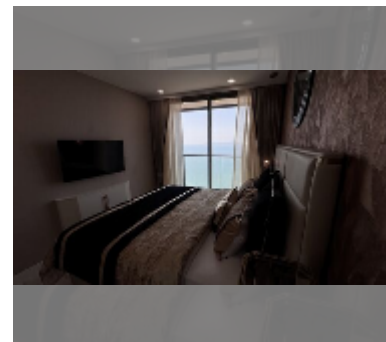

Condo for sale 1 bedroom 37 m² in Copacabana Beach Jomtien, Pattaya

฿ 6,870,000

UNIT PARAMETERS:

UID	FS-242240
quota	thai quota
type	1 bedroom
size	37m²
floor	42
view	sea view
quality	good
equipment: furniture, air conditioner, television, washing-machine, refrigerator	

PROJECT PARAMETERS:

district	Jomtien
buildings	1
floors	59
built in	2022
maintenance	฿ 22,200/year

FACILITIES:

General information: highrise, meters to beach: 50, minutes to beach: 1, shuttle bus, beach front, open parking, multy-level parking.

Swimming pool: swimming pool, rooftop pool, infinity view, jacuzzi, pool bar , sunbathing area.

Chill zone: chill zone, garden, rooftop chillout.

Health zone: gym, sauna, hamam.

Other: lobby, meeting room, games room, kids playgarden, CCTV, security.