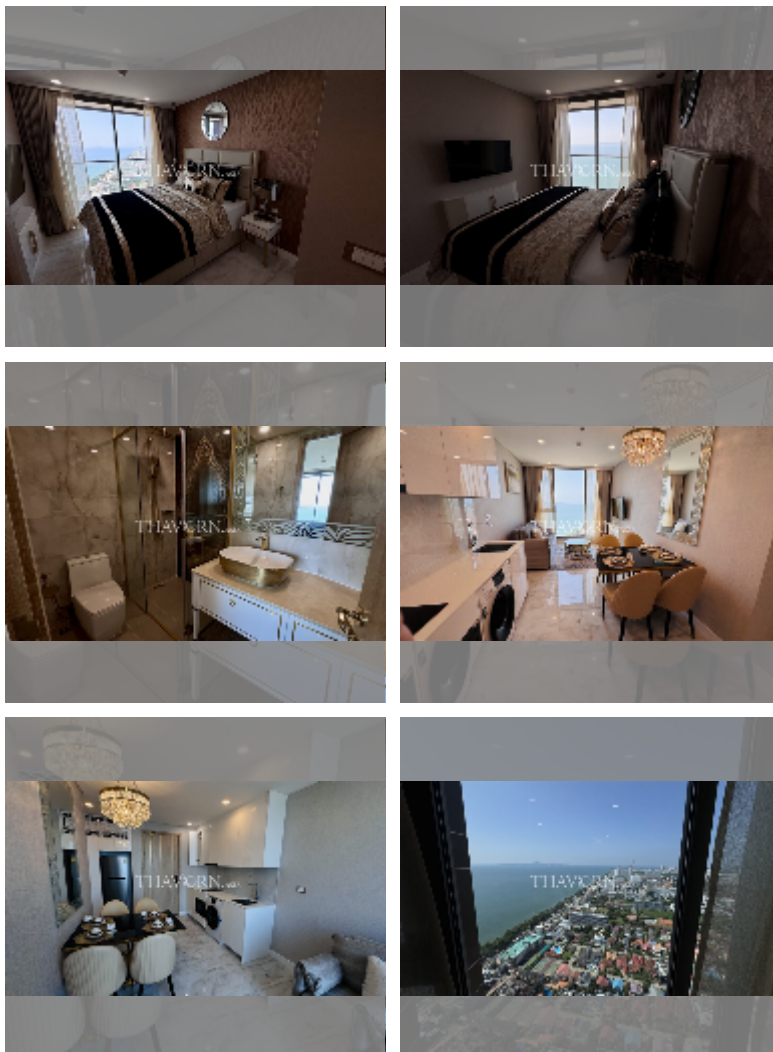

Condo for sale 1 bedroom 37 m² in Copacabana Beach Jomtien, Pattaya

฿ 6,870,000

UNIT PARAMETERS:

UID	FS-242240
quota	thai quota
type	1 bedroom
size	37m²
floor	42
view	sea view
quality	good
equipment: furniture, air conditioner, television, washing-machine, refrigerator	

PROJECT PARAMETERS:

district	Jomtien
buildings	1
floors	59
built in	2022
maintenance	฿ 22,200/year

FACILITIES:

General information: highrise, meters to beach: 50, minutes to beach: 1, shuttle bus, beach front, open parking, multy-level parking.

Swimming pool: swimming pool, rooftop pool, infinity view, jacuzzi, pool bar , sunbathing area.

Chill zone: chill zone, garden, rooftop chillout.

Health zone: gym, sauna, hamam.

Other: lobby, meeting room, games room, kids playgarden, CCTV, security.