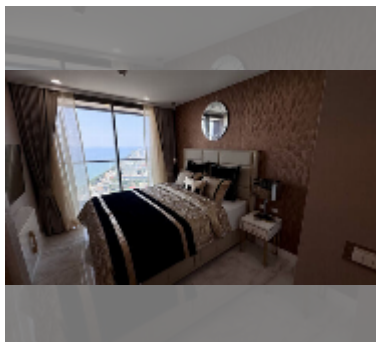

Condo for sale 1 bedroom 37 m² in Copacabana Beach Jomtien, Pattaya

฿ 6,870,000

UNIT PARAMETERS:

UID	FS-242240
quota	thai quota
type	1 bedroom
size	37m²
floor	42
view	sea view
quality	good
equipment: furniture, air conditioner, television, washing-machine, refrigerator	

PROJECT PARAMETERS:

district	Jomtien
buildings	1
floors	59
built in	2022
maintenance	฿ 22,200/year

FACILITIES:

General information: highrise, meters to beach: 50, minutes to beach: 1, shuttle bus, beach front, open parking, multy-level parking.

Swimming pool: swimming pool, rooftop pool, infinity view, jacuzzi, pool bar , sunbathing area.

Chill zone: chill zone, garden, rooftop chillout.

Health zone: gym, sauna, hamam.

Other: lobby, meeting room, games room, kids playgarden, CCTV, security.