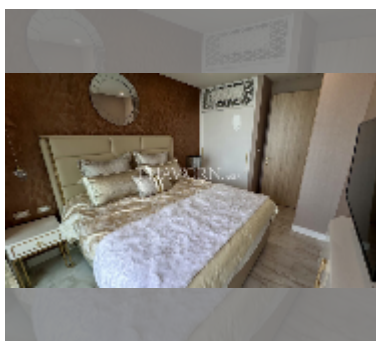

Condo for sale 1 bedroom 37 m² in Copacabana Beach Jomtien, Pattaya

฿ 7,070,000

UNIT PARAMETERS:

UID	FS-242239
quota	thai quota
type	1 bedroom
size	37m²
floor	53
view	sea view
quality	good
equipment: furniture, air conditioner, television, washing-machine, refrigerator	

PROJECT PARAMETERS:

district	Jomtien
buildings	1
floors	59
built in	2022
maintenance	฿ 22,200/year

FACILITIES:

General information: highrise, meters to beach: 50, minutes to beach: 1, shuttle bus, beach front, open parking, multy-level parking.

Swimming pool: swimming pool, rooftop pool, infinity view, jacuzzi, pool bar , sunbathing area.

Chill zone: chill zone, garden, rooftop chillout.

Health zone: gym, sauna, hamam.

Other: lobby, meeting room, games room, kids playgarden, CCTV, security.