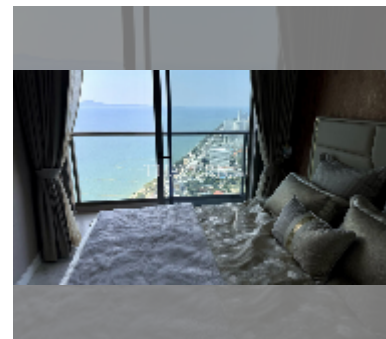

Condo for sale 1 bedroom 37 m² in Copacabana Beach Jomtien, Pattaya

฿ 7,070,000

UNIT PARAMETERS:

UID	FS-242239
quota	thai quota
type	1 bedroom
size	37m²
floor	53
view	sea view
quality	good
equipment: furniture, air conditioner, television, washing-machine, refrigerator	

PROJECT PARAMETERS:

district	Jomtien
buildings	1
floors	59
built in	2022
maintenance	฿ 22,200/year

FACILITIES:

General information: highrise, meters to beach: 50, minutes to beach: 1, shuttle bus, beach front, open parking, multy-level parking.

Swimming pool: swimming pool, rooftop pool, infinity view, jacuzzi, pool bar , sunbathing area.

Chill zone: chill zone, garden, rooftop chillout.

Health zone: gym, sauna, hamam.

Other: lobby, meeting room, games room, kids playgarden, CCTV, security.