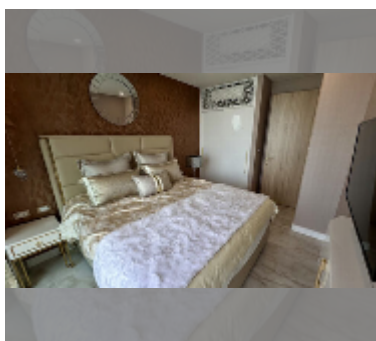

Condo for sale 1 bedroom 37 m² in Copacabana Beach Jomtien, Pattaya

฿ 7,070,000

UNIT PARAMETERS:

UID	FS-242239
quota	thai quota
type	1 bedroom
size	37m²
floor	53
view	sea view
quality	good
equipment: furniture, air conditioner, television, washing-machine, refrigerator	

PROJECT PARAMETERS:

district	Jomtien
buildings	1
floors	59
built in	2022
maintenance	฿ 22,200/year

FACILITIES:

General information: highrise, meters to beach: 50, minutes to beach: 1, shuttle bus, beach front, open parking, multy-level parking.

Swimming pool: swimming pool, rooftop pool, infinity view, jacuzzi, pool bar , sunbathing area.

Chill zone: chill zone, garden, rooftop chillout.

Health zone: gym, sauna, hamam.

Other: lobby, meeting room, games room, kids playgarden, CCTV, security.