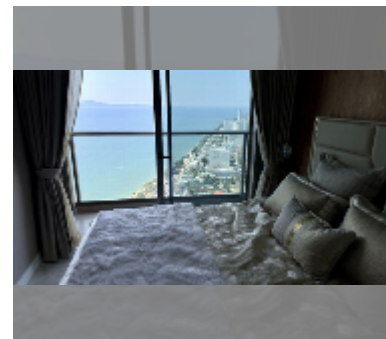

Condo for sale 1 bedroom 37 m² in Copacabana Beach Jomtien, Pattaya

฿ 7,070,000

UNIT PARAMETERS:

UID	FS-242239
quota	thai quota
type	1 bedroom
size	37m²
floor	53
view	sea view
quality	good
equipment: furniture, air conditioner, television, washing-machine, refrigerator	

PROJECT PARAMETERS:

district	Jomtien
buildings	1
floors	59
built in	2022
maintenance	฿ 22,200/year

FACILITIES:

General information: highrise, meters to beach: 50, minutes to beach: 1, shuttle bus, beach front, open parking, multy-level parking.

Swimming pool: swimming pool, rooftop pool, infinity view, jacuzzi, pool bar , sunbathing area.

Chill zone: chill zone, garden, rooftop chillout.

Health zone: gym, sauna, hamam.

Other: lobby, meeting room, games room, kids playgarden, CCTV, security.