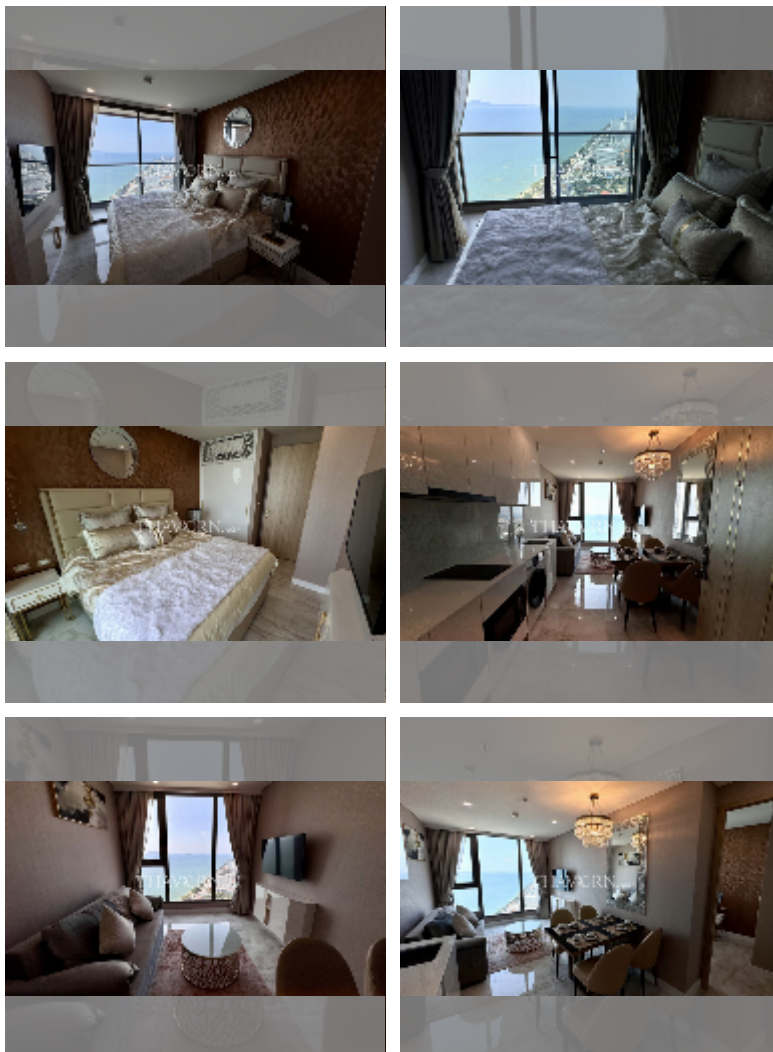

Condo for sale 1 bedroom 37 m² in Copacabana Beach Jomtien, Pattaya

฿ 7,070,000

UNIT PARAMETERS:

UID	FS-242239
quota	thai quota
type	1 bedroom
size	37m²
floor	53
view	sea view
quality	good
equipment: furniture, air conditioner, television, washing-machine, refrigerator	

PROJECT PARAMETERS:

district	Jomtien
buildings	1
floors	59
built in	2022
maintenance	฿ 22,200/year

FACILITIES:

General information: highrise, meters to beach: 50, minutes to beach: 1, shuttle bus, beach front, open parking, multy-level parking.

Swimming pool: swimming pool, rooftop pool, infinity view, jacuzzi, pool bar , sunbathing area.

Chill zone: chill zone, garden, rooftop chillout.

Health zone: gym, sauna, hamam.

Other: lobby, meeting room, games room, kids playgarden, CCTV, security.