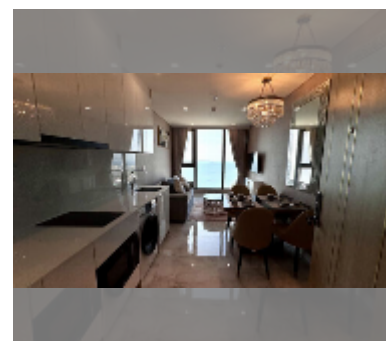

Condo for sale 1 bedroom 37 m² in Copacabana Beach Jomtien, Pattaya

฿ 7,070,000

UNIT PARAMETERS:

UID	FS-242239
quota	thai quota
type	1 bedroom
size	37m²
floor	53
view	sea view
quality	good
equipment: furniture, air conditioner, television, washing-machine, refrigerator	

PROJECT PARAMETERS:

district	Jomtien
buildings	1
floors	59
built in	2022
maintenance	฿ 22,200/year

FACILITIES:

General information: highrise, meters to beach: 50, minutes to beach: 1, shuttle bus, beach front, open parking, multy-level parking.

Swimming pool: swimming pool, rooftop pool, infinity view, jacuzzi, pool bar , sunbathing area.

Chill zone: chill zone, garden, rooftop chillout.

Health zone: gym, sauna, hamam.

Other: lobby, meeting room, games room, kids playgarden, CCTV, security.