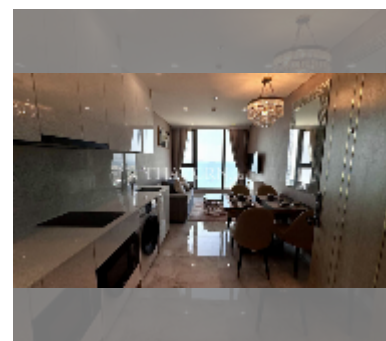

Condo for sale 1 bedroom 37 m² in Copacabana Beach Jomtien, Pattaya

฿ 7,070,000

UNIT PARAMETERS:

UID	FS-242239
quota	thai quota
type	1 bedroom
size	37m²
floor	53
view	sea view
quality	good
equipment: furniture, air conditioner, television, washing-machine, refrigerator	

PROJECT PARAMETERS:

district	Jomtien
buildings	1
floors	59
built in	2022
maintenance	฿ 22,200/year

FACILITIES:

General information: highrise, meters to beach: 50, minutes to beach: 1, shuttle bus, beach front, open parking, multy-level parking.

Swimming pool: swimming pool, rooftop pool, infinity view, jacuzzi, pool bar , sunbathing area.

Chill zone: chill zone, garden, rooftop chillout.

Health zone: gym, sauna, hamam.

Other: lobby, meeting room, games room, kids playgarden, CCTV, security.