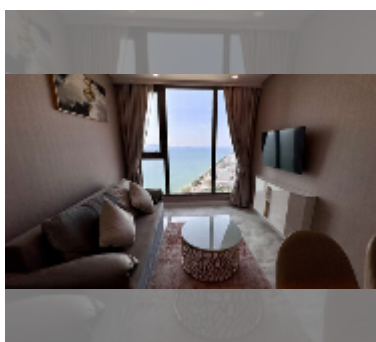

Condo for sale 1 bedroom 37 m² in Copacabana Beach Jomtien, Pattaya

฿ 7,070,000

UNIT PARAMETERS:

UID	FS-242239
quota	thai quota
type	1 bedroom
size	37m²
floor	53
view	sea view
quality	good
equipment: furniture, air conditioner, television, washing-machine, refrigerator	

PROJECT PARAMETERS:

district	Jomtien
buildings	1
floors	59
built in	2022
maintenance	฿ 22,200/year

FACILITIES:

General information: highrise, meters to beach: 50, minutes to beach: 1, shuttle bus, beach front, open parking, multy-level parking.

Swimming pool: swimming pool, rooftop pool, infinity view, jacuzzi, pool bar , sunbathing area.

Chill zone: chill zone, garden, rooftop chillout.

Health zone: gym, sauna, hamam.

Other: lobby, meeting room, games room, kids playgarden, CCTV, security.