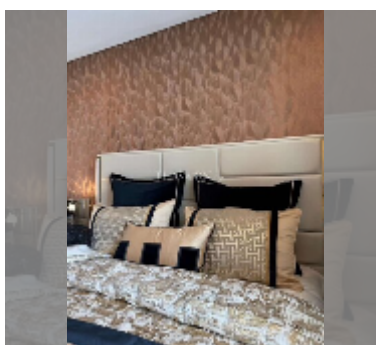

Condo for sale 1 bedroom 35 m² in Copacabana Beach Jomtien, Pattaya

฿ 4,940,000

UNIT PARAMETERS:

UID	FS-242238
quota	thai quota
type	1 bedroom
size	35m²
floor	23
view	sea view
quality	good
equipment: furniture, air conditioner, washing-machine	

PROJECT PARAMETERS:

district	Jomtien
buildings	1
floors	59
built in	2022
maintenance	฿ 21,000/year

FACILITIES:

General information: highrise, meters to beach: 50, minutes to beach: 1, shuttle bus, beach front, open parking, multy-level parking.

Swimming pool: swimming pool, rooftop pool, infinity view, jacuzzi, pool bar , sunbathing area.

Chill zone: chill zone, garden, rooftop chillout.

Health zone: gym, sauna, hamam.

Other: lobby, meeting room, games room, kids playgarden, CCTV, security.