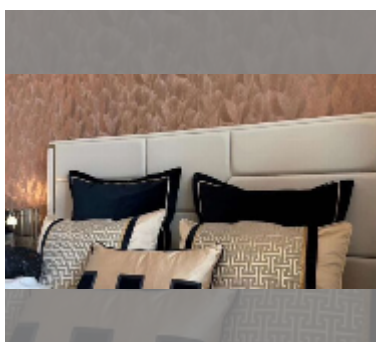

Продается квартира 1 спальня 35 м² в ЖК Sorasabana Beach Jomtien, Паттайя

฿ 4 940 000

ПАРАМЕТРЫ ОБЪЕКТА:

UID	FS-242238
квота	тайская квота
тип	1 спальня
площадь	35м²
этаж	23
вид	вид на море
состояние	хорошее
объекта	
комплектация:	мебель, кондиционер, стиральная машина

О ЖИЛОМ КОМПЛЕКСЕ (ДОМЕ):

район	Джомтьен
зданий	1
этажность	59
год сдачи	2022
обслуживание	฿ 21 000/год

УДОБСТВА:

Общие сведения: высотка, метров до пляжа: 50, минут до пляжа: 1, шатл бас, первая линия, наземная парковка, многоуровневая парковка.

Бассейн: бассейн, бассейн на крыше, панорамный бассейн, джакузи, бар у бассейна, зона загара.

Зона отдыха: зона отдыха, сад, зона отдыха на крыше.

Секция здоровья: тренажерный зал, сауна, хамам.

Другое: лобби, переговорная комната, игровая комната, детская площадка, видеонаблюдение, охрана.