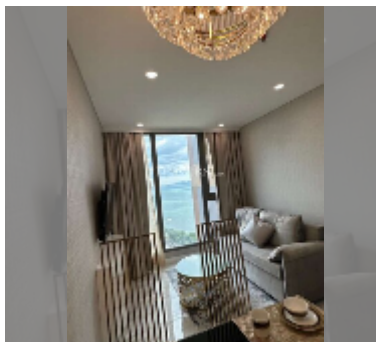

Condo for sale 1 bedroom 35 m² in Copacabana Beach Jomtien, Pattaya

฿ 4,940,000

UNIT PARAMETERS:

UID	FS-242238
quota	thai quota
type	1 bedroom
size	35m²
floor	23
view	sea view
quality	good
equipment: furniture, air conditioner, washing-machine	

PROJECT PARAMETERS:

district	Jomtien
buildings	1
floors	59
built in	2022
maintenance	฿ 21,000/year

FACILITIES:

General information: highrise, meters to beach: 50, minutes to beach: 1, shuttle bus, beach front, open parking, multy-level parking.

Swimming pool: swimming pool, rooftop pool, infinity view, jacuzzi, pool bar , sunbathing area.

Chill zone: chill zone, garden, rooftop chillout.

Health zone: gym, sauna, hamam.

Other: lobby, meeting room, games room, kids playgarden, CCTV, security.