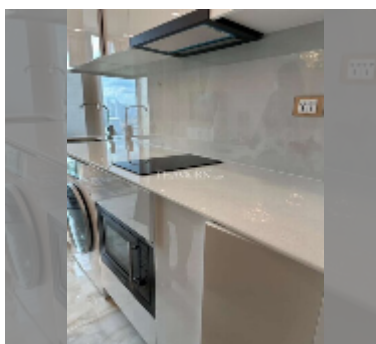

Condo for sale 1 bedroom 35 m² in Copacabana Beach Jomtien, Pattaya

฿ 4,940,000

UNIT PARAMETERS:

UID	FS-242238
quota	thai quota
type	1 bedroom
size	35m²
floor	23
view	sea view
quality	good
equipment: furniture, air conditioner, washing-machine	

PROJECT PARAMETERS:

district	Jomtien
buildings	1
floors	59
built in	2022
maintenance	฿ 21,000/year

FACILITIES:

General information: highrise, meters to beach: 50, minutes to beach: 1, shuttle bus, beach front, open parking, multy-level parking.

Swimming pool: swimming pool, rooftop pool, infinity view, jacuzzi, pool bar , sunbathing area.

Chill zone: chill zone, garden, rooftop chillout.

Health zone: gym, sauna, hamam.

Other: lobby, meeting room, games room, kids playgarden, CCTV, security.