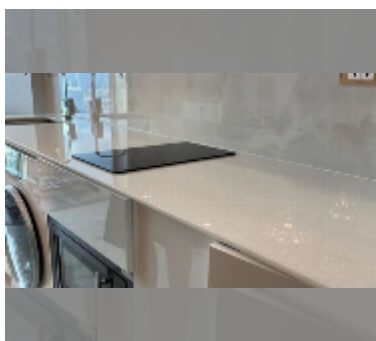

Продается квартира 1 спальня 35 м² в ЖК Sorasabana Beach Jomtien, Паттайя

฿ 4 940 000

ПАРАМЕТРЫ ОБЪЕКТА:

UID	FS-242238
квота	тайская квота
тип	1 спальня
площадь	35м²
этаж	23
вид	вид на море
состояние	хорошее
объекта	
комплектация:	мебель, кондиционер, стиральная машина

О ЖИЛОМ КОМПЛЕКСЕ (ДОМЕ):

район	Джомтьен
зданий	1
этажность	59
год сдачи	2022
обслуживание	฿ 21 000/год

УДОБСТВА:

Общие сведения: высотка, метров до пляжа: 50, минут до пляжа: 1, шатл бас, первая линия, наземная парковка, многоуровневая парковка.

Бассейн: бассейн, бассейн на крыше, панорамный бассейн, джакузи, бар у бассейна, зона загара.

Зона отдыха: зона отдыха, сад, зона отдыха на крыше.

Секция здоровья: тренажерный зал, сауна, хамам.

Другое: лобби, переговорная комната, игровая комната, детская площадка, видеонаблюдение, охрана.