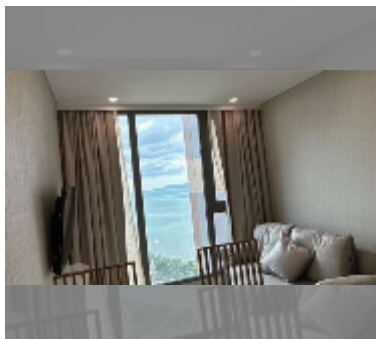

Продается квартира 1 спальня 35 м² в ЖК Sorasabana Beach Jomtien, Паттайя

฿ 4 940 000

ПАРАМЕТРЫ ОБЪЕКТА:

UID	FS-242238
квота	тайская квота
тип	1 спальня
площадь	35м²
этаж	23
вид	вид на море
состояние	хорошее
объекта	
комплектация:	мебель, кондиционер, стиральная машина

О ЖИЛОМ КОМПЛЕКСЕ (ДОМЕ):

район	Джомтьен
зданий	1
этажность	59
год сдачи	2022
обслуживание	฿ 21 000/год

УДОБСТВА:

Общие сведения: высотка, метров до пляжа: 50, минут до пляжа: 1, шатл бас, первая линия, наземная парковка, многоуровневая парковка.

Бассейн: бассейн, бассейн на крыше, панорамный бассейн, джакузи, бар у бассейна, зона загара.

Зона отдыха: зона отдыха, сад, зона отдыха на крыше.

Секция здоровья: тренажерный зал, сауна, хамам.

Другое: лобби, переговорная комната, игровая комната, детская площадка, видеонаблюдение, охрана.