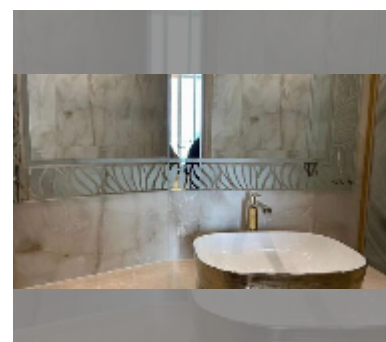

Продается квартира 1 спальня 35 м² в ЖК Sorasabana Beach Jomtien, Паттайя

฿ 4 940 000

ПАРАМЕТРЫ ОБЪЕКТА:

UID	FS-242238
квота	тайская квота
тип	1 спальня
площадь	35м²
этаж	23
вид	вид на море
состояние	хорошее
объекта	
комплектация:	мебель, кондиционер, стиральная машина

О ЖИЛОМ КОМПЛЕКСЕ (ДОМЕ):

район	Джомтьен
зданий	1
этажность	59
год сдачи	2022
обслуживание	฿ 21 000/год

УДОБСТВА:

Общие сведения: высотка, метров до пляжа: 50, минут до пляжа: 1, шатл бас, первая линия, наземная парковка, многоуровневая парковка.

Бассейн: бассейн, бассейн на крыше, панорамный бассейн, джакузи, бар у бассейна, зона загара.

Зона отдыха: зона отдыха, сад, зона отдыха на крыше.

Секция здоровья: тренажерный зал, сауна, хамам.

Другое: лобби, переговорная комната, игровая комната, детская площадка, видеонаблюдение, охрана.