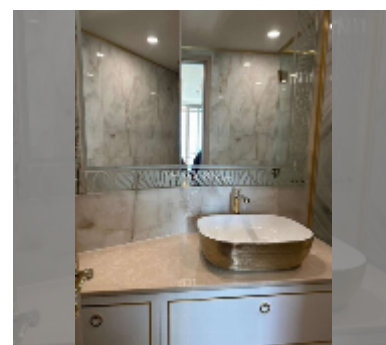

Condo for sale 1 bedroom 35 m² in Copacabana Beach Jomtien, Pattaya

฿ 4,940,000

UNIT PARAMETERS:

UID	FS-242238
quota	thai quota
type	1 bedroom
size	35m²
floor	23
view	sea view
quality	good
equipment: furniture, air conditioner, washing-machine	

PROJECT PARAMETERS:

district	Jomtien
buildings	1
floors	59
built in	2022
maintenance	฿ 21,000/year

FACILITIES:

General information: highrise, meters to beach: 50, minutes to beach: 1, shuttle bus, beach front, open parking, multy-level parking.

Swimming pool: swimming pool, rooftop pool, infinity view, jacuzzi, pool bar , sunbathing area.

Chill zone: chill zone, garden, rooftop chillout.

Health zone: gym, sauna, hamam.

Other: lobby, meeting room, games room, kids playgarden, CCTV, security.