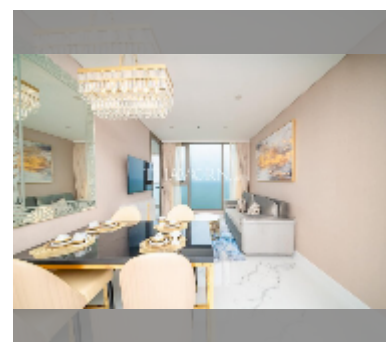

Condo for sale 2 bedroom 65 m² in Copacabana Beach Jomtien, Pattaya

฿ 12,940,000

UNIT PARAMETERS:

UID	FS-242237
quota	thai quota
type	2 bedroom
size	65m²
floor	37
view	sea view
quality	good
equipment: furniture, air conditioner, television, washing-machine, refrigerator	

PROJECT PARAMETERS:

district	Jomtien
buildings	1
floors	59
built in	2022
maintenance	฿ 39,000/year

FACILITIES:

General information: highrise, meters to beach: 50, minutes to beach: 1, shuttle bus, beach front, open parking, multy-level parking.

Swimming pool: swimming pool, rooftop pool, infinity view, jacuzzi, pool bar , sunbathing area.

Chill zone: chill zone, garden, rooftop chillout.

Health zone: gym, sauna, hamam.

Other: lobby, meeting room, games room, kids playgarden, CCTV, security.