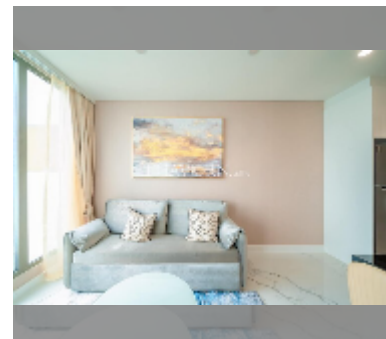

Condo for sale 2 bedroom 65 m² in Copacabana Beach Jomtien, Pattaya

฿ 12,940,000

UNIT PARAMETERS:

UID	FS-242237
quota	thai quota
type	2 bedroom
size	65m²
floor	37
view	sea view
quality	good
equipment: furniture, air conditioner, television, washing-machine, refrigerator	

PROJECT PARAMETERS:

district	Jomtien
buildings	1
floors	59
built in	2022
maintenance	฿ 39,000/year

FACILITIES:

General information: highrise, meters to beach: 50, minutes to beach: 1, shuttle bus, beach front, open parking, multy-level parking.

Swimming pool: swimming pool, rooftop pool, infinity view, jacuzzi, pool bar , sunbathing area.

Chill zone: chill zone, garden, rooftop chillout.

Health zone: gym, sauna, hamam.

Other: lobby, meeting room, games room, kids playgarden, CCTV, security.