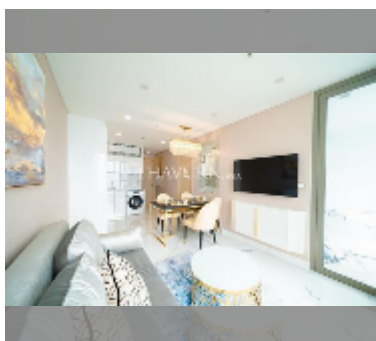

Condo for sale 2 bedroom 65 m² in Copacabana Beach Jomtien, Pattaya

฿ 12,940,000

UNIT PARAMETERS:

UID	FS-242237
quota	thai quota
type	2 bedroom
size	65m²
floor	37
view	sea view
quality	good
equipment: furniture, air conditioner, television, washing-machine, refrigerator	

PROJECT PARAMETERS:

district	Jomtien
buildings	1
floors	59
built in	2022
maintenance	฿ 39,000/year

FACILITIES:

General information: highrise, meters to beach: 50, minutes to beach: 1, shuttle bus, beach front, open parking, multy-level parking.

Swimming pool: swimming pool, rooftop pool, infinity view, jacuzzi, pool bar , sunbathing area.

Chill zone: chill zone, garden, rooftop chillout.

Health zone: gym, sauna, hamam.

Other: lobby, meeting room, games room, kids playgarden, CCTV, security.