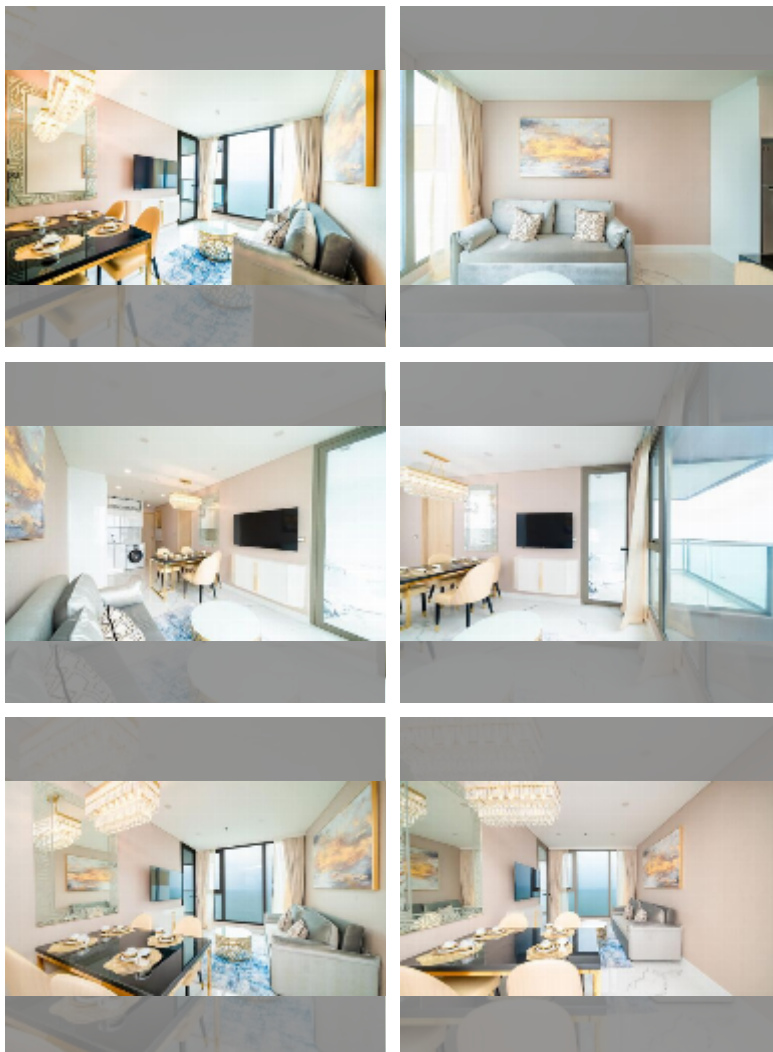

Condo for sale 2 bedroom 65 m² in Copacabana Beach Jomtien, Pattaya

฿ 12,940,000

UNIT PARAMETERS:

UID	FS-242237
quota	thai quota
type	2 bedroom
size	65m²
floor	37
view	sea view
quality	good
equipment: furniture, air conditioner, television, washing-machine, refrigerator	

PROJECT PARAMETERS:

district	Jomtien
buildings	1
floors	59
built in	2022
maintenance	฿ 39,000/year

FACILITIES:

General information: highrise, meters to beach: 50, minutes to beach: 1, shuttle bus, beach front, open parking, multy-level parking.

Swimming pool: swimming pool, rooftop pool, infinity view, jacuzzi, pool bar , sunbathing area.

Chill zone: chill zone, garden, rooftop chillout.

Health zone: gym, sauna, hamam.

Other: lobby, meeting room, games room, kids playgarden, CCTV, security.