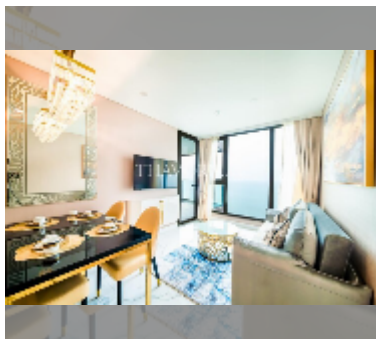

Condo for sale 2 bedroom 65 m² in Copacabana Beach Jomtien, Pattaya

฿ 12,940,000

UNIT PARAMETERS:

UID	FS-242237
quota	thai quota
type	2 bedroom
size	65m²
floor	37
view	sea view
quality	good
equipment: furniture, air conditioner, television, washing-machine, refrigerator	

PROJECT PARAMETERS:

district	Jomtien
buildings	1
floors	59
built in	2022
maintenance	฿ 39,000/year

FACILITIES:

General information: highrise, meters to beach: 50, minutes to beach: 1, shuttle bus, beach front, open parking, multy-level parking.

Swimming pool: swimming pool, rooftop pool, infinity view, jacuzzi, pool bar , sunbathing area.

Chill zone: chill zone, garden, rooftop chillout.

Health zone: gym, sauna, hamam.

Other: lobby, meeting room, games room, kids playgarden, CCTV, security.