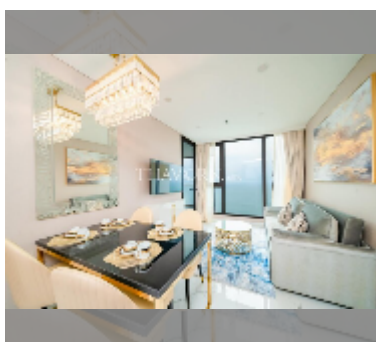

Condo for sale 2 bedroom 65 m² in Copacabana Beach Jomtien, Pattaya

฿ 12,940,000

UNIT PARAMETERS:

UID	FS-242237
quota	thai quota
type	2 bedroom
size	65m²
floor	37
view	sea view
quality	good
equipment: furniture, air conditioner, television, washing-machine, refrigerator	

PROJECT PARAMETERS:

district	Jomtien
buildings	1
floors	59
built in	2022
maintenance	฿ 39,000/year

FACILITIES:

General information: highrise, meters to beach: 50, minutes to beach: 1, shuttle bus, beach front, open parking, multy-level parking.

Swimming pool: swimming pool, rooftop pool, infinity view, jacuzzi, pool bar , sunbathing area.

Chill zone: chill zone, garden, rooftop chillout.

Health zone: gym, sauna, hamam.

Other: lobby, meeting room, games room, kids playgarden, CCTV, security.