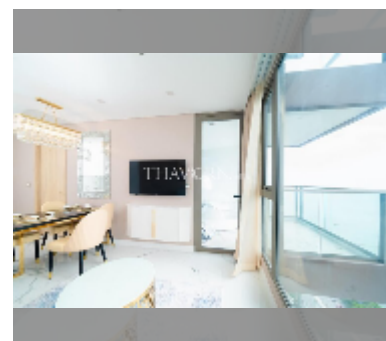

Condo for sale 2 bedroom 65 m² in Copacabana Beach Jomtien, Pattaya

฿ 12,940,000

UNIT PARAMETERS:

UID	FS-242237
quota	thai quota
type	2 bedroom
size	65m²
floor	37
view	sea view
quality	good
equipment: furniture, air conditioner, television, washing-machine, refrigerator	

PROJECT PARAMETERS:

district	Jomtien
buildings	1
floors	59
built in	2022
maintenance	฿ 39,000/year

FACILITIES:

General information: highrise, meters to beach: 50, minutes to beach: 1, shuttle bus, beach front, open parking, multy-level parking.

Swimming pool: swimming pool, rooftop pool, infinity view, jacuzzi, pool bar , sunbathing area.

Chill zone: chill zone, garden, rooftop chillout.

Health zone: gym, sauna, hamam.

Other: lobby, meeting room, games room, kids playgarden, CCTV, security.