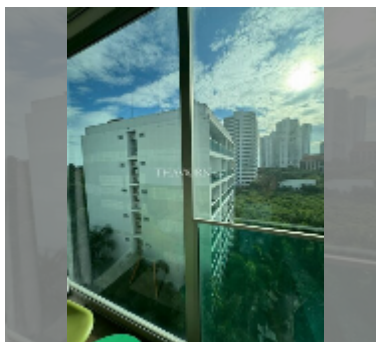

Condo for sale 1 bedroom 35 m² in Club Royal, Pattaya

฿ 2,100,000

UNIT PARAMETERS:

UID	FS-242236
quota	foreign quota
type	1 bedroom
size	35m ²
floor	7
view	city view
equipment: furniture, air conditioner, refrigerator	

Swimming pool: swimming pool, kids pool, jacuzzi.

Chill zone: garden.

Health zone: gym.

Other: lobby, CCTV, security.

[details](#)