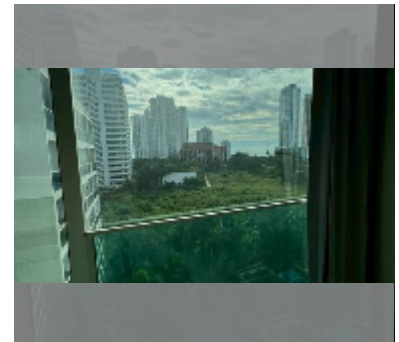

Condo for sale 1 bedroom 35 m² in Club Royal, Pattaya

฿ 1,800,000

UNIT PARAMETERS:

UID	FS-242236
quota	foreign quota
type	1 bedroom
size	35m²
floor	7
view	city view
equipment: furniture, air conditioner, refrigerator	

PROJECT PARAMETERS:

district	Wongamat
buildings	4
floors	8
built in	2016
maintenance	฿ 16,800/year

FACILITIES:

General information: resort, meters to beach: 200, minutes to beach: 5, underground parking.

Swimming pool: swimming pool, kids pool, jacuzzi.

Chill zone: garden.

Health zone: gym.

Other: lobby, CCTV, security.