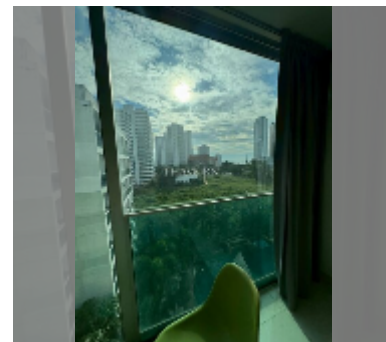

Condo for sale 1 bedroom 35 m² in Club Royal, Pattaya

฿ 2,100,000

UNIT PARAMETERS:

UID	FS-242236
quota	foreign quota
type	1 bedroom
size	35m ²
floor	7
view	city view
equipment: furniture, air conditioner, refrigerator	

Swimming pool: swimming pool, kids pool, jacuzzi.

Chill zone: garden.

Health zone: gym.

Other: lobby, CCTV, security.

[details](#)