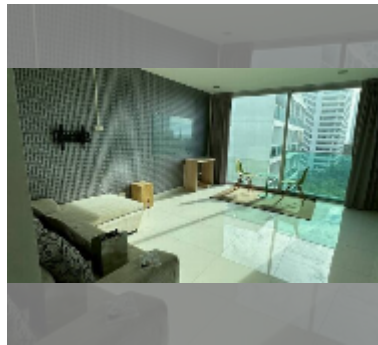

Condo for sale 1 bedroom 35 m² in Club Royal, Pattaya

฿ 1,800,000

UNIT PARAMETERS:

UID	FS-242236
quota	foreign quota
type	1 bedroom
size	35m ²
floor	7
view	city view
equipment: furniture, air conditioner, refrigerator	

PROJECT PARAMETERS:

district	Wongamat
buildings	4
floors	8
built in	2016
maintenance	฿ 16,800/year

FACILITIES:

General information: resort, meters to beach: 200, minutes to beach: 5, underground parking.

Swimming pool: swimming pool, kids pool, jacuzzi.

Chill zone: garden.

Health zone: gym.

Other: lobby, CCTV, security.

[details](#)