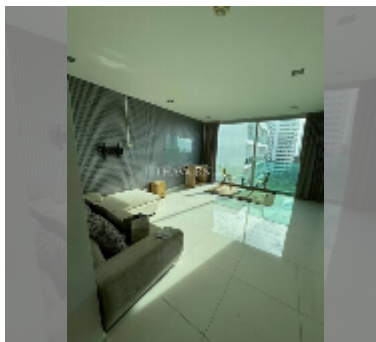

Condo for sale 1 bedroom 35 m² in Club Royal, Pattaya

฿ 2,100,000

UNIT PARAMETERS:

UID	FS-242236
quota	foreign quota
type	1 bedroom
size	35m ²
floor	7
view	city view
equipment: furniture, air conditioner, refrigerator	

Swimming pool: swimming pool, kids pool, jacuzzi.

Chill zone: garden.

Health zone: gym.

Other: lobby, CCTV, security.

[details](#)