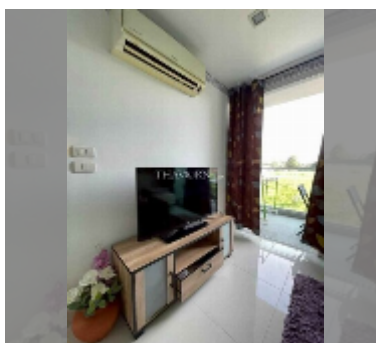

Condo for sale 1 bedroom 43 m² in Club Royal, Pattaya

฿ 2,100,000

UNIT PARAMETERS:

UID	FS-242235
quota	thai quota
type	1 bedroom
size	43m ²
floor	4
view	city view
quality	good
equipment: furniture, air conditioner, television, refrigerator	

Swimming pool: swimming pool, kids pool, jacuzzi.

Chill zone: garden.

Health zone: gym.

Other: lobby, CCTV, security.

[details](#)