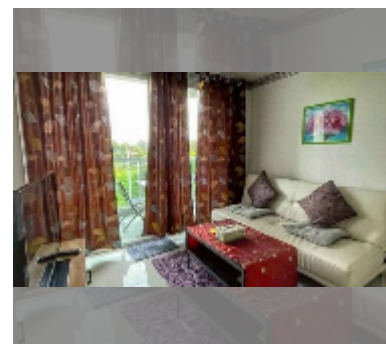

Condo for sale 1 bedroom 43 m² in Club Royal, Pattaya

฿ 2,100,000

UNIT PARAMETERS:

UID	FS-242235
quota	thai quota
type	1 bedroom
size	43m²
floor	4
view	city view
quality	good
equipment: furniture, air conditioner, television, refrigerator	

PROJECT PARAMETERS:

district	Wongamat
buildings	4
floors	8
built in	2016
maintenance	฿ 20,640/year

FACILITIES:

General information: resort, meters to beach: 200, minutes to beach: 5, underground parking.

Swimming pool: swimming pool, kids pool, jacuzzi.

Chill zone: garden.

Health zone: gym.

Other: lobby, CCTV, security.