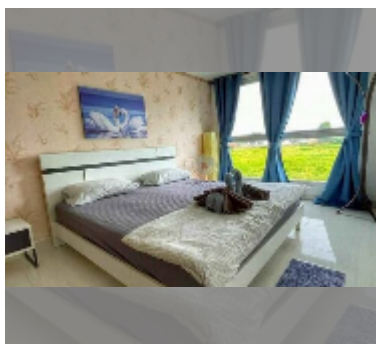

Condo for sale 1 bedroom 43 m² in Club Royal, Pattaya

฿ 2,100,000

UNIT PARAMETERS:

UID	FS-242235
quota	thai quota
type	1 bedroom
size	43m²
floor	4
view	city view
quality	good
equipment: furniture, air conditioner, television, refrigerator	

PROJECT PARAMETERS:

district	Wongamat
buildings	4
floors	8
built in	2016
maintenance	฿ 20,640/year

FACILITIES:

General information: resort, meters to beach: 200, minutes to beach: 5, underground parking.

Swimming pool: swimming pool, kids pool, jacuzzi.

Chill zone: garden.

Health zone: gym.

Other: lobby, CCTV, security.