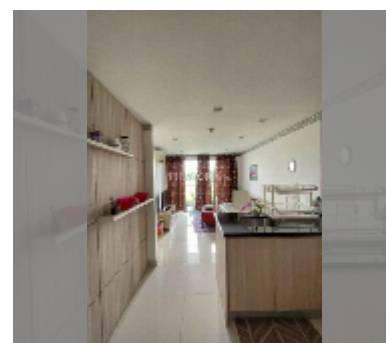

Condo for sale 1 bedroom 43 m² in Club Royal, Pattaya

฿ 2,100,000

UNIT PARAMETERS:

UID	FS-242235
quota	thai quota
type	1 bedroom
size	43m²
floor	4
view	city view
quality	good
equipment: furniture, air conditioner, television, refrigerator	

PROJECT PARAMETERS:

district	Wongamat
buildings	4
floors	8
built in	2016
maintenance	฿ 20,640/year

FACILITIES:

General information: resort, meters to beach: 200, minutes to beach: 5, underground parking.

Swimming pool: swimming pool, kids pool, jacuzzi.

Chill zone: garden.

Health zone: gym.

Other: lobby, CCTV, security.