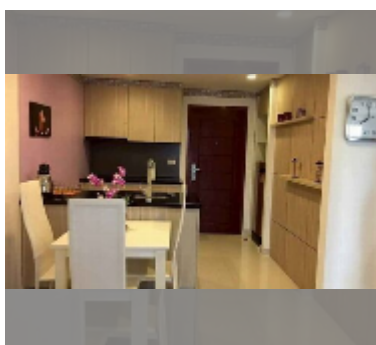

Condo for sale 1 bedroom 43 m² in Club Royal, Pattaya

฿ 2,100,000

UNIT PARAMETERS:

UID	FS-242235
quota	thai quota
type	1 bedroom
size	43m²
floor	4
view	city view
quality	good
equipment: furniture, air conditioner, television, refrigerator	

PROJECT PARAMETERS:

district	Wongamat
buildings	4
floors	8
built in	2016
maintenance	฿ 20,640/year

FACILITIES:

General information: resort, meters to beach: 200, minutes to beach: 5, underground parking.

Swimming pool: swimming pool, kids pool, jacuzzi.

Chill zone: garden.

Health zone: gym.

Other: lobby, CCTV, security.