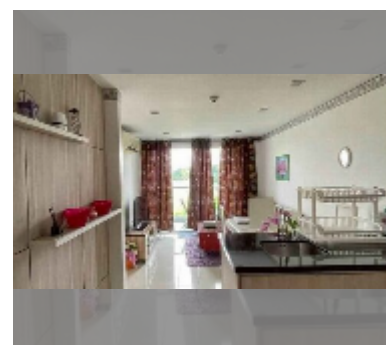

Condo for sale 1 bedroom 43 m² in Club Royal, Pattaya

฿ 2,100,000

UNIT PARAMETERS:

UID	FS-242235
quota	thai quota
type	1 bedroom
size	43m²
floor	4
view	city view
quality	good
equipment: furniture, air conditioner, television, refrigerator	

PROJECT PARAMETERS:

district	Wongamat
buildings	4
floors	8
built in	2016
maintenance	฿ 20,640/year

FACILITIES:

General information: resort, meters to beach: 200, minutes to beach: 5, underground parking.

Swimming pool: swimming pool, kids pool, jacuzzi.

Chill zone: garden.

Health zone: gym.

Other: lobby, CCTV, security.