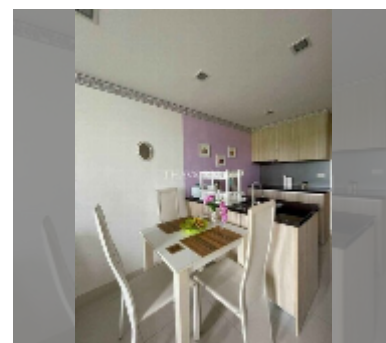

Condo for sale 1 bedroom 43 m² in Club Royal, Pattaya

฿ 2,100,000

UNIT PARAMETERS:

UID	FS-242235
quota	thai quota
type	1 bedroom
size	43m²
floor	4
view	city view
quality	good
equipment: furniture, air conditioner, television, refrigerator	

PROJECT PARAMETERS:

district	Wongamat
buildings	4
floors	8
built in	2016
maintenance	฿ 20,640/year

FACILITIES:

General information: resort, meters to beach: 200, minutes to beach: 5, underground parking.

Swimming pool: swimming pool, kids pool, jacuzzi.

Chill zone: garden.

Health zone: gym.

Other: lobby, CCTV, security.