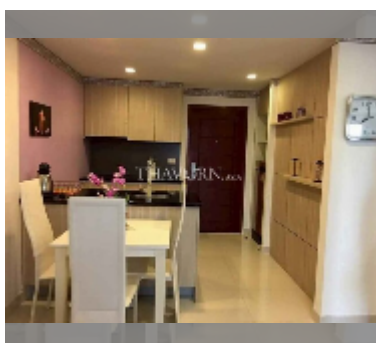

Condo for sale 1 bedroom 43 m² in Club Royal, Pattaya

฿ 2,100,000

UNIT PARAMETERS:

UID	FS-242235
quota	thai quota
type	1 bedroom
size	43m²
floor	4
view	city view
quality	good
equipment: furniture, air conditioner, television, refrigerator	

PROJECT PARAMETERS:

district	Wongamat
buildings	4
floors	8
built in	2016
maintenance	฿ 20,640/year

FACILITIES:

General information: resort, meters to beach: 200, minutes to beach: 5, underground parking.

Swimming pool: swimming pool, kids pool, jacuzzi.

Chill zone: garden.

Health zone: gym.

Other: lobby, CCTV, security.