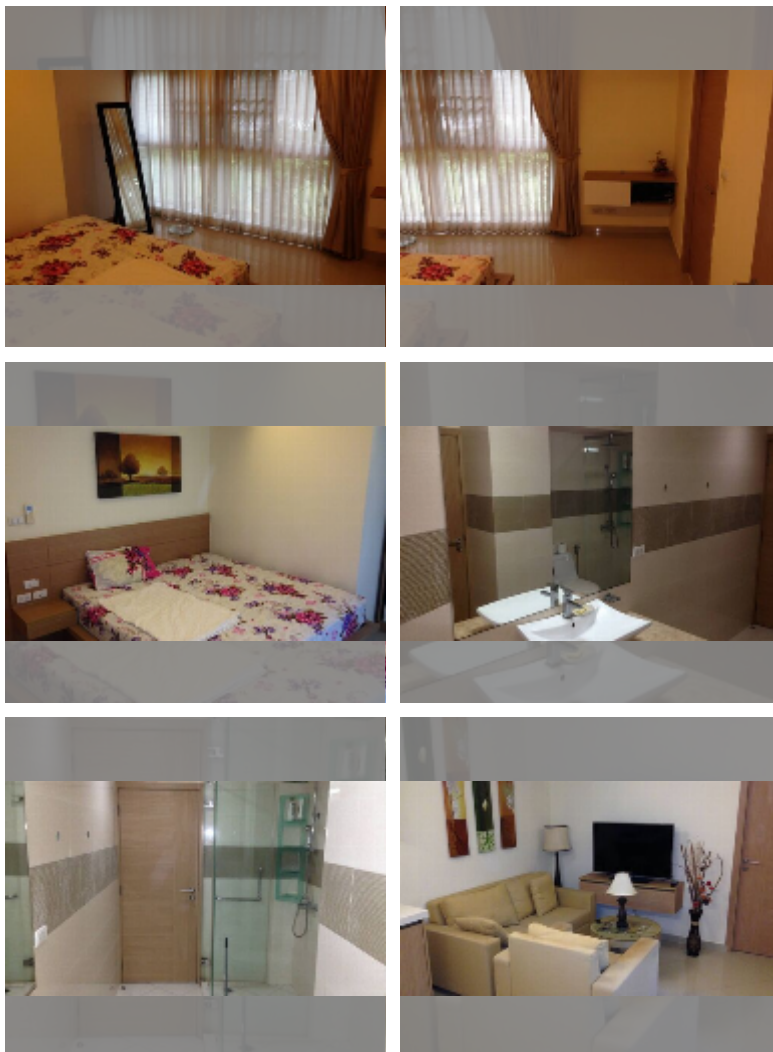

Condo for sale 1 bedroom 53 m² in City Garden Pattaya, Pattaya

฿ 3,590,000

UNIT PARAMETERS:

UID	FS-242231
quota	foreign quota
type	1 bedroom
size	53m²
floor	2
view	city view
quality	fair
equipment: furniture, air conditioner, television, refrigerator	

PROJECT PARAMETERS:

district	Central Pattaya
buildings	5
floors	8
built in	2010

FACILITIES:

General information: resort, meters to beach: 1000, minutes to beach: 10, underground parking, open parking.

Swimming pool: swimming pool, kids pool, rooftop pool, jacuzzi.

Chill zone: chill zone, garden.

Health zone: gym, sauna, hamam.

Other: lobby, CCTV, security, minimart, laundry.