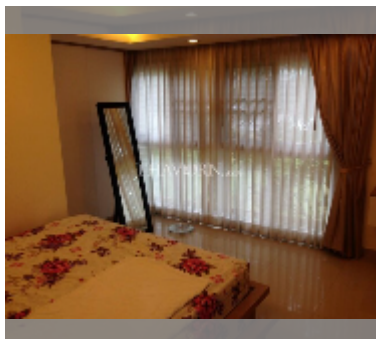

Condo for sale 1 bedroom 53 m² in City Garden Pattaya, Pattaya

฿ 3,680,000

UNIT PARAMETERS:

UID	FS-242231
quota	foreign quota
type	1 bedroom
size	53m ²
floor	2
view	city view
quality	fair
equipment: furniture, air conditioner, television, refrigerator	

PROJECT PARAMETERS:

district	Central Pattaya
buildings	5
floors	8
built in	2010

FACILITIES:

General information: resort, meters to beach: 1000, minutes to beach: 10, underground parking, open parking.
Swimming pool: swimming pool, kids pool, rooftop pool, jacuzzi.
Chill zone: chill zone, garden.
Health zone: gym, sauna, hamam.
Other: lobby, CCTV, security, minimart, laundry.