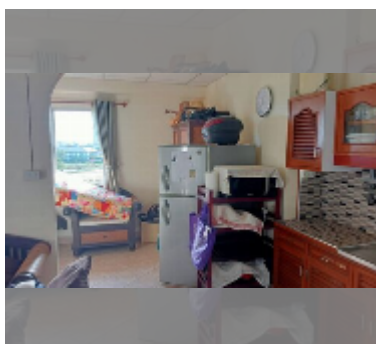

Condo for sale studio 39 m² in Jomtien beach condominium, Pattaya

฿ 1,500,000

UNIT PARAMETERS:

UID	FS-242229
quota	foreign quota
type	studio
size	39m²
floor	5
view	city view
quality	fair
equipment: furniture, air conditioner, television, refrigerator	

PROJECT PARAMETERS:

district	Jomtien
buildings	5
floors	18
built in	1993

FACILITIES:

General information: highrise, open parking.

Swimming pool: swimming pool.

Chill zone: chill zone.

Health zone: gym.

Other: CCTV, security, minimart.