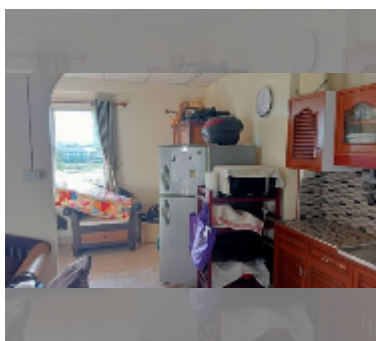

Condo for sale studio 39 m² in Jomtien beach condominium, Pattaya

฿ 1,500,000

UNIT PARAMETERS:

UID	FS-242229
quota	foreign quota
type	studio
size	39m²
floor	5
view	city view
quality	fair
equipment: furniture, air conditioner, television, refrigerator	

PROJECT PARAMETERS:

district	Jomtien
buildings	5
floors	18
built in	1993

FACILITIES:

General information: highrise, open parking.

Swimming pool: swimming pool.

Chill zone: chill zone.

Health zone: gym.

Other: CCTV, security, minimart.