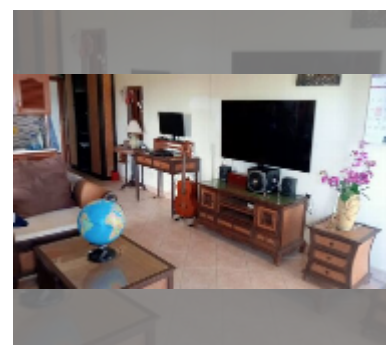

Condo for sale studio 39 m² in Jomtien beach condominium, Pattaya

฿ 1,500,000

UNIT PARAMETERS:

UID	FS-242229
quota	foreign quota
type	studio
size	39m²
floor	5
view	city view
quality	fair
equipment: furniture, air conditioner, television, refrigerator	

PROJECT PARAMETERS:

district	Jomtien
buildings	5
floors	18
built in	1993

FACILITIES:

General information: highrise, open parking.

Swimming pool: swimming pool.

Chill zone: chill zone.

Health zone: gym.

Other: CCTV, security, minimart.