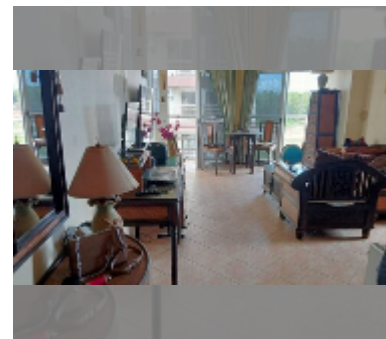

Condo for sale studio 39 m² in Jomtien beach condominium, Pattaya

฿ 1,500,000

UNIT PARAMETERS:

UID	FS-242229
quota	foreign quota
type	studio
size	39m²
floor	5
view	city view
quality	fair
equipment: furniture, air conditioner, television, refrigerator	

PROJECT PARAMETERS:

district	Jomtien
buildings	5
floors	18
built in	1993

FACILITIES:

General information: highrise, open parking.

Swimming pool: swimming pool.

Chill zone: chill zone.

Health zone: gym.

Other: CCTV, security, minimart.