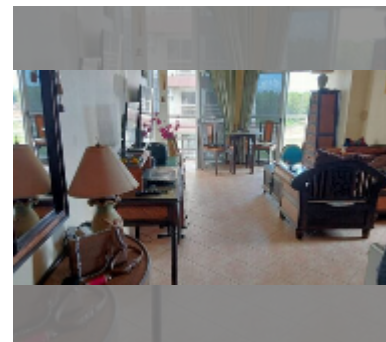

Condo for sale studio 39 m² in Jomtien beach condominium, Pattaya

฿ 1,500,000

UNIT PARAMETERS:

UID	FS-242229
quota	foreign quota
type	studio
size	39m²
floor	5
view	city view
quality	fair
equipment: furniture, air conditioner, television, refrigerator	

PROJECT PARAMETERS:

district	Jomtien
buildings	5
floors	18
built in	1993

FACILITIES:

General information: highrise, open parking.

Swimming pool: swimming pool.

Chill zone: chill zone.

Health zone: gym.

Other: CCTV, security, minimart.