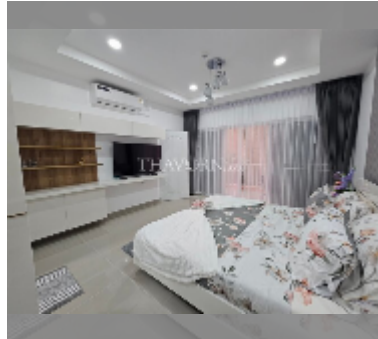

Condo for sale 1 bedroom 45 m² in New Nordic Trend 5, Pattaya

฿ 2,290,000

UNIT PARAMETERS:

UID	FS-242228
quota	thai quota
type	1 bedroom
size	45m²
floor	1
view	pool view
quality	excellent
equipment: furniture, air conditioner, television, washing-machine, refrigerator	

PROJECT PARAMETERS:

district	Pratumnak