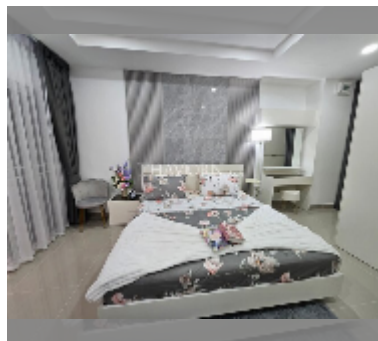

Condo for sale 1 bedroom 45 m² in New Nordic Trend 5, Pattaya

฿ 2,290,000

UNIT PARAMETERS:

UID	FS-242228
quota	thai quota
type	1 bedroom
size	45m²
floor	1
view	pool view
quality	excellent
equipment: furniture, air conditioner, television, washing-machine, refrigerator	

PROJECT PARAMETERS:

district	Pratumnak