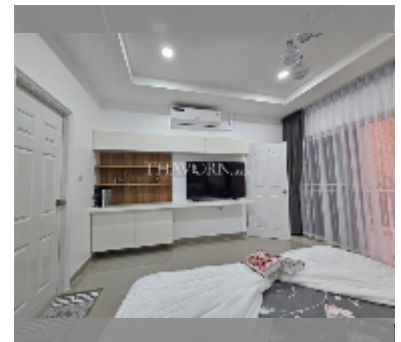

Condo for sale 1 bedroom 45 m² in New Nordic Trend 5, Pattaya

฿ 2,290,000

UNIT PARAMETERS:

UID	FS-242228
quota	thai quota
type	1 bedroom
size	45m²
floor	1
view	pool view
quality	excellent
equipment: furniture, air conditioner, television, washing-machine, refrigerator	

PROJECT PARAMETERS:

district	Pratumnak