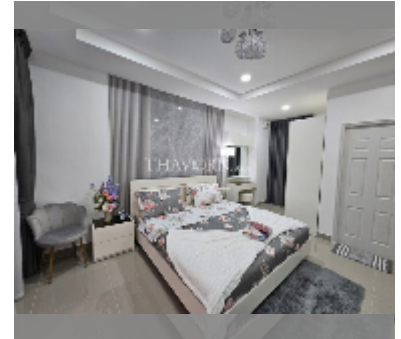

Condo for sale 1 bedroom 45 m² in New Nordic Trend 5, Pattaya

฿ 2,290,000

UNIT PARAMETERS:

UID	FS-242228
quota	thai quota
type	1 bedroom
size	45m²
floor	1
view	pool view
quality	excellent
equipment: furniture, air conditioner, television, washing-machine, refrigerator	

PROJECT PARAMETERS:

district	Pratumnak