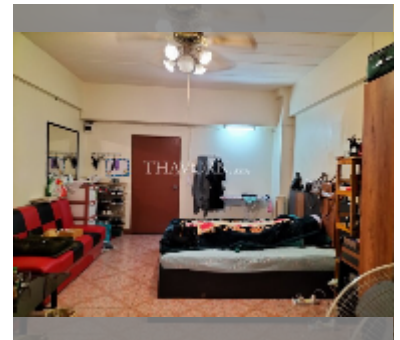

Condo for sale studio 32 m² in Hagone Condotel, Pattaya

฿ 750,000

UNIT PARAMETERS:

UID	FS-242227
quota	thai quota
type	studio
size	32m ²
floor	2
view	city view

PROJECT PARAMETERS:

district	Thepprasit
buildings	1
floors	6
built in	1990

FACILITIES:

General information: lowrise, open parking, covered parking.

Swimming pool: swimming pool, kids pool, sunbathing area.

Health zone: gym.

Other: lobby, CCTV, security.

[details](#)