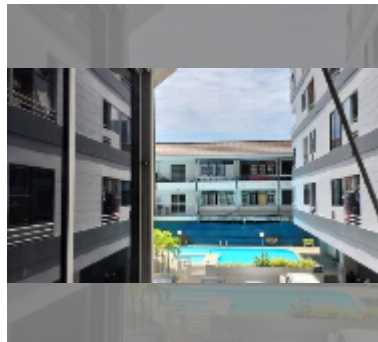

Condo for sale studio 32 m² in Hagone Condotel, Pattaya

฿ 750,000

UNIT PARAMETERS:

UID	FS-242227
quota	thai quota
type	studio
size	32m²
floor	2
view	city view

PROJECT PARAMETERS:

district	Theprasit
buildings	1
floors	6
built in	1990

FACILITIES:

General information: lowrise, open parking, covered parking.

Swimming pool: swimming pool, kids pool, sunbathing area.

Health zone: gym.

Other: lobby, CCTV, security.