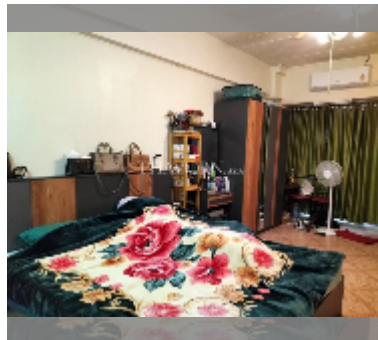

Condo for sale studio 32 m² in Hagone Condotel, Pattaya

฿ 750,000

UNIT PARAMETERS:

UID	FS-242227
quota	thai quota
type	studio
size	32m²
floor	2
view	city view

PROJECT PARAMETERS:

district	Thepprasit
buildings	1
floors	6
built in	1990

FACILITIES:

General information: lowrise, open parking, covered parking.

Swimming pool: swimming pool, kids pool, sunbathing area.

Health zone: gym.

Other: lobby, CCTV, security.