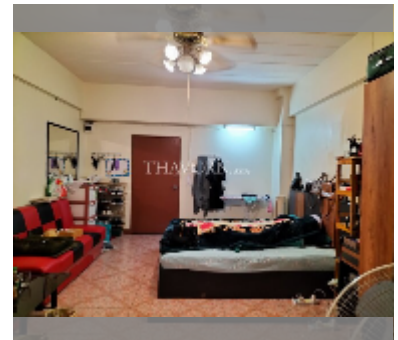

Condo for sale studio 32 m² in Hagone Condotel, Pattaya

฿ 750,000

UNIT PARAMETERS:

UID	FS-242227
quota	thai quota
type	studio
size	32m ²
floor	2
view	city view

PROJECT PARAMETERS:

district	Thepprasit
buildings	1
floors	6
built in	1990

FACILITIES:

General information: lowrise, open parking, covered parking.

Swimming pool: swimming pool, kids pool, sunbathing area.

Health zone: gym.

Other: lobby, CCTV, security.

[details](#)