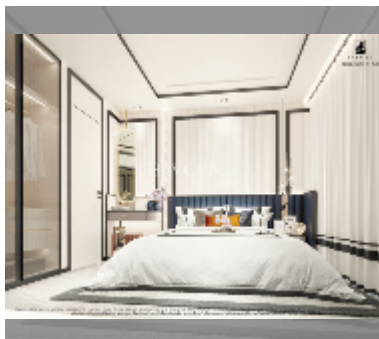

Condo for sale 1 bedroom 34 m² in Embassy Pattaya, Pattaya

฿ 4,350,000

UNIT PARAMETERS:

UID	FS-242225
quota	foreign quota
type	1 bedroom
size	34m²
floor	7
view	pool view
quality	excellent

equipment: furniture, kitchen appliances, air conditioner, washing-machine, refrigerator

PROJECT PARAMETERS:

district	Jomtien
buildings	3
floors	8
start of construction	2024
built in	2027

FACILITIES:

General information: boutique, meters to beach: 750, minutes to beach: 5, underground parking.

Swimming pool: swimming pool, kids pool, rooftop pool, jacuzzi, pool bar , sunbathing area.

Chill zone: chill zone, garden, rooftop chillout.

Health zone: gym, sauna, SPA.

Other: reception, lobby, clubhouse, games room, CCTV, security.