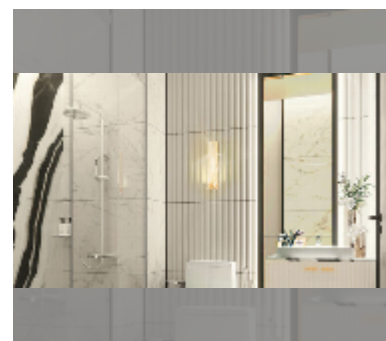

Condo for sale 1 bedroom 34 m² in Embassy Pattaya, Pattaya

฿ 4,350,000

UNIT PARAMETERS:

UID	FS-242225
quota	foreign quota
type	1 bedroom
size	34m ²
floor	7
view	pool view
quality	excellent

equipment: furniture, kitchen appliances, air conditioner, washing-machine, refrigerator

Swimming pool: swimming pool, kids pool, rooftop pool, jacuzzi, pool bar , sunbathing area.

Chill zone: chill zone, garden, rooftop chillout.

Health zone: gym, sauna, SPA.

Other: reception, lobby, clubhouse, games room, CCTV, security.