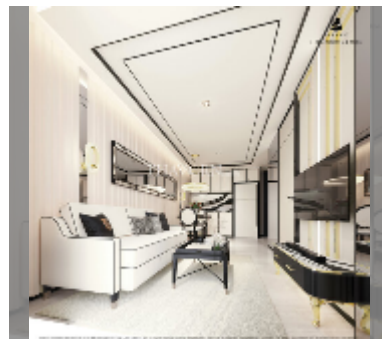

## Condo for sale 1 bedroom 34 m<sup>2</sup> in Embassy Pattaya, Pattaya

**฿ 4,350,000**

**UNIT PARAMETERS:**

UID	FS-242225
quota	foreign quota
type	1 bedroom
size	34m <sup>2</sup>
floor	7
view	pool view
quality	excellent

equipment: furniture, kitchen appliances, air conditioner, washing-machine, refrigerator

**PROJECT PARAMETERS:**

district	Jomtien
buildings	3
floors	8
start of construction	2024
built in	2027

**FACILITIES:**

Health zone: gym, sauna, SPA.

Other: reception, lobby, clubhouse, games room, CCTV, security.

details