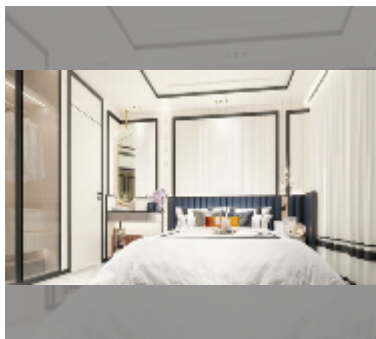

Condo for sale 1 bedroom 34 m² in Embassy Pattaya, Pattaya

฿ 4,350,000

UNIT PARAMETERS:

UID	FS-242225
quota	foreign quota
type	1 bedroom
size	34m²
floor	7
view	pool view
quality	excellent

equipment: furniture, kitchen appliances, air conditioner, washing-machine, refrigerator

PROJECT PARAMETERS:

district	Jomtien
buildings	3
floors	8
start of construction	2024
built in	2027

FACILITIES:

General information: boutique, meters to beach: 750, minutes to beach: 5, underground parking.

Swimming pool: swimming pool, kids pool, rooftop pool, jacuzzi, pool bar, sunbathing area.

Chill zone: chill zone, garden, rooftop chillout.

Health zone: gym, sauna, SPA.

Other: reception, lobby, clubhouse, games room, CCTV, security.