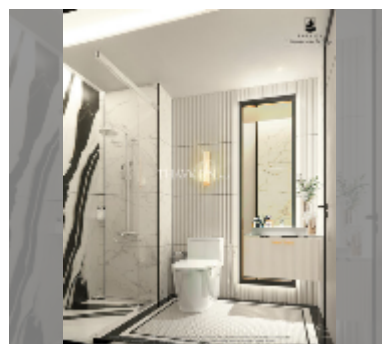

Condo for sale 1 bedroom 34 m² in Embassy Pattaya, Pattaya

฿ 4,350,000

UNIT PARAMETERS:

UID	FS-242225
quota	foreign quota
type	1 bedroom
size	34m²
floor	7
view	pool view
quality	excellent

equipment: furniture, kitchen appliances, air conditioner, washing-machine, refrigerator

PROJECT PARAMETERS:

district	Jomtien
buildings	3
floors	8
start of construction	2024
built in	2027

FACILITIES:

General information: boutique, meters to beach: 750, minutes to beach: 5, underground parking.

Swimming pool: swimming pool, kids pool, rooftop pool, jacuzzi, pool bar , sunbathing area.

Chill zone: chill zone, garden, rooftop chillout.

Health zone: gym, sauna, SPA.

Other: reception, lobby, clubhouse, games room, CCTV, security.