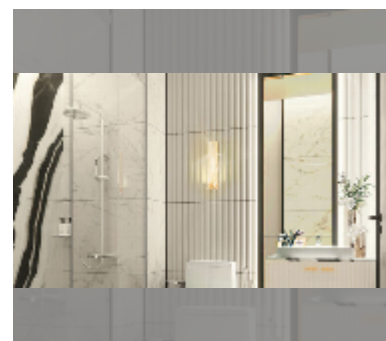

Condo for sale 1 bedroom 34 m² in Embassy Pattaya, Pattaya

฿ 4,350,000

UNIT PARAMETERS:

UID	FS-242225
quota	foreign quota
type	1 bedroom
size	34m ²
floor	7
view	pool view
quality	excellent

equipment: furniture, kitchen appliances, air conditioner, washing-machine, refrigerator

Swimming pool: swimming pool, kids pool, rooftop pool, jacuzzi, pool bar, sunbathing area.

Chill zone: chill zone, garden, rooftop chillout.

Health zone: gym, sauna, SPA.

Other: reception, lobby, clubhouse, games room, CCTV, security.