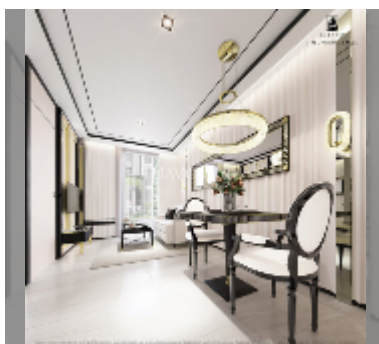

## Condo for sale 1 bedroom 34 m<sup>2</sup> in Embassy Pattaya, Pattaya

**฿ 4,350,000**

**UNIT PARAMETERS:**

UID	FS-242225
quota	foreign quota
type	1 bedroom
size	34m <sup>2</sup>
floor	7
view	pool view
quality	excellent

equipment: furniture, kitchen appliances, air conditioner, washing-machine, refrigerator

**PROJECT PARAMETERS:**

district	Jomtien
buildings	3
floors	8
start of construction	2024
built in	2027

**FACILITIES:**

Health zone: gym, sauna, SPA.

Other: reception, lobby, clubhouse, games room, CCTV, security.

details