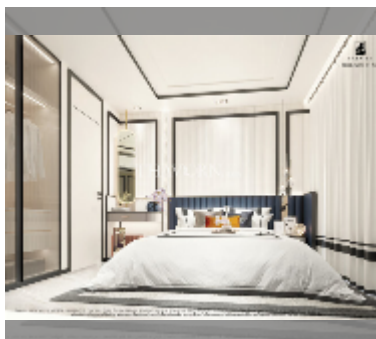

Condo for sale 1 bedroom 34 m² in Embassy Pattaya, Pattaya

฿ 3,350,000

UNIT PARAMETERS:

UID	FS-242224
quota	foreign quota
type	1 bedroom
size	34m²
floor	2
view	city view
quality	excellent

equipment: furniture, kitchen appliances, air conditioner, washing-machine, refrigerator

PROJECT PARAMETERS:

district	Jomtien
buildings	3
floors	8
start of construction	2024
built in	2027

FACILITIES:

General information: boutique, meters to beach: 750, minutes to beach: 5, underground parking.

Swimming pool: swimming pool, kids pool, rooftop pool, jacuzzi, pool bar, sunbathing area.

Chill zone: chill zone, garden, rooftop chillout.

Health zone: gym, sauna, SPA.

Other: reception, lobby, clubhouse, games room, CCTV, security.