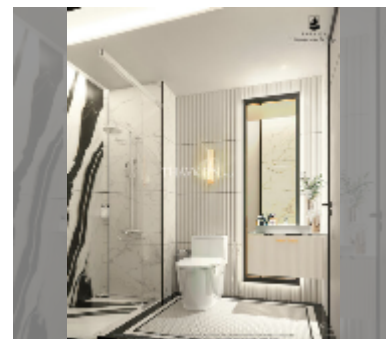

### UNIT PARAMETERS:

UID	FS-242224
quota	foreign quota
type	1 bedroom
size	34m <sup>2</sup>
floor	2
view	city view
quality	excellent

equipment: furniture, kitchen appliances, air conditioner, washing-machine, refrigerator

### FACILITIES:

General information: boutique, meters to beach: 750, minutes to beach: 5, underground parking.

Swimming pool: swimming pool, kids pool, rooftop pool, jacuzzi, pool bar, sunbathing area.

Chill zone: chill zone, garden, rooftop chillout.

Health zone: gym, sauna, SPA.

Other: reception, lobby, clubhouse, games room, CCTV, security.

[details](#)