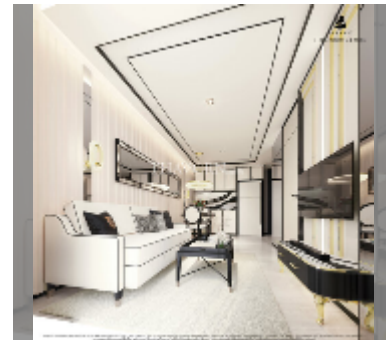

Condo for sale 1 bedroom 33 m² in Embassy Pattaya, Pattaya

฿ 3,690,000

UNIT PARAMETERS:

UID	FS-242223
quota	foreign quota
type	1 bedroom
size	33m ²
floor	7
view	city view
quality	excellent

equipment: furniture, kitchen appliances, air conditioner, washing-machine, refrigerator

Swimming pool: swimming pool, kids pool, rooftop pool, jacuzzi, pool bar , sunbathing area.

Chill zone: chill zone, garden, rooftop chillout.

Health zone: gym, sauna, SPA.

Other: reception, lobby, clubhouse, games room, CCTV, security.