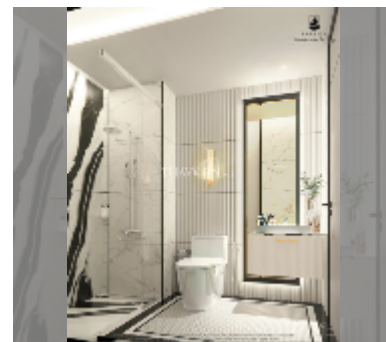

Condo for sale 1 bedroom 33 m² in Embassy Pattaya, Pattaya

฿ 3,690,000

UNIT PARAMETERS:

UID	FS-242223
quota	foreign quota
type	1 bedroom
size	33m ²
floor	7
view	city view
quality	excellent

equipment: furniture, kitchen appliances, air conditioner, washing-machine, refrigerator

Swimming pool: swimming pool, kids pool, rooftop pool, jacuzzi, pool bar , sunbathing area.

Chill zone: chill zone, garden, rooftop chillout.

Health zone: gym, sauna, SPA.

Other: reception, lobby, clubhouse, games room, CCTV, security.