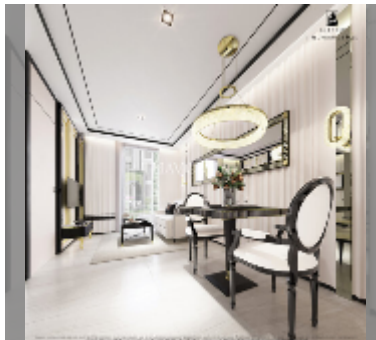

Condo for sale 1 bedroom 33 m² in Embassy Pattaya, Pattaya

฿ 3,690,000

UNIT PARAMETERS:

UID	FS-242223
quota	foreign quota
type	1 bedroom
size	33m ²
floor	7
view	city view
quality	excellent

equipment: furniture, kitchen appliances, air conditioner, washing-machine, refrigerator

Swimming pool: swimming pool, kids pool, rooftop pool, jacuzzi, pool bar , sunbathing area.

Chill zone: chill zone, garden, rooftop chillout.

Health zone: gym, sauna, SPA.

Other: reception, lobby, clubhouse, games room, CCTV, security.