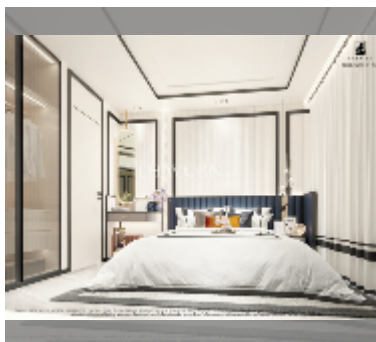

Condo for sale 1 bedroom 33 m² in Embassy Pattaya, Pattaya

฿ 3,690,000

UNIT PARAMETERS:

UID	FS-242223
quota	foreign quota
type	1 bedroom
size	33m²
floor	7
view	city view
quality	excellent

equipment: furniture, kitchen appliances, air conditioner, washing-machine, refrigerator

PROJECT PARAMETERS:

district	Jomtien
buildings	3
floors	8
start of construction	2024
built in	2027

FACILITIES:

General information: boutique, meters to beach: 750, minutes to beach: 5, underground parking.

Swimming pool: swimming pool, kids pool, rooftop pool, jacuzzi, pool bar , sunbathing area.

Chill zone: chill zone, garden, rooftop chillout.

Health zone: gym, sauna, SPA.

Other: reception, lobby, clubhouse, games room, CCTV, security.

[details](#)