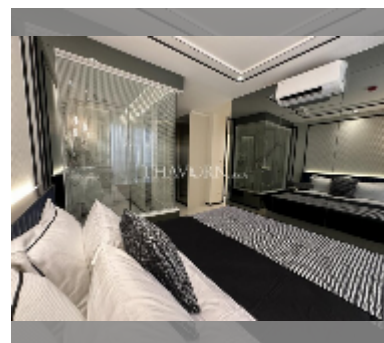

Condo for sale 2 bedroom 54 m² in Embassy Pattaya, Pattaya

฿ 6,100,000

UNIT PARAMETERS:

UID	FS-242222
quota	foreign quota
type	2 bedroom
size	54m²
floor	4
view	garden view
quality	excellent

equipment: furniture, kitchen appliances, air conditioner, washing-machine, refrigerator

PROJECT PARAMETERS:

district	Jomtien
buildings	3
floors	8
start of construction	2024
built in	2027

FACILITIES:

General information: boutique, meters to beach: 750, minutes to beach: 5, underground parking.

Swimming pool: swimming pool, kids pool, rooftop pool, jacuzzi, pool bar , sunbathing area.

Chill zone: chill zone, garden, rooftop chillout.

Health zone: gym, sauna, SPA.

Other: reception, lobby, clubhouse, games room, CCTV, security.