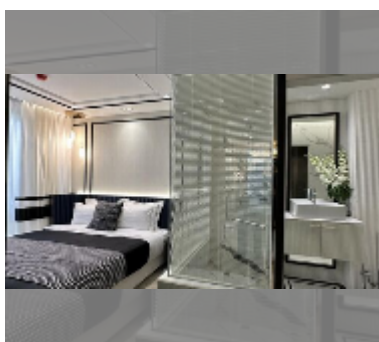

Condo for sale 2 bedroom 54 m² in Embassy Pattaya, Pattaya

฿ 6,100,000

UNIT PARAMETERS:

UID	FS-242222
quota	foreign quota
type	2 bedroom
size	54m²
floor	4
view	garden view
quality	excellent
equipment: furniture, kitchen appliances, air conditioner, washing-machine, refrigerator	

PROJECT PARAMETERS:

district	Jomtien
buildings	3
floors	8
start of construction	2024
built in	2027

FACILITIES:

General information: boutique, meters to beach: 750, minutes to beach: 5, underground parking.

Swimming pool: swimming pool, kids pool, rooftop pool, jacuzzi, pool bar , sunbathing area.

Chill zone: chill zone, garden, rooftop chillout.

Health zone: gym, sauna, SPA.

Other: reception, lobby, clubhouse, games room, CCTV, security.