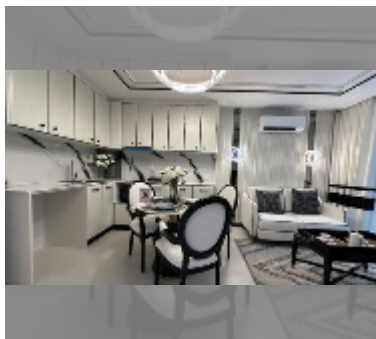

Condo for sale 2 bedroom 54 m² in Embassy Pattaya, Pattaya

฿ 6,100,000

UNIT PARAMETERS:

UID	FS-242222
quota	foreign quota
type	2 bedroom
size	54m²
floor	4
view	garden view
quality	excellent
equipment: furniture, kitchen appliances, air conditioner, washing-machine, refrigerator	

PROJECT PARAMETERS:

district	Jomtien
buildings	3
floors	8
start of construction	2024
built in	2027

FACILITIES:

General information: boutique, meters to beach: 750, minutes to beach: 5, underground parking.

Swimming pool: swimming pool, kids pool, rooftop pool, jacuzzi, pool bar , sunbathing area.

Chill zone: chill zone, garden, rooftop chillout.

Health zone: gym, sauna, SPA.

Other: reception, lobby, clubhouse, games room, CCTV, security.