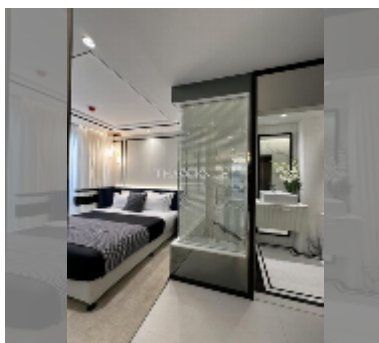

Condo for sale 2 bedroom 54 m² in Embassy Pattaya, Pattaya

฿ 6,100,000

UNIT PARAMETERS:

UID	FS-242222
quota	foreign quota
type	2 bedroom
size	54m²
floor	4
view	garden view
quality	excellent

equipment: furniture, kitchen appliances, air conditioner, washing-machine, refrigerator

PROJECT PARAMETERS:

district	Jomtien
buildings	3
floors	8
start of construction	2024
built in	2027

FACILITIES:

General information: boutique, meters to beach: 750, minutes to beach: 5, underground parking.

Swimming pool: swimming pool, kids pool, rooftop pool, jacuzzi, pool bar , sunbathing area.

Chill zone: chill zone, garden, rooftop chillout.

Health zone: gym, sauna, SPA.

Other: reception, lobby, clubhouse, games room, CCTV, security.