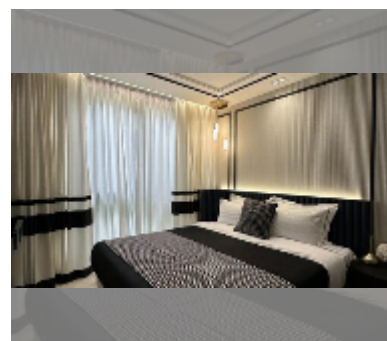

Condo for sale 2 bedroom 54 m² in Embassy Pattaya, Pattaya

฿ 6,100,000

UNIT PARAMETERS:

UID	FS-242222
quota	foreign quota
type	2 bedroom
size	54m²
floor	4
view	garden view
quality	excellent
equipment: furniture, kitchen appliances, air conditioner, washing-machine, refrigerator	

PROJECT PARAMETERS:

district	Jomtien
buildings	3
floors	8
start of construction	2024
built in	2027

FACILITIES:

General information: boutique, meters to beach: 750, minutes to beach: 5, underground parking.

Swimming pool: swimming pool, kids pool, rooftop pool, jacuzzi, pool bar , sunbathing area.

Chill zone: chill zone, garden, rooftop chillout.

Health zone: gym, sauna, SPA.

Other: reception, lobby, clubhouse, games room, CCTV, security.