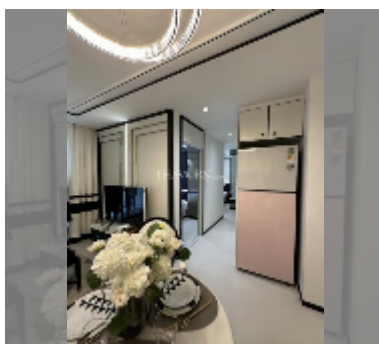

Condo for sale 2 bedroom 54 m² in Embassy Pattaya, Pattaya

฿ 6,100,000

UNIT PARAMETERS:

UID	FS-242222
quota	foreign quota
type	2 bedroom
size	54m²
floor	4
view	garden view
quality	excellent

equipment: furniture, kitchen appliances, air conditioner, washing-machine, refrigerator

PROJECT PARAMETERS:

district	Jomtien
buildings	3
floors	8
start of construction	2024
built in	2027

FACILITIES:

General information: boutique, meters to beach: 750, minutes to beach: 5, underground parking.

Swimming pool: swimming pool, kids pool, rooftop pool, jacuzzi, pool bar , sunbathing area.

Chill zone: chill zone, garden, rooftop chillout.

Health zone: gym, sauna, SPA.

Other: reception, lobby, clubhouse, games room, CCTV, security.