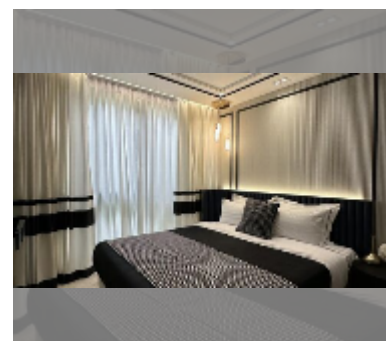

Condo for sale 2 bedroom 54 m² in Embassy Pattaya, Pattaya

฿ 6,100,000

UNIT PARAMETERS:

UID	FS-242222
quota	foreign quota
type	2 bedroom
size	54m²
floor	4
view	garden view
quality	excellent
equipment: furniture, kitchen appliances, air conditioner, washing-machine, refrigerator	

PROJECT PARAMETERS:

district	Jomtien
buildings	3
floors	8
start of construction	2024
built in	2027

FACILITIES:

General information: boutique, meters to beach: 750, minutes to beach: 5, underground parking.

Swimming pool: swimming pool, kids pool, rooftop pool, jacuzzi, pool bar , sunbathing area.

Chill zone: chill zone, garden, rooftop chillout.

Health zone: gym, sauna, SPA.

Other: reception, lobby, clubhouse, games room, CCTV, security.