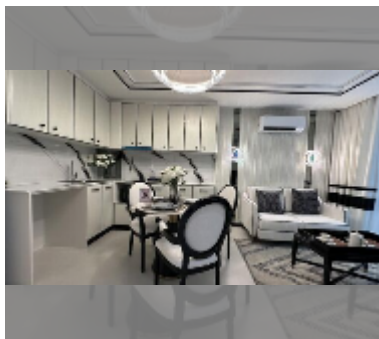

Condo for sale 2 bedroom 54 m² in Embassy Pattaya, Pattaya

฿ 6,100,000

UNIT PARAMETERS:

UID	FS-242222
quota	foreign quota
type	2 bedroom
size	54m²
floor	4
view	garden view
quality	excellent
equipment: furniture, kitchen appliances, air conditioner, washing-machine, refrigerator	

PROJECT PARAMETERS:

district	Jomtien
buildings	3
floors	8
start of construction	2024
built in	2027

FACILITIES:

General information: boutique, meters to beach: 750, minutes to beach: 5, underground parking.

Swimming pool: swimming pool, kids pool, rooftop pool, jacuzzi, pool bar , sunbathing area.

Chill zone: chill zone, garden, rooftop chillout.

Health zone: gym, sauna, SPA.

Other: reception, lobby, clubhouse, games room, CCTV, security.