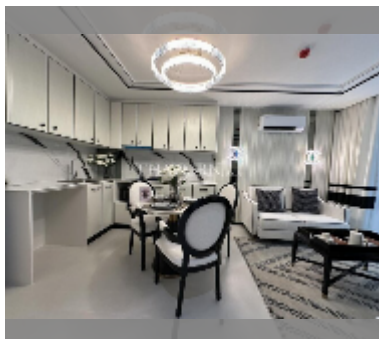

Condo for sale 2 bedroom 54 m² in Embassy Pattaya, Pattaya

฿ 6,100,000

UNIT PARAMETERS:

UID	FS-242222
quota	foreign quota
type	2 bedroom
size	54m²
floor	4
view	garden view
quality	excellent

equipment: furniture, kitchen appliances, air conditioner, washing-machine, refrigerator

PROJECT PARAMETERS:

district	Jomtien
buildings	3
floors	8
start of construction	2024
built in	2027

FACILITIES:

General information: boutique, meters to beach: 750, minutes to beach: 5, underground parking.

Swimming pool: swimming pool, kids pool, rooftop pool, jacuzzi, pool bar , sunbathing area.

Chill zone: chill zone, garden, rooftop chillout.

Health zone: gym, sauna, SPA.

Other: reception, lobby, clubhouse, games room, CCTV, security.