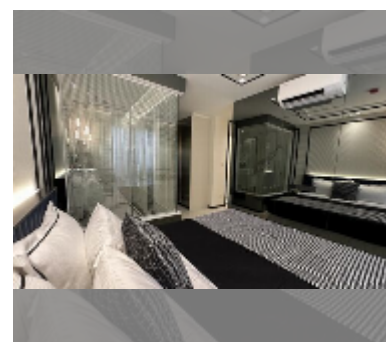

Condo for sale 2 bedroom 54 m² in Embassy Pattaya, Pattaya

฿ 6,100,000

UNIT PARAMETERS:

UID	FS-242222
quota	foreign quota
type	2 bedroom
size	54m²
floor	4
view	garden view
quality	excellent
equipment: furniture, kitchen appliances, air conditioner, washing-machine, refrigerator	

PROJECT PARAMETERS:

district	Jomtien
buildings	3
floors	8
start of construction	2024
built in	2027

FACILITIES:

General information: boutique, meters to beach: 750, minutes to beach: 5, underground parking.

Swimming pool: swimming pool, kids pool, rooftop pool, jacuzzi, pool bar , sunbathing area.

Chill zone: chill zone, garden, rooftop chillout.

Health zone: gym, sauna, SPA.

Other: reception, lobby, clubhouse, games room, CCTV, security.