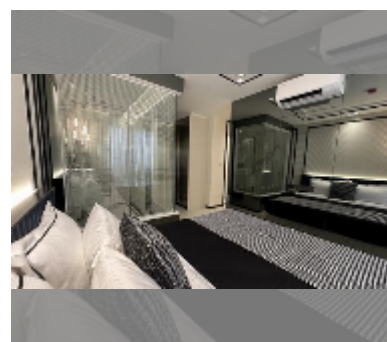

Condo for sale 2 bedroom 54 m² in Embassy Pattaya, Pattaya

฿ 6,100,000

UNIT PARAMETERS:

UID	FS-242222
quota	foreign quota
type	2 bedroom
size	54m²
floor	4
view	garden view
quality	excellent
equipment: furniture, kitchen appliances, air conditioner, washing-machine, refrigerator	

PROJECT PARAMETERS:

district	Jomtien
buildings	3
floors	8
start of construction	2024
built in	2027

FACILITIES:

General information: boutique, meters to beach: 750, minutes to beach: 5, underground parking.

Swimming pool: swimming pool, kids pool, rooftop pool, jacuzzi, pool bar , sunbathing area.

Chill zone: chill zone, garden, rooftop chillout.

Health zone: gym, sauna, SPA.

Other: reception, lobby, clubhouse, games room, CCTV, security.