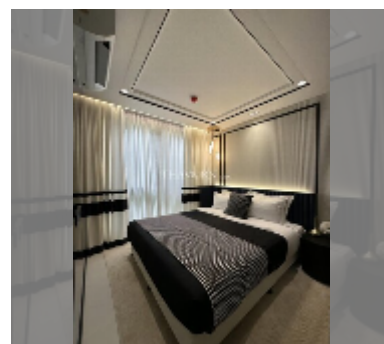

Condo for sale 2 bedroom 54 m² in Embassy Pattaya, Pattaya

฿ 6,100,000

UNIT PARAMETERS:

UID	FS-242222
quota	foreign quota
type	2 bedroom
size	54m²
floor	4
view	garden view
quality	excellent

equipment: furniture, kitchen appliances, air conditioner, washing-machine, refrigerator

PROJECT PARAMETERS:

district	Jomtien
buildings	3
floors	8
start of construction	2024
built in	2027

FACILITIES:

General information: boutique, meters to beach: 750, minutes to beach: 5, underground parking.

Swimming pool: swimming pool, kids pool, rooftop pool, jacuzzi, pool bar , sunbathing area.

Chill zone: chill zone, garden, rooftop chillout.

Health zone: gym, sauna, SPA.

Other: reception, lobby, clubhouse, games room, CCTV, security.