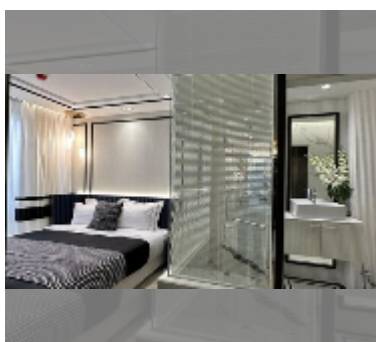

Condo for sale 2 bedroom 54 m² in Embassy Pattaya, Pattaya

฿ 6,100,000

UNIT PARAMETERS:

UID	FS-242222
quota	foreign quota
type	2 bedroom
size	54m²
floor	4
view	garden view
quality	excellent
equipment: furniture, kitchen appliances, air conditioner, washing-machine, refrigerator	

PROJECT PARAMETERS:

district	Jomtien
buildings	3
floors	8
start of construction	2024
built in	2027

FACILITIES:

General information: boutique, meters to beach: 750, minutes to beach: 5, underground parking.

Swimming pool: swimming pool, kids pool, rooftop pool, jacuzzi, pool bar , sunbathing area.

Chill zone: chill zone, garden, rooftop chillout.

Health zone: gym, sauna, SPA.

Other: reception, lobby, clubhouse, games room, CCTV, security.