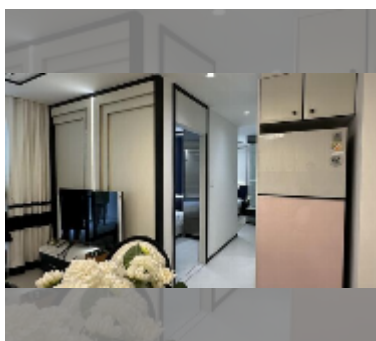

Condo for sale 2 bedroom 54 m² in Embassy Pattaya, Pattaya

฿ 6,100,000

UNIT PARAMETERS:

UID	FS-242222
quota	foreign quota
type	2 bedroom
size	54m²
floor	4
view	garden view
quality	excellent
equipment: furniture, kitchen appliances, air conditioner, washing-machine, refrigerator	

PROJECT PARAMETERS:

district	Jomtien
buildings	3
floors	8
start of construction	2024
built in	2027

FACILITIES:

General information: boutique, meters to beach: 750, minutes to beach: 5, underground parking.

Swimming pool: swimming pool, kids pool, rooftop pool, jacuzzi, pool bar , sunbathing area.

Chill zone: chill zone, garden, rooftop chillout.

Health zone: gym, sauna, SPA.

Other: reception, lobby, clubhouse, games room, CCTV, security.