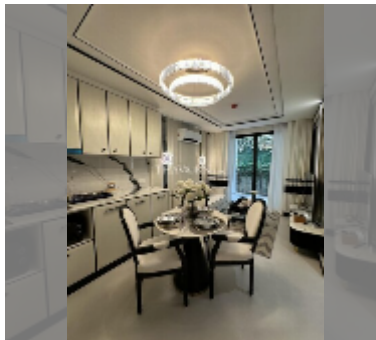

Condo for sale 2 bedroom 51 m² in Embassy Pattaya, Pattaya

฿ 5,800,000

UNIT PARAMETERS:

| | |
|---------|------------------|
| UID | FS-242220 |
| quota | foreign quota |
| type | 2 bedroom |
| size | 51m ² |
| floor | 4 |
| view | pool view |
| quality | excellent |

Health zone: gym, sauna, SPA.

Other: reception, lobby, clubhouse, games room, CCTV, security.

[details](#)