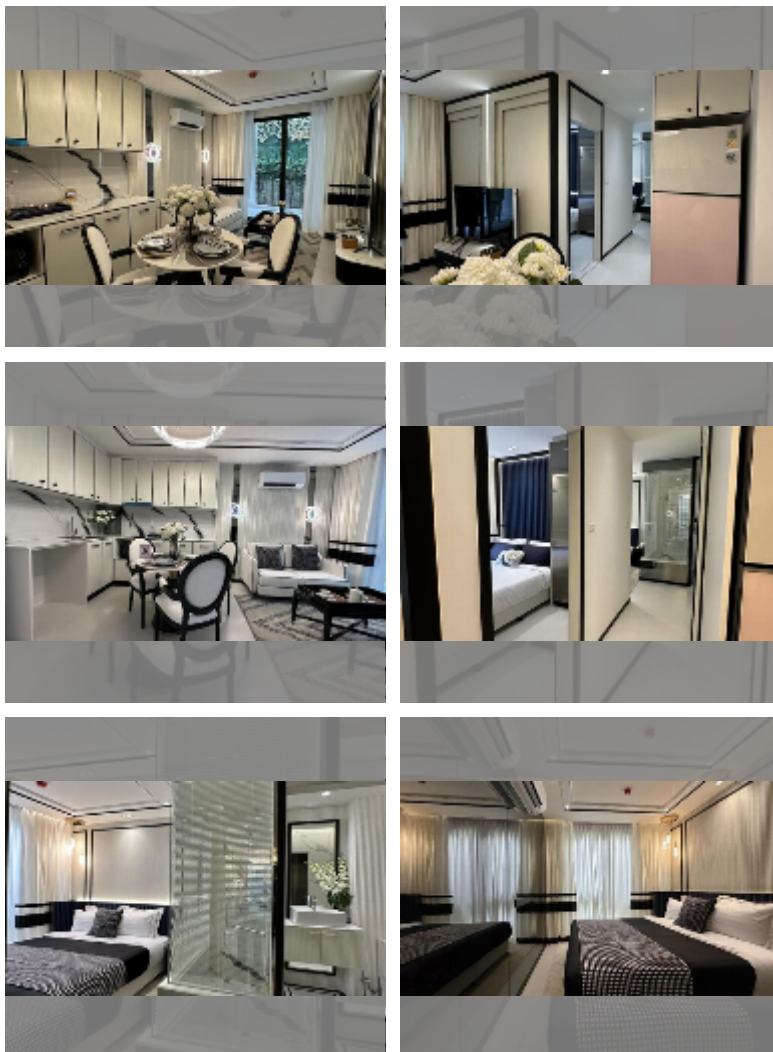

Condo for sale 2 bedroom 51 m² in Embassy Pattaya, Pattaya

฿ 5,690,000

UNIT PARAMETERS:

UID	FS-242220
quota	foreign quota
type	2 bedroom
size	51m²
floor	4
view	pool view
quality	excellent

equipment: furniture, kitchen appliances, air conditioner, washing-machine, refrigerator

PROJECT PARAMETERS:

district	Jomtien
buildings	3
floors	8
start of construction	2024
built in	2027

FACILITIES:

General information: boutique, meters to beach: 750, minutes to beach: 5, underground parking.

Swimming pool: swimming pool, kids pool, rooftop pool, jacuzzi, pool bar , sunbathing area.

Chill zone: chill zone, garden, rooftop chillout.

Health zone: gym, sauna, SPA.

Other: reception, lobby, clubhouse, games room, CCTV, security.