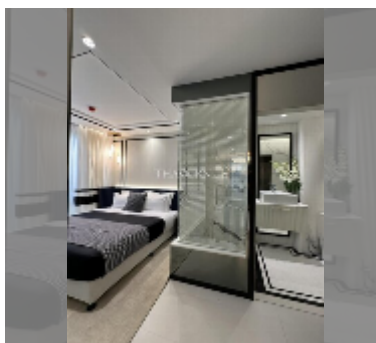

Condo for sale 2 bedroom 51 m² in Embassy Pattaya, Pattaya

฿ 5,800,000

UNIT PARAMETERS:

| | |
|---------|------------------|
| UID | FS-242220 |
| quota | foreign quota |
| type | 2 bedroom |
| size | 51m ² |
| floor | 4 |
| view | pool view |
| quality | excellent |

Health zone: gym, sauna, SPA.

Other: reception, lobby, clubhouse, games room, CCTV, security.

[details](#)