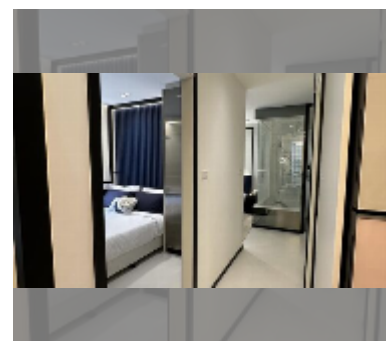

Condo for sale 2 bedroom 51 m² in Embassy Pattaya, Pattaya

฿ 5,690,000

UNIT PARAMETERS:

UID	FS-242220
quota	foreign quota
type	2 bedroom
size	51m²
floor	4
view	pool view
quality	excellent

equipment: furniture, kitchen appliances, air conditioner, washing-machine, refrigerator

PROJECT PARAMETERS:

district	Jomtien
buildings	3
floors	8
start of construction	2024
built in	2027

FACILITIES:

General information: boutique, meters to beach: 750, minutes to beach: 5, underground parking.

Swimming pool: swimming pool, kids pool, rooftop pool, jacuzzi, pool bar , sunbathing area.

Chill zone: chill zone, garden, rooftop chillout.

Health zone: gym, sauna, SPA.

Other: reception, lobby, clubhouse, games room, CCTV, security.