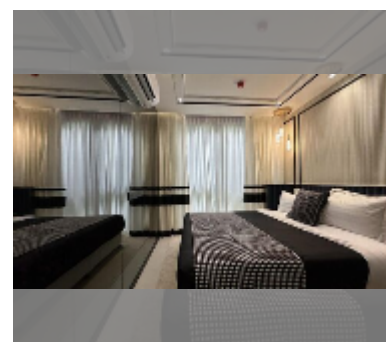

Condo for sale 2 bedroom 51 m² in Embassy Pattaya, Pattaya

฿ 5,690,000

UNIT PARAMETERS:

UID	FS-242220
quota	foreign quota
type	2 bedroom
size	51m²
floor	4
view	pool view
quality	excellent

equipment: furniture, kitchen appliances, air conditioner, washing-machine, refrigerator

PROJECT PARAMETERS:

district	Jomtien
buildings	3
floors	8
start of construction	2024
built in	2027

FACILITIES:

General information: boutique, meters to beach: 750, minutes to beach: 5, underground parking.

Swimming pool: swimming pool, kids pool, rooftop pool, jacuzzi, pool bar , sunbathing area.

Chill zone: chill zone, garden, rooftop chillout.

Health zone: gym, sauna, SPA.

Other: reception, lobby, clubhouse, games room, CCTV, security.