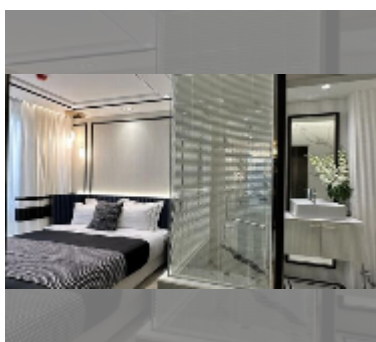

Condo for sale 2 bedroom 51 m² in Embassy Pattaya, Pattaya

฿ 5,690,000

UNIT PARAMETERS:

UID	FS-242220
quota	foreign quota
type	2 bedroom
size	51m²
floor	4
view	pool view
quality	excellent

equipment: furniture, kitchen appliances, air conditioner, washing-machine, refrigerator

PROJECT PARAMETERS:

district	Jomtien
buildings	3
floors	8
start of construction	2024
built in	2027

FACILITIES:

General information: boutique, meters to beach: 750, minutes to beach: 5, underground parking.

Swimming pool: swimming pool, kids pool, rooftop pool, jacuzzi, pool bar , sunbathing area.

Chill zone: chill zone, garden, rooftop chillout.

Health zone: gym, sauna, SPA.

Other: reception, lobby, clubhouse, games room, CCTV, security.