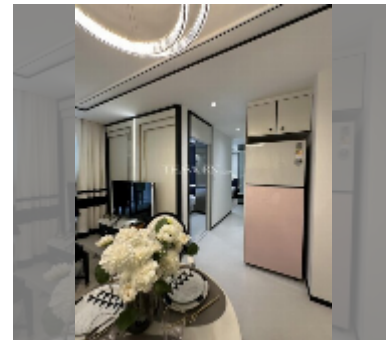

Condo for sale 2 bedroom 51 m² in Embassy Pattaya, Pattaya

฿ 5,690,000

UNIT PARAMETERS:

UID	FS-242220
quota	foreign quota
type	2 bedroom
size	51m²
floor	4
view	pool view
quality	excellent

equipment: furniture, kitchen appliances, air conditioner, washing-machine, refrigerator

PROJECT PARAMETERS:

district	Jomtien
buildings	3
floors	8
start of construction	2024
built in	2027

FACILITIES:

General information: boutique, meters to beach: 750, minutes to beach: 5, underground parking.

Swimming pool: swimming pool, kids pool, rooftop pool, jacuzzi, pool bar , sunbathing area.

Chill zone: chill zone, garden, rooftop chillout.

Health zone: gym, sauna, SPA.

Other: reception, lobby, clubhouse, games room, CCTV, security.