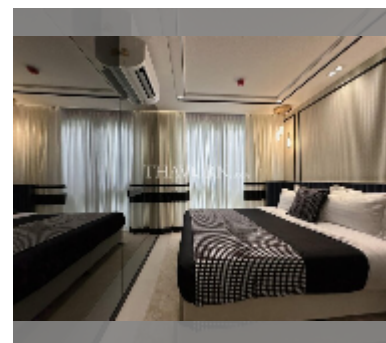

Condo for sale 2 bedroom 51 m² in Embassy Pattaya, Pattaya

฿ 5,690,000

UNIT PARAMETERS:

UID	FS-242220
quota	foreign quota
type	2 bedroom
size	51m²
floor	4
view	pool view
quality	excellent

equipment: furniture, kitchen appliances, air conditioner, washing-machine, refrigerator

PROJECT PARAMETERS:

district	Jomtien
buildings	3
floors	8
start of construction	2024
built in	2027

FACILITIES:

General information: boutique, meters to beach: 750, minutes to beach: 5, underground parking.

Swimming pool: swimming pool, kids pool, rooftop pool, jacuzzi, pool bar , sunbathing area.

Chill zone: chill zone, garden, rooftop chillout.

Health zone: gym, sauna, SPA.

Other: reception, lobby, clubhouse, games room, CCTV, security.