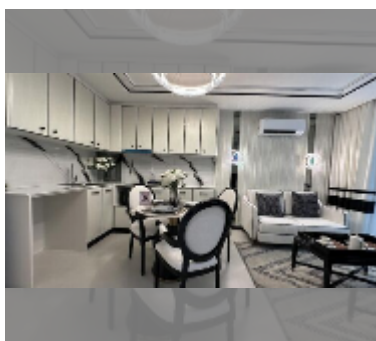

Condo for sale 2 bedroom 51 m² in Embassy Pattaya, Pattaya

฿ 5,690,000

UNIT PARAMETERS:

UID	FS-242220
quota	foreign quota
type	2 bedroom
size	51m²
floor	4
view	pool view
quality	excellent

equipment: furniture, kitchen appliances, air conditioner, washing-machine, refrigerator

PROJECT PARAMETERS:

district	Jomtien
buildings	3
floors	8
start of construction	2024
built in	2027

FACILITIES:

General information: boutique, meters to beach: 750, minutes to beach: 5, underground parking.

Swimming pool: swimming pool, kids pool, rooftop pool, jacuzzi, pool bar , sunbathing area.

Chill zone: chill zone, garden, rooftop chillout.

Health zone: gym, sauna, SPA.

Other: reception, lobby, clubhouse, games room, CCTV, security.