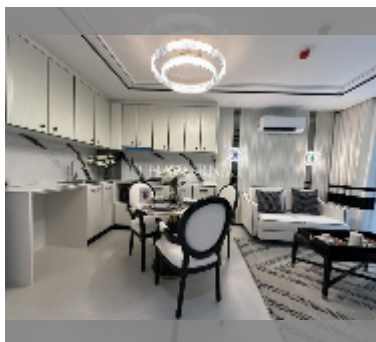

Condo for sale 2 bedroom 51 m² in Embassy Pattaya, Pattaya

฿ 5,800,000

UNIT PARAMETERS:

| | |
|---------|------------------|
| UID | FS-242220 |
| quota | foreign quota |
| type | 2 bedroom |
| size | 51m ² |
| floor | 4 |
| view | pool view |
| quality | excellent |

equipment: furniture, kitchen appliances, air conditioner, washing-machine, refrigerator

PROJECT PARAMETERS:

| | |
|-----------------------|---------|
| district | Jomtien |
| buildings | 3 |
| floors | 8 |
| start of construction | 2024 |
| built in | 2027 |

Health zone: gym, sauna, SPA.

Other: reception, lobby, clubhouse, games room, CCTV, security.

[details](#)