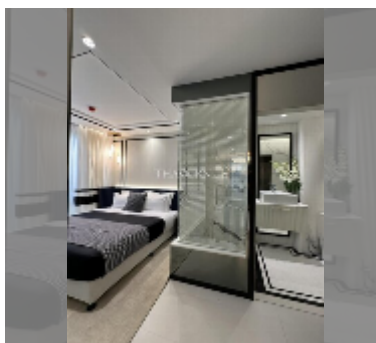

Condo for sale 2 bedroom 51 m² in Embassy Pattaya, Pattaya

฿ 5,690,000

UNIT PARAMETERS:

UID	FS-242220
quota	foreign quota
type	2 bedroom
size	51m²
floor	4
view	pool view
quality	excellent

equipment: furniture, kitchen appliances, air conditioner, washing-machine, refrigerator

PROJECT PARAMETERS:

district	Jomtien
buildings	3
floors	8
start of construction	2024
built in	2027

FACILITIES:

General information: boutique, meters to beach: 750, minutes to beach: 5, underground parking.

Swimming pool: swimming pool, kids pool, rooftop pool, jacuzzi, pool bar , sunbathing area.

Chill zone: chill zone, garden, rooftop chillout.

Health zone: gym, sauna, SPA.

Other: reception, lobby, clubhouse, games room, CCTV, security.