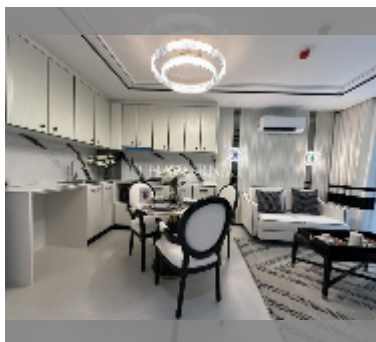

Condo for sale 2 bedroom 51 m² in Embassy Pattaya, Pattaya

฿ 5,690,000

UNIT PARAMETERS:

UID	FS-242220
quota	foreign quota
type	2 bedroom
size	51m²
floor	4
view	pool view
quality	excellent

equipment: furniture, kitchen appliances, air conditioner, washing-machine, refrigerator

PROJECT PARAMETERS:

district	Jomtien
buildings	3
floors	8
start of construction	2024
built in	2027

FACILITIES:

General information: boutique, meters to beach: 750, minutes to beach: 5, underground parking.

Swimming pool: swimming pool, kids pool, rooftop pool, jacuzzi, pool bar , sunbathing area.

Chill zone: chill zone, garden, rooftop chillout.

Health zone: gym, sauna, SPA.

Other: reception, lobby, clubhouse, games room, CCTV, security.