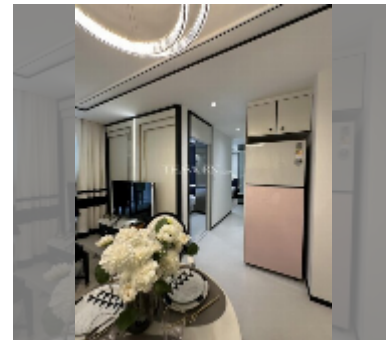

Condo for sale 2 bedroom 51 m² in Embassy Pattaya, Pattaya

฿ 5,800,000

UNIT PARAMETERS:

| | |
|---------|------------------|
| UID | FS-242220 |
| quota | foreign quota |
| type | 2 bedroom |
| size | 51m ² |
| floor | 4 |
| view | pool view |
| quality | excellent |

equipment: furniture, kitchen appliances, air conditioner, washing-machine, refrigerator

PROJECT PARAMETERS:

| | |
|-----------------------|---------|
| district | Jomtien |
| buildings | 3 |
| floors | 8 |
| start of construction | 2024 |
| built in | 2027 |

Health zone: gym, sauna, SPA.

Other: reception, lobby, clubhouse, games room, CCTV, security.

[details](#)