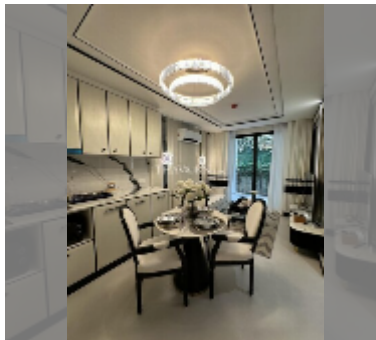

Condo for sale 2 bedroom 51 m² in Embassy Pattaya, Pattaya

฿ 5,690,000

UNIT PARAMETERS:

UID	FS-242220
quota	foreign quota
type	2 bedroom
size	51m²
floor	4
view	pool view
quality	excellent

equipment: furniture, kitchen appliances, air conditioner, washing-machine, refrigerator

PROJECT PARAMETERS:

district	Jomtien
buildings	3
floors	8
start of construction	2024
built in	2027

FACILITIES:

General information: boutique, meters to beach: 750, minutes to beach: 5, underground parking.

Swimming pool: swimming pool, kids pool, rooftop pool, jacuzzi, pool bar , sunbathing area.

Chill zone: chill zone, garden, rooftop chillout.

Health zone: gym, sauna, SPA.

Other: reception, lobby, clubhouse, games room, CCTV, security.