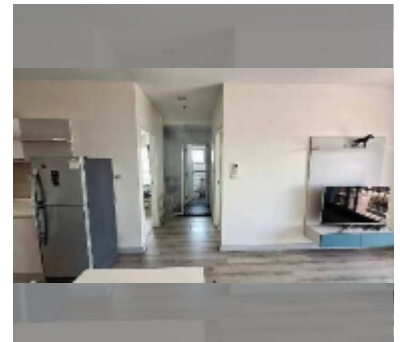

Condo for sale 2 bedroom 60 m² in Centric Sea, Pattaya

฿ 5,540,000

UNIT PARAMETERS:

UID	FS-242217
quota	foreign quota
type	2 bedroom
size	60m²
floor	12
view	city view
quality	good
equipment: furniture, air conditioner, television, washing-machine, refrigerator	

PROJECT PARAMETERS:

district	Central Pattaya
buildings	3
floors	44
built in	2015
maintenance	฿ 39,600/year

FACILITIES:

General information: highrise, multy-level parking, covered parking.

Swimming pool: swimming pool, rooftop pool.

Chill zone: chill zone, garden, rooftop chillout.

Health zone: gym.

Other: lobby, clubhouse, CCTV, security, minimart.