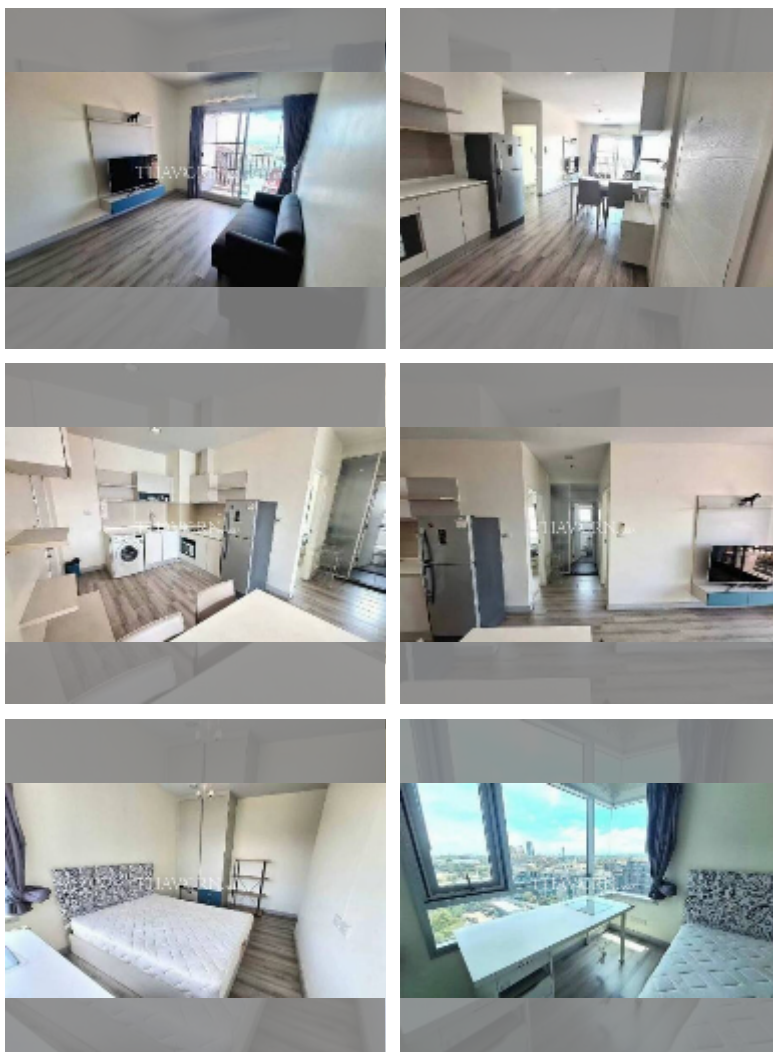

Condo for sale 2 bedroom 60 m² in Centric Sea, Pattaya

฿ 5,540,000

UNIT PARAMETERS:

UID	FS-242217
quota	foreign quota
type	2 bedroom
size	60m²
floor	12
view	city view
quality	good
equipment: furniture, air conditioner, television, washing-machine, refrigerator	

PROJECT PARAMETERS:

district	Central Pattaya
buildings	3
floors	44
built in	2015
maintenance	฿ 39,600/year

FACILITIES:

General information: highrise, multy-level parking, covered parking.

Swimming pool: swimming pool, rooftop pool.

Chill zone: chill zone, garden, rooftop chillout.

Health zone: gym.

Other: lobby, clubhouse, CCTV, security, minimart.