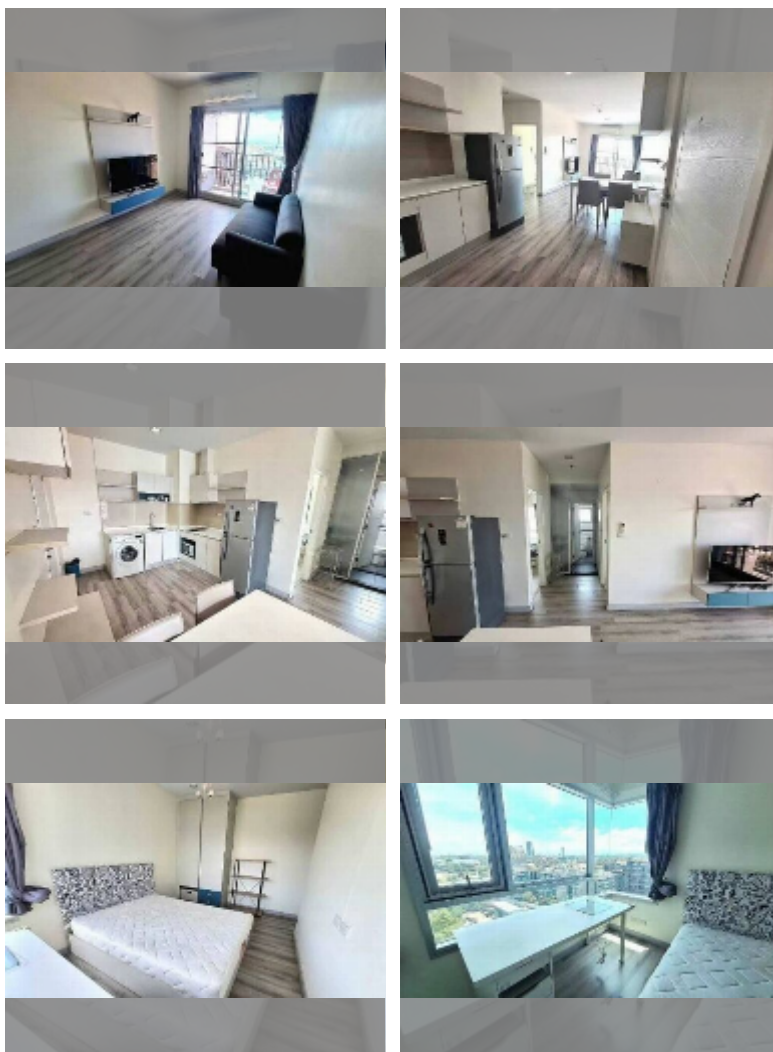

Condo for sale 2 bedroom 60 m² in Centric Sea, Pattaya

฿ 5,540,000

UNIT PARAMETERS:

UID	FS-242217
quota	foreign quota
type	2 bedroom
size	60m²
floor	12
view	city view
quality	good
equipment: furniture, air conditioner, television, washing-machine, refrigerator	

PROJECT PARAMETERS:

district	Central Pattaya
buildings	3
floors	44
built in	2015
maintenance	฿ 39,600/year

FACILITIES:

General information: highrise, multy-level parking, covered parking.

Swimming pool: swimming pool, rooftop pool.

Chill zone: chill zone, garden, rooftop chillout.

Health zone: gym.

Other: lobby, clubhouse, CCTV, security, minimart.