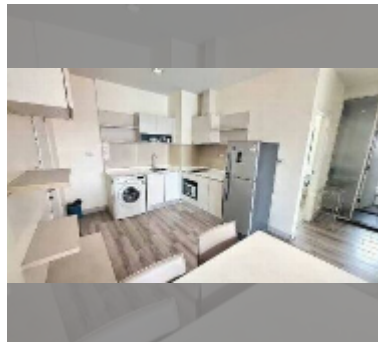

Condo for sale 2 bedroom 60 m² in Centric Sea, Pattaya

฿ 5,540,000

UNIT PARAMETERS:

UID	FS-242217
quota	foreign quota
type	2 bedroom
size	60m²
floor	12
view	city view
quality	good
equipment: furniture, air conditioner, television, washing-machine, refrigerator	

PROJECT PARAMETERS:

district	Central Pattaya
buildings	3
floors	44
built in	2015
maintenance	฿ 39,600/year

FACILITIES:

General information: highrise, multy-level parking, covered parking.

Swimming pool: swimming pool, rooftop pool.

Chill zone: chill zone, garden, rooftop chillout.

Health zone: gym.

Other: lobby, clubhouse, CCTV, security, minimart.