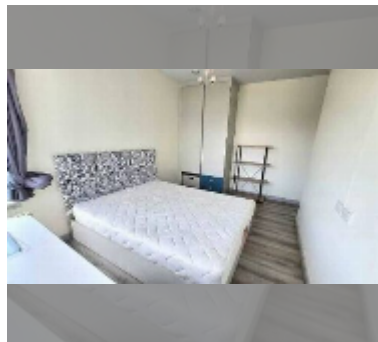

Condo for sale 2 bedroom 60 m² in Centric Sea, Pattaya

฿ 5,540,000

UNIT PARAMETERS:

UID	FS-242217
quota	foreign quota
type	2 bedroom
size	60m²
floor	12
view	city view
quality	good
equipment: furniture, air conditioner, television, washing-machine, refrigerator	

PROJECT PARAMETERS:

district	Central Pattaya
buildings	3
floors	44
built in	2015
maintenance	฿ 39,600/year

FACILITIES:

General information: highrise, multy-level parking, covered parking.

Swimming pool: swimming pool, rooftop pool.

Chill zone: chill zone, garden, rooftop chillout.

Health zone: gym.

Other: lobby, clubhouse, CCTV, security, minimart.