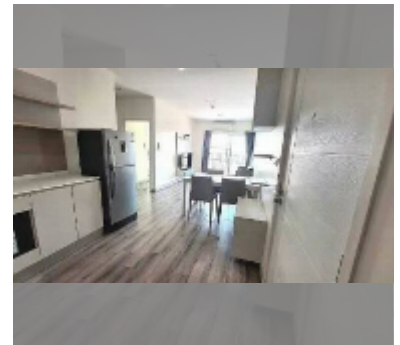

Condo for sale 2 bedroom 60 m² in Centric Sea, Pattaya

฿ 5,540,000

UNIT PARAMETERS:

UID	FS-242217
quota	foreign quota
type	2 bedroom
size	60m²
floor	12
view	city view
quality	good
equipment: furniture, air conditioner, television, washing-machine, refrigerator	

PROJECT PARAMETERS:

district	Central Pattaya
buildings	3
floors	44
built in	2015
maintenance	฿ 39,600/year

FACILITIES:

General information: highrise, multy-level parking, covered parking.

Swimming pool: swimming pool, rooftop pool.

Chill zone: chill zone, garden, rooftop chillout.

Health zone: gym.

Other: lobby, clubhouse, CCTV, security, minimart.