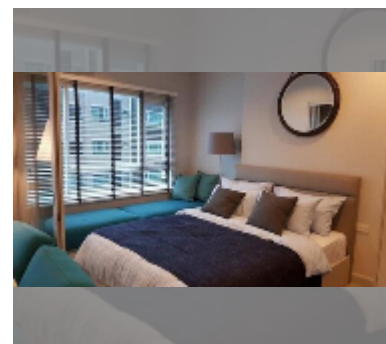

Condo for sale 1 bedroom 32 m² in Centric Sea, Pattaya

฿ 2,940,000

UNIT PARAMETERS:

UID	FS-242216
quota	thai quota
type	1 bedroom
size	32m²
floor	6
view	city view
quality	good
equipment: furniture, air conditioner, television, washing-machine, refrigerator	

PROJECT PARAMETERS:

district	Central Pattaya
buildings	3
floors	44
built in	2015
maintenance	฿ 21,120/year

FACILITIES:

General information: highrise, multy-level parking, covered parking.

Swimming pool: swimming pool, rooftop pool.

Chill zone: chill zone, garden, rooftop chillout.

Health zone: gym.

Other: lobby, clubhouse, CCTV, security, minimart.