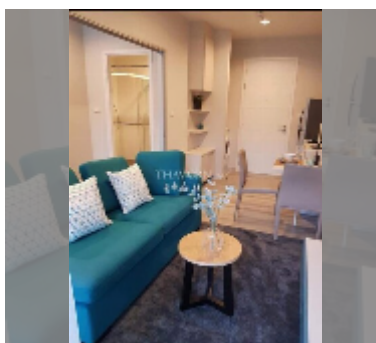

Condo for sale 1 bedroom 32 m² in Centric Sea, Pattaya

฿ 2,940,000

UNIT PARAMETERS:

UID	FS-242216
quota	thai quota
type	1 bedroom
size	32m²
floor	6
view	city view
quality	good
equipment: furniture, air conditioner, television, washing-machine, refrigerator	

PROJECT PARAMETERS:

district	Central Pattaya
buildings	3
floors	44
built in	2015
maintenance	฿ 21,120/year

FACILITIES:

General information: highrise, multy-level parking, covered parking.

Swimming pool: swimming pool, rooftop pool.

Chill zone: chill zone, garden, rooftop chillout.

Health zone: gym.

Other: lobby, clubhouse, CCTV, security, minimart.