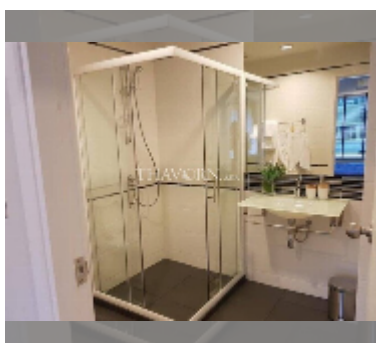

Condo for sale 1 bedroom 32 m² in Centric Sea, Pattaya

฿ 2,940,000

UNIT PARAMETERS:

UID	FS-242216
quota	thai quota
type	1 bedroom
size	32m ²
floor	6
view	city view
quality	good
equipment: furniture, air conditioner, television, washing-machine, refrigerator	

PROJECT PARAMETERS:

district	Central Pattaya
buildings	3
floors	44
built in	2015
maintenance	฿ 21,120/year

FACILITIES:

General information: highrise, multy-level parking, covered parking.

Swimming pool: swimming pool, rooftop pool.

Chill zone: chill zone, garden, rooftop chillout.

Health zone: gym.

Other: lobby, clubhouse, CCTV, security, minimart.

details