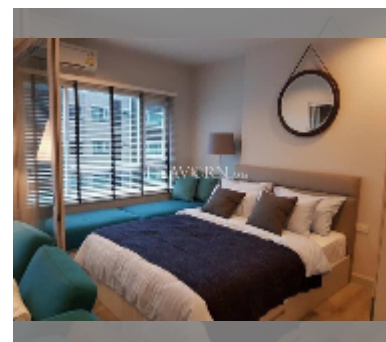

Condo for sale 1 bedroom 32 m² in Centric Sea, Pattaya

฿ 2,940,000

UNIT PARAMETERS:

UID	FS-242216
quota	thai quota
type	1 bedroom
size	32m²
floor	6
view	city view
quality	good
equipment: furniture, air conditioner, television, washing-machine, refrigerator	

PROJECT PARAMETERS:

district	Central Pattaya
buildings	3
floors	44
built in	2015
maintenance	฿ 21,120/year

FACILITIES:

General information: highrise, multy-level parking, covered parking.

Swimming pool: swimming pool, rooftop pool.

Chill zone: chill zone, garden, rooftop chillout.

Health zone: gym.

Other: lobby, clubhouse, CCTV, security, minimart.