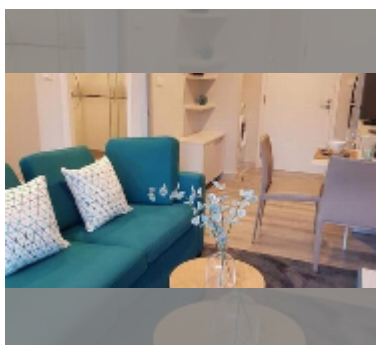

Condo for sale 1 bedroom 32 m² in Centric Sea, Pattaya

฿ 2,940,000

UNIT PARAMETERS:

UID	FS-242216
quota	thai quota
type	1 bedroom
size	32m²
floor	6
view	city view
quality	good
equipment: furniture, air conditioner, television, washing-machine, refrigerator	

PROJECT PARAMETERS:

district	Central Pattaya
buildings	3
floors	44
built in	2015
maintenance	฿ 21,120/year

FACILITIES:

General information: highrise, multy-level parking, covered parking.

Swimming pool: swimming pool, rooftop pool.

Chill zone: chill zone, garden, rooftop chillout.

Health zone: gym.

Other: lobby, clubhouse, CCTV, security, minimart.