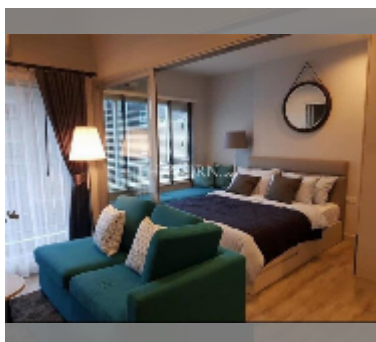

Condo for sale 1 bedroom 32 m² in Centric Sea, Pattaya

฿ 2,940,000

UNIT PARAMETERS:

UID	FS-242216
quota	thai quota
type	1 bedroom
size	32m²
floor	6
view	city view
quality	good
equipment: furniture, air conditioner, television, washing-machine, refrigerator	

PROJECT PARAMETERS:

district	Central Pattaya
buildings	3
floors	44
built in	2015
maintenance	฿ 21,120/year

FACILITIES:

General information: highrise, multy-level parking, covered parking.

Swimming pool: swimming pool, rooftop pool.

Chill zone: chill zone, garden, rooftop chillout.

Health zone: gym.

Other: lobby, clubhouse, CCTV, security, minimart.