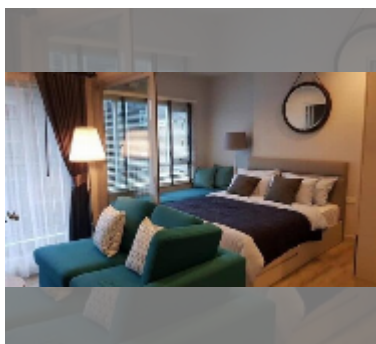

Condo for sale 1 bedroom 32 m² in Centric Sea, Pattaya

฿ 2,940,000

UNIT PARAMETERS:

UID	FS-242216
quota	thai quota
type	1 bedroom
size	32m²
floor	6
view	city view
quality	good
equipment: furniture, air conditioner, television, washing-machine, refrigerator	

PROJECT PARAMETERS:

district	Central Pattaya
buildings	3
floors	44
built in	2015
maintenance	฿ 21,120/year

FACILITIES:

General information: highrise, multy-level parking, covered parking.

Swimming pool: swimming pool, rooftop pool.

Chill zone: chill zone, garden, rooftop chillout.

Health zone: gym.

Other: lobby, clubhouse, CCTV, security, minimart.