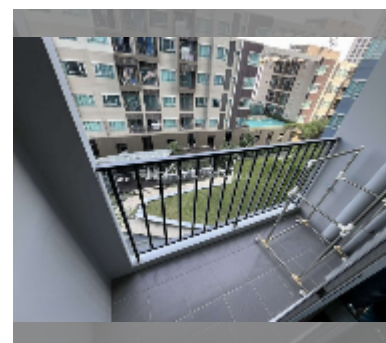

Condo for sale 1 bedroom 32 m² in Centric Sea, Pattaya

฿ 2,940,000

UNIT PARAMETERS:

UID	FS-242216
quota	thai quota
type	1 bedroom
size	32m ²
floor	6
view	city view
quality	good
equipment: furniture, air conditioner, television, washing-machine, refrigerator	

PROJECT PARAMETERS:

district	Central Pattaya
buildings	3
floors	44
built in	2015
maintenance	฿ 21,120/year

FACILITIES:

General information: highrise, multy-level parking, covered parking.

Swimming pool: swimming pool, rooftop pool.

Chill zone: chill zone, garden, rooftop chillout.

Health zone: gym.

Other: lobby, clubhouse, CCTV, security, minimart.

details