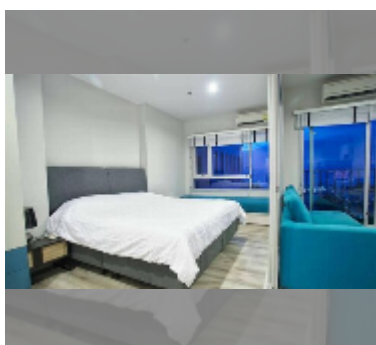

Condo for sale 1 bedroom 37 m² in Centric Sea, Pattaya

฿ 3,590,000

UNIT PARAMETERS:

UID	FS-242215
quota	thai quota
type	1 bedroom
size	37m²
floor	12
view	city view
quality	good
equipment: furniture, air conditioner, television, refrigerator	

PROJECT PARAMETERS:

district	Central Pattaya
buildings	3
floors	44
built in	2015
maintenance	฿ 24,420/year

FACILITIES:

General information: highrise, multy-level parking, covered parking.

Swimming pool: swimming pool, rooftop pool.

Chill zone: chill zone, garden, rooftop chillout.

Health zone: gym.

Other: lobby, clubhouse, CCTV, security, minimart.