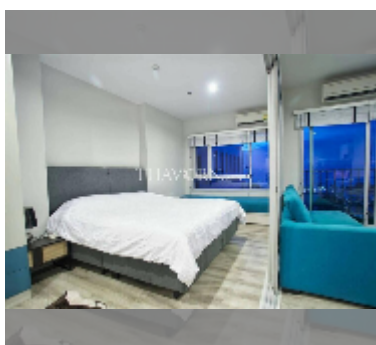

Condo for sale 1 bedroom 37 m² in Centric Sea, Pattaya

฿ 3,590,000

UNIT PARAMETERS:

UID	FS-242215
quota	thai quota
type	1 bedroom
size	37m²
floor	12
view	city view
quality	good
equipment: furniture, air conditioner, television, refrigerator	

PROJECT PARAMETERS:

district	Central Pattaya
buildings	3
floors	44
built in	2015
maintenance	฿ 24,420/year

FACILITIES:

General information: highrise, multy-level parking, covered parking.

Swimming pool: swimming pool, rooftop pool.

Chill zone: chill zone, garden, rooftop chillout.

Health zone: gym.

Other: lobby, clubhouse, CCTV, security, minimart.