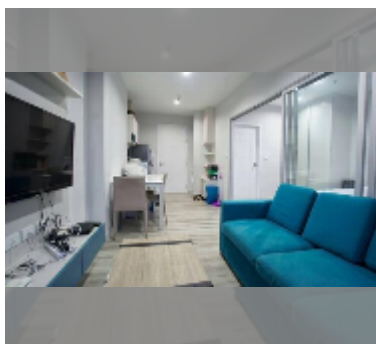

Condo for sale 1 bedroom 37 m² in Centric Sea, Pattaya

฿ 3,590,000

UNIT PARAMETERS:

UID	FS-242215
quota	thai quota
type	1 bedroom
size	37m²
floor	12
view	city view
quality	good
equipment: furniture, air conditioner, television, refrigerator	

PROJECT PARAMETERS:

district	Central Pattaya
buildings	3
floors	44
built in	2015
maintenance	฿ 24,420/year

FACILITIES:

General information: highrise, multy-level parking, covered parking.

Swimming pool: swimming pool, rooftop pool.

Chill zone: chill zone, garden, rooftop chillout.

Health zone: gym.

Other: lobby, clubhouse, CCTV, security, minimart.