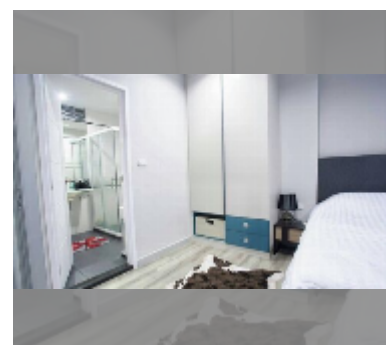

Condo for sale 1 bedroom 37 m² in Centric Sea, Pattaya

฿ 3,590,000

UNIT PARAMETERS:

UID	FS-242215
quota	thai quota
type	1 bedroom
size	37m²
floor	12
view	city view
quality	good
equipment: furniture, air conditioner, television, refrigerator	

PROJECT PARAMETERS:

district	Central Pattaya
buildings	3
floors	44
built in	2015
maintenance	฿ 24,420/year

FACILITIES:

General information: highrise, multy-level parking, covered parking.

Swimming pool: swimming pool, rooftop pool.

Chill zone: chill zone, garden, rooftop chillout.

Health zone: gym.

Other: lobby, clubhouse, CCTV, security, minimart.