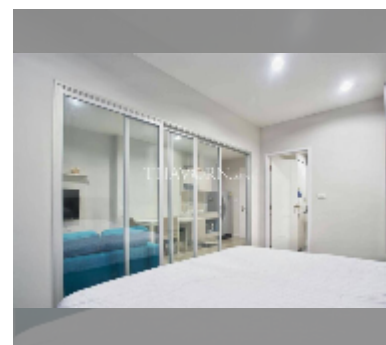

Condo for sale 1 bedroom 37 m² in Centric Sea, Pattaya

฿ 3,590,000

UNIT PARAMETERS:

UID	FS-242215
quota	thai quota
type	1 bedroom
size	37m²
floor	12
view	city view
quality	good
equipment: furniture, air conditioner, television, refrigerator	

PROJECT PARAMETERS:

district	Central Pattaya
buildings	3
floors	44
built in	2015
maintenance	฿ 24,420/year

FACILITIES:

General information: highrise, multy-level parking, covered parking.

Swimming pool: swimming pool, rooftop pool.

Chill zone: chill zone, garden, rooftop chillout.

Health zone: gym.

Other: lobby, clubhouse, CCTV, security, minimart.