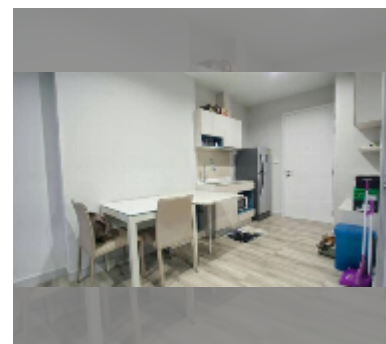

Condo for sale 1 bedroom 37 m² in Centric Sea, Pattaya

฿ 3,590,000

UNIT PARAMETERS:

UID	FS-242215
quota	thai quota
type	1 bedroom
size	37m²
floor	12
view	city view
quality	good
equipment: furniture, air conditioner, television, refrigerator	

PROJECT PARAMETERS:

district	Central Pattaya
buildings	3
floors	44
built in	2015
maintenance	฿ 24,420/year

FACILITIES:

General information: highrise, multy-level parking, covered parking.

Swimming pool: swimming pool, rooftop pool.

Chill zone: chill zone, garden, rooftop chillout.

Health zone: gym.

Other: lobby, clubhouse, CCTV, security, minimart.