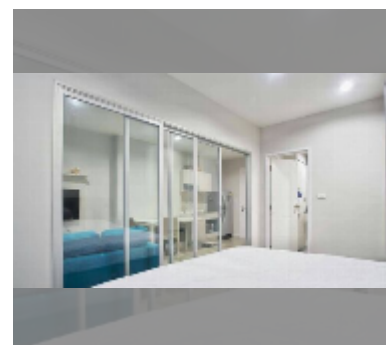

Condo for sale 1 bedroom 37 m² in Centric Sea, Pattaya

฿ 3,590,000

UNIT PARAMETERS:

UID	FS-242215
quota	thai quota
type	1 bedroom
size	37m²
floor	12
view	city view
quality	good
equipment: furniture, air conditioner, television, refrigerator	

PROJECT PARAMETERS:

district	Central Pattaya
buildings	3
floors	44
built in	2015
maintenance	฿ 24,420/year

FACILITIES:

General information: highrise, multy-level parking, covered parking.

Swimming pool: swimming pool, rooftop pool.

Chill zone: chill zone, garden, rooftop chillout.

Health zone: gym.

Other: lobby, clubhouse, CCTV, security, minimart.