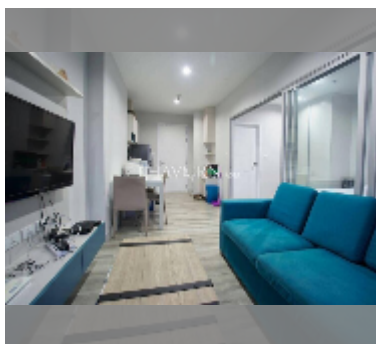

Condo for sale 1 bedroom 37 m² in Centric Sea, Pattaya

฿ 3,590,000

UNIT PARAMETERS:

UID	FS-242215
quota	thai quota
type	1 bedroom
size	37m²
floor	12
view	city view
quality	good
equipment: furniture, air conditioner, television, refrigerator	

PROJECT PARAMETERS:

district	Central Pattaya
buildings	3
floors	44
built in	2015
maintenance	฿ 24,420/year

FACILITIES:

General information: highrise, multy-level parking, covered parking.

Swimming pool: swimming pool, rooftop pool.

Chill zone: chill zone, garden, rooftop chillout.

Health zone: gym.

Other: lobby, clubhouse, CCTV, security, minimart.