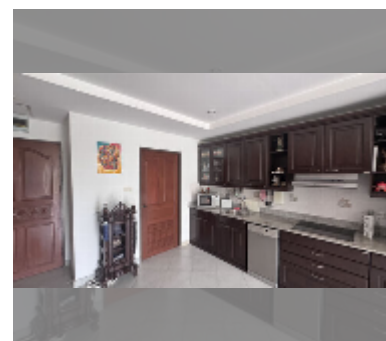

Condo for sale 2 bedroom 102 m² in Jomtien Beach Mountain 3, Pattaya

฿ 5,380,000

UNIT PARAMETERS:

UID	FS-242214
quota	foreign quota
type	2 bedroom
size	102m²
floor	6
view	city view
quality	good
equipment: furniture, air conditioner, television, refrigerator	

PROJECT PARAMETERS:

district	Jomtien
buildings	1
floors	8
built in	2013
maintenance	฿ 24,480/year

FACILITIES:

General information: lowrise, meters to beach: 250, minutes to beach: 3, covered parking.

Swimming pool: swimming pool, rooftop pool, sunbathing area.

Health zone: gym.

Other: lobby, CCTV, security.