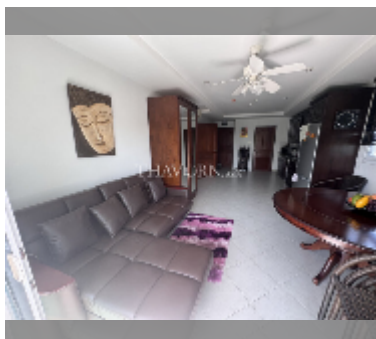

Condo for sale 2 bedroom 102 m² in Jomtien Beach Mountain 3, Pattaya

฿ 5,510,000

UNIT PARAMETERS:

UID	FS-242214
quota	foreign quota
type	2 bedroom
size	102m²
floor	6
view	city view
quality	good
equipment: furniture, air conditioner, television, refrigerator	

PROJECT PARAMETERS:

district	Jomtien
buildings	1
floors	8
built in	2013
maintenance	฿ 24,480/year

FACILITIES:

General information: lowrise, meters to beach: 250, minutes to beach: 3, covered parking.

Swimming pool: swimming pool, rooftop pool, sunbathing area.

Health zone: gym.

Other: lobby, CCTV, security.