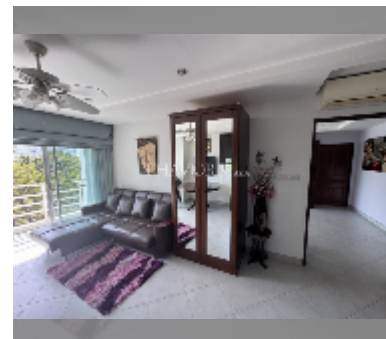

Condo for sale 2 bedroom 102 m² in Jomtien Beach Mountain 3, Pattaya

฿ 5,510,000

UNIT PARAMETERS:

UID	FS-242214
quota	foreign quota
type	2 bedroom
size	102m²
floor	6
view	city view
quality	good
equipment: furniture, air conditioner, television, refrigerator	

PROJECT PARAMETERS:

district	Jomtien
buildings	1
floors	8
built in	2013
maintenance	฿ 24,480/year

FACILITIES:

General information: lowrise, meters to beach: 250, minutes to beach: 3, covered parking.

Swimming pool: swimming pool, rooftop pool, sunbathing area.

Health zone: gym.

Other: lobby, CCTV, security.