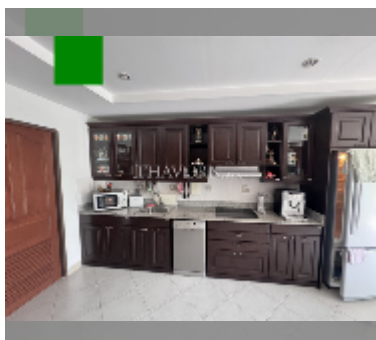

Condo for sale 2 bedroom 102 m² in Jomtien Beach Mountain 3, Pattaya

฿ 5,510,000

UNIT PARAMETERS:

UID	FS-242214
quota	foreign quota
type	2 bedroom
size	102m²
floor	6
view	city view
quality	good
equipment: furniture, air conditioner, television, refrigerator	

PROJECT PARAMETERS:

district	Jomtien
buildings	1
floors	8
built in	2013
maintenance	฿ 24,480/year

FACILITIES:

General information: lowrise, meters to beach: 250, minutes to beach: 3, covered parking.

Swimming pool: swimming pool, rooftop pool, sunbathing area.

Health zone: gym.

Other: lobby, CCTV, security.