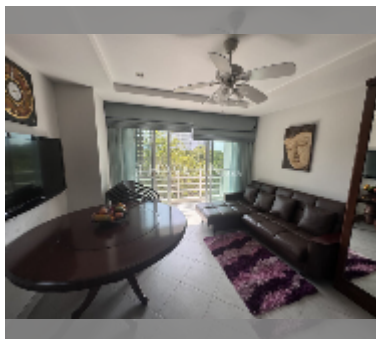

Condo for sale 2 bedroom 102 m² in Jomtien Beach Mountain 3, Pattaya

฿ 5,510,000

UNIT PARAMETERS:

UID	FS-242214
quota	foreign quota
type	2 bedroom
size	102m²
floor	6
view	city view
quality	good
equipment: furniture, air conditioner, television, refrigerator	

PROJECT PARAMETERS:

district	Jomtien
buildings	1
floors	8
built in	2013
maintenance	฿ 24,480/year

FACILITIES:

General information: lowrise, meters to beach: 250, minutes to beach: 3, covered parking.

Swimming pool: swimming pool, rooftop pool, sunbathing area.

Health zone: gym.

Other: lobby, CCTV, security.