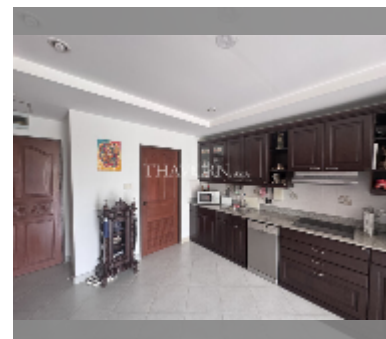

Condo for sale 2 bedroom 102 m² in Jomtien Beach Mountain 3, Pattaya

฿ 5,510,000

UNIT PARAMETERS:

UID	FS-242214
quota	foreign quota
type	2 bedroom
size	102m²
floor	6
view	city view
quality	good
equipment: furniture, air conditioner, television, refrigerator	

PROJECT PARAMETERS:

district	Jomtien
buildings	1
floors	8
built in	2013
maintenance	฿ 24,480/year

FACILITIES:

General information: lowrise, meters to beach: 250, minutes to beach: 3, covered parking.

Swimming pool: swimming pool, rooftop pool, sunbathing area.

Health zone: gym.

Other: lobby, CCTV, security.