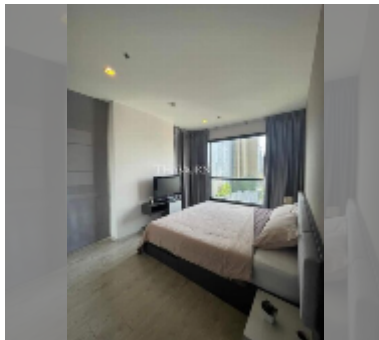

Condo for sale 2 bedroom 51 m² in The Base Central Pattaya, Pattaya

฿ 5,250,000

UNIT PARAMETERS:

UID	FS-242213
quota	thai quota
type	2 bedroom
size	51m²
floor	7
view	city view
quality	fair
equipment: furniture, air conditioner, television	

PROJECT PARAMETERS:

district	Central Pattaya
buildings	3
floors	32
built in	2016

FACILITIES:

General information: highrise, meters to beach: 100, minutes to beach: 5, covered parking.

Swimming pool: swimming pool, rooftop pool.

Chill zone: garden, rooftop chillout, barbeque areas.

Health zone: gym.

Other: lobby, CCTV, security.