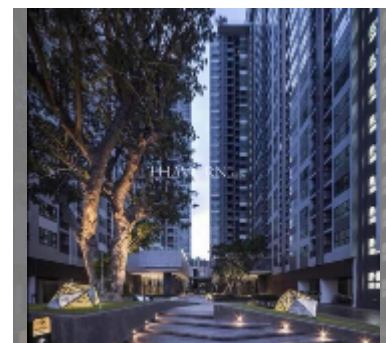

## Condo for sale 2 bedroom 51 m<sup>2</sup> in The Base Central Pattaya, Pattaya

**฿ 5,250,000**

**UNIT PARAMETERS:**

UID	FS-242213
quota	thai quota
type	2 bedroom
size	51m <sup>2</sup>
floor	7
view	city view
quality	fair
equipment: furniture, air conditioner, television	

**PROJECT PARAMETERS:**

district	Central Pattaya
buildings	3
floors	32
built in	2016

**FACILITIES:**

**General information:** highrise, meters to beach: 100, minutes to beach: 5, covered parking.

**Swimming pool:** swimming pool, rooftop pool.

**Chill zone:** garden, rooftop chillout, barbeque areas.

**Health zone:** gym.

**Other:** lobby, CCTV, security.

[details](#)