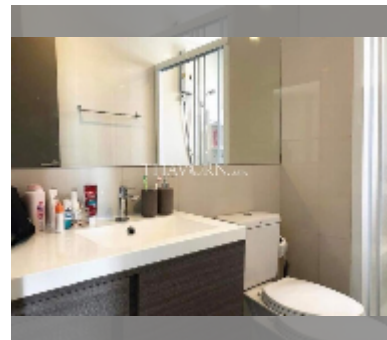

Condo for sale 2 bedroom 51 m² in The Base Central Pattaya, Pattaya

฿ 5,250,000

UNIT PARAMETERS:

UID	FS-242213
quota	thai quota
type	2 bedroom
size	51m²
floor	7
view	city view
quality	fair
equipment: furniture, air conditioner, television	

PROJECT PARAMETERS:

district	Central Pattaya
buildings	3
floors	32
built in	2016

FACILITIES:

General information: highrise, meters to beach: 100, minutes to beach: 5, covered parking.

Swimming pool: swimming pool, rooftop pool.

Chill zone: garden, rooftop chillout, barbeque areas.

Health zone: gym.

Other: lobby, CCTV, security.