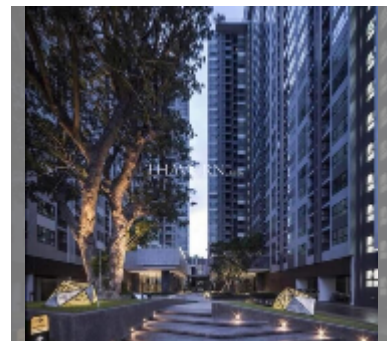

Condo for sale 2 bedroom 51 m² in The Base Central Pattaya, Pattaya

฿ 5,250,000

UNIT PARAMETERS:

UID	FS-242213
quota	thai quota
type	2 bedroom
size	51m ²
floor	7
view	city view
quality	fair
equipment: furniture, air conditioner, television	

PROJECT PARAMETERS:

district	Central Pattaya
buildings	3
floors	32
built in	2016

FACILITIES:

General information: highrise, meters to beach: 100, minutes to beach: 5, covered parking.

Swimming pool: swimming pool, rooftop pool.

Chill zone: garden, rooftop chillout, barbeque areas.

Health zone: gym.

Other: lobby, CCTV, security.

[details](#)