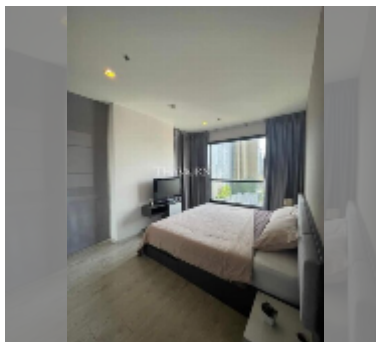

Condo for sale 2 bedroom 51 m² in The Base Central Pattaya, Pattaya

฿ 5,250,000

UNIT PARAMETERS:

UID	FS-242213
quota	thai quota
type	2 bedroom
size	51m²
floor	7
view	city view
quality	fair
equipment: furniture, air conditioner, television	

PROJECT PARAMETERS:

district	Central Pattaya
buildings	3
floors	32
built in	2016

FACILITIES:

General information: highrise, meters to beach: 100, minutes to beach: 5, covered parking.

Swimming pool: swimming pool, rooftop pool.

Chill zone: garden, rooftop chillout, barbeque areas.

Health zone: gym.

Other: lobby, CCTV, security.