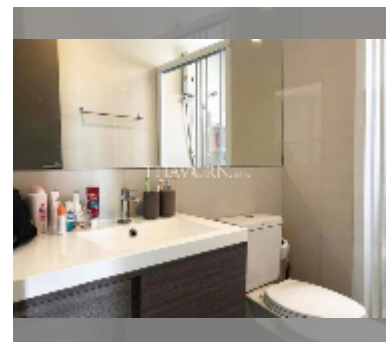

Condo for sale 2 bedroom 51 m² in The Base Central Pattaya, Pattaya

฿ 5,250,000

UNIT PARAMETERS:

UID	FS-242213
quota	thai quota
type	2 bedroom
size	51m²
floor	7
view	city view
quality	fair
equipment: furniture, air conditioner, television	

PROJECT PARAMETERS:

district	Central Pattaya
buildings	3
floors	32
built in	2016

FACILITIES:

General information: highrise, meters to beach: 100, minutes to beach: 5, covered parking.

Swimming pool: swimming pool, rooftop pool.

Chill zone: garden, rooftop chillout, barbeque areas.

Health zone: gym.

Other: lobby, CCTV, security.