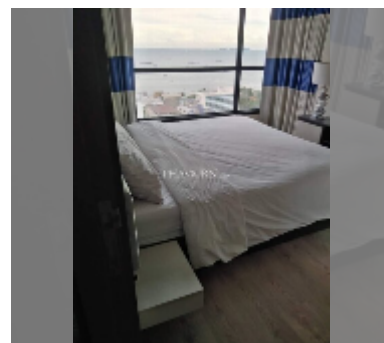

Condo for sale 2 bedroom 50 m² in The Base Central Pattaya, Pattaya

฿ 9,450,000

UNIT PARAMETERS:

UID	FS-242212
quota	thai quota
type	2 bedroom
size	50m²
floor	18
view	sea view
quality	good
equipment: furniture, air conditioner, television, refrigerator	

PROJECT PARAMETERS:

district	Central Pattaya
buildings	3
floors	32
built in	2016

FACILITIES:

General information: highrise, meters to beach: 100, minutes to beach: 5, covered parking.

Swimming pool: swimming pool, rooftop pool.

Chill zone: garden, rooftop chillout, barbeque areas.

Health zone: gym.

Other: lobby, CCTV, security.