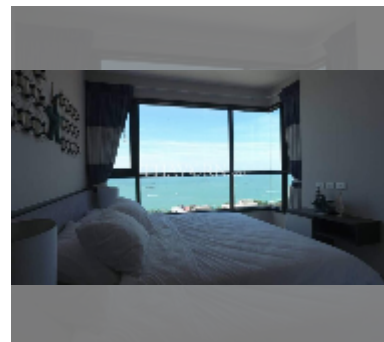

Condo for sale 2 bedroom 50 m² in The Base Central Pattaya, Pattaya

฿ 9,450,000

UNIT PARAMETERS:

UID	FS-242212
quota	thai quota
type	2 bedroom
size	50m²
floor	18
view	sea view
quality	good
equipment: furniture, air conditioner, television, refrigerator	

PROJECT PARAMETERS:

district	Central Pattaya
buildings	3
floors	32
built in	2016

FACILITIES:

General information: highrise, meters to beach: 100, minutes to beach: 5, covered parking.

Swimming pool: swimming pool, rooftop pool.

Chill zone: garden, rooftop chillout, barbeque areas.

Health zone: gym.

Other: lobby, CCTV, security.