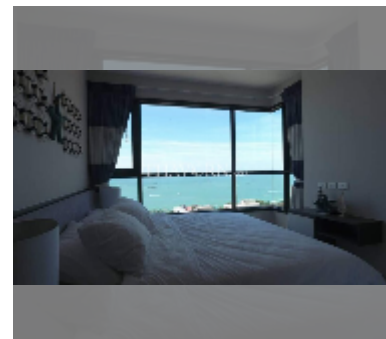

Condo for sale 2 bedroom 50 m² in The Base Central Pattaya, Pattaya

฿ 9,450,000

UNIT PARAMETERS:

UID	FS-242212
quota	thai quota
type	2 bedroom
size	50m²
floor	18
view	sea view
quality	good
equipment: furniture, air conditioner, television, refrigerator	

PROJECT PARAMETERS:

district	Central Pattaya
buildings	3
floors	32
built in	2016

FACILITIES:

General information: highrise, meters to beach: 100, minutes to beach: 5, covered parking.

Swimming pool: swimming pool, rooftop pool.

Chill zone: garden, rooftop chillout, barbeque areas.

Health zone: gym.

Other: lobby, CCTV, security.