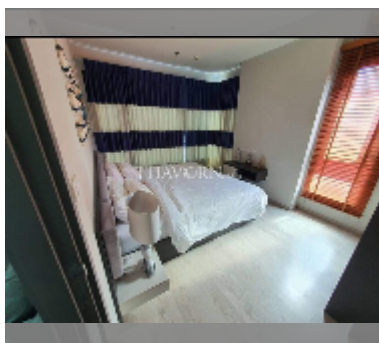

Condo for sale 2 bedroom 50 m² in The Base Central Pattaya, Pattaya

฿ 9,450,000

UNIT PARAMETERS:

UID	FS-242212
quota	thai quota
type	2 bedroom
size	50m²
floor	18
view	sea view
quality	good
equipment: furniture, air conditioner, television, refrigerator	

PROJECT PARAMETERS:

district	Central Pattaya
buildings	3
floors	32
built in	2016

FACILITIES:

General information: highrise, meters to beach: 100, minutes to beach: 5, covered parking.

Swimming pool: swimming pool, rooftop pool.

Chill zone: garden, rooftop chillout, barbeque areas.

Health zone: gym.

Other: lobby, CCTV, security.