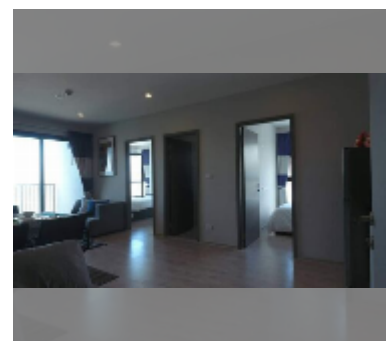

Condo for sale 2 bedroom 50 m² in The Base Central Pattaya, Pattaya

฿ 9,450,000

UNIT PARAMETERS:

UID	FS-242212
quota	thai quota
type	2 bedroom
size	50m²
floor	18
view	sea view
quality	good
equipment: furniture, air conditioner, television, refrigerator	

PROJECT PARAMETERS:

district	Central Pattaya
buildings	3
floors	32
built in	2016

FACILITIES:

General information: highrise, meters to beach: 100, minutes to beach: 5, covered parking.

Swimming pool: swimming pool, rooftop pool.

Chill zone: garden, rooftop chillout, barbeque areas.

Health zone: gym.

Other: lobby, CCTV, security.