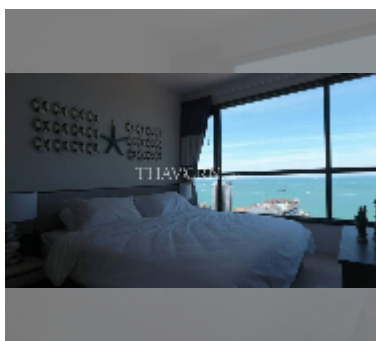

Condo for sale 2 bedroom 50 m² in The Base Central Pattaya, Pattaya

฿ 9,450,000

UNIT PARAMETERS:

UID	FS-242212
quota	thai quota
type	2 bedroom
size	50m²
floor	18
view	sea view
quality	good
equipment: furniture, air conditioner, television, refrigerator	

PROJECT PARAMETERS:

district	Central Pattaya
buildings	3
floors	32
built in	2016

FACILITIES:

General information: highrise, meters to beach: 100, minutes to beach: 5, covered parking.

Swimming pool: swimming pool, rooftop pool.

Chill zone: garden, rooftop chillout, barbeque areas.

Health zone: gym.

Other: lobby, CCTV, security.