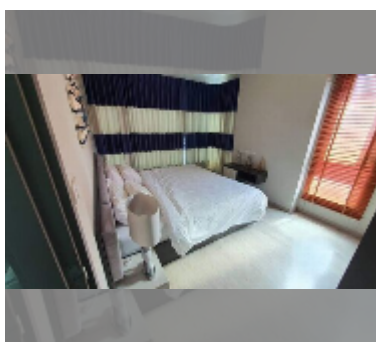

Condo for sale 2 bedroom 50 m² in The Base Central Pattaya, Pattaya

฿ 9,450,000

UNIT PARAMETERS:

UID	FS-242212
quota	thai quota
type	2 bedroom
size	50m²
floor	18
view	sea view
quality	good
equipment: furniture, air conditioner, television, refrigerator	

PROJECT PARAMETERS:

district	Central Pattaya
buildings	3
floors	32
built in	2016

FACILITIES:

General information: highrise, meters to beach: 100, minutes to beach: 5, covered parking.

Swimming pool: swimming pool, rooftop pool.

Chill zone: garden, rooftop chillout, barbeque areas.

Health zone: gym.

Other: lobby, CCTV, security.