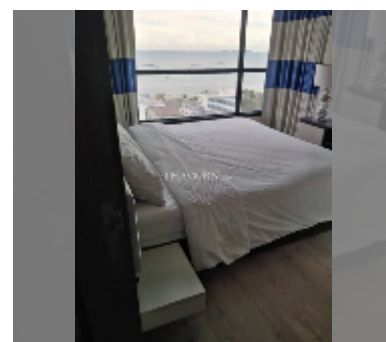

Condo for sale 2 bedroom 50 m² in The Base Central Pattaya, Pattaya

฿ 9,450,000

UNIT PARAMETERS:

UID	FS-242212
quota	thai quota
type	2 bedroom
size	50m²
floor	18
view	sea view
quality	good
equipment: furniture, air conditioner, television, refrigerator	

PROJECT PARAMETERS:

district	Central Pattaya
buildings	3
floors	32
built in	2016

FACILITIES:

General information: highrise, meters to beach: 100, minutes to beach: 5, covered parking.

Swimming pool: swimming pool, rooftop pool.

Chill zone: garden, rooftop chillout, barbeque areas.

Health zone: gym.

Other: lobby, CCTV, security.