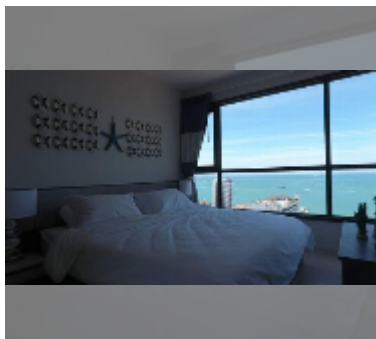

Condo for sale 2 bedroom 50 m² in The Base Central Pattaya, Pattaya

฿ 9,450,000

UNIT PARAMETERS:

UID	FS-242212
quota	thai quota
type	2 bedroom
size	50m²
floor	18
view	sea view
quality	good
equipment: furniture, air conditioner, television, refrigerator	

PROJECT PARAMETERS:

district	Central Pattaya
buildings	3
floors	32
built in	2016

FACILITIES:

General information: highrise, meters to beach: 100, minutes to beach: 5, covered parking.

Swimming pool: swimming pool, rooftop pool.

Chill zone: garden, rooftop chillout, barbeque areas.

Health zone: gym.

Other: lobby, CCTV, security.