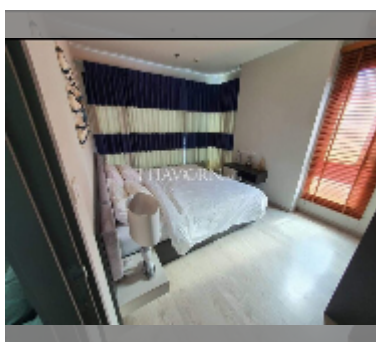

Condo for sale 2 bedroom 50 m² in The Base Central Pattaya, Pattaya

฿ 9,450,000

UNIT PARAMETERS:

UID	FS-242212
quota	thai quota
type	2 bedroom
size	50m²
floor	18
view	sea view
quality	good
equipment: furniture, air conditioner, television, refrigerator	

PROJECT PARAMETERS:

district	Central Pattaya
buildings	3
floors	32
built in	2016

FACILITIES:

General information: highrise, meters to beach: 100, minutes to beach: 5, covered parking.

Swimming pool: swimming pool, rooftop pool.

Chill zone: garden, rooftop chillout, barbeque areas.

Health zone: gym.

Other: lobby, CCTV, security.