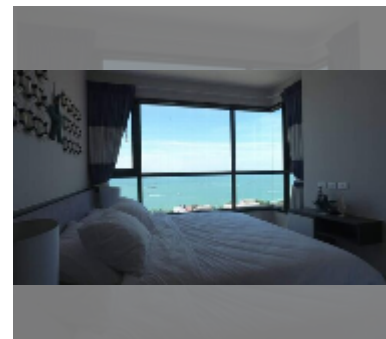

Condo for sale 2 bedroom 50 m² in The Base Central Pattaya, Pattaya

฿ 9,450,000

UNIT PARAMETERS:

UID	FS-242212
quota	thai quota
type	2 bedroom
size	50m²
floor	18
view	sea view
quality	good
equipment: furniture, air conditioner, television, refrigerator	

PROJECT PARAMETERS:

district	Central Pattaya
buildings	3
floors	32
built in	2016

FACILITIES:

General information: highrise, meters to beach: 100, minutes to beach: 5, covered parking.

Swimming pool: swimming pool, rooftop pool.

Chill zone: garden, rooftop chillout, barbeque areas.

Health zone: gym.

Other: lobby, CCTV, security.