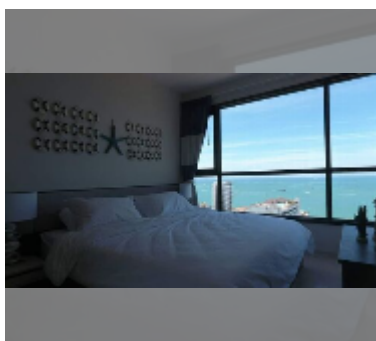

Condo for sale 2 bedroom 50 m² in The Base Central Pattaya, Pattaya

฿ 9,450,000

UNIT PARAMETERS:

UID	FS-242212
quota	thai quota
type	2 bedroom
size	50m²
floor	18
view	sea view
quality	good
equipment: furniture, air conditioner, television, refrigerator	

PROJECT PARAMETERS:

district	Central Pattaya
buildings	3
floors	32
built in	2016

FACILITIES:

General information: highrise, meters to beach: 100, minutes to beach: 5, covered parking.

Swimming pool: swimming pool, rooftop pool.

Chill zone: garden, rooftop chillout, barbeque areas.

Health zone: gym.

Other: lobby, CCTV, security.