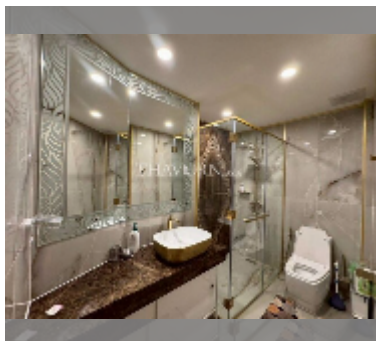

Condo for sale 1 bedroom 80 m² in Copacabana Beach Jomtien, Pattaya

฿ 13,840,000

UNIT PARAMETERS:

UID	FS-242208
quota	foreign quota
type	1 bedroom
size	80m²
floor	32
view	sea view
quality	good
equipment: furniture, air conditioner, television, washing-machine, refrigerator	

PROJECT PARAMETERS:

district	Jomtien
buildings	1
floors	59
built in	2022
maintenance	฿ 48,000/year

FACILITIES:

General information: highrise, meters to beach: 50, minutes to beach: 1, shuttle bus, beach front, open parking, multy-level parking.

Swimming pool: swimming pool, rooftop pool, infinity view, jacuzzi, pool bar , sunbathing area.

Chill zone: chill zone, garden, rooftop chillout.

Health zone: gym, sauna, hamam.

Other: lobby, meeting room, games room, kids playgarden, CCTV, security.