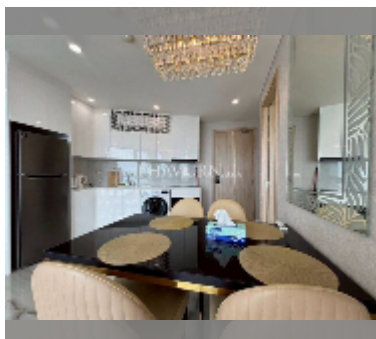

Condo for sale 1 bedroom 80 m² in Copacabana Beach Jomtien, Pattaya

฿ 13,840,000

UNIT PARAMETERS:

UID	FS-242208
quota	foreign quota
type	1 bedroom
size	80m ²
floor	32
view	sea view
quality	good
equipment: furniture, air conditioner, television, washing-machine, refrigerator	

Swimming pool: swimming pool, rooftop pool, infinity view, jacuzzi, pool bar , sunbathing area.

Chill zone: chill zone, garden, rooftop chillout.

Health zone: gym, sauna, hamam.

Other: lobby, meeting room, games room, kids playgarden, CCTV, security.