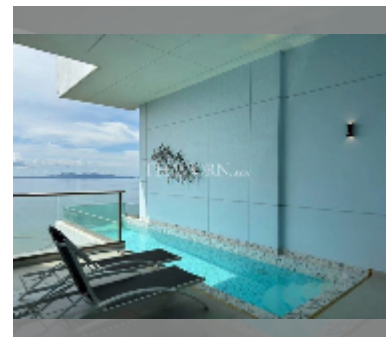

### FACILITIES:

**General information:** highrise, meters to beach: 50, minutes to beach: 1, shuttle bus, beach front, open parking, multy-level parking.

**Swimming pool:** swimming pool, rooftop pool, infinity view, jacuzzi, pool bar , sunbathing area.

**Chill zone:** chill zone, garden, rooftop chillout.

**Health zone:** gym, sauna, hamam.

**Other:** lobby, meeting room, games room, kids playgarden, CCTV, security.

[details](#)