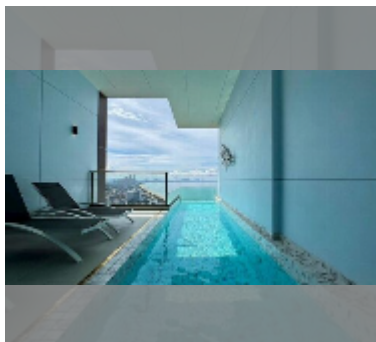

Condo for sale 1 bedroom 80 m² in Copacabana Beach Jomtien, Pattaya

฿ 13,840,000

UNIT PARAMETERS:

UID	FS-242208
quota	foreign quota
type	1 bedroom
size	80m ²
floor	32
view	sea view
quality	good
equipment: furniture, air conditioner, television, washing-machine, refrigerator	

Swimming pool: swimming pool, rooftop pool, infinity view, jacuzzi, pool bar , sunbathing area.

Chill zone: chill zone, garden, rooftop chillout.

Health zone: gym, sauna, hamam.

Other: lobby, meeting room, games room, kids playgarden, CCTV, security.