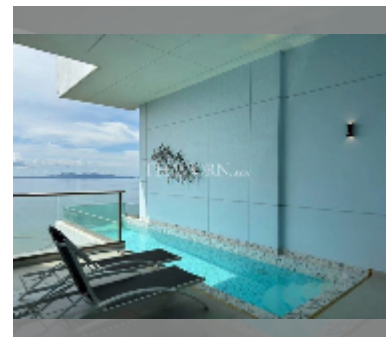

Condo for sale 1 bedroom 80 m² in Copacabana Beach Jomtien, Pattaya

฿ 13,840,000

UNIT PARAMETERS:

UID	FS-242208
quota	foreign quota
type	1 bedroom
size	80m ²
floor	32
view	sea view
quality	good
equipment: furniture, air conditioner, television, washing-machine, refrigerator	

Swimming pool: swimming pool, rooftop pool, infinity view, jacuzzi, pool bar , sunbathing area.

Chill zone: chill zone, garden, rooftop chillout.

Health zone: gym, sauna, hamam.

Other: lobby, meeting room, games room, kids playgarden, CCTV, security.