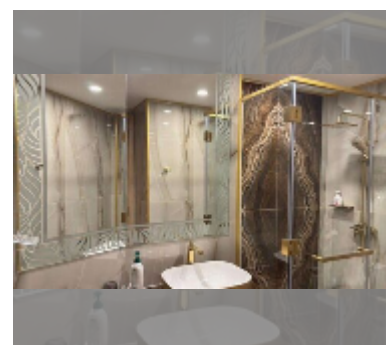

Condo for sale 1 bedroom 80 m² in Copacabana Beach Jomtien, Pattaya

฿ 13,840,000

UNIT PARAMETERS:

UID	FS-242208
quota	foreign quota
type	1 bedroom
size	80m²
floor	32
view	sea view
quality	good
equipment: furniture, air conditioner, television, washing-machine, refrigerator	

PROJECT PARAMETERS:

district	Jomtien
buildings	1
floors	59
built in	2022
maintenance	฿ 48,000/year

FACILITIES:

General information: highrise, meters to beach: 50, minutes to beach: 1, shuttle bus, beach front, open parking, multy-level parking.

Swimming pool: swimming pool, rooftop pool, infinity view, jacuzzi, pool bar , sunbathing area.

Chill zone: chill zone, garden, rooftop chillout.

Health zone: gym, sauna, hamam.

Other: lobby, meeting room, games room, kids playgarden, CCTV, security.