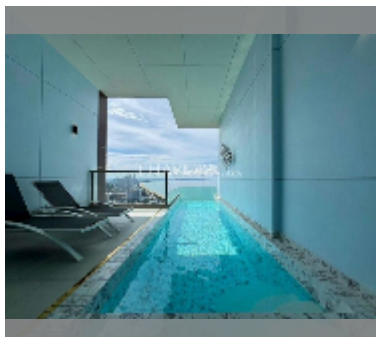

Condo for sale 1 bedroom 80 m² in Copacabana Beach Jomtien, Pattaya

฿ 13,840,000

UNIT PARAMETERS:

UID	FS-242208
quota	foreign quota
type	1 bedroom
size	80m ²
floor	32
view	sea view
quality	good
equipment: furniture, air conditioner, television, washing-machine, refrigerator	

Swimming pool: swimming pool, rooftop pool, infinity view, jacuzzi, pool bar , sunbathing area.

Chill zone: chill zone, garden, rooftop chillout.

Health zone: gym, sauna, hamam.

Other: lobby, meeting room, games room, kids playgarden, CCTV, security.