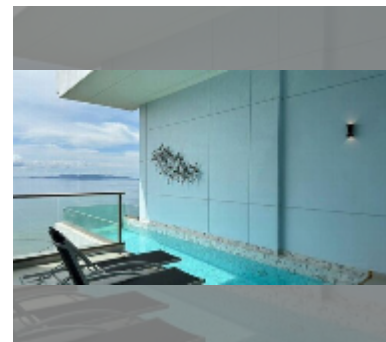

Condo for sale 1 bedroom 80 m² in Copacabana Beach Jomtien, Pattaya

฿ 13,840,000

UNIT PARAMETERS:

UID	FS-242208
quota	foreign quota
type	1 bedroom
size	80m ²
floor	32
view	sea view
quality	good
equipment: furniture, air conditioner, television, washing-machine, refrigerator	

PROJECT PARAMETERS:

district	Jomtien
buildings	1
floors	59
built in	2022
maintenance	฿ 48,000/year

FACILITIES:

General information: highrise, meters to beach: 50, minutes to beach: 1, shuttle bus, beach front, open parking, multy-level parking.

Swimming pool: swimming pool, rooftop pool, infinity view, jacuzzi, pool bar , sunbathing area.

Chill zone: chill zone, garden, rooftop chillout.

Health zone: gym, sauna, hamam.

Other: lobby, meeting room, games room, kids playgarden, CCTV, security.