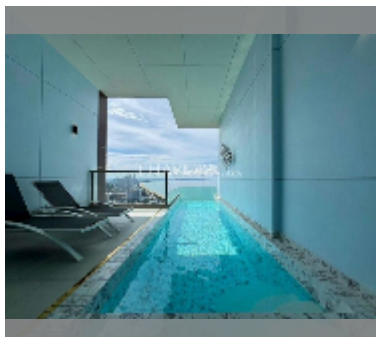

### FACILITIES:

**General information:** highrise, meters to beach: 50, minutes to beach: 1, shuttle bus, beach front, open parking, multy-level parking.

**Swimming pool:** swimming pool, rooftop pool, infinity view, jacuzzi, pool bar , sunbathing area.

**Chill zone:** chill zone, garden, rooftop chillout.

**Health zone:** gym, sauna, hamam.

**Other:** lobby, meeting room, games room, kids playgarden, CCTV, security.

[details](#)