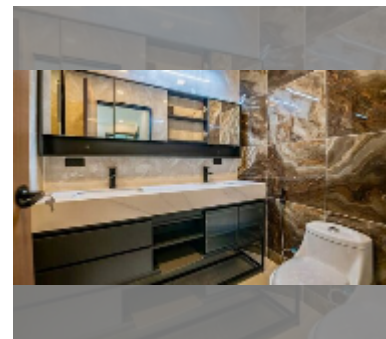

Condo for sale 2 bedroom 78 m² in Laguna Beach Resort 2, Pattaya

฿ 4,749,900

UNIT PARAMETERS:

UID	FS-242207
quota	company ownership
type	2 bedroom
size	78m²
floor	5
view	garden view
quality	excellent

equipment: furniture, kitchen appliances, air conditioner, television, washing-machine, refrigerator

PROJECT PARAMETERS:

district	Jomtien
buildings	4
floors	8
built in	2016
maintenance	฿ 32,760/year

FACILITIES:

General information: resort, meters to beach: 700, minutes to beach: 10, underground parking.

Swimming pool: swimming pool, kids pool, water slides, waterfall, jacuzzi, pool bar .

Chill zone: chill zone, garden.

Health zone: gym, sauna, massage.

Other: reception, lobby, clubhouse, kids playgarden, CCTV, security, minimart, laundry.