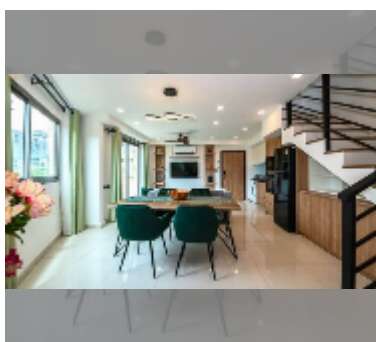

Condo for sale 2 bedroom 78 m² in Laguna Beach Resort 2, Pattaya

฿ 4,749,900

UNIT PARAMETERS:

UID	FS-242207
quota	company ownership
type	2 bedroom
size	78m²
floor	5
view	garden view
quality	excellent

equipment: furniture, kitchen appliances, air conditioner, television, washing-machine, refrigerator

PROJECT PARAMETERS:

district	Jomtien
buildings	4
floors	8
built in	2016
maintenance	฿ 32,760/year

FACILITIES:

General information: resort, meters to beach: 700, minutes to beach: 10, underground parking.

Swimming pool: swimming pool, kids pool, water slides, waterfall, jacuzzi, pool bar .

Chill zone: chill zone, garden.

Health zone: gym, sauna, massage.

Other: reception, lobby, clubhouse, kids playgarden, CCTV, security, minimart, laundry.