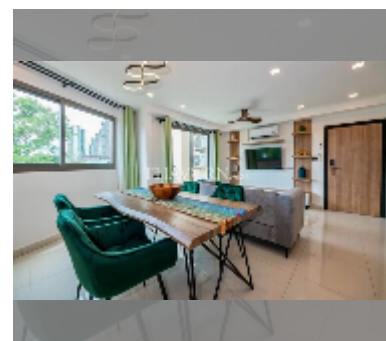

Condo for sale 2 bedroom 78 m² in Laguna Beach Resort 2, Pattaya

฿ 4,749,900

UNIT PARAMETERS:

UID	FS-242207
quota	company ownership
type	2 bedroom
size	78m²
floor	5
view	garden view
quality	excellent

equipment: furniture, kitchen appliances, air conditioner, television, washing-machine, refrigerator

PROJECT PARAMETERS:

district	Jomtien
buildings	4
floors	8
built in	2016

FACILITIES:

General information: resort, meters to beach: 700, minutes to beach: 10, underground parking.

Swimming pool: swimming pool, kids pool, water slides, waterfall, jacuzzi, pool bar .

Chill zone: chill zone, garden.

Health zone: gym, sauna, massage.

Other: reception, lobby, clubhouse, kids playgarden, CCTV, security, minimart, laundry.