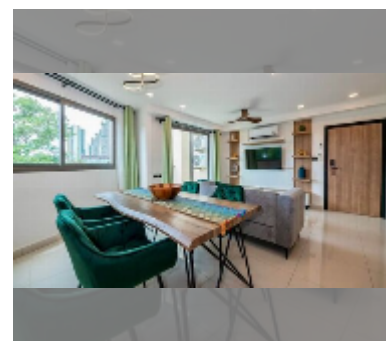

Condo for sale 2 bedroom 78 m² in Laguna Beach Resort 2, Pattaya

฿ 4,749,900

UNIT PARAMETERS:

UID	FS-242207
quota	company ownership
type	2 bedroom
size	78m²
floor	5
view	garden view
quality	excellent

equipment: furniture, kitchen appliances, air conditioner, television, washing-machine, refrigerator

PROJECT PARAMETERS:

district	Jomtien
buildings	4
floors	8
built in	2016
maintenance	฿ 32,760/year

FACILITIES:

General information: resort, meters to beach: 700, minutes to beach: 10, underground parking.

Swimming pool: swimming pool, kids pool, water slides, waterfall, jacuzzi, pool bar .

Chill zone: chill zone, garden.

Health zone: gym, sauna, massage.

Other: reception, lobby, clubhouse, kids playgarden, CCTV, security, minimart, laundry.