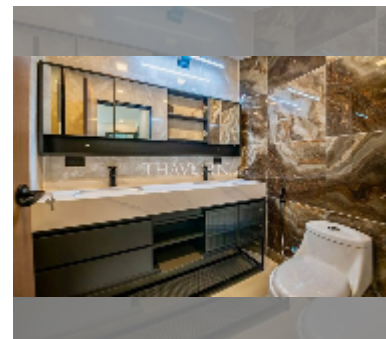

Condo for sale 2 bedroom 78 m² in Laguna Beach Resort 2, Pattaya

฿ 4,749,900

UNIT PARAMETERS:

UID	FS-242207
quota	company ownership
type	2 bedroom
size	78m²
floor	5
view	garden view
quality	excellent

equipment: furniture, kitchen appliances, air conditioner, television, washing-machine, refrigerator

PROJECT PARAMETERS:

district	Jomtien
buildings	4
floors	8
built in	2016

FACILITIES:

General information: resort, meters to beach: 700, minutes to beach: 10, underground parking.

Swimming pool: swimming pool, kids pool, water slides, waterfall, jacuzzi, pool bar .

Chill zone: chill zone, garden.

Health zone: gym, sauna, massage.

Other: reception, lobby, clubhouse, kids playgarden, CCTV, security, minimart, laundry.