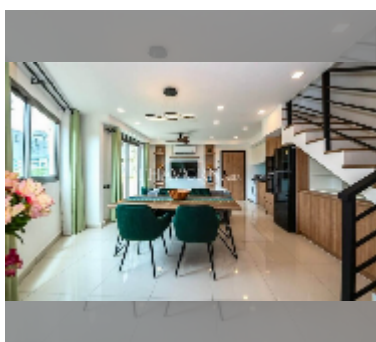

Condo for sale 2 bedroom 78 m² in Laguna Beach Resort 2, Pattaya

฿ 4,749,900

UNIT PARAMETERS:

UID	FS-242207
quota	company ownership
type	2 bedroom
size	78m²
floor	5
view	garden view
quality	excellent

equipment: furniture, kitchen appliances, air conditioner, television, washing-machine, refrigerator

PROJECT PARAMETERS:

district	Jomtien
buildings	4
floors	8
built in	2016

FACILITIES:

General information: resort, meters to beach: 700, minutes to beach: 10, underground parking.

Swimming pool: swimming pool, kids pool, water slides, waterfall, jacuzzi, pool bar .

Chill zone: chill zone, garden.

Health zone: gym, sauna, massage.

Other: reception, lobby, clubhouse, kids playgarden, CCTV, security, minimart, laundry.