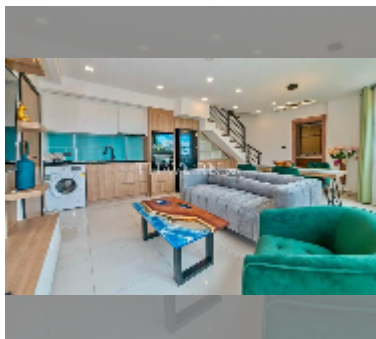

Condo for sale 2 bedroom 78 m² in Laguna Beach Resort 2, Pattaya

฿ 4,749,900

UNIT PARAMETERS:

UID	FS-242207
quota	company ownership
type	2 bedroom
size	78m²
floor	5
view	garden view
quality	excellent

equipment: furniture, kitchen appliances, air conditioner, television, washing-machine, refrigerator

PROJECT PARAMETERS:

district	Jomtien
buildings	4
floors	8
built in	2016

FACILITIES:

General information: resort, meters to beach: 700, minutes to beach: 10, underground parking.

Swimming pool: swimming pool, kids pool, water slides, waterfall, jacuzzi, pool bar .

Chill zone: chill zone, garden.

Health zone: gym, sauna, massage.

Other: reception, lobby, clubhouse, kids playgarden, CCTV, security, minimart, laundry.