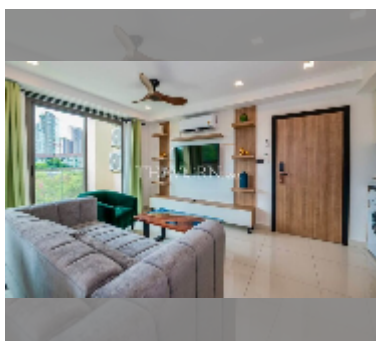

Condo for sale 2 bedroom 78 m² in Laguna Beach Resort 2, Pattaya

฿ 4,749,900

UNIT PARAMETERS:

UID	FS-242207
quota	company ownership
type	2 bedroom
size	78m²
floor	5
view	garden view
quality	excellent

equipment: furniture, kitchen appliances, air conditioner, television, washing-machine, refrigerator

PROJECT PARAMETERS:

district	Jomtien
buildings	4
floors	8
built in	2016

FACILITIES:

General information: resort, meters to beach: 700, minutes to beach: 10, underground parking.

Swimming pool: swimming pool, kids pool, water slides, waterfall, jacuzzi, pool bar .

Chill zone: chill zone, garden.

Health zone: gym, sauna, massage.

Other: reception, lobby, clubhouse, kids playgarden, CCTV, security, minimart, laundry.