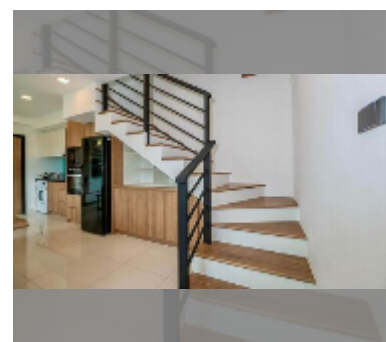

Condo for sale 2 bedroom 78 m² in Laguna Beach Resort 2, Pattaya

฿ 4,749,900

UNIT PARAMETERS:

UID	FS-242207
quota	company ownership
type	2 bedroom
size	78m²
floor	5
view	garden view
quality	excellent

equipment: furniture, kitchen appliances, air conditioner, television, washing-machine, refrigerator

PROJECT PARAMETERS:

district	Jomtien
buildings	4
floors	8
built in	2016
maintenance	฿ 32,760/year

FACILITIES:

General information: resort, meters to beach: 700, minutes to beach: 10, underground parking.

Swimming pool: swimming pool, kids pool, water slides, waterfall, jacuzzi, pool bar .

Chill zone: chill zone, garden.

Health zone: gym, sauna, massage.

Other: reception, lobby, clubhouse, kids playgarden, CCTV, security, minimart, laundry.