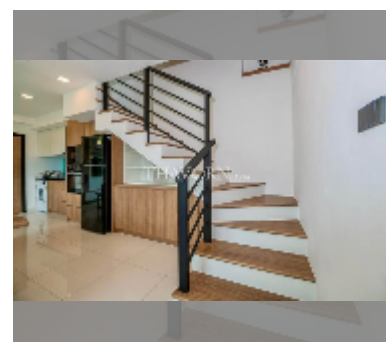

Condo for sale 2 bedroom 78 m² in Laguna Beach Resort 2, Pattaya

฿ 4,749,900

UNIT PARAMETERS:

UID	FS-242207
quota	company ownership
type	2 bedroom
size	78m²
floor	5
view	garden view
quality	excellent

equipment: furniture, kitchen appliances, air conditioner, television, washing-machine, refrigerator

PROJECT PARAMETERS:

district	Jomtien
buildings	4
floors	8
built in	2016

FACILITIES:

General information: resort, meters to beach: 700, minutes to beach: 10, underground parking.

Swimming pool: swimming pool, kids pool, water slides, waterfall, jacuzzi, pool bar .

Chill zone: chill zone, garden.

Health zone: gym, sauna, massage.

Other: reception, lobby, clubhouse, kids playgarden, CCTV, security, minimart, laundry.