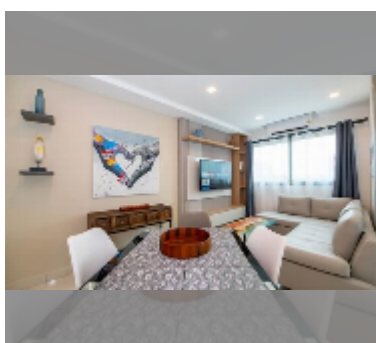

Condo for sale 2 bedroom 74 m² in Laguna Beach Resort 2, Pattaya

฿ 4,699,900

UNIT PARAMETERS:

UID	FS-242206
quota	company ownership
type	2 bedroom
size	74m²
floor	3
view	city view
quality	excellent

equipment: furniture, kitchen appliances, air conditioner, television, washing-machine, refrigerator

PROJECT PARAMETERS:

district	Jomtien
buildings	4
floors	8
built in	2016
maintenance	฿ 31,080/year

FACILITIES:

General information: resort, meters to beach: 700, minutes to beach: 10, underground parking.

Swimming pool: swimming pool, kids pool, water slides, waterfall, jacuzzi, pool bar .

Chill zone: chill zone, garden.

Health zone: gym, sauna, massage.

Other: reception, lobby, clubhouse, kids playgarden, CCTV, security, minimart, laundry.