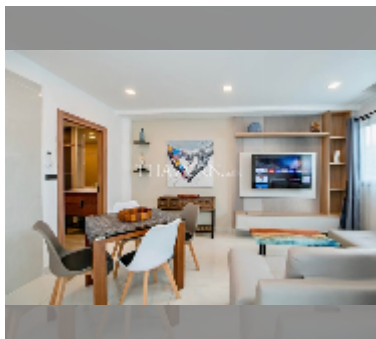

Condo for sale 2 bedroom 74 m² in Laguna Beach Resort 2, Pattaya

฿ 4,699,900

UNIT PARAMETERS:

UID	FS-242206
quota	company ownership
type	2 bedroom
size	74m²
floor	3
view	city view
quality	excellent

equipment: furniture, kitchen appliances, air conditioner, television, washing-machine, refrigerator

PROJECT PARAMETERS:

district	Jomtien
buildings	4
floors	8
built in	2016

FACILITIES:

General information: resort, meters to beach: 700, minutes to beach: 10, underground parking.

Swimming pool: swimming pool, kids pool, water slides, waterfall, jacuzzi, pool bar .

Chill zone: chill zone, garden.

Health zone: gym, sauna, massage.

Other: reception, lobby, clubhouse, kids playgarden, CCTV, security, minimart, laundry.