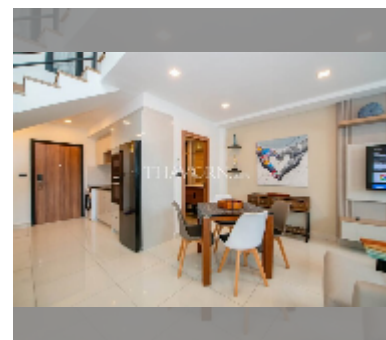

Condo for sale 2 bedroom 74 m² in Laguna Beach Resort 2, Pattaya

฿ 4,699,900

UNIT PARAMETERS:

UID	FS-242206
quota	company ownership
type	2 bedroom
size	74m²
floor	3
view	city view
quality	excellent

equipment: furniture, kitchen appliances, air conditioner, television, washing-machine, refrigerator

PROJECT PARAMETERS:

district	Jomtien
buildings	4
floors	8
built in	2016

FACILITIES:

General information: resort, meters to beach: 700, minutes to beach: 10, underground parking.

Swimming pool: swimming pool, kids pool, water slides, waterfall, jacuzzi, pool bar .

Chill zone: chill zone, garden.

Health zone: gym, sauna, massage.

Other: reception, lobby, clubhouse, kids playgarden, CCTV, security, minimart, laundry.