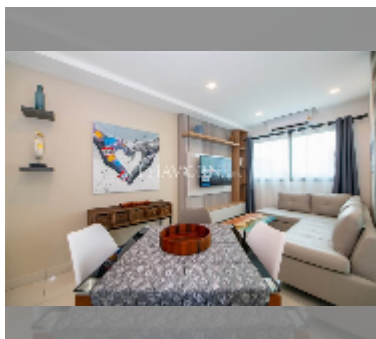

Condo for sale 2 bedroom 74 m² in Laguna Beach Resort 2, Pattaya

฿ 4,699,900

UNIT PARAMETERS:

UID	FS-242206
quota	company ownership
type	2 bedroom
size	74m²
floor	3
view	city view
quality	excellent

equipment: furniture, kitchen appliances, air conditioner, television, washing-machine, refrigerator

PROJECT PARAMETERS:

district	Jomtien
buildings	4
floors	8
built in	2016

FACILITIES:

General information: resort, meters to beach: 700, minutes to beach: 10, underground parking.

Swimming pool: swimming pool, kids pool, water slides, waterfall, jacuzzi, pool bar .

Chill zone: chill zone, garden.

Health zone: gym, sauna, massage.

Other: reception, lobby, clubhouse, kids playgarden, CCTV, security, minimart, laundry.