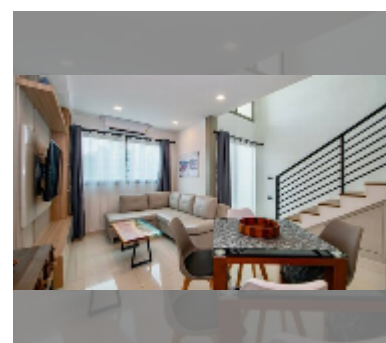

Condo for sale 2 bedroom 74 m² in Laguna Beach Resort 2, Pattaya

฿ 4,699,900

UNIT PARAMETERS:

UID	FS-242206
quota	company ownership
type	2 bedroom
size	74m²
floor	3
view	city view
quality	excellent

equipment: furniture, kitchen appliances, air conditioner, television, washing-machine, refrigerator

PROJECT PARAMETERS:

district	Jomtien
buildings	4
floors	8
built in	2016
maintenance	฿ 31,080/year

FACILITIES:

General information: resort, meters to beach: 700, minutes to beach: 10, underground parking.

Swimming pool: swimming pool, kids pool, water slides, waterfall, jacuzzi, pool bar .

Chill zone: chill zone, garden.

Health zone: gym, sauna, massage.

Other: reception, lobby, clubhouse, kids playgarden, CCTV, security, minimart, laundry.