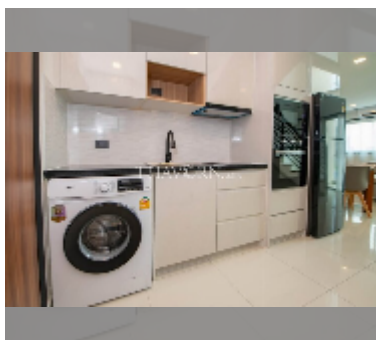

Condo for sale 2 bedroom 74 m² in Laguna Beach Resort 2, Pattaya

฿ 4,699,900

UNIT PARAMETERS:

UID	FS-242206
quota	company ownership
type	2 bedroom
size	74m²
floor	3
view	city view
quality	excellent

equipment: furniture, kitchen appliances, air conditioner, television, washing-machine, refrigerator

PROJECT PARAMETERS:

district	Jomtien
buildings	4
floors	8
built in	2016

FACILITIES:

General information: resort, meters to beach: 700, minutes to beach: 10, underground parking.

Swimming pool: swimming pool, kids pool, water slides, waterfall, jacuzzi, pool bar .

Chill zone: chill zone, garden.

Health zone: gym, sauna, massage.

Other: reception, lobby, clubhouse, kids playgarden, CCTV, security, minimart, laundry.