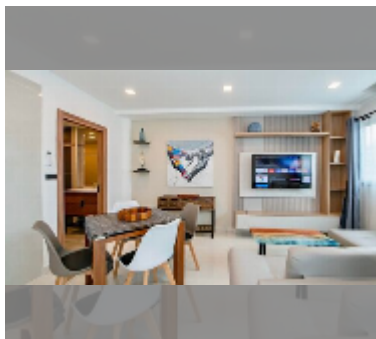

Condo for sale 2 bedroom 74 m² in Laguna Beach Resort 2, Pattaya

฿ 4,699,900

UNIT PARAMETERS:

UID	FS-242206
quota	company ownership
type	2 bedroom
size	74m²
floor	3
view	city view
quality	excellent

equipment: furniture, kitchen appliances, air conditioner, television, washing-machine, refrigerator

PROJECT PARAMETERS:

district	Jomtien
buildings	4
floors	8
built in	2016
maintenance	฿ 31,080/year

FACILITIES:

General information: resort, meters to beach: 700, minutes to beach: 10, underground parking.

Swimming pool: swimming pool, kids pool, water slides, waterfall, jacuzzi, pool bar .

Chill zone: chill zone, garden.

Health zone: gym, sauna, massage.

Other: reception, lobby, clubhouse, kids playgarden, CCTV, security, minimart, laundry.