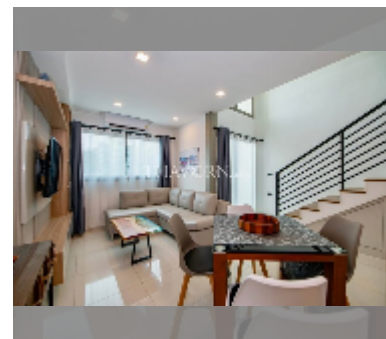

Condo for sale 2 bedroom 74 m² in Laguna Beach Resort 2, Pattaya

฿ 4,699,900

UNIT PARAMETERS:

UID	FS-242206
quota	company ownership
type	2 bedroom
size	74m²
floor	3
view	city view
quality	excellent

equipment: furniture, kitchen appliances, air conditioner, television, washing-machine, refrigerator

PROJECT PARAMETERS:

district	Jomtien
buildings	4
floors	8
built in	2016

FACILITIES:

General information: resort, meters to beach: 700, minutes to beach: 10, underground parking.

Swimming pool: swimming pool, kids pool, water slides, waterfall, jacuzzi, pool bar .

Chill zone: chill zone, garden.

Health zone: gym, sauna, massage.

Other: reception, lobby, clubhouse, kids playgarden, CCTV, security, minimart, laundry.