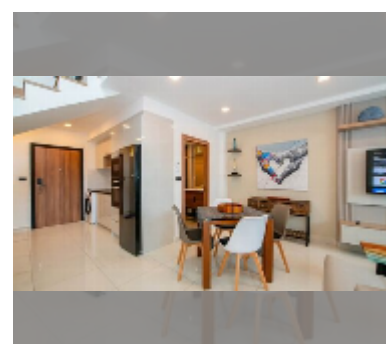

Condo for sale 2 bedroom 74 m² in Laguna Beach Resort 2, Pattaya

฿ 4,699,900

UNIT PARAMETERS:

UID	FS-242206
quota	company ownership
type	2 bedroom
size	74m²
floor	3
view	city view
quality	excellent

equipment: furniture, kitchen appliances, air conditioner, television, washing-machine, refrigerator

PROJECT PARAMETERS:

district	Jomtien
buildings	4
floors	8
built in	2016
maintenance	฿ 31,080/year

FACILITIES:

General information: resort, meters to beach: 700, minutes to beach: 10, underground parking.

Swimming pool: swimming pool, kids pool, water slides, waterfall, jacuzzi, pool bar .

Chill zone: chill zone, garden.

Health zone: gym, sauna, massage.

Other: reception, lobby, clubhouse, kids playgarden, CCTV, security, minimart, laundry.