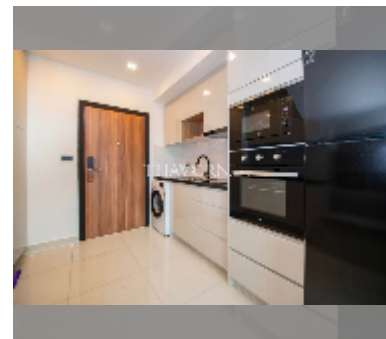

Condo for sale 2 bedroom 74 m² in Laguna Beach Resort 2, Pattaya

฿ 4,699,900

UNIT PARAMETERS:

UID	FS-242206
quota	company ownership
type	2 bedroom
size	74m²
floor	3
view	city view
quality	excellent

equipment: furniture, kitchen appliances, air conditioner, television, washing-machine, refrigerator

PROJECT PARAMETERS:

district	Jomtien
buildings	4
floors	8
built in	2016

FACILITIES:

General information: resort, meters to beach: 700, minutes to beach: 10, underground parking.

Swimming pool: swimming pool, kids pool, water slides, waterfall, jacuzzi, pool bar .

Chill zone: chill zone, garden.

Health zone: gym, sauna, massage.

Other: reception, lobby, clubhouse, kids playgarden, CCTV, security, minimart, laundry.