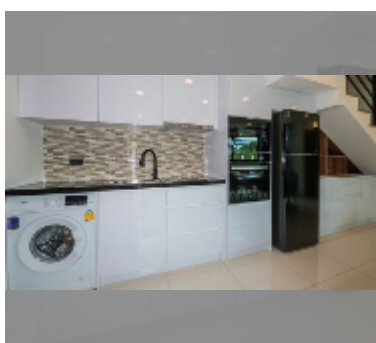

Condo for sale 2 bedroom 78 m² in Laguna Beach Resort 2, Pattaya

฿ 4,719,900

UNIT PARAMETERS:

UID	FS-242204
quota	company ownership
type	2 bedroom
size	78m²
floor	3
view	garden view
quality	excellent

equipment: furniture, household appliances, kitchen appliances, air conditioner, television, washing-machine, refrigerator

PROJECT PARAMETERS:

district	Jomtien
buildings	4
floors	8
built in	2016
maintenance	฿ 32,760/year

FACILITIES:

General information: resort, meters to beach: 700, minutes to beach: 10, underground parking.

Swimming pool: swimming pool, kids pool, water slides, waterfall, jacuzzi, pool bar .

Chill zone: chill zone, garden.

Health zone: gym, sauna, massage.

Other: reception, lobby, clubhouse, kids playgarden, CCTV, security, minimart, laundry.