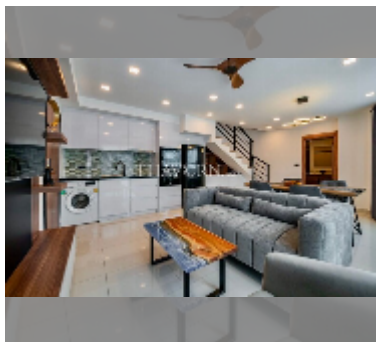

Condo for sale 2 bedroom 78 m² in Laguna Beach Resort 2, Pattaya

฿ 4,719,900

UNIT PARAMETERS:

UID	FS-242204
quota	company ownership
type	2 bedroom
size	78m²
floor	3
view	garden view
quality	excellent

equipment: furniture, household appliances, kitchen appliances, air conditioner, television, washing-machine, refrigerator

PROJECT PARAMETERS:

district	Jomtien
buildings	4
floors	8
built in	2016

FACILITIES:

General information: resort, meters to beach: 700, minutes to beach: 10, underground parking.

Swimming pool: swimming pool, kids pool, water slides, waterfall, jacuzzi, pool bar .

Chill zone: chill zone, garden.

Health zone: gym, sauna, massage.

Other: reception, lobby, clubhouse, kids playgarden, CCTV, security, minimart, laundry.