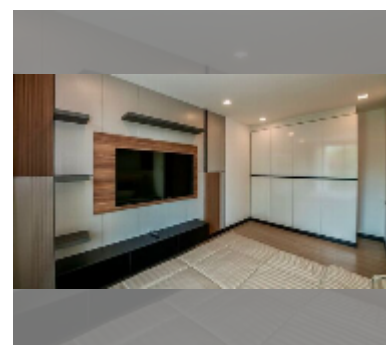

Condo for sale 2 bedroom 78 m² in Laguna Beach Resort 2, Pattaya

฿ 4,719,900

UNIT PARAMETERS:

UID	FS-242204
quota	company ownership
type	2 bedroom
size	78m²
floor	3
view	garden view
quality	excellent

equipment: furniture, household appliances, kitchen appliances, air conditioner, television, washing-machine, refrigerator

PROJECT PARAMETERS:

district	Jomtien
buildings	4
floors	8
built in	2016
maintenance	฿ 32,760/year

FACILITIES:

General information: resort, meters to beach: 700, minutes to beach: 10, underground parking.

Swimming pool: swimming pool, kids pool, water slides, waterfall, jacuzzi, pool bar .

Chill zone: chill zone, garden.

Health zone: gym, sauna, massage.

Other: reception, lobby, clubhouse, kids playgarden, CCTV, security, minimart, laundry.