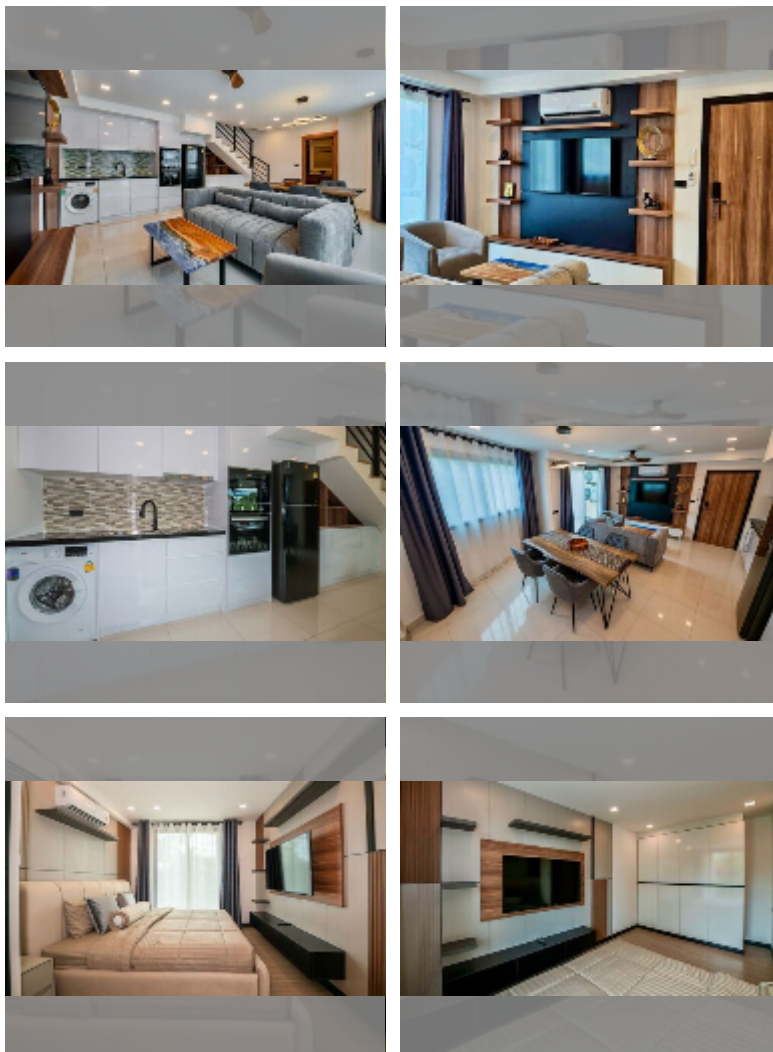

Condo for sale 2 bedroom 78 m² in Laguna Beach Resort 2, Pattaya

฿ 4,719,900

UNIT PARAMETERS:

UID	FS-242204
quota	company ownership
type	2 bedroom
size	78m ²
floor	3
view	garden view
quality	excellent

equipment: furniture, household appliances, kitchen appliances, air conditioner, television, washing-machine, refrigerator

Swimming pool: swimming pool, kids pool, water slides, waterfall, jacuzzi, pool bar .

Chill zone: chill zone, garden.

Health zone: gym, sauna, massage.

Other: reception, lobby, clubhouse, kids playgarden, CCTV, security, minimart, laundry.