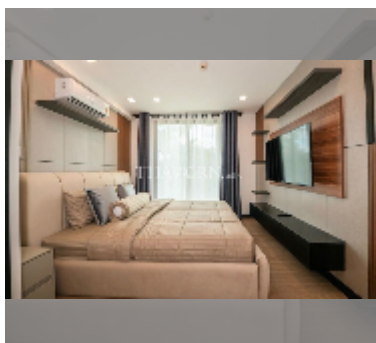

Condo for sale 2 bedroom 78 m² in Laguna Beach Resort 2, Pattaya

฿ 4,719,900

UNIT PARAMETERS:

UID	FS-242204
quota	company ownership
type	2 bedroom
size	78m²
floor	3
view	garden view
quality	excellent

equipment: furniture, household appliances, kitchen appliances, air conditioner, television, washing-machine, refrigerator

PROJECT PARAMETERS:

district	Jomtien
buildings	4
floors	8
built in	2016

FACILITIES:

General information: resort, meters to beach: 700, minutes to beach: 10, underground parking.

Swimming pool: swimming pool, kids pool, water slides, waterfall, jacuzzi, pool bar .

Chill zone: chill zone, garden.

Health zone: gym, sauna, massage.

Other: reception, lobby, clubhouse, kids playgarden, CCTV, security, minimart, laundry.