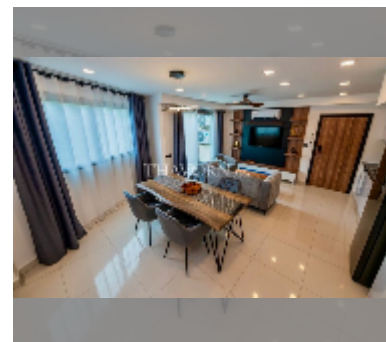

Condo for sale 2 bedroom 78 m² in Laguna Beach Resort 2, Pattaya

฿ 4,719,900

UNIT PARAMETERS:

UID	FS-242204
quota	company ownership
type	2 bedroom
size	78m²
floor	3
view	garden view
quality	excellent

equipment: furniture, household appliances, kitchen appliances, air conditioner, television, washing-machine, refrigerator

PROJECT PARAMETERS:

district	Jomtien
buildings	4
floors	8
built in	2016

FACILITIES:

General information: resort, meters to beach: 700, minutes to beach: 10, underground parking.

Swimming pool: swimming pool, kids pool, water slides, waterfall, jacuzzi, pool bar .

Chill zone: chill zone, garden.

Health zone: gym, sauna, massage.

Other: reception, lobby, clubhouse, kids playgarden, CCTV, security, minimart, laundry.