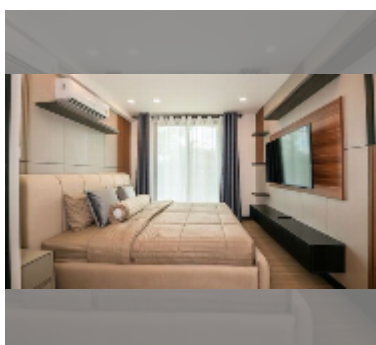

Condo for sale 2 bedroom 78 m² in Laguna Beach Resort 2, Pattaya

฿ 4,719,900

UNIT PARAMETERS:

UID	FS-242204
quota	company ownership
type	2 bedroom
size	78m²
floor	3
view	garden view
quality	excellent

equipment: furniture, household appliances, kitchen appliances, air conditioner, television, washing-machine, refrigerator

PROJECT PARAMETERS:

district	Jomtien
buildings	4
floors	8
built in	2016
maintenance	฿ 32,760/year

FACILITIES:

General information: resort, meters to beach: 700, minutes to beach: 10, underground parking.

Swimming pool: swimming pool, kids pool, water slides, waterfall, jacuzzi, pool bar .

Chill zone: chill zone, garden.

Health zone: gym, sauna, massage.

Other: reception, lobby, clubhouse, kids playgarden, CCTV, security, minimart, laundry.