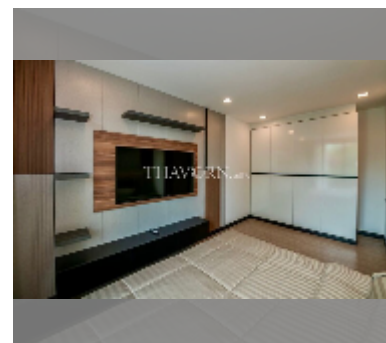

Condo for sale 2 bedroom 78 m² in Laguna Beach Resort 2, Pattaya

฿ 4,719,900

UNIT PARAMETERS:

UID	FS-242204
quota	company ownership
type	2 bedroom
size	78m²
floor	3
view	garden view
quality	excellent

equipment: furniture, household appliances, kitchen appliances, air conditioner, television, washing-machine, refrigerator

PROJECT PARAMETERS:

district	Jomtien
buildings	4
floors	8
built in	2016

FACILITIES:

General information: resort, meters to beach: 700, minutes to beach: 10, underground parking.

Swimming pool: swimming pool, kids pool, water slides, waterfall, jacuzzi, pool bar .

Chill zone: chill zone, garden.

Health zone: gym, sauna, massage.

Other: reception, lobby, clubhouse, kids playgarden, CCTV, security, minimart, laundry.