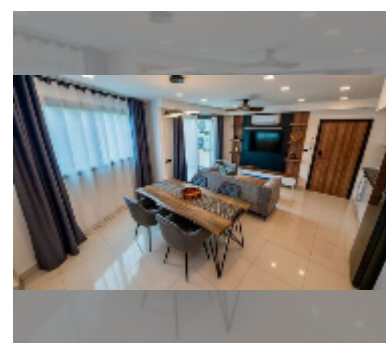

Condo for sale 2 bedroom 78 m² in Laguna Beach Resort 2, Pattaya

฿ 4,719,900

UNIT PARAMETERS:

UID	FS-242204
quota	company ownership
type	2 bedroom
size	78m²
floor	3
view	garden view
quality	excellent

equipment: furniture, household appliances, kitchen appliances, air conditioner, television, washing-machine, refrigerator

PROJECT PARAMETERS:

district	Jomtien
buildings	4
floors	8
built in	2016
maintenance	฿ 32,760/year

FACILITIES:

General information: resort, meters to beach: 700, minutes to beach: 10, underground parking.

Swimming pool: swimming pool, kids pool, water slides, waterfall, jacuzzi, pool bar .

Chill zone: chill zone, garden.

Health zone: gym, sauna, massage.

Other: reception, lobby, clubhouse, kids playgarden, CCTV, security, minimart, laundry.