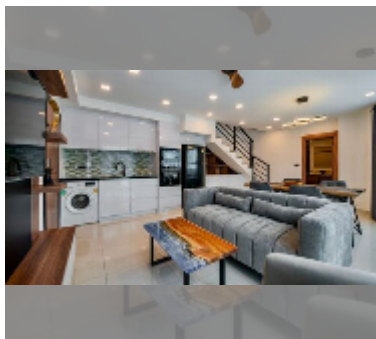

Condo for sale 2 bedroom 78 m² in Laguna Beach Resort 2, Pattaya

฿ 4,719,900

UNIT PARAMETERS:

UID	FS-242204
quota	company ownership
type	2 bedroom
size	78m²
floor	3
view	garden view
quality	excellent

equipment: furniture, household appliances, kitchen appliances, air conditioner, television, washing-machine, refrigerator

PROJECT PARAMETERS:

district	Jomtien
buildings	4
floors	8
built in	2016
maintenance	฿ 32,760/year

FACILITIES:

General information: resort, meters to beach: 700, minutes to beach: 10, underground parking.

Swimming pool: swimming pool, kids pool, water slides, waterfall, jacuzzi, pool bar .

Chill zone: chill zone, garden.

Health zone: gym, sauna, massage.

Other: reception, lobby, clubhouse, kids playgarden, CCTV, security, minimart, laundry.