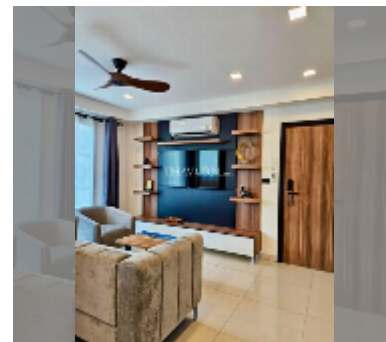

Condo for sale 2 bedroom 78 m² in Laguna Beach Resort 2, Pattaya

฿ 4,719,900

UNIT PARAMETERS:

UID	FS-242204
quota	company ownership
type	2 bedroom
size	78m²
floor	3
view	garden view
quality	excellent

equipment: furniture, household appliances, kitchen appliances, air conditioner, television, washing-machine, refrigerator

PROJECT PARAMETERS:

district	Jomtien
buildings	4
floors	8
built in	2016

FACILITIES:

General information: resort, meters to beach: 700, minutes to beach: 10, underground parking.

Swimming pool: swimming pool, kids pool, water slides, waterfall, jacuzzi, pool bar .

Chill zone: chill zone, garden.

Health zone: gym, sauna, massage.

Other: reception, lobby, clubhouse, kids playgarden, CCTV, security, minimart, laundry.