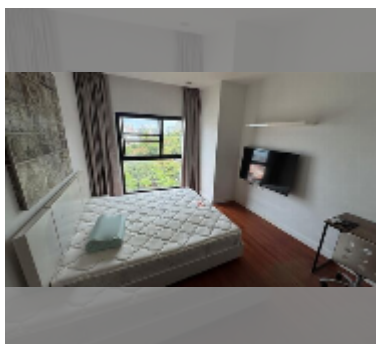

Condo for sale 2 bedroom 65 m² in The Axis, Pattaya

฿ 4,200,000

UNIT PARAMETERS:

UID	FS-242202
quota	foreign quota
type	2 bedroom
size	65m²
floor	10
view	garden view
quality	good
equipment: furniture, air conditioner, television, washing-machine, refrigerator	

PROJECT PARAMETERS:

district	Thappraya
buildings	2
floors	20
built in	2013
maintenance	฿ 27,300/year

FACILITIES:

General information: highrise, open parking.

Swimming pool: swimming pool.

Chill zone: chill zone, garden, rooftop chillout.

Health zone: gym, sauna.

Other: lobby, clubhouse, kids playgarden, CCTV, security, minimart.