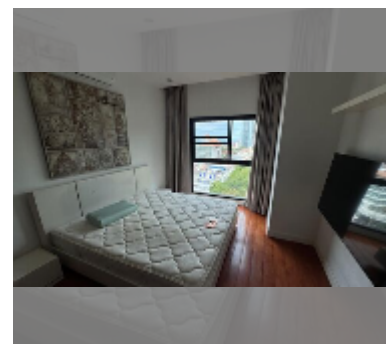

Condo for sale 2 bedroom 65 m² in The Axis, Pattaya

฿ 4,200,000

UNIT PARAMETERS:

UID	FS-242202
quota	foreign quota
type	2 bedroom
size	65m²
floor	10
view	garden view
quality	good
equipment: furniture, air conditioner, television, washing-machine, refrigerator	

PROJECT PARAMETERS:

district	Thappraya
buildings	2
floors	20
built in	2013
maintenance	฿ 27,300/year

FACILITIES:

General information: highrise, open parking.

Swimming pool: swimming pool.

Chill zone: chill zone, garden, rooftop chillout.

Health zone: gym, sauna.

Other: lobby, clubhouse, kids playgarden, CCTV, security, minimart.