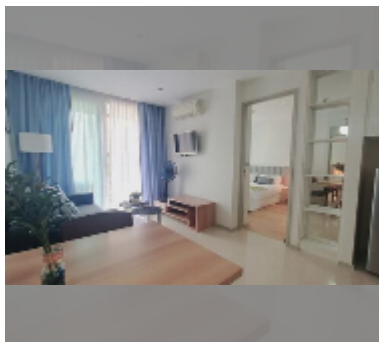

Condo for sale 1 bedroom 36 m² in Atlantis Condo Resort, Pattaya

฿ 1,700,000

UNIT PARAMETERS:

UID	FS-242196
quota	thai quota
type	1 bedroom
size	36m²
floor	2
view	pool view
quality	good
equipment: furniture, air conditioner, television, refrigerator	

PROJECT PARAMETERS:

district	Jomtien
buildings	5
floors	8
built in	2014
maintenance	฿ 15,120/year

FACILITIES:

General information: resort, meters to beach: 500, minutes to beach: 5, open parking, covered parking.

Swimming pool: swimming pool, kids pool, water slides, waterfall, jacuzzi.

Chill zone: chill zone, garden.

Health zone: gym, sauna, hamam.

Other: reception, lobby, clubhouse, games room, kids playgarden, CCTV, security, minimart, laundry.