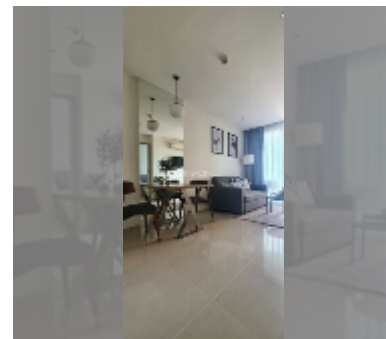

Condo for sale 1 bedroom 36 m² in Atlantis Condo Resort, Pattaya

฿ 1,700,000

UNIT PARAMETERS:

UID	FS-242196
quota	thai quota
type	1 bedroom
size	36m ²
floor	2
view	pool view
quality	good
equipment: furniture, air conditioner, television, refrigerator	

Swimming pool: swimming pool, kids pool, water slides, waterfall, jacuzzi.

Chill zone: chill zone, garden.

Health zone: gym, sauna, hamam.

Other: reception, lobby, clubhouse, games room, kids playgarden, CCTV, security, minimart, laundry.