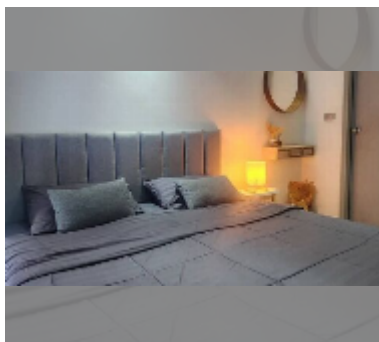

Condo for sale 1 bedroom 36 m² in Atlantis Condo Resort, Pattaya

฿ 1,700,000

UNIT PARAMETERS:

UID	FS-242196
quota	thai quota
type	1 bedroom
size	36m²
floor	2
view	pool view
quality	good
equipment: furniture, air conditioner, television, refrigerator	

PROJECT PARAMETERS:

district	Jomtien
buildings	5
floors	8
built in	2014
maintenance	฿ 15,120/year

FACILITIES:

General information: resort, meters to beach: 500, minutes to beach: 5, open parking, covered parking.

Swimming pool: swimming pool, kids pool, water slides, waterfall, jacuzzi.

Chill zone: chill zone, garden.

Health zone: gym, sauna, hamam.

Other: reception, lobby, clubhouse, games room, kids playgarden, CCTV, security, minimart, laundry.