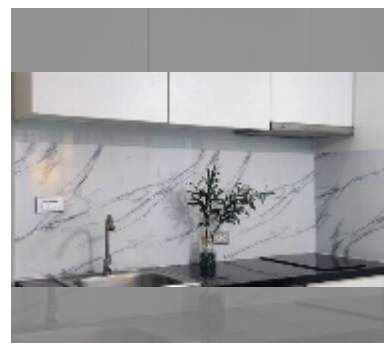

Condo for sale 1 bedroom 36 m² in Atlantis Condo Resort, Pattaya

฿ 1,700,000

UNIT PARAMETERS:

UID	FS-242196
quota	thai quota
type	1 bedroom
size	36m²
floor	2
view	pool view
quality	good
equipment: furniture, air conditioner, television, refrigerator	

PROJECT PARAMETERS:

district	Jomtien
buildings	5
floors	8
built in	2014
maintenance	฿ 15,120/year

FACILITIES:

General information: resort, meters to beach: 500, minutes to beach: 5, open parking, covered parking.

Swimming pool: swimming pool, kids pool, water slides, waterfall, jacuzzi.

Chill zone: chill zone, garden.

Health zone: gym, sauna, hamam.

Other: reception, lobby, clubhouse, games room, kids playgarden, CCTV, security, minimart, laundry.