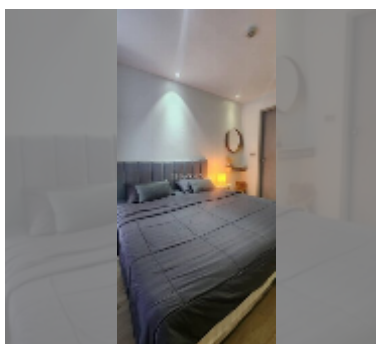

Condo for sale 1 bedroom 36 m² in Atlantis Condo Resort, Pattaya

฿ 1,700,000

UNIT PARAMETERS:

UID	FS-242196
quota	thai quota
type	1 bedroom
size	36m²
floor	2
view	pool view
quality	good
equipment: furniture, air conditioner, television, refrigerator	

PROJECT PARAMETERS:

district	Jomtien
buildings	5
floors	8
built in	2014
maintenance	฿ 15,120/year

FACILITIES:

General information: resort, meters to beach: 500, minutes to beach: 5, open parking, covered parking.

Swimming pool: swimming pool, kids pool, water slides, waterfall, jacuzzi.

Chill zone: chill zone, garden.

Health zone: gym, sauna, hamam.

Other: reception, lobby, clubhouse, games room, kids playgarden, CCTV, security, minimart, laundry.