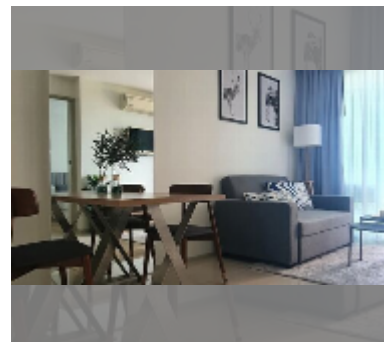

Condo for sale 1 bedroom 36 m² in Atlantis Condo Resort, Pattaya

฿ 1,700,000

UNIT PARAMETERS:

UID	FS-242196
quota	thai quota
type	1 bedroom
size	36m²
floor	2
view	pool view
quality	good
equipment: furniture, air conditioner, television, refrigerator	

PROJECT PARAMETERS:

district	Jomtien
buildings	5
floors	8
built in	2014
maintenance	฿ 15,120/year

FACILITIES:

General information: resort, meters to beach: 500, minutes to beach: 5, open parking, covered parking.

Swimming pool: swimming pool, kids pool, water slides, waterfall, jacuzzi.

Chill zone: chill zone, garden.

Health zone: gym, sauna, hamam.

Other: reception, lobby, clubhouse, games room, kids playgarden, CCTV, security, minimart, laundry.