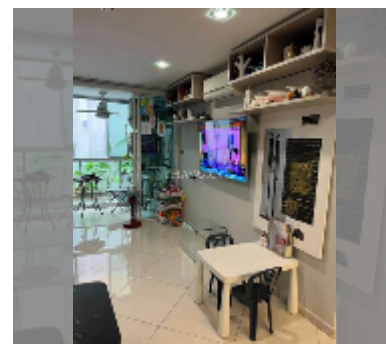

Condo for sale 1 bedroom 43 m² in Art on the Hill, Pattaya

฿ 2,310,000

UNIT PARAMETERS:

UID	FS-242193
quota	foreign quota
type	1 bedroom
size	43m²
floor	1
view	garden view
quality	good
equipment: furniture, air conditioner, television, washing-machine, refrigerator	

PROJECT PARAMETERS:

district	Pratumnak
buildings	1
floors	8
built in	2014
maintenance	฿ 20,124/year

FACILITIES:

General information: lowrise, underground parking.

Swimming pool: swimming pool, rooftop pool.

Chill zone: chill zone, garden, rooftop chillout.

Health zone: gym.

Other: lobby, CCTV, security.