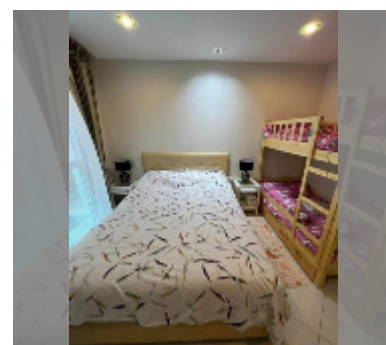

Condo for sale 1 bedroom 43 m² in Art on the Hill, Pattaya

฿ 2,310,000

UNIT PARAMETERS:

UID	FS-242193
quota	foreign quota
type	1 bedroom
size	43m²
floor	1
view	garden view
quality	good
equipment: furniture, air conditioner, television, washing-machine, refrigerator	

PROJECT PARAMETERS:

district	Pratumnak
buildings	1
floors	8
built in	2014
maintenance	฿ 20,124/year

FACILITIES:

General information: lowrise, underground parking.

Swimming pool: swimming pool, rooftop pool.

Chill zone: chill zone, garden, rooftop chillout.

Health zone: gym.

Other: lobby, CCTV, security.