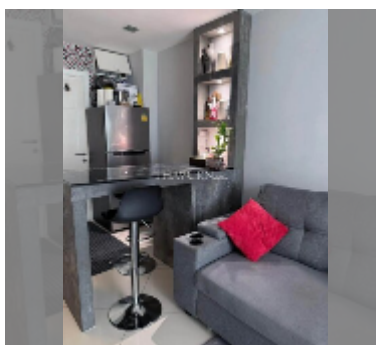

Condo for sale 1 bedroom 43 m² in Art on the Hill, Pattaya

฿ 2,310,000

UNIT PARAMETERS:

UID	FS-242193
quota	foreign quota
type	1 bedroom
size	43m²
floor	1
view	garden view
quality	good
equipment: furniture, air conditioner, television, washing-machine, refrigerator	

PROJECT PARAMETERS:

district	Pratumnak
buildings	1
floors	8
built in	2014
maintenance	฿ 20,124/year

FACILITIES:

General information: lowrise, underground parking.

Swimming pool: swimming pool, rooftop pool.

Chill zone: chill zone, garden, rooftop chillout.

Health zone: gym.

Other: lobby, CCTV, security.