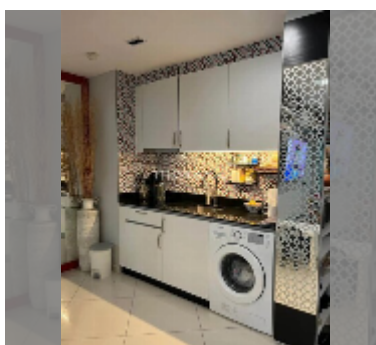

Condo for sale 1 bedroom 43 m² in Art on the Hill, Pattaya

฿ 2,310,000

UNIT PARAMETERS:

UID	FS-242193
quota	foreign quota
type	1 bedroom
size	43m²
floor	1
view	garden view
quality	good
equipment: furniture, air conditioner, television, washing-machine, refrigerator	

PROJECT PARAMETERS:

district	Pratumnak
buildings	1
floors	8
built in	2014
maintenance	฿ 20,124/year

FACILITIES:

General information: lowrise, underground parking.

Swimming pool: swimming pool, rooftop pool.

Chill zone: chill zone, garden, rooftop chillout.

Health zone: gym.

Other: lobby, CCTV, security.