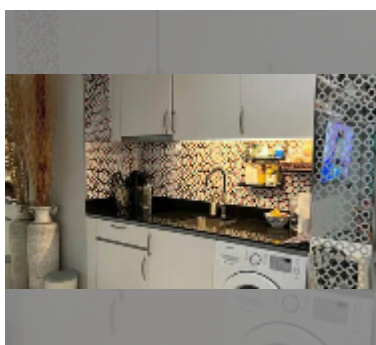

Condo for sale 1 bedroom 43 m² in Art on the Hill, Pattaya

฿ 2,310,000

UNIT PARAMETERS:

UID	FS-242193
quota	foreign quota
type	1 bedroom
size	43m²
floor	1
view	garden view
quality	good
equipment: furniture, air conditioner, television, washing-machine, refrigerator	

PROJECT PARAMETERS:

district	Pratumnak
buildings	1
floors	8
built in	2014
maintenance	฿ 20,124/year

FACILITIES:

General information: lowrise, underground parking.

Swimming pool: swimming pool, rooftop pool.

Chill zone: chill zone, garden, rooftop chillout.

Health zone: gym.

Other: lobby, CCTV, security.