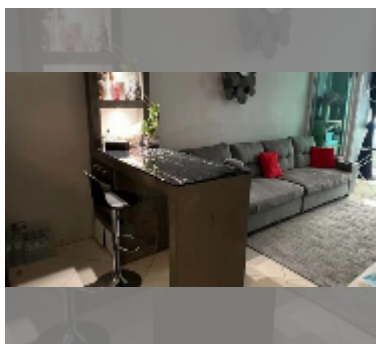

Condo for sale 1 bedroom 43 m² in Art on the Hill, Pattaya

฿ 2,310,000

UNIT PARAMETERS:

UID	FS-242193
quota	foreign quota
type	1 bedroom
size	43m²
floor	1
view	garden view
quality	good
equipment: furniture, air conditioner, television, washing-machine, refrigerator	

PROJECT PARAMETERS:

district	Pratumnak
buildings	1
floors	8
built in	2014
maintenance	฿ 20,124/year

FACILITIES:

General information: lowrise, underground parking.

Swimming pool: swimming pool, rooftop pool.

Chill zone: chill zone, garden, rooftop chillout.

Health zone: gym.

Other: lobby, CCTV, security.