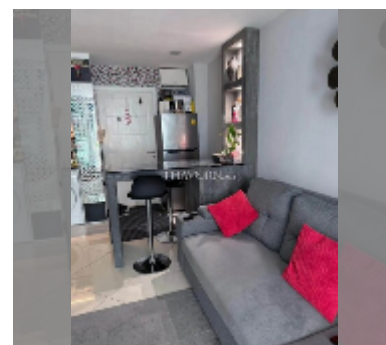

Condo for sale 1 bedroom 43 m² in Art on the Hill, Pattaya

฿ 2,310,000

UNIT PARAMETERS:

UID	FS-242193
quota	foreign quota
type	1 bedroom
size	43m²
floor	1
view	garden view
quality	good
equipment: furniture, air conditioner, television, washing-machine, refrigerator	

PROJECT PARAMETERS:

district	Pratumnak
buildings	1
floors	8
built in	2014
maintenance	฿ 20,124/year

FACILITIES:

General information: lowrise, underground parking.

Swimming pool: swimming pool, rooftop pool.

Chill zone: chill zone, garden, rooftop chillout.

Health zone: gym.

Other: lobby, CCTV, security.