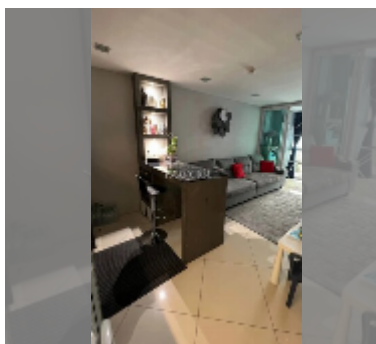

Condo for sale 1 bedroom 43 m² in Art on the Hill, Pattaya

฿ 2,310,000

UNIT PARAMETERS:

UID	FS-242193
quota	foreign quota
type	1 bedroom
size	43m²
floor	1
view	garden view
quality	good
equipment: furniture, air conditioner, television, washing-machine, refrigerator	

PROJECT PARAMETERS:

district	Pratumnak
buildings	1
floors	8
built in	2014
maintenance	฿ 20,124/year

FACILITIES:

General information: lowrise, underground parking.

Swimming pool: swimming pool, rooftop pool.

Chill zone: chill zone, garden, rooftop chillout.

Health zone: gym.

Other: lobby, CCTV, security.