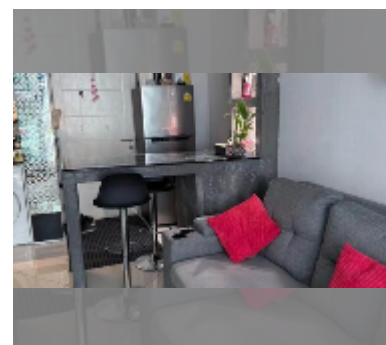

Condo for sale 1 bedroom 43 m² in Art on the Hill, Pattaya

฿ 2,310,000

UNIT PARAMETERS:

UID	FS-242193
quota	foreign quota
type	1 bedroom
size	43m²
floor	1
view	garden view
quality	good
equipment: furniture, air conditioner, television, washing-machine, refrigerator	

PROJECT PARAMETERS:

district	Pratumnak
buildings	1
floors	8
built in	2014
maintenance	฿ 20,124/year

FACILITIES:

General information: lowrise, underground parking.

Swimming pool: swimming pool, rooftop pool.

Chill zone: chill zone, garden, rooftop chillout.

Health zone: gym.

Other: lobby, CCTV, security.