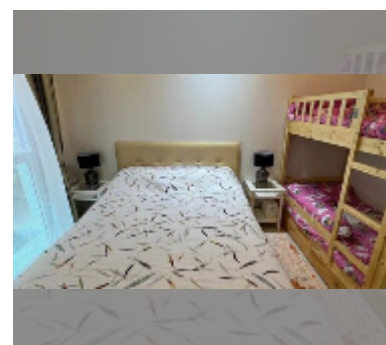

Condo for sale 1 bedroom 43 m² in Art on the Hill, Pattaya

฿ 2,310,000

UNIT PARAMETERS:

UID	FS-242193
quota	foreign quota
type	1 bedroom
size	43m²
floor	1
view	garden view
quality	good
equipment: furniture, air conditioner, television, washing-machine, refrigerator	

PROJECT PARAMETERS:

district	Pratumnak
buildings	1
floors	8
built in	2014
maintenance	฿ 20,124/year

FACILITIES:

General information: lowrise, underground parking.

Swimming pool: swimming pool, rooftop pool.

Chill zone: chill zone, garden, rooftop chillout.

Health zone: gym.

Other: lobby, CCTV, security.