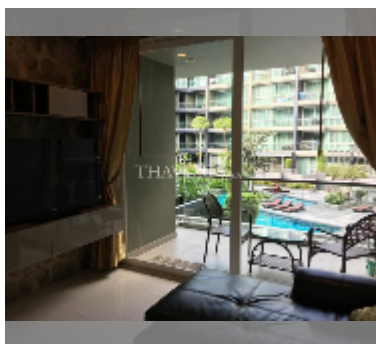

Condo for sale 1 bedroom 50 m² in Apus Pattaya, Pattaya

฿ 3,540,000

UNIT PARAMETERS:

UID	FS-242190
quota	thai quota
type	1 bedroom
size	50m ²
floor	2
view	pool view
quality	good
equipment: furniture, air conditioner, television	

PROJECT PARAMETERS:

district	Central Pattaya
buildings	2
floors	8
built in	2010
maintenance	฿ 24,000/year

FACILITIES:

General information: boutique, underground parking.

Swimming pool: swimming pool, kids pool.

Chill zone: chill zone, garden.

Health zone: gym.

Other: reception, lobby, CCTV, security, minimart, room service.

details