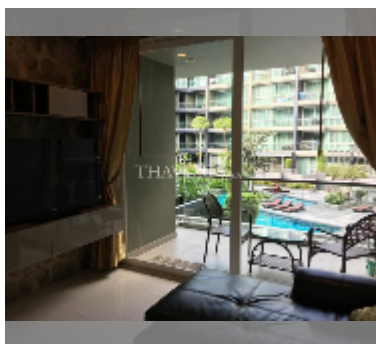

Condo for sale 1 bedroom 50 m² in Apus Pattaya, Pattaya

฿ 3,620,000

UNIT PARAMETERS:

UID	FS-242190
quota	thai quota
type	1 bedroom
size	50m ²
floor	2
view	pool view
quality	good
equipment: furniture, air conditioner, television	

PROJECT PARAMETERS:

district	Central Pattaya
buildings	2
floors	8
built in	2010
maintenance	฿ 24,000/year

FACILITIES:

General information: boutique, underground parking.

Swimming pool: swimming pool, kids pool.

Chill zone: chill zone, garden.

Health zone: gym.

Other: reception, lobby, CCTV, security, minimart, room service.

details