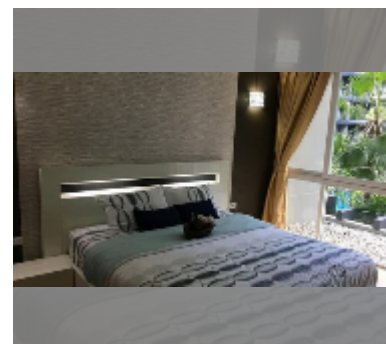

Condo for sale 1 bedroom 50 m² in Apus Pattaya, Pattaya

฿ 3,540,000

UNIT PARAMETERS:

UID	FS-242190
quota	thai quota
type	1 bedroom
size	50m²
floor	2
view	pool view
quality	good
equipment: furniture, air conditioner, television	

PROJECT PARAMETERS:

district	Central Pattaya
buildings	2
floors	8
built in	2010
maintenance	฿ 24,000/year

FACILITIES:

General information: boutique, underground parking.

Swimming pool: swimming pool, kids pool.

Chill zone: chill zone, garden.

Health zone: gym.

Other: reception, lobby, CCTV, security, minimart, room service.