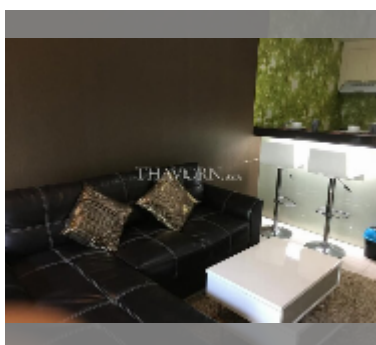

Condo for sale 1 bedroom 50 m² in Apus Pattaya, Pattaya

฿ 3,540,000

UNIT PARAMETERS:

UID	FS-242190
quota	thai quota
type	1 bedroom
size	50m²
floor	2
view	pool view
quality	good
equipment: furniture, air conditioner, television	

PROJECT PARAMETERS:

district	Central Pattaya
buildings	2
floors	8
built in	2010
maintenance	฿ 24,000/year

FACILITIES:

General information: boutique, underground parking.

Swimming pool: swimming pool, kids pool.

Chill zone: chill zone, garden.

Health zone: gym.

Other: reception, lobby, CCTV, security, minimart, room service.