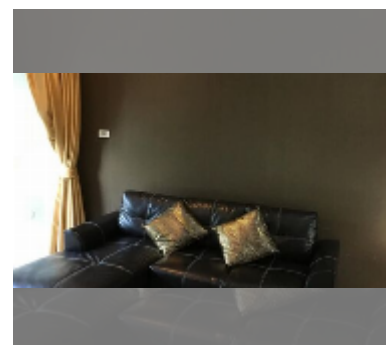

Condo for sale 1 bedroom 50 m² in Apus Pattaya, Pattaya

฿ 3,540,000

UNIT PARAMETERS:

UID	FS-242190
quota	thai quota
type	1 bedroom
size	50m²
floor	2
view	pool view
quality	good
equipment: furniture, air conditioner, television	

PROJECT PARAMETERS:

district	Central Pattaya
buildings	2
floors	8
built in	2010
maintenance	฿ 24,000/year

FACILITIES:

General information: boutique, underground parking.

Swimming pool: swimming pool, kids pool.

Chill zone: chill zone, garden.

Health zone: gym.

Other: reception, lobby, CCTV, security, minimart, room service.