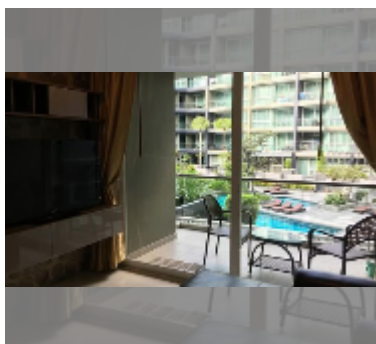

## Condo for sale 1 bedroom 50 m<sup>2</sup> in Apus Pattaya, Pattaya

**฿ 3,540,000**

**UNIT PARAMETERS:**

UID	FS-242190
quota	thai quota
type	1 bedroom
size	50m <sup>2</sup>
floor	2
view	pool view
quality	good
equipment: furniture, air conditioner, television	

**PROJECT PARAMETERS:**

district	Central Pattaya
buildings	2
floors	8
built in	2010
maintenance	฿ 24,000/year

**FACILITIES:**

General information: boutique, underground parking.

Swimming pool: swimming pool, kids pool.

Chill zone: chill zone, garden.

Health zone: gym.

Other: reception, lobby, CCTV, security, minimart, room service.

[details](#)