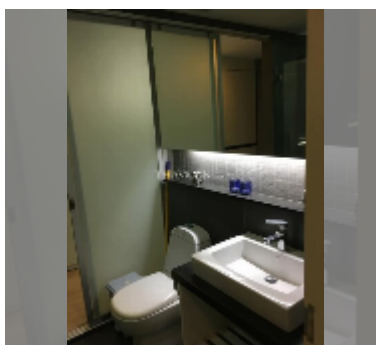

Condo for sale 1 bedroom 50 m² in Apus Pattaya, Pattaya

฿ 3,540,000

UNIT PARAMETERS:

UID	FS-242190
quota	thai quota
type	1 bedroom
size	50m²
floor	2
view	pool view
quality	good
equipment: furniture, air conditioner, television	

PROJECT PARAMETERS:

district	Central Pattaya
buildings	2
floors	8
built in	2010
maintenance	฿ 24,000/year

FACILITIES:

General information: boutique, underground parking.

Swimming pool: swimming pool, kids pool.

Chill zone: chill zone, garden.

Health zone: gym.

Other: reception, lobby, CCTV, security, minimart, room service.