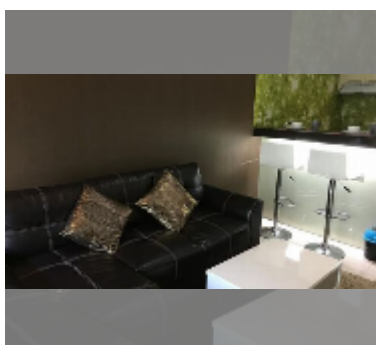

Condo for sale 1 bedroom 50 m² in Apus Pattaya, Pattaya

฿ 3,540,000

UNIT PARAMETERS:

UID	FS-242190
quota	thai quota
type	1 bedroom
size	50m²
floor	2
view	pool view
quality	good
equipment: furniture, air conditioner, television	

PROJECT PARAMETERS:

district	Central Pattaya
buildings	2
floors	8
built in	2010
maintenance	฿ 24,000/year

FACILITIES:

General information: boutique, underground parking.

Swimming pool: swimming pool, kids pool.

Chill zone: chill zone, garden.

Health zone: gym.

Other: reception, lobby, CCTV, security, minimart, room service.