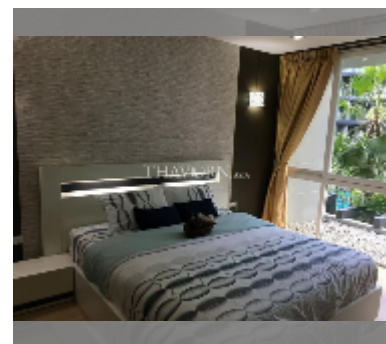

Condo for sale 1 bedroom 50 m² in Apus Pattaya, Pattaya

฿ 3,540,000

UNIT PARAMETERS:

UID	FS-242190
quota	thai quota
type	1 bedroom
size	50m²
floor	2
view	pool view
quality	good
equipment: furniture, air conditioner, television	

PROJECT PARAMETERS:

district	Central Pattaya
buildings	2
floors	8
built in	2010
maintenance	฿ 24,000/year

FACILITIES:

General information: boutique, underground parking.

Swimming pool: swimming pool, kids pool.

Chill zone: chill zone, garden.

Health zone: gym.

Other: reception, lobby, CCTV, security, minimart, room service.