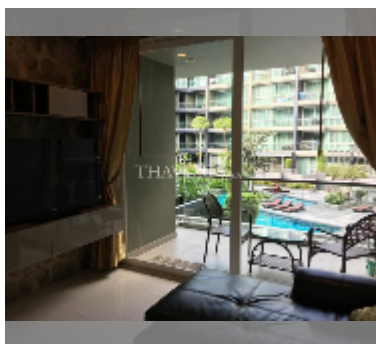

Condo for sale 1 bedroom 50 m² in Apus Pattaya, Pattaya

฿ 3,540,000

UNIT PARAMETERS:

UID	FS-242190
quota	thai quota
type	1 bedroom
size	50m²
floor	2
view	pool view
quality	good
equipment: furniture, air conditioner, television	

PROJECT PARAMETERS:

district	Central Pattaya
buildings	2
floors	8
built in	2010
maintenance	฿ 24,000/year

FACILITIES:

General information: boutique, underground parking.

Swimming pool: swimming pool, kids pool.

Chill zone: chill zone, garden.

Health zone: gym.

Other: reception, lobby, CCTV, security, minimart, room service.