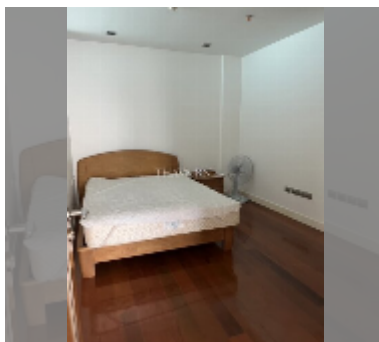

Condo for sale 2 bedroom 90 m² in Ananya Beachfront Wongamat, Pattaya

฿ 12,300,000

UNIT PARAMETERS:

UID	FS-242185
quota	thai quota
type	2 bedroom
size	90m²
floor	5
view	sea view
quality	fair
equipment: furniture, air conditioner, television, washing-machine	

PROJECT PARAMETERS:

district	Wongamat
buildings	2
floors	5
built in	2009
maintenance	฿ 54,000/year

FACILITIES:

General information: lowrise, underground parking.

Swimming pool: swimming pool, jacuzzi.

Chill zone: chill zone, garden.

Health zone: gym, sauna.

Other: lobby, CCTV, security, laundry.