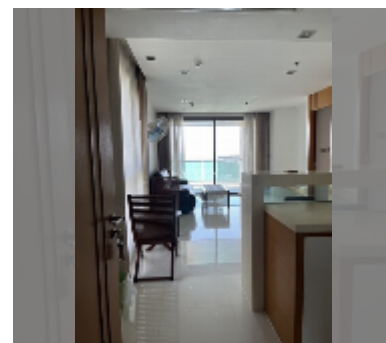

Condo for sale 2 bedroom 90 m² in Ananya Beachfront Wongamat, Pattaya

฿ 12,300,000

UNIT PARAMETERS:

UID	FS-242185
quota	thai quota
type	2 bedroom
size	90m²
floor	5
view	sea view
quality	fair
equipment: furniture, air conditioner, television, washing-machine	

PROJECT PARAMETERS:

district	Wongamat
buildings	2
floors	5
built in	2009
maintenance	฿ 54,000/year

FACILITIES:

General information: lowrise, underground parking.

Swimming pool: swimming pool, jacuzzi.

Chill zone: chill zone, garden.

Health zone: gym, sauna.

Other: lobby, CCTV, security, laundry.