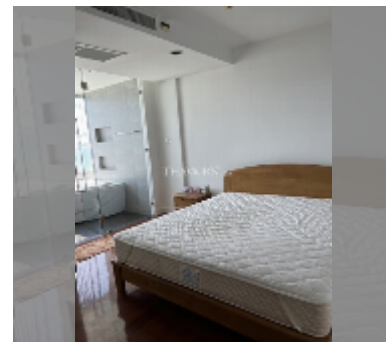

Condo for sale 2 bedroom 90 m² in Ananya Beachfront Wongamat, Pattaya

฿ 12,300,000

UNIT PARAMETERS:

UID	FS-242185
quota	thai quota
type	2 bedroom
size	90m²
floor	5
view	sea view
quality	fair
equipment: furniture, air conditioner, television, washing-machine	

PROJECT PARAMETERS:

district	Wongamat
buildings	2
floors	5
built in	2009
maintenance	฿ 54,000/year

FACILITIES:

General information: lowrise, underground parking.

Swimming pool: swimming pool, jacuzzi.

Chill zone: chill zone, garden.

Health zone: gym, sauna.

Other: lobby, CCTV, security, laundry.