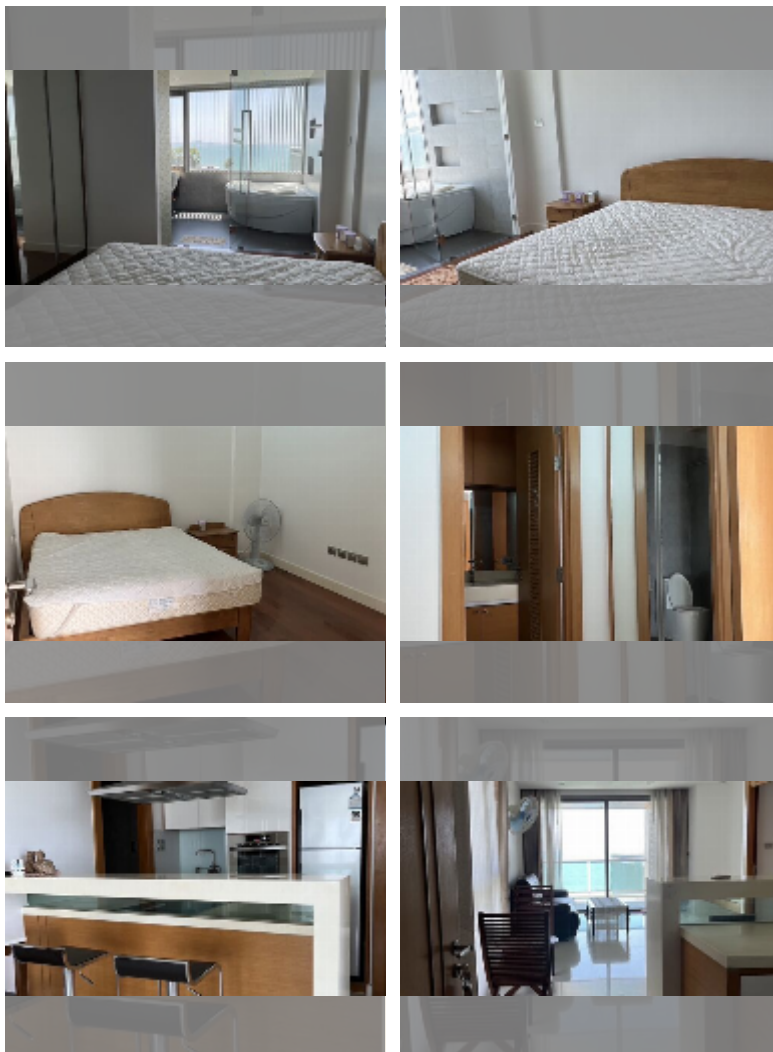

Condo for sale 2 bedroom 90 m² in Ananya Beachfront Wongamat, Pattaya

฿ 12,300,000

UNIT PARAMETERS:

UID	FS-242185
quota	thai quota
type	2 bedroom
size	90m²
floor	5
view	sea view
quality	fair
equipment: furniture, air conditioner, television, washing-machine	

PROJECT PARAMETERS:

district	Wongamat
buildings	2
floors	5
built in	2009
maintenance	฿ 54,000/year

FACILITIES:

General information: lowrise, underground parking.

Swimming pool: swimming pool, jacuzzi.

Chill zone: chill zone, garden.

Health zone: gym, sauna.

Other: lobby, CCTV, security, laundry.