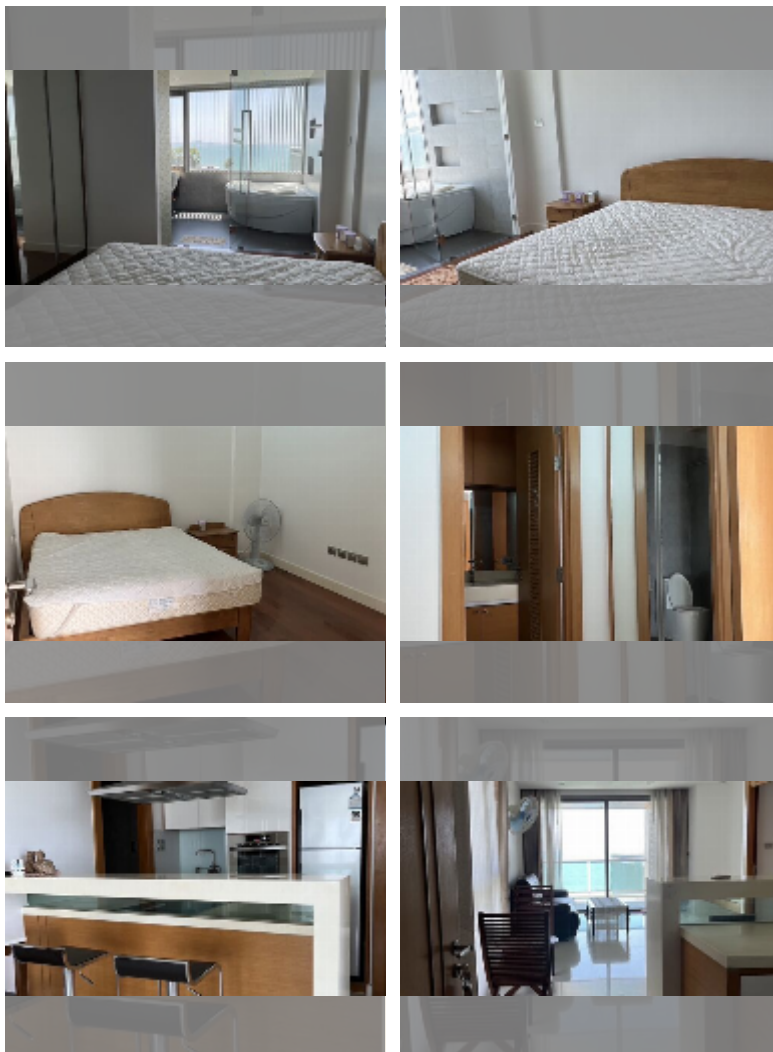

Condo for sale 2 bedroom 90 m² in Ananya Beachfront Wongamat, Pattaya

฿ 12,300,000

UNIT PARAMETERS:

UID	FS-242185
quota	thai quota
type	2 bedroom
size	90m ²
floor	5
view	sea view
quality	fair
equipment: furniture, air conditioner, television, washing-machine	

Health zone: gym, sauna.

Other: lobby, CCTV, security, laundry.

[details](#)