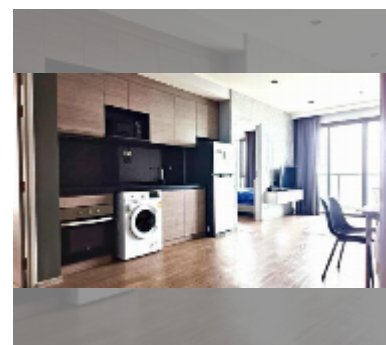

Condo for sale 2 bedroom 78 m² in Aeras, Pattaya

฿ 12,600,000

UNIT PARAMETERS:

UID	FS-242184
quota	foreign quota
type	2 bedroom
size	78m²
floor	28
view	sea view
quality	good
equipment: furniture, air conditioner, television, washing-machine, refrigerator	

PROJECT PARAMETERS:

district	Jomtien
buildings	2
floors	38
built in	2017
maintenance	฿ 37,440/year

FACILITIES:

General information: highrise, underground parking.

Swimming pool: swimming pool, rooftop pool.

Chill zone: chill zone, garden, rooftop chillout.

Health zone: gym.

Other: lobby, clubhouse, games room, kids playgarden, CCTV, security, minimart.