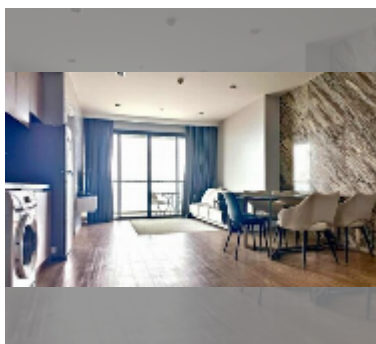

Condo for sale 2 bedroom 78 m² in Aeras, Pattaya

฿ 12,600,000

UNIT PARAMETERS:

UID	FS-242184
quota	foreign quota
type	2 bedroom
size	78m²
floor	28
view	sea view
quality	good
equipment: furniture, air conditioner, television, washing-machine, refrigerator	

PROJECT PARAMETERS:

district	Jomtien
buildings	2
floors	38
built in	2017
maintenance	฿ 37,440/year

FACILITIES:

General information: highrise, underground parking.

Swimming pool: swimming pool, rooftop pool.

Chill zone: chill zone, garden, rooftop chillout.

Health zone: gym.

Other: lobby, clubhouse, games room, kids playgarden, CCTV, security, minimart.