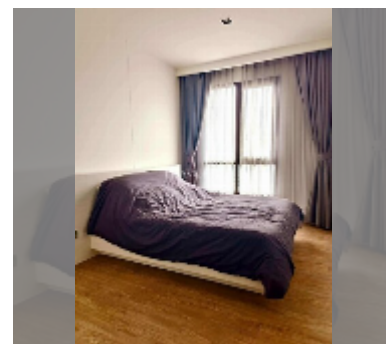

Condo for sale 2 bedroom 78 m² in Aeras, Pattaya

฿ 12,600,000

UNIT PARAMETERS:

UID	FS-242184
quota	foreign quota
type	2 bedroom
size	78m²
floor	28
view	sea view
quality	good
equipment: furniture, air conditioner, television, washing-machine, refrigerator	

PROJECT PARAMETERS:

district	Jomtien
buildings	2
floors	38
built in	2017
maintenance	฿ 37,440/year

FACILITIES:

General information: highrise, underground parking.

Swimming pool: swimming pool, rooftop pool.

Chill zone: chill zone, garden, rooftop chillout.

Health zone: gym.

Other: lobby, clubhouse, games room, kids playgarden, CCTV, security, minimart.