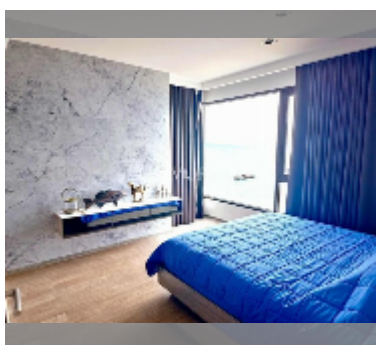

Condo for sale 2 bedroom 78 m² in Aeras, Pattaya

฿ 12,600,000

UNIT PARAMETERS:

UID	FS-242184
quota	foreign quota
type	2 bedroom
size	78m²
floor	28
view	sea view
quality	good
equipment: furniture, air conditioner, television, washing-machine, refrigerator	

PROJECT PARAMETERS:

district	Jomtien
buildings	2
floors	38
built in	2017
maintenance	฿ 37,440/year

FACILITIES:

General information: highrise, underground parking.

Swimming pool: swimming pool, rooftop pool.

Chill zone: chill zone, garden, rooftop chillout.

Health zone: gym.

Other: lobby, clubhouse, games room, kids playgarden, CCTV, security, minimart.