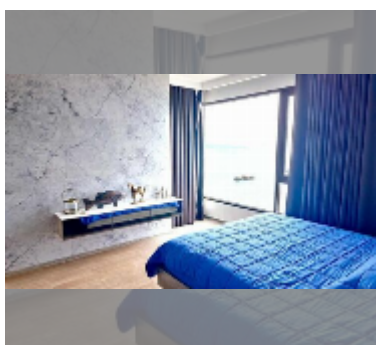

Condo for sale 2 bedroom 78 m² in Aeras, Pattaya

฿ 12,600,000

UNIT PARAMETERS:

UID	FS-242184
quota	foreign quota
type	2 bedroom
size	78m²
floor	28
view	sea view
quality	good
equipment: furniture, air conditioner, television, washing-machine, refrigerator	

PROJECT PARAMETERS:

district	Jomtien
buildings	2
floors	38
built in	2017
maintenance	฿ 37,440/year

FACILITIES:

General information: highrise, underground parking.

Swimming pool: swimming pool, rooftop pool.

Chill zone: chill zone, garden, rooftop chillout.

Health zone: gym.

Other: lobby, clubhouse, games room, kids playgarden, CCTV, security, minimart.