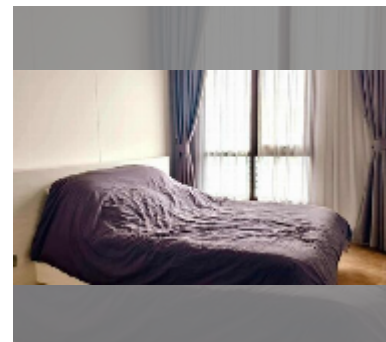

Condo for sale 2 bedroom 78 m² in Aeras, Pattaya

฿ 12,600,000

UNIT PARAMETERS:

UID	FS-242184
quota	foreign quota
type	2 bedroom
size	78m²
floor	28
view	sea view
quality	good
equipment: furniture, air conditioner, television, washing-machine, refrigerator	

PROJECT PARAMETERS:

district	Jomtien
buildings	2
floors	38
built in	2017
maintenance	฿ 37,440/year

FACILITIES:

General information: highrise, underground parking.

Swimming pool: swimming pool, rooftop pool.

Chill zone: chill zone, garden, rooftop chillout.

Health zone: gym.

Other: lobby, clubhouse, games room, kids playgarden, CCTV, security, minimart.