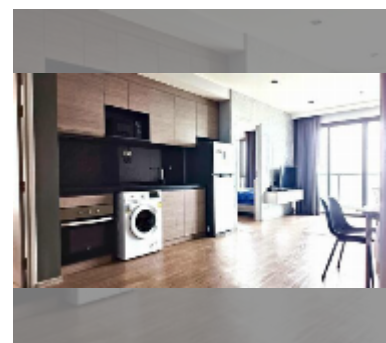

Condo for sale 2 bedroom 78 m² in Aeras, Pattaya

฿ 12,600,000

UNIT PARAMETERS:

UID	FS-242184
quota	foreign quota
type	2 bedroom
size	78m²
floor	28
view	sea view
quality	good
equipment: furniture, air conditioner, television, washing-machine, refrigerator	

PROJECT PARAMETERS:

district	Jomtien
buildings	2
floors	38
built in	2017
maintenance	฿ 37,440/year

FACILITIES:

General information: highrise, underground parking.

Swimming pool: swimming pool, rooftop pool.

Chill zone: chill zone, garden, rooftop chillout.

Health zone: gym.

Other: lobby, clubhouse, games room, kids playgarden, CCTV, security, minimart.