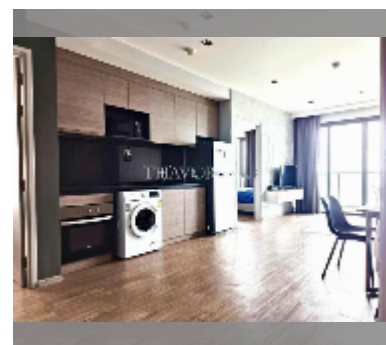

### UNIT PARAMETERS:

UID	FS-242184
quota	foreign quota
type	2 bedroom
size	78m <sup>2</sup>
floor	28
view	sea view
quality	good
equipment: furniture, air conditioner, television, washing-machine, refrigerator	

### FACILITIES:

General information: highrise, underground parking.

Swimming pool: swimming pool, rooftop pool.

Chill zone: chill zone, garden, rooftop chillout.

Health zone: gym.

Other: lobby, clubhouse, games room, kids playgarden, CCTV, security, minimart.