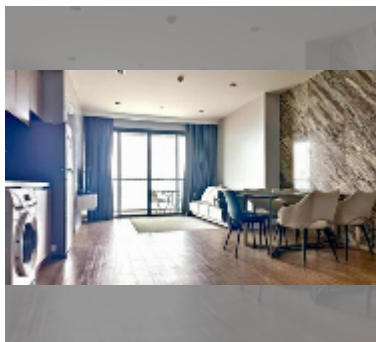

Condo for sale 2 bedroom 78 m² in Aeras, Pattaya

฿ 12,600,000

UNIT PARAMETERS:

UID	FS-242184
quota	foreign quota
type	2 bedroom
size	78m²
floor	28
view	sea view
quality	good
equipment: furniture, air conditioner, television, washing-machine, refrigerator	

PROJECT PARAMETERS:

district	Jomtien
buildings	2
floors	38
built in	2017
maintenance	฿ 37,440/year

FACILITIES:

General information: highrise, underground parking.

Swimming pool: swimming pool, rooftop pool.

Chill zone: chill zone, garden, rooftop chillout.

Health zone: gym.

Other: lobby, clubhouse, games room, kids playgarden, CCTV, security, minimart.