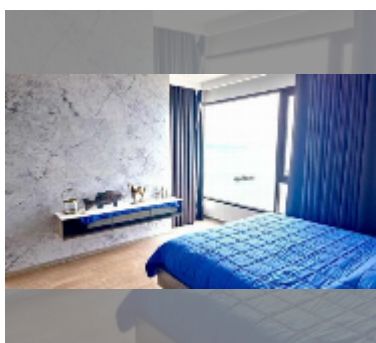

Condo for sale 2 bedroom 78 m² in Aeras, Pattaya

฿ 12,600,000

UNIT PARAMETERS:

UID	FS-242184
quota	foreign quota
type	2 bedroom
size	78m²
floor	28
view	sea view
quality	good
equipment: furniture, air conditioner, television, washing-machine, refrigerator	

PROJECT PARAMETERS:

district	Jomtien
buildings	2
floors	38
built in	2017
maintenance	฿ 37,440/year

FACILITIES:

General information: highrise, underground parking.

Swimming pool: swimming pool, rooftop pool.

Chill zone: chill zone, garden, rooftop chillout.

Health zone: gym.

Other: lobby, clubhouse, games room, kids playgarden, CCTV, security, minimart.