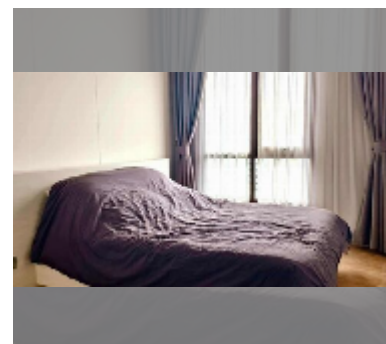

Condo for sale 2 bedroom 78 m² in Aeras, Pattaya

฿ 12,600,000

UNIT PARAMETERS:

UID	FS-242184
quota	foreign quota
type	2 bedroom
size	78m²
floor	28
view	sea view
quality	good
equipment: furniture, air conditioner, television, washing-machine, refrigerator	

PROJECT PARAMETERS:

district	Jomtien
buildings	2
floors	38
built in	2017
maintenance	฿ 37,440/year

FACILITIES:

General information: highrise, underground parking.

Swimming pool: swimming pool, rooftop pool.

Chill zone: chill zone, garden, rooftop chillout.

Health zone: gym.

Other: lobby, clubhouse, games room, kids playgarden, CCTV, security, minimart.