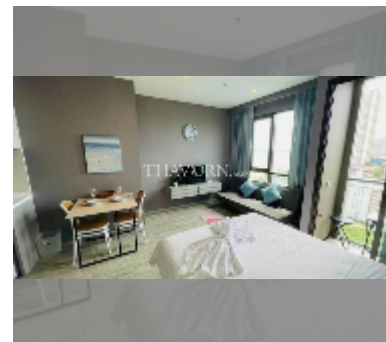

Condo for sale studio 28 m² in Aeras, Pattaya

฿ 2,930,000

UNIT PARAMETERS:

UID	FS-242183
quota	foreign quota
type	studio
size	28m²
floor	15
view	sea view
quality	good
equipment: furniture, air conditioner, television, washing-machine, refrigerator	

PROJECT PARAMETERS:

district	Jomtien
buildings	2
floors	38
built in	2017
maintenance	฿ 13,440/year

FACILITIES:

General information: highrise, underground parking.

Swimming pool: swimming pool, rooftop pool.

Chill zone: chill zone, garden, rooftop chillout.

Health zone: gym.

Other: lobby, clubhouse, games room, kids playgarden, CCTV, security, minimart.