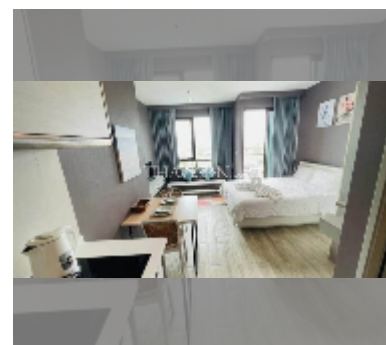

Condo for sale studio 28 m² in Aeras, Pattaya

฿ 2,990,000

UNIT PARAMETERS:

UID	FS-242183
quota	foreign quota
type	studio
size	28m²
floor	15
view	sea view
quality	good
equipment: furniture, air conditioner, television, washing-machine, refrigerator	

PROJECT PARAMETERS:

district	Jomtien
buildings	2
floors	38
built in	2017
maintenance	฿ 13,440/year

FACILITIES:

General information: highrise, underground parking.

Swimming pool: swimming pool, rooftop pool.

Chill zone: chill zone, garden, rooftop chillout.

Health zone: gym.

Other: lobby, clubhouse, games room, kids playgarden, CCTV, security, minimart.