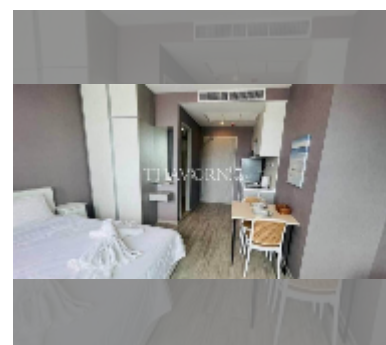

Condo for sale studio 28 m² in Aeras, Pattaya

฿ 2,990,000

UNIT PARAMETERS:

UID	FS-242183
quota	foreign quota
type	studio
size	28m²
floor	15
view	sea view
quality	good
equipment: furniture, air conditioner, television, washing-machine, refrigerator	

PROJECT PARAMETERS:

district	Jomtien
buildings	2
floors	38
built in	2017
maintenance	฿ 13,440/year

FACILITIES:

General information: highrise, underground parking.

Swimming pool: swimming pool, rooftop pool.

Chill zone: chill zone, garden, rooftop chillout.

Health zone: gym.

Other: lobby, clubhouse, games room, kids playgarden, CCTV, security, minimart.