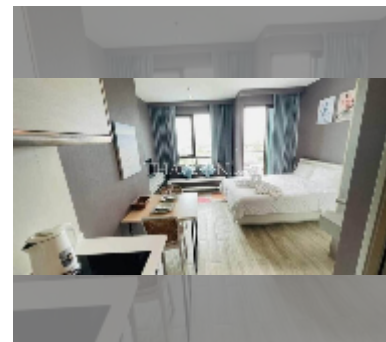

Condo for sale studio 28 m² in Aeras, Pattaya

฿ 2,930,000

UNIT PARAMETERS:

UID	FS-242183
quota	foreign quota
type	studio
size	28m²
floor	15
view	sea view
quality	good
equipment: furniture, air conditioner, television, washing-machine, refrigerator	

PROJECT PARAMETERS:

district	Jomtien
buildings	2
floors	38
built in	2017
maintenance	฿ 13,440/year

FACILITIES:

General information: highrise, underground parking.

Swimming pool: swimming pool, rooftop pool.

Chill zone: chill zone, garden, rooftop chillout.

Health zone: gym.

Other: lobby, clubhouse, games room, kids playgarden, CCTV, security, minimart.