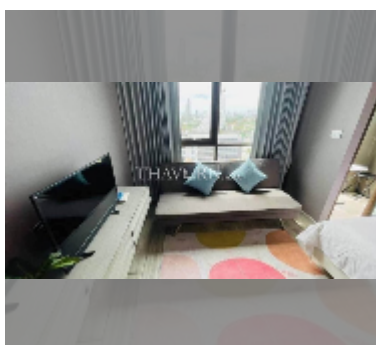

Condo for sale studio 28 m² in Aeras, Pattaya

฿ 2,990,000

UNIT PARAMETERS:

UID	FS-242183
quota	foreign quota
type	studio
size	28m²
floor	15
view	sea view
quality	good
equipment: furniture, air conditioner, television, washing-machine, refrigerator	

PROJECT PARAMETERS:

district	Jomtien
buildings	2
floors	38
built in	2017
maintenance	฿ 13,440/year

FACILITIES:

General information: highrise, underground parking.

Swimming pool: swimming pool, rooftop pool.

Chill zone: chill zone, garden, rooftop chillout.

Health zone: gym.

Other: lobby, clubhouse, games room, kids playgarden, CCTV, security, minimart.