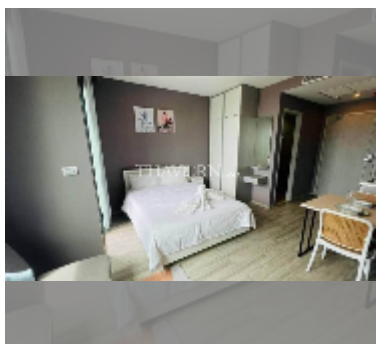

Condo for sale studio 28 m² in Aeras, Pattaya

฿ 2,990,000

UNIT PARAMETERS:

UID	FS-242183
quota	foreign quota
type	studio
size	28m²
floor	15
view	sea view
quality	good
equipment: furniture, air conditioner, television, washing-machine, refrigerator	

PROJECT PARAMETERS:

district	Jomtien
buildings	2
floors	38
built in	2017
maintenance	฿ 13,440/year

FACILITIES:

General information: highrise, underground parking.

Swimming pool: swimming pool, rooftop pool.

Chill zone: chill zone, garden, rooftop chillout.

Health zone: gym.

Other: lobby, clubhouse, games room, kids playgarden, CCTV, security, minimart.