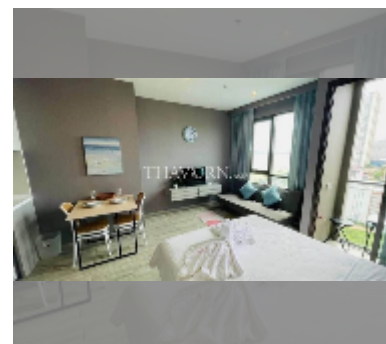

Condo for sale studio 28 m² in Aeras, Pattaya

฿ 2,990,000

UNIT PARAMETERS:

UID	FS-242183
quota	foreign quota
type	studio
size	28m²
floor	15
view	sea view
quality	good
equipment: furniture, air conditioner, television, washing-machine, refrigerator	

PROJECT PARAMETERS:

district	Jomtien
buildings	2
floors	38
built in	2017
maintenance	฿ 13,440/year

FACILITIES:

General information: highrise, underground parking.

Swimming pool: swimming pool, rooftop pool.

Chill zone: chill zone, garden, rooftop chillout.

Health zone: gym.

Other: lobby, clubhouse, games room, kids playgarden, CCTV, security, minimart.