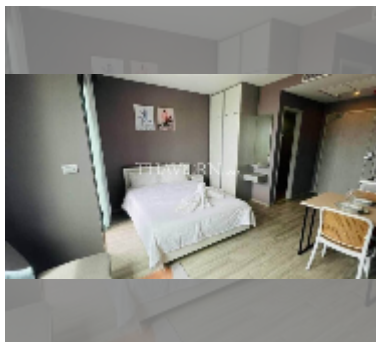

Condo for sale studio 28 m² in Aeras, Pattaya

฿ 2,930,000

UNIT PARAMETERS:

UID	FS-242183
quota	foreign quota
type	studio
size	28m²
floor	15
view	sea view
quality	good
equipment: furniture, air conditioner, television, washing-machine, refrigerator	

PROJECT PARAMETERS:

district	Jomtien
buildings	2
floors	38
built in	2017
maintenance	฿ 13,440/year

FACILITIES:

General information: highrise, underground parking.

Swimming pool: swimming pool, rooftop pool.

Chill zone: chill zone, garden, rooftop chillout.

Health zone: gym.

Other: lobby, clubhouse, games room, kids playgarden, CCTV, security, minimart.