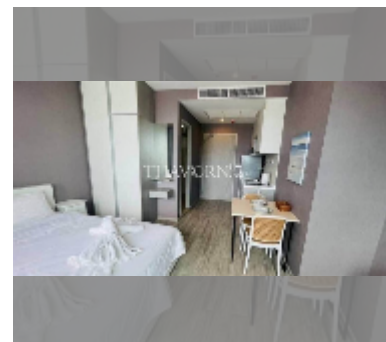

Condo for sale studio 28 m² in Aeras, Pattaya

฿ 2,930,000

UNIT PARAMETERS:

UID	FS-242183
quota	foreign quota
type	studio
size	28m²
floor	15
view	sea view
quality	good
equipment: furniture, air conditioner, television, washing-machine, refrigerator	

PROJECT PARAMETERS:

district	Jomtien
buildings	2
floors	38
built in	2017
maintenance	฿ 13,440/year

FACILITIES:

General information: highrise, underground parking.

Swimming pool: swimming pool, rooftop pool.

Chill zone: chill zone, garden, rooftop chillout.

Health zone: gym.

Other: lobby, clubhouse, games room, kids playgarden, CCTV, security, minimart.