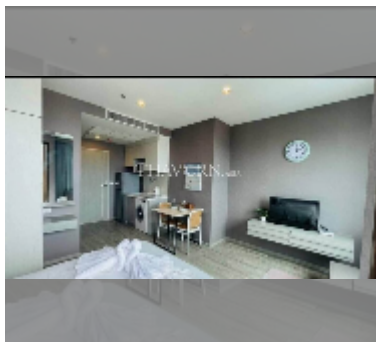

Condo for sale studio 28 m² in Aeras, Pattaya

฿ 2,930,000

UNIT PARAMETERS:

UID	FS-242183
quota	foreign quota
type	studio
size	28m²
floor	15
view	sea view
quality	good
equipment: furniture, air conditioner, television, washing-machine, refrigerator	

PROJECT PARAMETERS:

district	Jomtien
buildings	2
floors	38
built in	2017
maintenance	฿ 13,440/year

FACILITIES:

General information: highrise, underground parking.

Swimming pool: swimming pool, rooftop pool.

Chill zone: chill zone, garden, rooftop chillout.

Health zone: gym.

Other: lobby, clubhouse, games room, kids playgarden, CCTV, security, minimart.