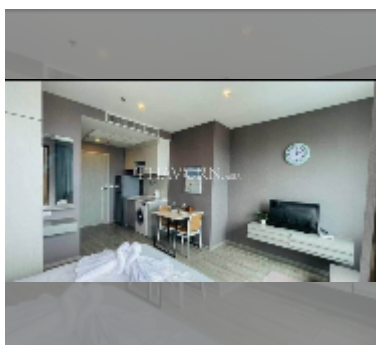

Condo for sale studio 28 m² in Aeras, Pattaya

฿ 2,990,000

UNIT PARAMETERS:

UID	FS-242183
quota	foreign quota
type	studio
size	28m²
floor	15
view	sea view
quality	good
equipment: furniture, air conditioner, television, washing-machine, refrigerator	

PROJECT PARAMETERS:

district	Jomtien
buildings	2
floors	38
built in	2017
maintenance	฿ 13,440/year

FACILITIES:

General information: highrise, underground parking.

Swimming pool: swimming pool, rooftop pool.

Chill zone: chill zone, garden, rooftop chillout.

Health zone: gym.

Other: lobby, clubhouse, games room, kids playgarden, CCTV, security, minimart.