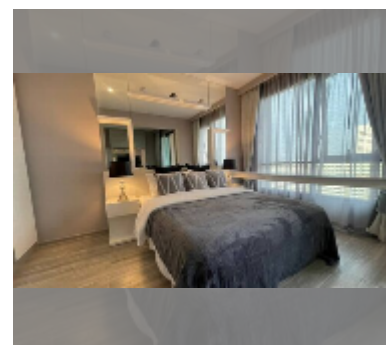

Condo for sale 1 bedroom 35 m² in Aeras, Pattaya

฿ 4,820,000

UNIT PARAMETERS:

UID	FS-242181
quota	thai quota
type	1 bedroom
size	35m²
floor	27
view	sea view
quality	good
equipment: furniture, air conditioner, television, refrigerator	

PROJECT PARAMETERS:

district	Jomtien
buildings	2
floors	38
built in	2017
maintenance	฿ 16,800/year

FACILITIES:

General information: highrise, underground parking.

Swimming pool: swimming pool, rooftop pool.

Chill zone: chill zone, garden, rooftop chillout.

Health zone: gym.

Other: lobby, clubhouse, games room, kids playgarden, CCTV, security, minimart.