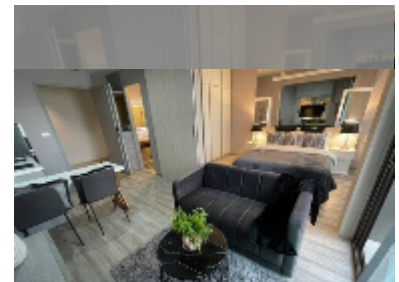

Condo for sale 1 bedroom 35 m² in Aeras, Pattaya

฿ 4,820,000

UNIT PARAMETERS:

UID	FS-242181
quota	thai quota
type	1 bedroom
size	35m²
floor	27
view	sea view
quality	good
equipment: furniture, air conditioner, television, refrigerator	

PROJECT PARAMETERS:

district	Jomtien
buildings	2
floors	38
built in	2017
maintenance	฿ 16,800/year

FACILITIES:

General information: highrise, underground parking.

Swimming pool: swimming pool, rooftop pool.

Chill zone: chill zone, garden, rooftop chillout.

Health zone: gym.

Other: lobby, clubhouse, games room, kids playgarden, CCTV, security, minimart.