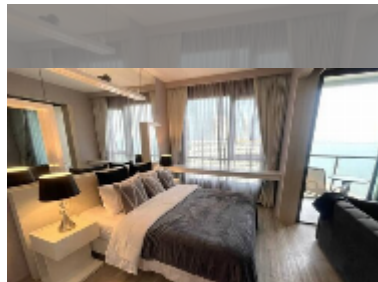

Condo for sale 1 bedroom 35 m² in Aeras, Pattaya

฿ 4,820,000

UNIT PARAMETERS:

UID	FS-242181
quota	thai quota
type	1 bedroom
size	35m²
floor	27
view	sea view
quality	good
equipment: furniture, air conditioner, television, refrigerator	

PROJECT PARAMETERS:

district	Jomtien
buildings	2
floors	38
built in	2017
maintenance	฿ 16,800/year

FACILITIES:

General information: highrise, underground parking.

Swimming pool: swimming pool, rooftop pool.

Chill zone: chill zone, garden, rooftop chillout.

Health zone: gym.

Other: lobby, clubhouse, games room, kids playgarden, CCTV, security, minimart.