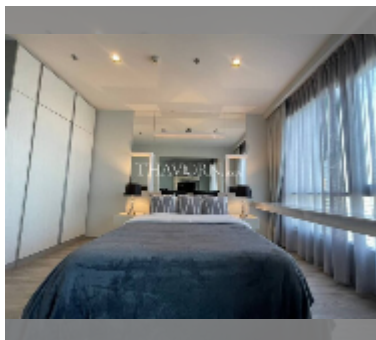

Condo for sale 1 bedroom 35 m² in Aeras, Pattaya

฿ 4,820,000

UNIT PARAMETERS:

UID	FS-242181
quota	thai quota
type	1 bedroom
size	35m²
floor	27
view	sea view
quality	good
equipment: furniture, air conditioner, television, refrigerator	

PROJECT PARAMETERS:

district	Jomtien
buildings	2
floors	38
built in	2017
maintenance	฿ 16,800/year

FACILITIES:

General information: highrise, underground parking.

Swimming pool: swimming pool, rooftop pool.

Chill zone: chill zone, garden, rooftop chillout.

Health zone: gym.

Other: lobby, clubhouse, games room, kids playgarden, CCTV, security, minimart.