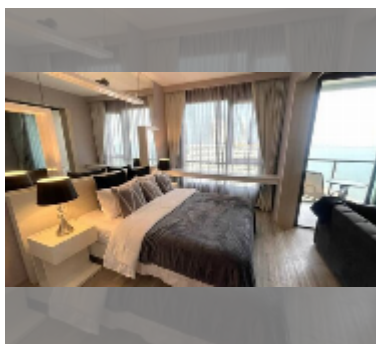

Condo for sale 1 bedroom 35 m² in Aeras, Pattaya

฿ 4,820,000

UNIT PARAMETERS:

UID	FS-242181
quota	thai quota
type	1 bedroom
size	35m²
floor	27
view	sea view
quality	good
equipment: furniture, air conditioner, television, refrigerator	

PROJECT PARAMETERS:

district	Jomtien
buildings	2
floors	38
built in	2017
maintenance	฿ 16,800/year

FACILITIES:

General information: highrise, underground parking.

Swimming pool: swimming pool, rooftop pool.

Chill zone: chill zone, garden, rooftop chillout.

Health zone: gym.

Other: lobby, clubhouse, games room, kids playgarden, CCTV, security, minimart.