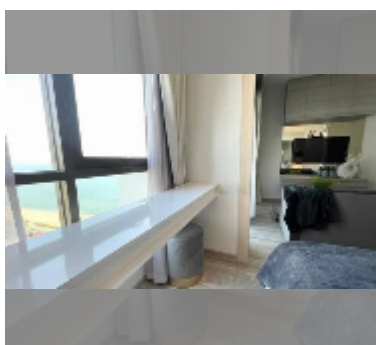

Condo for sale 1 bedroom 35 m² in Aeras, Pattaya

฿ 4,820,000

UNIT PARAMETERS:

UID	FS-242181
quota	thai quota
type	1 bedroom
size	35m²
floor	27
view	sea view
quality	good
equipment: furniture, air conditioner, television, refrigerator	

PROJECT PARAMETERS:

district	Jomtien
buildings	2
floors	38
built in	2017
maintenance	฿ 16,800/year

FACILITIES:

General information: highrise, underground parking.

Swimming pool: swimming pool, rooftop pool.

Chill zone: chill zone, garden, rooftop chillout.

Health zone: gym.

Other: lobby, clubhouse, games room, kids playgarden, CCTV, security, minimart.