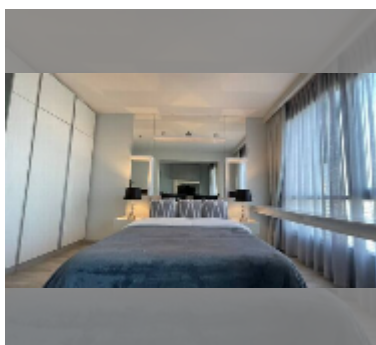

Condo for sale 1 bedroom 35 m² in Aeras, Pattaya

฿ 4,820,000

UNIT PARAMETERS:

UID	FS-242181
quota	thai quota
type	1 bedroom
size	35m²
floor	27
view	sea view
quality	good
equipment: furniture, air conditioner, television, refrigerator	

PROJECT PARAMETERS:

district	Jomtien
buildings	2
floors	38
built in	2017
maintenance	฿ 16,800/year

FACILITIES:

General information: highrise, underground parking.

Swimming pool: swimming pool, rooftop pool.

Chill zone: chill zone, garden, rooftop chillout.

Health zone: gym.

Other: lobby, clubhouse, games room, kids playgarden, CCTV, security, minimart.