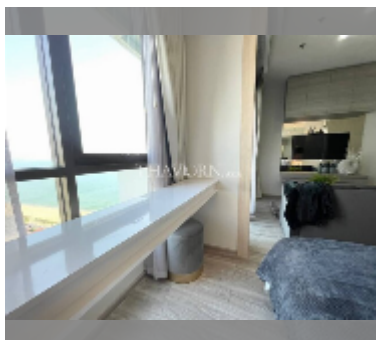

Condo for sale 1 bedroom 35 m² in Aeras, Pattaya

฿ 4,820,000

UNIT PARAMETERS:

UID	FS-242181
quota	thai quota
type	1 bedroom
size	35m²
floor	27
view	sea view
quality	good
equipment: furniture, air conditioner, television, refrigerator	

PROJECT PARAMETERS:

district	Jomtien
buildings	2
floors	38
built in	2017
maintenance	฿ 16,800/year

FACILITIES:

General information: highrise, underground parking.

Swimming pool: swimming pool, rooftop pool.

Chill zone: chill zone, garden, rooftop chillout.

Health zone: gym.

Other: lobby, clubhouse, games room, kids playgarden, CCTV, security, minimart.