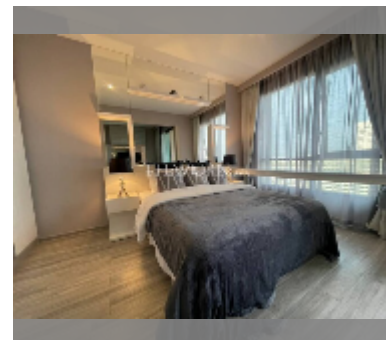

Condo for sale 1 bedroom 35 m² in Aeras, Pattaya

฿ 4,820,000

UNIT PARAMETERS:

UID	FS-242181
quota	thai quota
type	1 bedroom
size	35m²
floor	27
view	sea view
quality	good
equipment: furniture, air conditioner, television, refrigerator	

PROJECT PARAMETERS:

district	Jomtien
buildings	2
floors	38
built in	2017
maintenance	฿ 16,800/year

FACILITIES:

General information: highrise, underground parking.

Swimming pool: swimming pool, rooftop pool.

Chill zone: chill zone, garden, rooftop chillout.

Health zone: gym.

Other: lobby, clubhouse, games room, kids playgarden, CCTV, security, minimart.