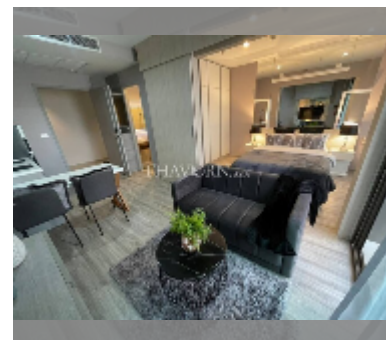

Condo for sale 1 bedroom 35 m² in Aeras, Pattaya

฿ 4,820,000

UNIT PARAMETERS:

UID	FS-242181
quota	thai quota
type	1 bedroom
size	35m²
floor	27
view	sea view
quality	good
equipment: furniture, air conditioner, television, refrigerator	

PROJECT PARAMETERS:

district	Jomtien
buildings	2
floors	38
built in	2017
maintenance	฿ 16,800/year

FACILITIES:

General information: highrise, underground parking.

Swimming pool: swimming pool, rooftop pool.

Chill zone: chill zone, garden, rooftop chillout.

Health zone: gym.

Other: lobby, clubhouse, games room, kids playgarden, CCTV, security, minimart.