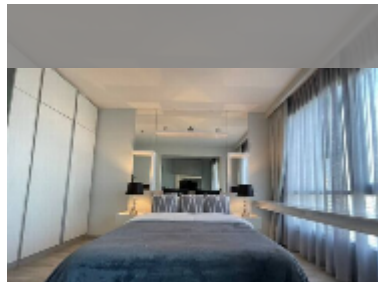

Condo for sale 1 bedroom 35 m² in Aeras, Pattaya

฿ 4,820,000

UNIT PARAMETERS:

UID	FS-242181
quota	thai quota
type	1 bedroom
size	35m²
floor	27
view	sea view
quality	good
equipment: furniture, air conditioner, television, refrigerator	

PROJECT PARAMETERS:

district	Jomtien
buildings	2
floors	38
built in	2017
maintenance	฿ 16,800/year

FACILITIES:

General information: highrise, underground parking.

Swimming pool: swimming pool, rooftop pool.

Chill zone: chill zone, garden, rooftop chillout.

Health zone: gym.

Other: lobby, clubhouse, games room, kids playgarden, CCTV, security, minimart.