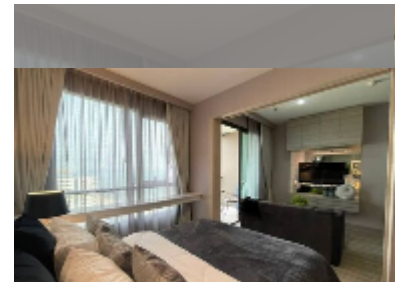

Condo for sale 1 bedroom 35 m² in Aeras, Pattaya

฿ 4,820,000

UNIT PARAMETERS:

UID	FS-242181
quota	thai quota
type	1 bedroom
size	35m²
floor	27
view	sea view
quality	good
equipment: furniture, air conditioner, television, refrigerator	

PROJECT PARAMETERS:

district	Jomtien
buildings	2
floors	38
built in	2017
maintenance	฿ 16,800/year

FACILITIES:

General information: highrise, underground parking.

Swimming pool: swimming pool, rooftop pool.

Chill zone: chill zone, garden, rooftop chillout.

Health zone: gym.

Other: lobby, clubhouse, games room, kids playgarden, CCTV, security, minimart.