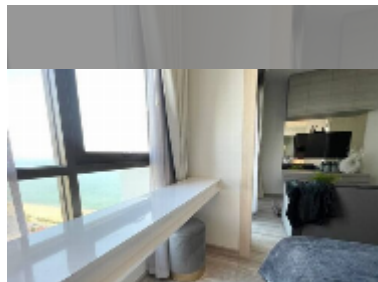

Condo for sale 1 bedroom 35 m² in Aeras, Pattaya

฿ 4,820,000

UNIT PARAMETERS:

UID	FS-242181
quota	thai quota
type	1 bedroom
size	35m²
floor	27
view	sea view
quality	good
equipment: furniture, air conditioner, television, refrigerator	

PROJECT PARAMETERS:

district	Jomtien
buildings	2
floors	38
built in	2017
maintenance	฿ 16,800/year

FACILITIES:

General information: highrise, underground parking.

Swimming pool: swimming pool, rooftop pool.

Chill zone: chill zone, garden, rooftop chillout.

Health zone: gym.

Other: lobby, clubhouse, games room, kids playgarden, CCTV, security, minimart.