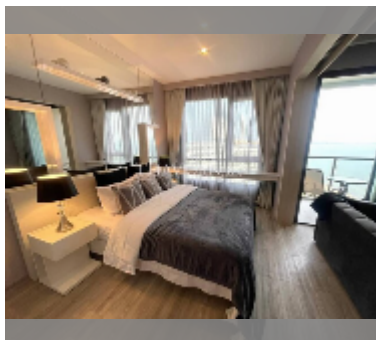

Condo for sale 1 bedroom 35 m² in Aeras, Pattaya

฿ 4,820,000

UNIT PARAMETERS:

UID	FS-242181
quota	thai quota
type	1 bedroom
size	35m²
floor	27
view	sea view
quality	good
equipment: furniture, air conditioner, television, refrigerator	

PROJECT PARAMETERS:

district	Jomtien
buildings	2
floors	38
built in	2017
maintenance	฿ 16,800/year

FACILITIES:

General information: highrise, underground parking.

Swimming pool: swimming pool, rooftop pool.

Chill zone: chill zone, garden, rooftop chillout.

Health zone: gym.

Other: lobby, clubhouse, games room, kids playgarden, CCTV, security, minimart.