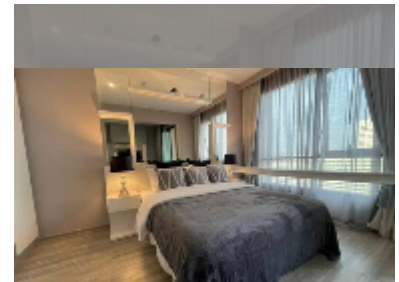

Condo for sale 1 bedroom 35 m² in Aeras, Pattaya

฿ 4,820,000

UNIT PARAMETERS:

UID	FS-242181
quota	thai quota
type	1 bedroom
size	35m²
floor	27
view	sea view
quality	good
equipment: furniture, air conditioner, television, refrigerator	

PROJECT PARAMETERS:

district	Jomtien
buildings	2
floors	38
built in	2017
maintenance	฿ 16,800/year

FACILITIES:

General information: highrise, underground parking.

Swimming pool: swimming pool, rooftop pool.

Chill zone: chill zone, garden, rooftop chillout.

Health zone: gym.

Other: lobby, clubhouse, games room, kids playgarden, CCTV, security, minimart.