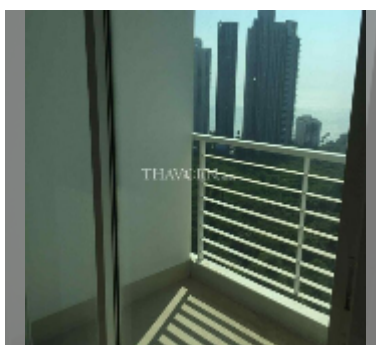

Condo for sale studio 25 m² in AD Hyatt Condominium, Pattaya

฿ 1,890,000

UNIT PARAMETERS:

UID	FS-242179
quota	foreign quota
type	studio
size	25m²
floor	26
view	sea view

PROJECT PARAMETERS:

district	Wongamat
buildings	1
floors	33
built in	2011
maintenance	฿ 7,500/year

FACILITIES:

General information: highrise, meters to beach: 500, minutes to beach: 8, underground parking, open parking.

Swimming pool: swimming pool, kids pool.

Chill zone: chill zone, garden.

Health zone: gym.

Other: reception, lobby, meeting room, CCTV, security, laundry.