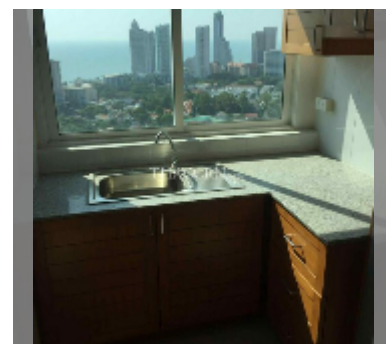

Condo for sale studio 25 m² in AD Hyatt Condominium, Pattaya

฿ 1,890,000

UNIT PARAMETERS:

UID	FS-242179
quota	foreign quota
type	studio
size	25m²
floor	26
view	sea view

PROJECT PARAMETERS:

district	Wongamat
buildings	1
floors	33
built in	2011
maintenance	฿ 7,500/year

FACILITIES:

General information: highrise, meters to beach: 500, minutes to beach: 8, underground parking, open parking.

Swimming pool: swimming pool, kids pool.

Chill zone: chill zone, garden.

Health zone: gym.

Other: reception, lobby, meeting room, CCTV, security, laundry.