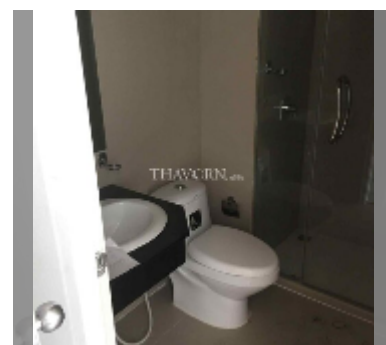

Condo for sale studio 25 m² in AD Hyatt Condominium, Pattaya

฿ 1,890,000

UNIT PARAMETERS:

UID	FS-242179
quota	foreign quota
type	studio
size	25m²
floor	26
view	sea view

PROJECT PARAMETERS:

district	Wongamat
buildings	1
floors	33
built in	2011
maintenance	฿ 7,500/year

FACILITIES:

General information: highrise, meters to beach: 500, minutes to beach: 8, underground parking, open parking.

Swimming pool: swimming pool, kids pool.

Chill zone: chill zone, garden.

Health zone: gym.

Other: reception, lobby, meeting room, CCTV, security, laundry.