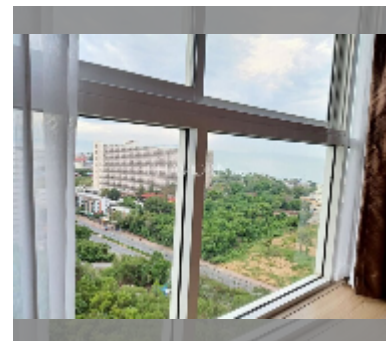

Condo for sale 1 bedroom 26 m² in The Grand Jomtien, Pattaya

฿ 1,840,000

UNIT PARAMETERS:

UID	FS-242178
quota	thai quota
type	1 bedroom
size	26m²
floor	17
view	sea view
quality	good
equipment: furniture, air conditioner, refrigerator	

PROJECT PARAMETERS:

district	Jomtien
buildings	2
floors	30
built in	2015
maintenance	฿ 6,240/year

FACILITIES:

General information: highrise, shuttle bus, covered parking.

Swimming pool: swimming pool.

Chill zone: garden.

Health zone: gym, sauna.

Other: reception, CCTV, security.