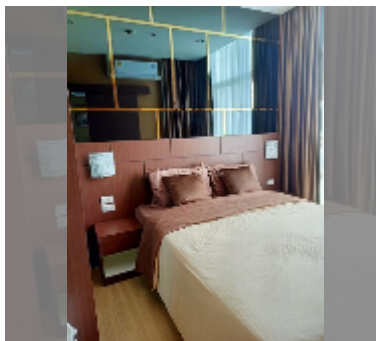

Condo for sale 1 bedroom 26 m² in The Grand Jomtien, Pattaya

฿ 1,840,000

UNIT PARAMETERS:

UID	FS-242178
quota	thai quota
type	1 bedroom
size	26m²
floor	17
view	sea view
quality	good
equipment: furniture, air conditioner, refrigerator	

PROJECT PARAMETERS:

district	Jomtien
buildings	2
floors	30
built in	2015
maintenance	฿ 6,240/year

FACILITIES:

General information: highrise, shuttle bus, covered parking.

Swimming pool: swimming pool.

Chill zone: garden.

Health zone: gym, sauna.

Other: reception, CCTV, security.