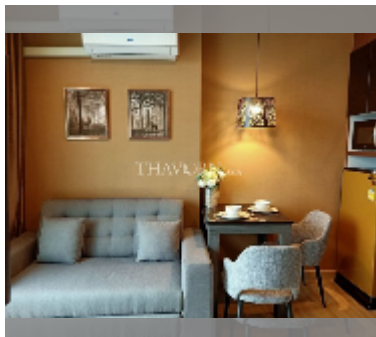

Condo for sale 1 bedroom 26 m² in The Grand Jomtien, Pattaya

฿ 1,840,000

UNIT PARAMETERS:

UID	FS-242178
quota	thai quota
type	1 bedroom
size	26m ²
floor	17
view	sea view
quality	good
equipment: furniture, air conditioner, refrigerator	

Health zone: gym, sauna.

Other: reception, CCTV, security.

[details](#)