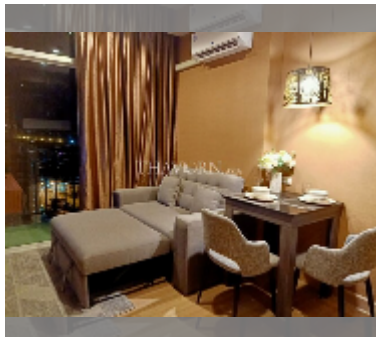

Condo for sale 1 bedroom 26 m² in The Grand Jomtien, Pattaya

฿ 1,840,000

UNIT PARAMETERS:

UID	FS-242178
quota	thai quota
type	1 bedroom
size	26m ²
floor	17
view	sea view
quality	good
equipment: furniture, air conditioner, refrigerator	

Health zone: gym, sauna.

Other: reception, CCTV, security.

[details](#)