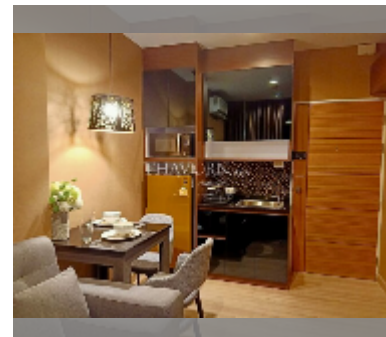

Condo for sale 1 bedroom 26 m² in The Grand Jomtien, Pattaya

฿ 1,840,000

UNIT PARAMETERS:

UID	FS-242178
quota	thai quota
type	1 bedroom
size	26m ²
floor	17
view	sea view
quality	good
equipment: furniture, air conditioner, refrigerator	

Health zone: gym, sauna.

Other: reception, CCTV, security.

[details](#)