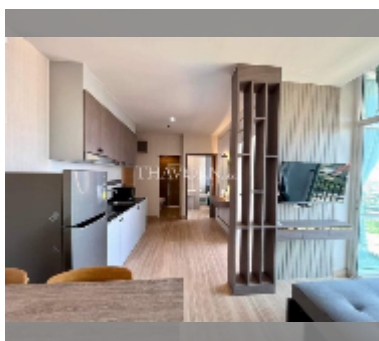

Condo for sale 2 bedroom 39 m² in T. W. Jomtien Beach, Pattaya

฿ 3,790,000

UNIT PARAMETERS:

UID	FS-242177
quota	thai quota
type	2 bedroom
size	39m ²
floor	16
view	sea view
quality	good
equipment: furniture, air conditioner, television, refrigerator	

PROJECT PARAMETERS:

district	Jomtien
buildings	3
floors	8
built in	2011
maintenance	฿ 16,380/year

FACILITIES:

General information: resort, meters to beach: 800, open parking, covered parking.
Swimming pool: swimming pool, kids pool.
Chill zone: chill zone, garden.
Health zone: gym.
Other: reception, CCTV, security, minimart, laundry.