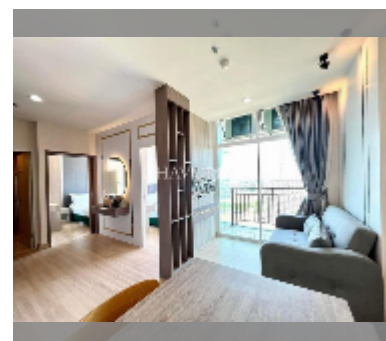

Condo for sale 2 bedroom 39 m² in T. W. Jomtien Beach, Pattaya

฿ 3,790,000

UNIT PARAMETERS:

UID	FS-242177
quota	thai quota
type	2 bedroom
size	39m ²
floor	16
view	sea view
quality	good
equipment: furniture, air conditioner, television, refrigerator	

PROJECT PARAMETERS:

district	Jomtien
buildings	3
floors	8
built in	2011
maintenance	฿ 16,380/year

FACILITIES:

General information: resort, meters to beach: 800, open parking, covered parking.
Swimming pool: swimming pool, kids pool.
Chill zone: chill zone, garden.
Health zone: gym.
Other: reception, CCTV, security, minimart, laundry.