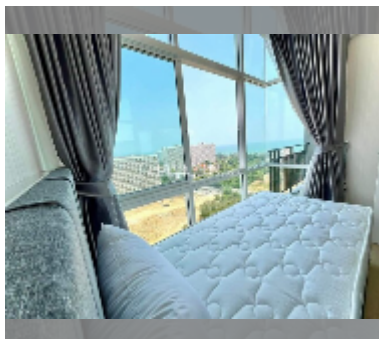

Condo for sale 2 bedroom 39 m² in T. W. Jomtien Beach, Pattaya

฿ 3,790,000

UNIT PARAMETERS:

UID	FS-242177
quota	thai quota
type	2 bedroom
size	39m ²
floor	16
view	sea view
quality	good
equipment: furniture, air conditioner, television, refrigerator	

PROJECT PARAMETERS:

district	Jomtien
buildings	3
floors	8
built in	2011
maintenance	฿ 16,380/year

FACILITIES:

General information: resort, meters to beach: 800, open parking, covered parking.
Swimming pool: swimming pool, kids pool.
Chill zone: chill zone, garden.
Health zone: gym.
Other: reception, CCTV, security, minimart, laundry.