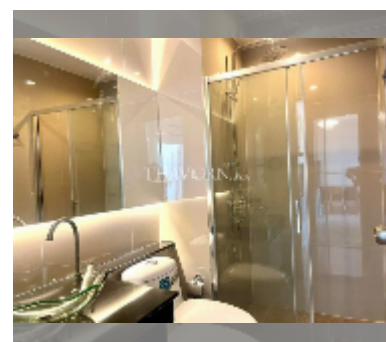

Condo for sale 2 bedroom 39 m² in T. W. Jomtien Beach, Pattaya

฿ 3,790,000

UNIT PARAMETERS:

UID	FS-242177
quota	thai quota
type	2 bedroom
size	39m ²
floor	16
view	sea view
quality	good
equipment: furniture, air conditioner, television, refrigerator	

PROJECT PARAMETERS:

district	Jomtien
buildings	3
floors	8
built in	2011
maintenance	฿ 16,380/year

FACILITIES:

General information: resort, meters to beach: 800, open parking, covered parking.
Swimming pool: swimming pool, kids pool.
Chill zone: chill zone, garden.
Health zone: gym.
Other: reception, CCTV, security, minimart, laundry.