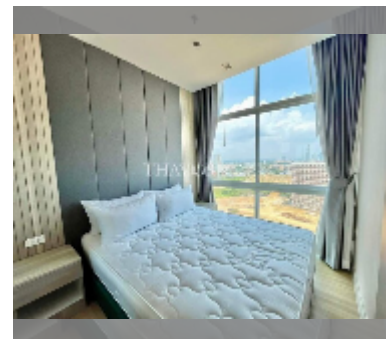

Condo for sale 2 bedroom 39 m² in T. W. Jomtien Beach, Pattaya

฿ 3,790,000

UNIT PARAMETERS:

UID	FS-242177
quota	thai quota
type	2 bedroom
size	39m ²
floor	16
view	sea view
quality	good
equipment: furniture, air conditioner, television, refrigerator	

PROJECT PARAMETERS:

district	Jomtien
buildings	3
floors	8
built in	2011
maintenance	฿ 16,380/year

FACILITIES:

General information: resort, meters to beach: 800, open parking, covered parking.
Swimming pool: swimming pool, kids pool.
Chill zone: chill zone, garden.
Health zone: gym.
Other: reception, CCTV, security, minimart, laundry.