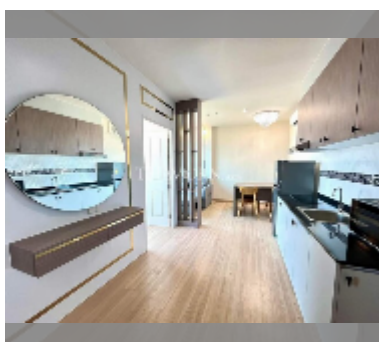

Condo for sale 2 bedroom 39 m² in T. W. Jomtien Beach, Pattaya

฿ 3,790,000

UNIT PARAMETERS:

UID	FS-242177
quota	thai quota
type	2 bedroom
size	39m²
floor	16
view	sea view
quality	good
equipment: furniture, air conditioner, television, refrigerator	

PROJECT PARAMETERS:

district	Jomtien
buildings	3
floors	8
built in	2011
maintenance	฿ 16,380/year

FACILITIES:

General information: resort, meters to beach: 800, open parking, covered parking.
Swimming pool: swimming pool, kids pool.
Chill zone: chill zone, garden.
Health zone: gym.
Other: reception, CCTV, security, minimart, laundry.