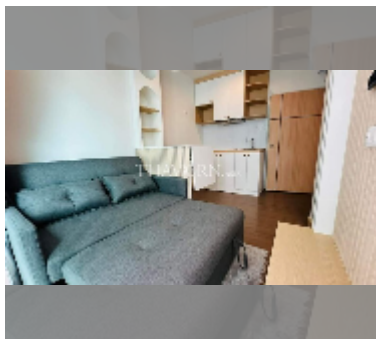

Condo for sale 1 bedroom 25 m² in The Twin Tower Jomtien, Pattaya

฿ 2,089,000

UNIT PARAMETERS:

UID	FS-242176
quota	thai quota
type	1 bedroom
size	25m²
floor	11
view	sea view
quality	good
equipment: furniture, air conditioner	

PROJECT PARAMETERS:

district	Jomtien
buildings	2
floors	31
built in	2015
maintenance	฿ 7,500/year

FACILITIES:

General information: highrise, meters to beach: 500, open parking, covered parking.

Swimming pool: swimming pool.

Health zone: gym.

Other: reception, lobby, CCTV, security, laundry.