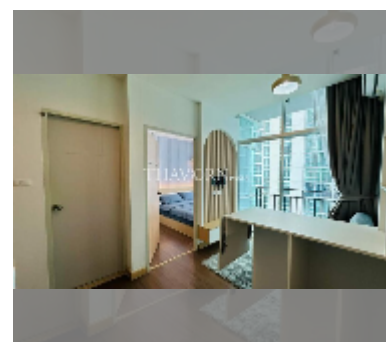

Condo for sale 1 bedroom 25 m² in The Twin Tower Jomtien, Pattaya

฿ 2,089,000

UNIT PARAMETERS:

UID	FS-242176
quota	thai quota
type	1 bedroom
size	25m²
floor	11
view	sea view
quality	good
equipment: furniture, air conditioner	

PROJECT PARAMETERS:

district	Jomtien
buildings	2
floors	31
built in	2015
maintenance	฿ 7,500/year

FACILITIES:

General information: highrise, meters to beach: 500, open parking, covered parking.

Swimming pool: swimming pool.

Health zone: gym.

Other: reception, lobby, CCTV, security, laundry.