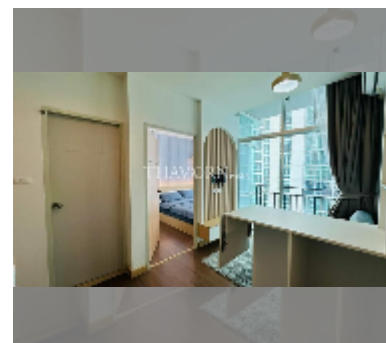

Condo for sale 1 bedroom 25 m² in The Grand Jomtien, Pattaya

฿ 2,089,000

UNIT PARAMETERS:

UID	FS-242176
quota	thai quota
type	1 bedroom
size	25m²
floor	11
view	sea view
quality	good
equipment: furniture, air conditioner	

PROJECT PARAMETERS:

district	Jomtien
buildings	2
floors	30
built in	2015
maintenance	฿ 6,000/year

FACILITIES:

General information: highrise, shuttle bus, covered parking.

Swimming pool: swimming pool.

Chill zone: garden.

Health zone: gym, sauna.

Other: reception, CCTV, security.