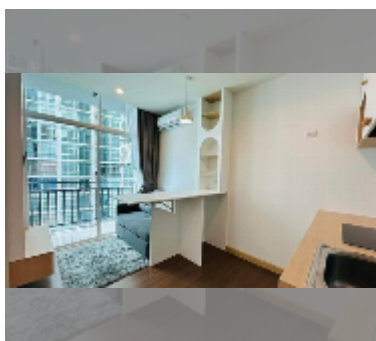

Condo for sale 1 bedroom 25 m² in The Twin Tower Jomtien, Pattaya

฿ 2,089,000

UNIT PARAMETERS:

UID	FS-242176
quota	thai quota
type	1 bedroom
size	25m²
floor	11
view	sea view
quality	good
equipment: furniture, air conditioner	

PROJECT PARAMETERS:

district	Jomtien
buildings	2
floors	31
built in	2015
maintenance	฿ 7,500/year

FACILITIES:

General information: highrise, meters to beach: 500, open parking, covered parking.

Swimming pool: swimming pool.

Health zone: gym.

Other: reception, lobby, CCTV, security, laundry.