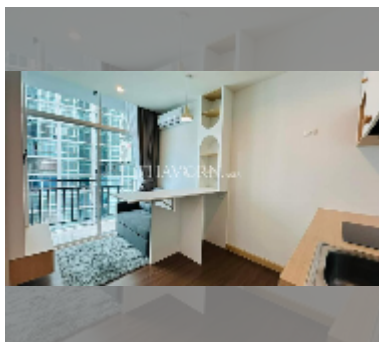

Condo for sale 1 bedroom 25 m² in The Grand Jomtien, Pattaya

฿ 2,089,000

UNIT PARAMETERS:

UID	FS-242176
quota	thai quota
type	1 bedroom
size	25m ²
floor	11
view	sea view
quality	good
equipment: furniture, air conditioner	

Health zone: gym, sauna.

Other: reception, CCTV, security.

details