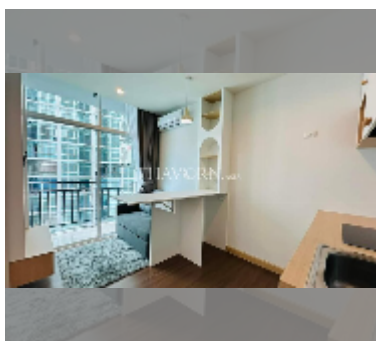

Condo for sale 1 bedroom 25 m² in The Twin Tower Jomtien, Pattaya

฿ 2,089,000

UNIT PARAMETERS:

UID	FS-242176
quota	thai quota
type	1 bedroom
size	25m²
floor	11
view	sea view
quality	good
equipment: furniture, air conditioner	

PROJECT PARAMETERS:

district	Jomtien
buildings	2
floors	31
built in	2015
maintenance	฿ 7,500/year

FACILITIES:

General information: highrise, meters to beach: 500, open parking, covered parking.

Swimming pool: swimming pool.

Health zone: gym.

Other: reception, lobby, CCTV, security, laundry.