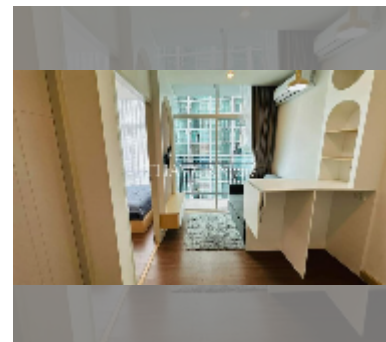

Condo for sale 1 bedroom 25 m² in The Grand Jomtien, Pattaya

฿ 2,089,000

UNIT PARAMETERS:

UID	FS-242176
quota	thai quota
type	1 bedroom
size	25m ²
floor	11
view	sea view
quality	good
equipment: furniture, air conditioner	

Health zone: gym, sauna.

Other: reception, CCTV, security.

details