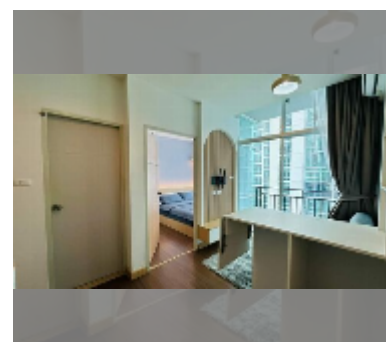

Condo for sale 1 bedroom 25 m² in The Twin Tower Jomtien, Pattaya

฿ 2,089,000

UNIT PARAMETERS:

UID	FS-242176
quota	thai quota
type	1 bedroom
size	25m²
floor	11
view	sea view
quality	good
equipment: furniture, air conditioner	

PROJECT PARAMETERS:

district	Jomtien
buildings	2
floors	31
built in	2015
maintenance	฿ 7,500/year

FACILITIES:

General information: highrise, meters to beach: 500, open parking, covered parking.

Swimming pool: swimming pool.

Health zone: gym.

Other: reception, lobby, CCTV, security, laundry.