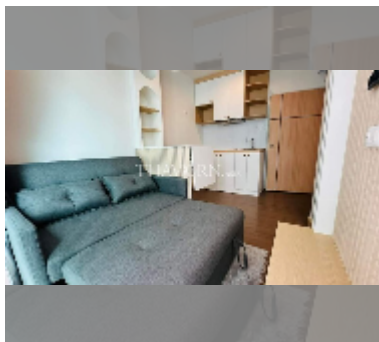

Condo for sale 1 bedroom 25 m² in The Grand Jomtien, Pattaya

฿ 2,089,000

UNIT PARAMETERS:

UID	FS-242176
quota	thai quota
type	1 bedroom
size	25m²
floor	11
view	sea view
quality	good
equipment: furniture, air conditioner	

PROJECT PARAMETERS:

district	Jomtien
buildings	2
floors	30
built in	2015
maintenance	฿ 6,000/year

FACILITIES:

General information: highrise, shuttle bus, covered parking.

Swimming pool: swimming pool.

Chill zone: garden.

Health zone: gym, sauna.

Other: reception, CCTV, security.