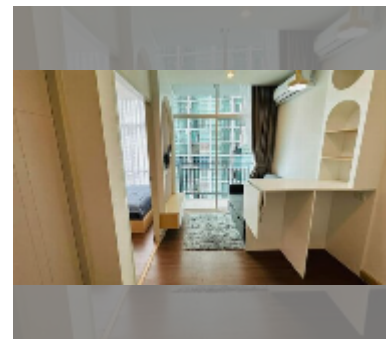

Condo for sale 1 bedroom 25 m² in The Twin Tower Jomtien, Pattaya

฿ 2,089,000

UNIT PARAMETERS:

UID	FS-242176
quota	thai quota
type	1 bedroom
size	25m²
floor	11
view	sea view
quality	good
equipment: furniture, air conditioner	

PROJECT PARAMETERS:

district	Jomtien
buildings	2
floors	31
built in	2015
maintenance	฿ 7,500/year

FACILITIES:

General information: highrise, meters to beach: 500, open parking, covered parking.

Swimming pool: swimming pool.

Health zone: gym.

Other: reception, lobby, CCTV, security, laundry.