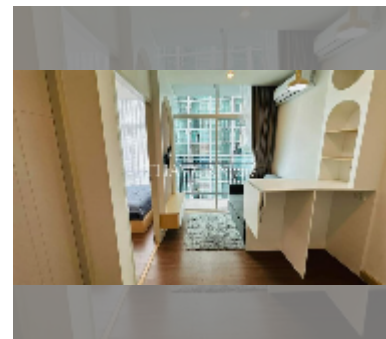

Condo for sale 1 bedroom 25 m² in The Twin Tower Jomtien, Pattaya

฿ 2,089,000

UNIT PARAMETERS:

UID	FS-242176
quota	thai quota
type	1 bedroom
size	25m²
floor	11
view	sea view
quality	good
equipment: furniture, air conditioner	

PROJECT PARAMETERS:

district	Jomtien
buildings	2
floors	31
built in	2015
maintenance	฿ 7,500/year

FACILITIES:

General information: highrise, meters to beach: 500, open parking, covered parking.

Swimming pool: swimming pool.

Health zone: gym.

Other: reception, lobby, CCTV, security, laundry.