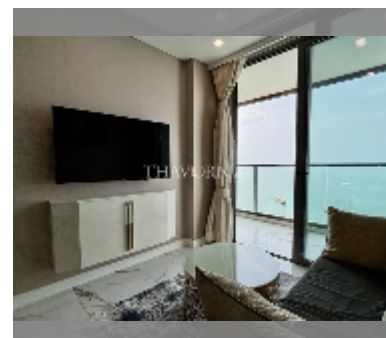

Condo for sale 1 bedroom 45 m² in Copacabana Beach Jomtien, Pattaya

฿ 11,700,000

UNIT PARAMETERS:

UID	FS-242174
quota	foreign quota
type	1 bedroom
size	45m²
floor	48
view	sea view
quality	excellent

equipment: furniture, household appliances, kitchen appliances, air conditioner, television, washing-machine, refrigerator

PROJECT PARAMETERS:

district	Jomtien
buildings	1
floors	59
built in	2022
maintenance	฿ 27,000/year

FACILITIES:

General information: highrise, meters to beach: 50, minutes to beach: 1, shuttle bus, beach front, open parking, multy-level parking.

Swimming pool: swimming pool, rooftop pool, infinity view, jacuzzi, pool bar , sunbathing area.

Chill zone: chill zone, garden, rooftop chillout.

Health zone: gym, sauna, hamam.

Other: lobby, meeting room, games room, kids playgarden, CCTV, security.