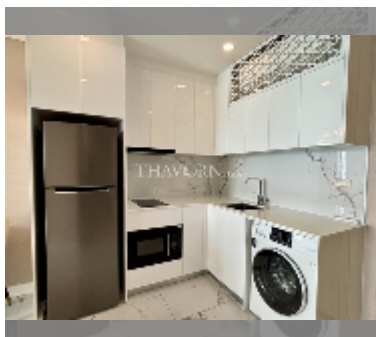

Condo for sale 1 bedroom 45 m² in Copacabana Beach Jomtien, Pattaya

฿ 11,700,000

UNIT PARAMETERS:

UID	FS-242174
quota	foreign quota
type	1 bedroom
size	45m²
floor	48
view	sea view
quality	excellent

equipment: furniture, household appliances, kitchen appliances, air conditioner, television, washing-machine, refrigerator

PROJECT PARAMETERS:

district	Jomtien
buildings	1
floors	59
built in	2022
maintenance	฿ 27,000/year

FACILITIES:

General information: highrise, meters to beach: 50, minutes to beach: 1, shuttle bus, beach front, open parking, multy-level parking.

Swimming pool: swimming pool, rooftop pool, infinity view, jacuzzi, pool bar , sunbathing area.

Chill zone: chill zone, garden, rooftop chillout.

Health zone: gym, sauna, hamam.

Other: lobby, meeting room, games room, kids playgarden, CCTV, security.