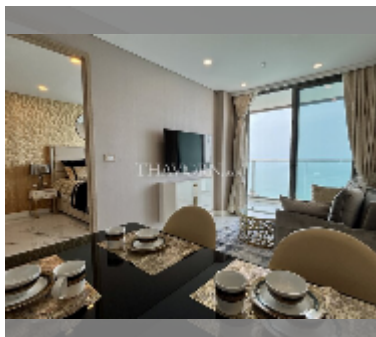

Condo for sale 1 bedroom 45 m² in Copacabana Beach Jomtien, Pattaya

฿ 11,700,000

UNIT PARAMETERS:

UID	FS-242174
quota	foreign quota
type	1 bedroom
size	45m²
floor	48
view	sea view
quality	excellent

equipment: furniture, household appliances, kitchen appliances, air conditioner, television, washing-machine, refrigerator

PROJECT PARAMETERS:

district	Jomtien
buildings	1
floors	59
built in	2022
maintenance	฿ 27,000/year

FACILITIES:

General information: highrise, meters to beach: 50, minutes to beach: 1, shuttle bus, beach front, open parking, multy-level parking.

Swimming pool: swimming pool, rooftop pool, infinity view, jacuzzi, pool bar , sunbathing area.

Chill zone: chill zone, garden, rooftop chillout.

Health zone: gym, sauna, hamam.

Other: lobby, meeting room, games room, kids playgarden, CCTV, security.