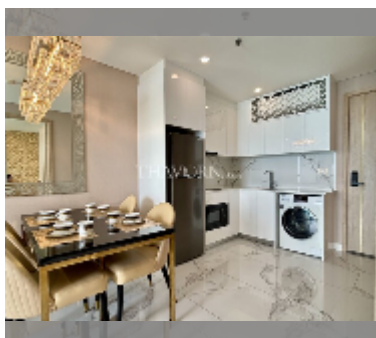

Condo for sale 1 bedroom 45 m² in Copacabana Beach Jomtien, Pattaya

฿ 11,700,000

UNIT PARAMETERS:

UID	FS-242174
quota	foreign quota
type	1 bedroom
size	45m²
floor	48
view	sea view
quality	excellent

equipment: furniture, household appliances, kitchen appliances, air conditioner, television, washing-machine, refrigerator

PROJECT PARAMETERS:

district	Jomtien
buildings	1
floors	59
built in	2022
maintenance	฿ 27,000/year

FACILITIES:

General information: highrise, meters to beach: 50, minutes to beach: 1, shuttle bus, beach front, open parking, multy-level parking.

Swimming pool: swimming pool, rooftop pool, infinity view, jacuzzi, pool bar , sunbathing area.

Chill zone: chill zone, garden, rooftop chillout.

Health zone: gym, sauna, hamam.

Other: lobby, meeting room, games room, kids playgarden, CCTV, security.