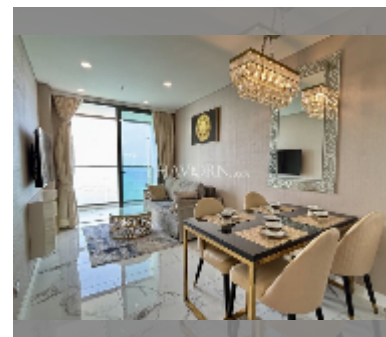

Condo for sale 1 bedroom 45 m² in Copacabana Beach Jomtien, Pattaya

฿ 11,700,000

UNIT PARAMETERS:

UID	FS-242174
quota	foreign quota
type	1 bedroom
size	45m²
floor	48
view	sea view
quality	excellent

equipment: furniture, household appliances, kitchen appliances, air conditioner, television, washing-machine, refrigerator

PROJECT PARAMETERS:

district	Jomtien
buildings	1
floors	59
built in	2022
maintenance	฿ 27,000/year

FACILITIES:

General information: highrise, meters to beach: 50, minutes to beach: 1, shuttle bus, beach front, open parking, multy-level parking.

Swimming pool: swimming pool, rooftop pool, infinity view, jacuzzi, pool bar , sunbathing area.

Chill zone: chill zone, garden, rooftop chillout.

Health zone: gym, sauna, hamam.

Other: lobby, meeting room, games room, kids playgarden, CCTV, security.