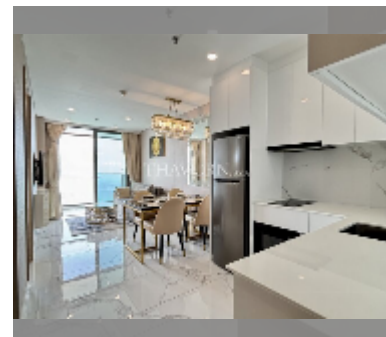

Condo for sale 1 bedroom 45 m² in Copacabana Beach Jomtien, Pattaya

฿ 11,700,000

UNIT PARAMETERS:

UID	FS-242174
quota	foreign quota
type	1 bedroom
size	45m²
floor	48
view	sea view
quality	excellent

equipment: furniture, household appliances, kitchen appliances, air conditioner, television, washing-machine, refrigerator

PROJECT PARAMETERS:

district	Jomtien
buildings	1
floors	59
built in	2022
maintenance	฿ 27,000/year

FACILITIES:

General information: highrise, meters to beach: 50, minutes to beach: 1, shuttle bus, beach front, open parking, multy-level parking.

Swimming pool: swimming pool, rooftop pool, infinity view, jacuzzi, pool bar , sunbathing area.

Chill zone: chill zone, garden, rooftop chillout.

Health zone: gym, sauna, hamam.

Other: lobby, meeting room, games room, kids playgarden, CCTV, security.