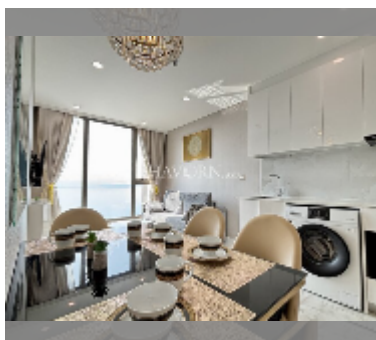

Condo for sale 1 bedroom 35 m² in Copacabana Beach Jomtien, Pattaya

฿ 7,500,000

UNIT PARAMETERS:

UID	FS-242173
quota	foreign quota
type	1 bedroom
size	35m ²
floor	51
view	sea view
quality	excellent

equipment: furniture, kitchen appliances, air conditioner, television, washing-machine, refrigerator

Swimming pool: swimming pool, rooftop pool, infinity view, jacuzzi, pool bar , sunbathing area.

Chill zone: chill zone, garden, rooftop chillout.

Health zone: gym, sauna, hamam.

Other: lobby, meeting room, games room, kids playgarden, CCTV, security.