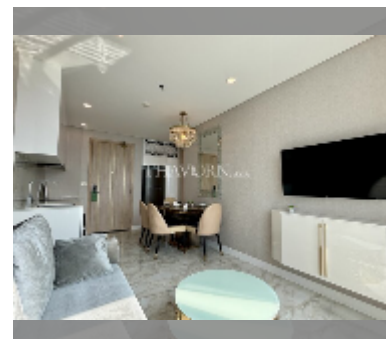

Condo for sale 1 bedroom 35 m² in Copacabana Beach Jomtien, Pattaya

฿ 7,500,000

UNIT PARAMETERS:

UID	FS-242173
quota	foreign quota
type	1 bedroom
size	35m²
floor	51
view	sea view
quality	excellent

equipment: furniture, kitchen appliances, air conditioner, television, washing-machine, refrigerator

PROJECT PARAMETERS:

district	Jomtien
buildings	1
floors	59
built in	2022
maintenance	฿ 21,000/year

FACILITIES:

General information: highrise, meters to beach: 50, minutes to beach: 1, shuttle bus, beach front, open parking, multy-level parking.

Swimming pool: swimming pool, rooftop pool, infinity view, jacuzzi, pool bar , sunbathing area.

Chill zone: chill zone, garden, rooftop chillout.

Health zone: gym, sauna, hamam.

Other: lobby, meeting room, games room, kids playgarden, CCTV, security.