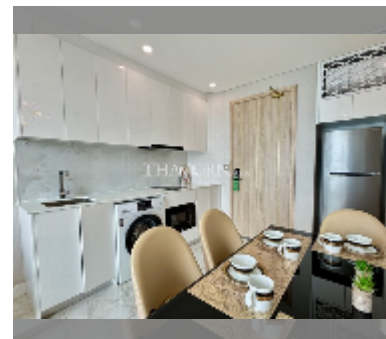

Condo for sale 1 bedroom 35 m² in Copacabana Beach Jomtien, Pattaya

฿ 7,500,000

UNIT PARAMETERS:

UID	FS-242173
quota	foreign quota
type	1 bedroom
size	35m²
floor	51
view	sea view
quality	excellent

equipment: furniture, kitchen appliances, air conditioner, television, washing-machine, refrigerator

PROJECT PARAMETERS:

district	Jomtien
buildings	1
floors	59
built in	2022
maintenance	฿ 21,000/year

FACILITIES:

General information: highrise, meters to beach: 50, minutes to beach: 1, shuttle bus, beach front, open parking, multy-level parking.

Swimming pool: swimming pool, rooftop pool, infinity view, jacuzzi, pool bar , sunbathing area.

Chill zone: chill zone, garden, rooftop chillout.

Health zone: gym, sauna, hamam.

Other: lobby, meeting room, games room, kids playgarden, CCTV, security.