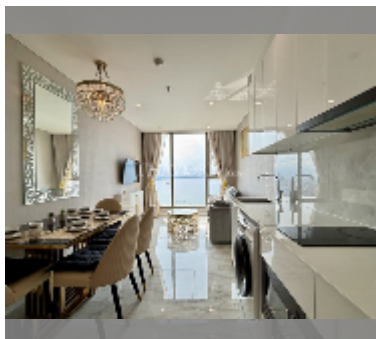

Condo for sale 1 bedroom 35 m² in Copacabana Beach Jomtien, Pattaya

฿ 7,500,000

UNIT PARAMETERS:

UID	FS-242173
quota	foreign quota
type	1 bedroom
size	35m ²
floor	51
view	sea view
quality	excellent

equipment: furniture, kitchen appliances, air conditioner, television, washing-machine, refrigerator

Swimming pool: swimming pool, rooftop pool, infinity view, jacuzzi, pool bar , sunbathing area.

Chill zone: chill zone, garden, rooftop chillout.

Health zone: gym, sauna, hamam.

Other: lobby, meeting room, games room, kids playgarden, CCTV, security.