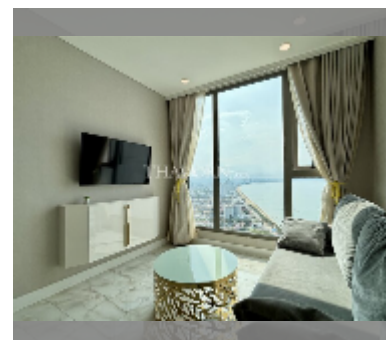

Condo for sale 1 bedroom 35 m² in Copacabana Beach Jomtien, Pattaya

฿ 7,500,000

UNIT PARAMETERS:

UID	FS-242173
quota	foreign quota
type	1 bedroom
size	35m ²
floor	51
view	sea view
quality	excellent

equipment: furniture, kitchen appliances, air conditioner, television, washing-machine, refrigerator

PROJECT PARAMETERS:

district	Jomtien
buildings	1
floors	59
built in	2022
maintenance	฿ 21,000/year

FACILITIES:

General information: highrise, meters to beach: 50, minutes to beach: 1, shuttle bus, beach front, open parking, multy-level parking.

Swimming pool: swimming pool, rooftop pool, infinity view, jacuzzi, pool bar , sunbathing area.

Chill zone: chill zone, garden, rooftop chillout.

Health zone: gym, sauna, hamam.

Other: lobby, meeting room, games room, kids playgarden, CCTV, security.