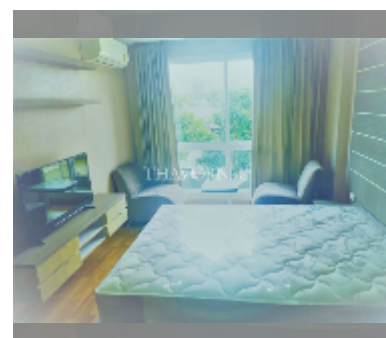

Condo for sale 1 bedroom 40 m² in Whale Marina Condo, Pattaya

฿ 2,560,000

UNIT PARAMETERS:

UID	FS-242171
quota	foreign quota
type	1 bedroom
size	40m²
floor	2
view	city view
quality	fair
equipment: furniture, air conditioner, television, refrigerator	

PROJECT PARAMETERS:

district	Na Jomtien
buildings	3
floors	8
built in	2019
maintenance	฿ 21,600/year

FACILITIES:

General information: lowrise, meters to beach: 500, open parking, covered parking.

Swimming pool: swimming pool.

Chill zone: garden, barbeque areas.

Health zone: gym, sauna.

Other: CCTV, security.