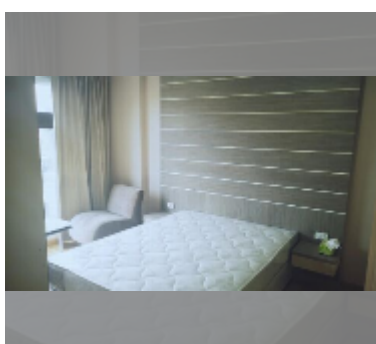

Condo for sale 1 bedroom 40 m² in Whale Marina Condo, Pattaya

฿ 2,560,000

UNIT PARAMETERS:

UID	FS-242171
quota	foreign quota
type	1 bedroom
size	40m²
floor	2
view	city view
quality	fair
equipment: furniture, air conditioner, television, refrigerator	

PROJECT PARAMETERS:

district	Na Jomtien
buildings	3
floors	8
built in	2019
maintenance	฿ 21,600/year

FACILITIES:

General information: lowrise, meters to beach: 500, open parking, covered parking.

Swimming pool: swimming pool.

Chill zone: garden, barbeque areas.

Health zone: gym, sauna.

Other: CCTV, security.