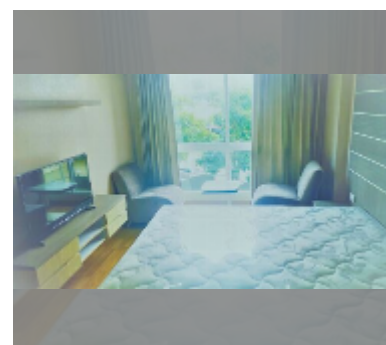

Condo for sale 1 bedroom 40 m² in Whale Marina Condo, Pattaya

฿ 2,560,000

UNIT PARAMETERS:

UID	FS-242171
quota	foreign quota
type	1 bedroom
size	40m²
floor	2
view	city view
quality	fair
equipment: furniture, air conditioner, television, refrigerator	

PROJECT PARAMETERS:

district	Na Jomtien
buildings	3
floors	8
built in	2019
maintenance	฿ 21,600/year

FACILITIES:

General information: lowrise, meters to beach: 500, open parking, covered parking.

Swimming pool: swimming pool.

Chill zone: garden, barbeque areas.

Health zone: gym, sauna.

Other: CCTV, security.