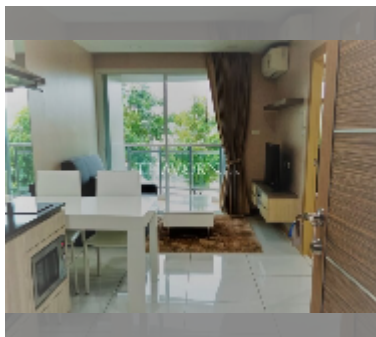

Condo for sale 1 bedroom 40 m² in Whale Marina Condo, Pattaya

฿ 2,560,000

UNIT PARAMETERS:

UID	FS-242171
quota	foreign quota
type	1 bedroom
size	40m²
floor	2
view	city view
quality	fair
equipment: furniture, air conditioner, television, refrigerator	

PROJECT PARAMETERS:

district	Na Jomtien
buildings	3
floors	8
built in	2019
maintenance	฿ 21,600/year

FACILITIES:

General information: lowrise, meters to beach: 500, open parking, covered parking.

Swimming pool: swimming pool.

Chill zone: garden, barbeque areas.

Health zone: gym, sauna.

Other: CCTV, security.