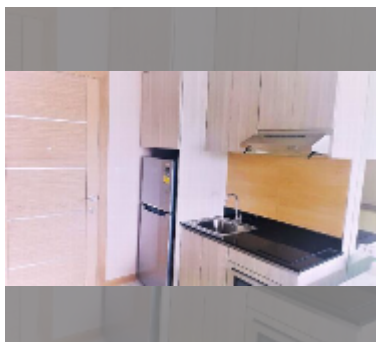

Condo for sale 1 bedroom 40 m² in Whale Marina Condo, Pattaya

฿ 2,560,000

UNIT PARAMETERS:

UID	FS-242171
quota	foreign quota
type	1 bedroom
size	40m²
floor	2
view	city view
quality	fair
equipment: furniture, air conditioner, television, refrigerator	

PROJECT PARAMETERS:

district	Na Jomtien
buildings	3
floors	8
built in	2019
maintenance	฿ 21,600/year

FACILITIES:

General information: lowrise, meters to beach: 500, open parking, covered parking.

Swimming pool: swimming pool.

Chill zone: garden, barbeque areas.

Health zone: gym, sauna.

Other: CCTV, security.