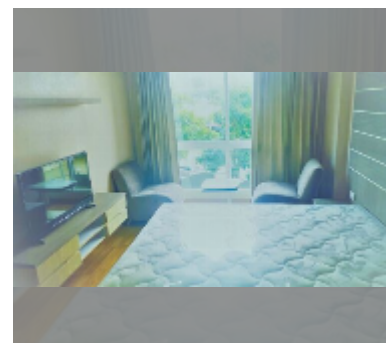

Condo for sale 1 bedroom 40 m² in Whale Marina Condo, Pattaya

฿ 2,560,000

UNIT PARAMETERS:

UID	FS-242171
quota	foreign quota
type	1 bedroom
size	40m²
floor	2
view	city view
quality	fair
equipment: furniture, air conditioner, television, refrigerator	

PROJECT PARAMETERS:

district	Na Jomtien
buildings	3
floors	8
built in	2019
maintenance	฿ 21,600/year

FACILITIES:

General information: lowrise, meters to beach: 500, open parking, covered parking.

Swimming pool: swimming pool.

Chill zone: garden, barbeque areas.

Health zone: gym, sauna.

Other: CCTV, security.