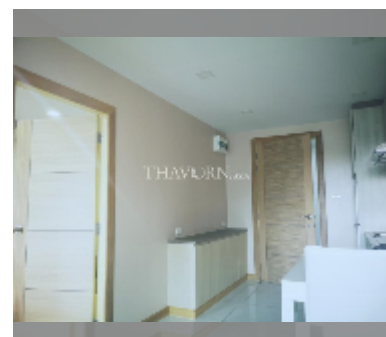

Condo for sale 1 bedroom 40 m² in Whale Marina Condo, Pattaya

฿ 2,560,000

UNIT PARAMETERS:

UID	FS-242171
quota	foreign quota
type	1 bedroom
size	40m²
floor	2
view	city view
quality	fair
equipment: furniture, air conditioner, television, refrigerator	

PROJECT PARAMETERS:

district	Na Jomtien
buildings	3
floors	8
built in	2019
maintenance	฿ 21,600/year

FACILITIES:

General information: lowrise, meters to beach: 500, open parking, covered parking.

Swimming pool: swimming pool.

Chill zone: garden, barbeque areas.

Health zone: gym, sauna.

Other: CCTV, security.