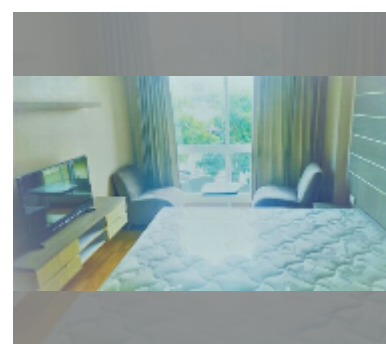

Condo for sale 1 bedroom 40 m² in Whale Marina Condo, Pattaya

฿ 2,560,000

UNIT PARAMETERS:

UID	FS-242171
quota	foreign quota
type	1 bedroom
size	40m²
floor	2
view	city view
quality	fair
equipment: furniture, air conditioner, television, refrigerator	

PROJECT PARAMETERS:

district	Na Jomtien
buildings	3
floors	8
built in	2019
maintenance	฿ 21,600/year

FACILITIES:

General information: lowrise, meters to beach: 500, open parking, covered parking.

Swimming pool: swimming pool.

Chill zone: garden, barbeque areas.

Health zone: gym, sauna.

Other: CCTV, security.