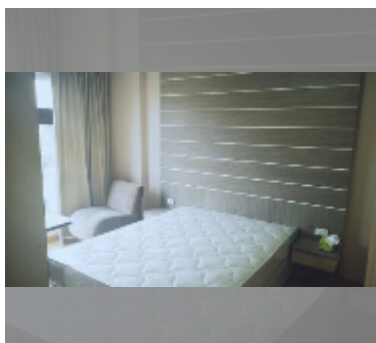

Condo for sale 1 bedroom 40 m² in Whale Marina Condo, Pattaya

฿ 2,560,000

UNIT PARAMETERS:

UID	FS-242171
quota	foreign quota
type	1 bedroom
size	40m²
floor	2
view	city view
quality	fair
equipment: furniture, air conditioner, television, refrigerator	

PROJECT PARAMETERS:

district	Na Jomtien
buildings	3
floors	8
built in	2019
maintenance	฿ 21,600/year

FACILITIES:

General information: lowrise, meters to beach: 500, open parking, covered parking.

Swimming pool: swimming pool.

Chill zone: garden, barbeque areas.

Health zone: gym, sauna.

Other: CCTV, security.