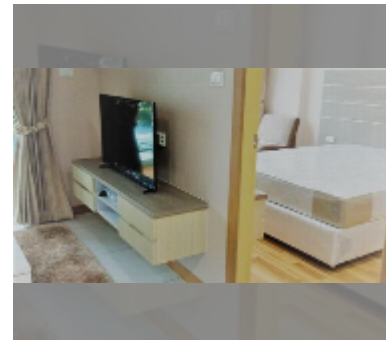

Condo for sale 1 bedroom 40 m² in Whale Marina Condo, Pattaya

฿ 2,560,000

UNIT PARAMETERS:

UID	FS-242171
quota	foreign quota
type	1 bedroom
size	40m²
floor	2
view	city view
quality	fair
equipment: furniture, air conditioner, television, refrigerator	

PROJECT PARAMETERS:

district	Na Jomtien
buildings	3
floors	8
built in	2019
maintenance	฿ 21,600/year

FACILITIES:

General information: lowrise, meters to beach: 500, open parking, covered parking.

Swimming pool: swimming pool.

Chill zone: garden, barbeque areas.

Health zone: gym, sauna.

Other: CCTV, security.