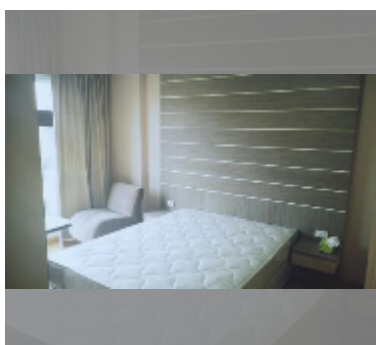

Condo for sale 1 bedroom 40 m² in Whale Marina Condo, Pattaya

฿ 2,560,000

UNIT PARAMETERS:

UID	FS-242171
quota	foreign quota
type	1 bedroom
size	40m²
floor	2
view	city view
quality	fair
equipment: furniture, air conditioner, television, refrigerator	

PROJECT PARAMETERS:

district	Na Jomtien
buildings	3
floors	8
built in	2019
maintenance	฿ 21,600/year

FACILITIES:

General information: lowrise, meters to beach: 500, open parking, covered parking.

Swimming pool: swimming pool.

Chill zone: garden, barbeque areas.

Health zone: gym, sauna.

Other: CCTV, security.