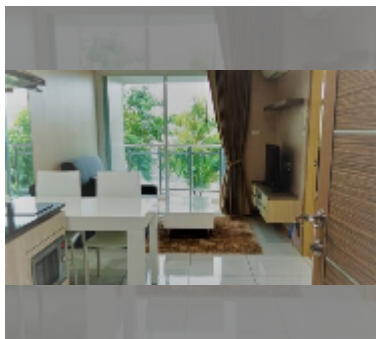

Condo for sale 1 bedroom 40 m² in Whale Marina Condo, Pattaya

฿ 2,560,000

UNIT PARAMETERS:

UID	FS-242171
quota	foreign quota
type	1 bedroom
size	40m²
floor	2
view	city view
quality	fair
equipment: furniture, air conditioner, television, refrigerator	

PROJECT PARAMETERS:

district	Na Jomtien
buildings	3
floors	8
built in	2019
maintenance	฿ 21,600/year

FACILITIES:

General information: lowrise, meters to beach: 500, open parking, covered parking.

Swimming pool: swimming pool.

Chill zone: garden, barbeque areas.

Health zone: gym, sauna.

Other: CCTV, security.