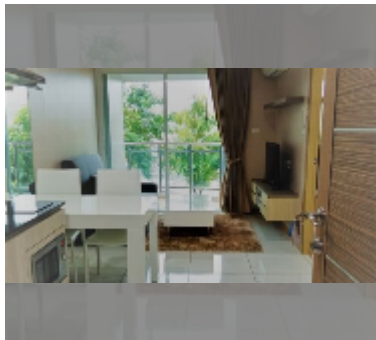

Condo for sale 1 bedroom 40 m² in Whale Marina Condo, Pattaya

฿ 2,560,000

UNIT PARAMETERS:

UID	FS-242171
quota	foreign quota
type	1 bedroom
size	40m²
floor	2
view	city view
quality	fair
equipment: furniture, air conditioner, television, refrigerator	

PROJECT PARAMETERS:

district	Na Jomtien
buildings	3
floors	8
built in	2019
maintenance	฿ 21,600/year

FACILITIES:

General information: lowrise, meters to beach: 500, open parking, covered parking.

Swimming pool: swimming pool.

Chill zone: garden, barbeque areas.

Health zone: gym, sauna.

Other: CCTV, security.